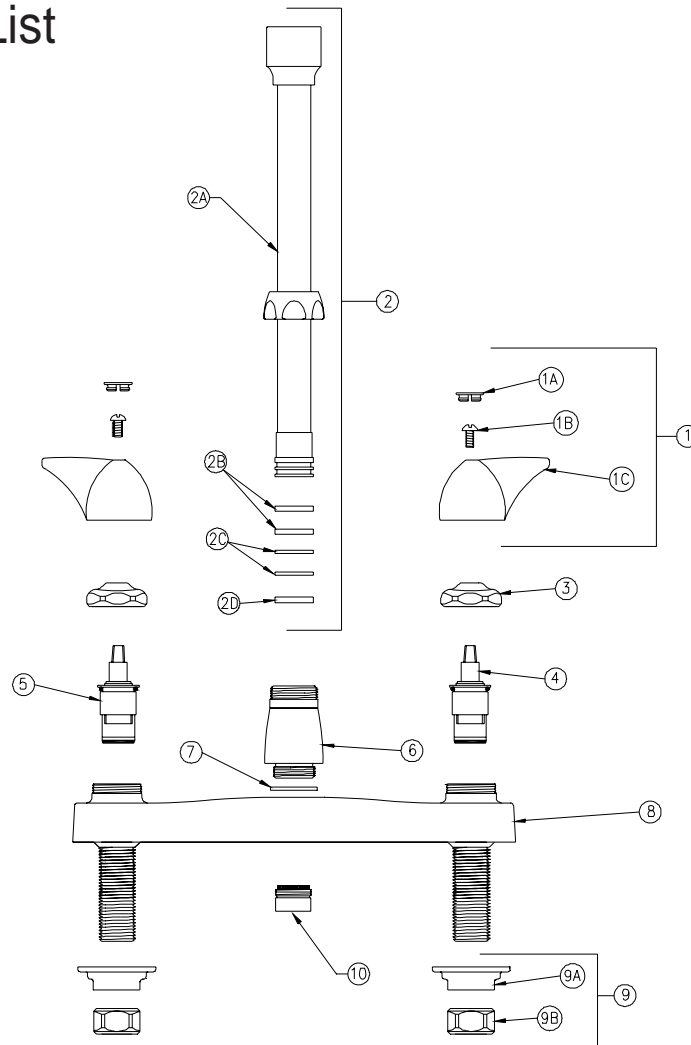

KITCHEN SINK FAUCET

Z871S3 Parts List

Item	Part Number	Description	Qty.
1	G60515	2" [51mm] Vandal-Resistant Dome Lever Handles	1
1A	G60500	Hot/Cold Color-Coded Indexes	1
	59454001	Hot Index	1
	59454002	Cold Index	1
1B	62464001	10-32 Screw	2
1C	60514001	Dome Lever Handle	2
2	G61310	8" Bent Riser 'S' Spout Assembly	1
2A	60546001	8" Bent Riser Spout Sub-Assembly	1
2B	58155018	O-Ring	2
2C	59666001	Plastic Split Washers (Swing)	2
2D	59436001	Spacer Washer (Rigid)	1
3	59440001	Handle Nut	2
4	59517001	Short Cold Cartridge	1
5	59517002	Short Hot Cartridge	1
6	60467001	Base	1
7	58155019	O-Ring	1
8	60545001	Kitchen Deck Body	1
9	G60502	Mounting Hardware	1
9A	59530002	Mounting Nut	2
9B	59532001	1/2" NPSM Riser Nut	2
10	G63505	3/4"-27 Male Aerator - 2.0 GPM	1