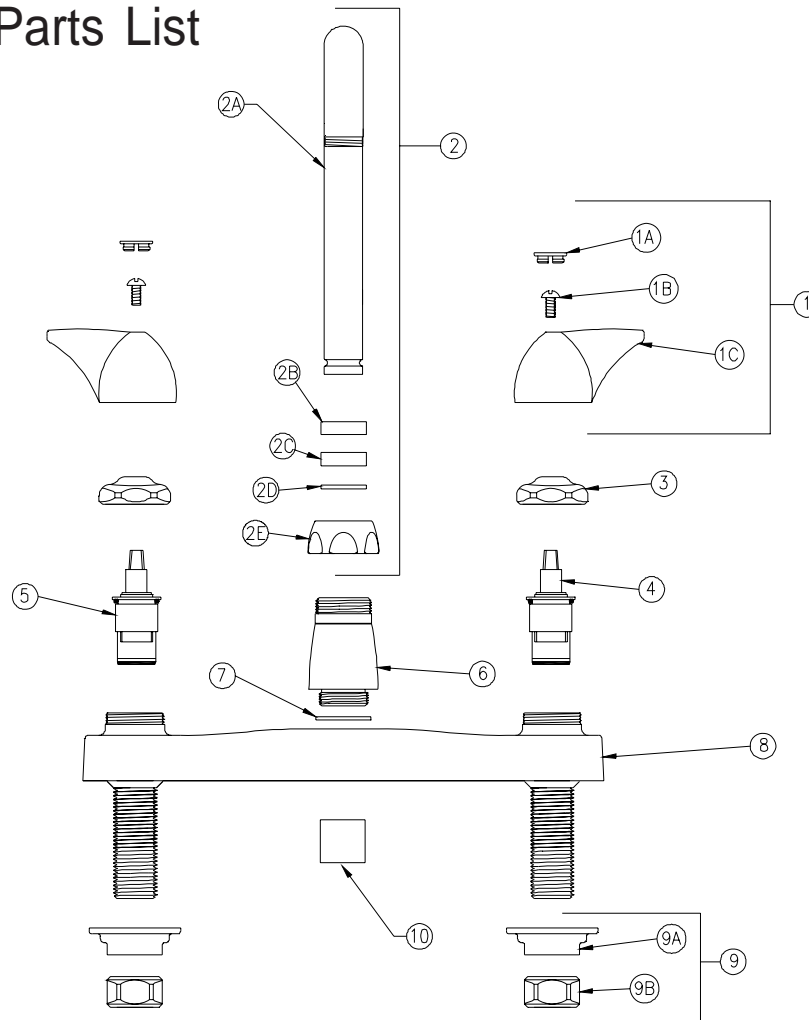

KITCHEN SINK FAUCET

Z871J3-XL Parts List

Item	Part Number	Description	Qty.
1	G60515	2" [51mm] Vandal-Resistant Dome Lever Handles	1
1A	G60500	Hot/Cold Color-Coded Indexes	1
	59454001	Hot Index	1
	59454002	Cold Index	1
1B	62464001	10-32 Screw	2
1C	60514001	Dome Lever Handle	2
2	G67894	9" Tubular 'J' Spout Assembly XL	1
2A	92956001	9" Tubular Swing Spout XL	1
2B	59441001	Bearing Washer	1
2C	59459001	Spout Seal	1
2D	92937001	Retaining Ring XL	1
2E	59435001	Spout Nut	1
3	59440001	Handle Nut	2
4	59517005	Short Cold Cartridge XL	1
5	59517006	Short Hot Cartridge XL	1
6	60467005	Base XL	1
7	58155019	O-Ring	1
8	93286001	Kitchen Deck Body XL	1
9	G60502	Mounting Hardware	1
9A	59530002	Mounting Nut	2
9B	59532001	1/2" NPSM Riser Nut	2
10	G63504	3/4"-27 Female Aerator - 2.2 GPM	1