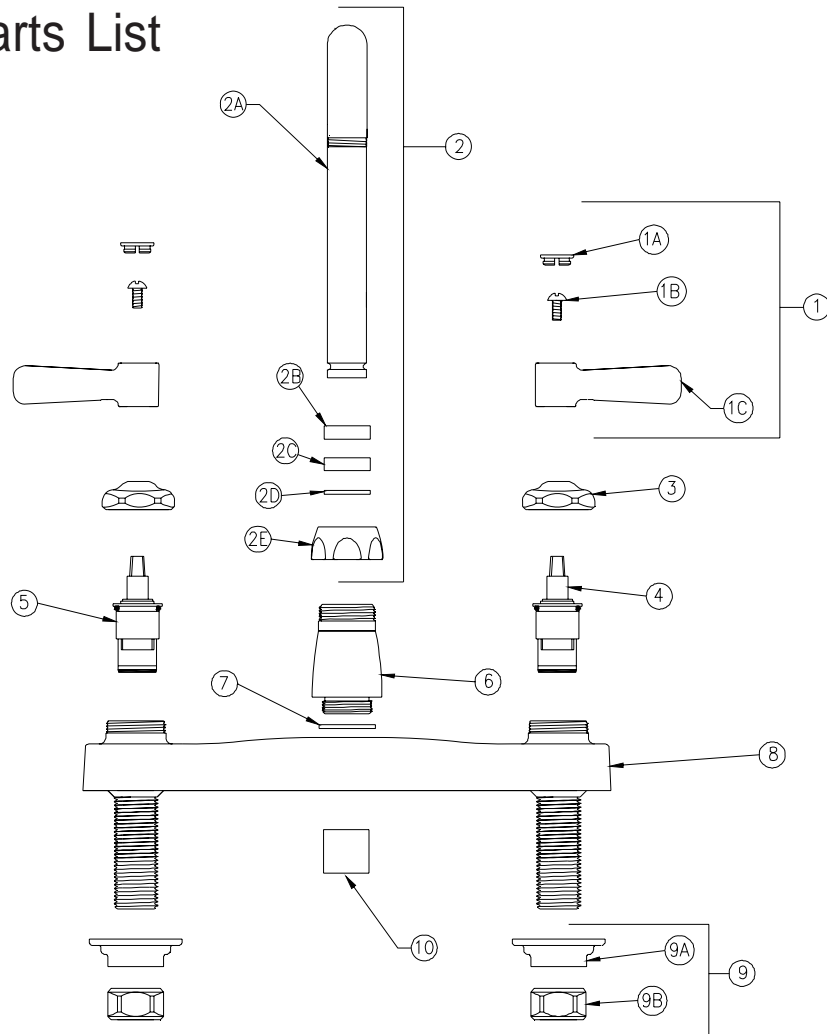

KITCHEN SINK FAUCET

Z871J1-XL Parts List

Item	Part Number	Description	Qty.
1	G60501	2-1/2" [64mm] Vandal-Resistant Lever Handles	1
1A	G60500	Hot/Cold Color-Coded Indexes	1
	59454001	Hot Index	1
	59454002	Cold Index	1
1B	62464001	10-32 Screw	2
1C	59487001	Lever Handle	2
2	G67894	9" Tubular 'J' Spout Assembly XL	1
2A	92956001	9" Tubular Swing Spout	1
2B	59441001	Bearing Washer	1
2C	59459001	Spout Seal	1
2D	92937001	Retaining Ring XL	1
2E	59435001	Spout Nut	1
3	59440001	Handle Nut	2
4	59517005	Short Cold Cartridge XL	1
5	59517006	Short Hot Cartridge XL	1
6	60467005	Base XL	1
7	58155019	O-Ring	1
8	93286001	Kitchen Deck Body XL	1
9	G60502	Mounting Hardware	1
9A	59530002	Mounting Nut	2
9B	59532001	1/2" NPSM Riser Nut	2
10	G63504	3/4"-27 Female Aerator - 2.2 GPM [8.3 L]	1