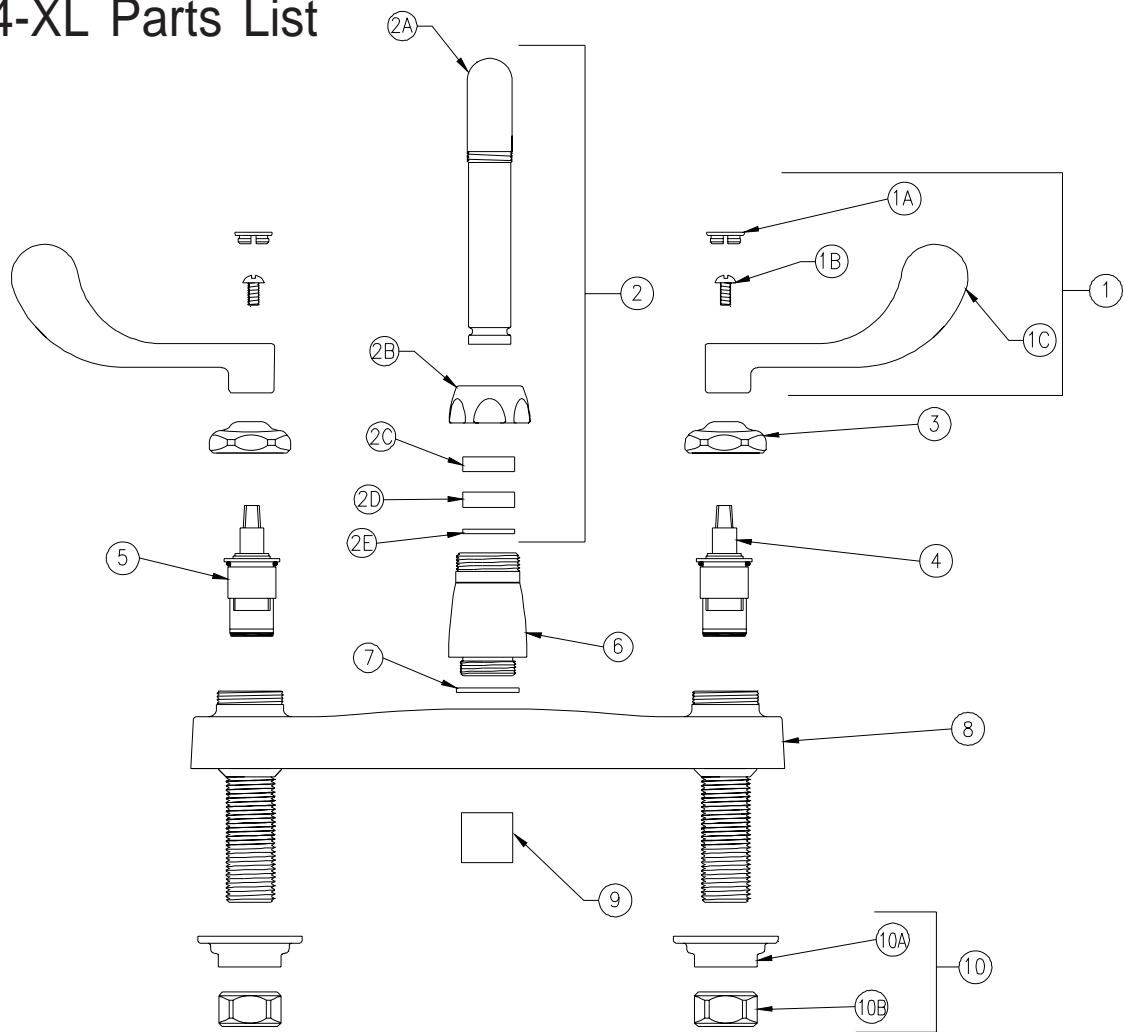

KITCHEN SINK FAUCET

Z871H4-XL Parts List

Item	Part Number	Description	Qty.
1	G60504	4" [102mm] Vandal-Resistant Wrist Blade Handles	1
1A	G60500	Hot/Cold Color-Coded Indexes	1
	59454001	Hot Index	1
	59454002	Cold Index	1
1B	62464001	10-32 Screw	2
1C	59453001	Wrist Blade Handle	2
2	G67892	12" Tubular Swing Spout Ass'y. XL	1
2A	92955001	12" Tubular Swing Spout	1
2B	59435001	Spout Nut	1
2C	59441001	Bearing Washer	1
2D	59459001	Spout Seal	1
2E	92937001	Retaining Ring	1
3	59440001	Handle Nut	2
4	59517005	Short Cold Cartridge XL	1
5	59517006	Short Hot Cartridge XL	1
6	60467005	Base XL	1
7	58155019	O-Ring	1
8	93286001	Kitchen Deck Body XL	1
9	G63504	3/4"-27 Female Aerator - 2.2 GPM [8.3 L]	1
10	G60502	Nuts	1
10A	59530002	Mounting Nut	2
10B	59532001	1/2" NPSM Coupling Nut	2