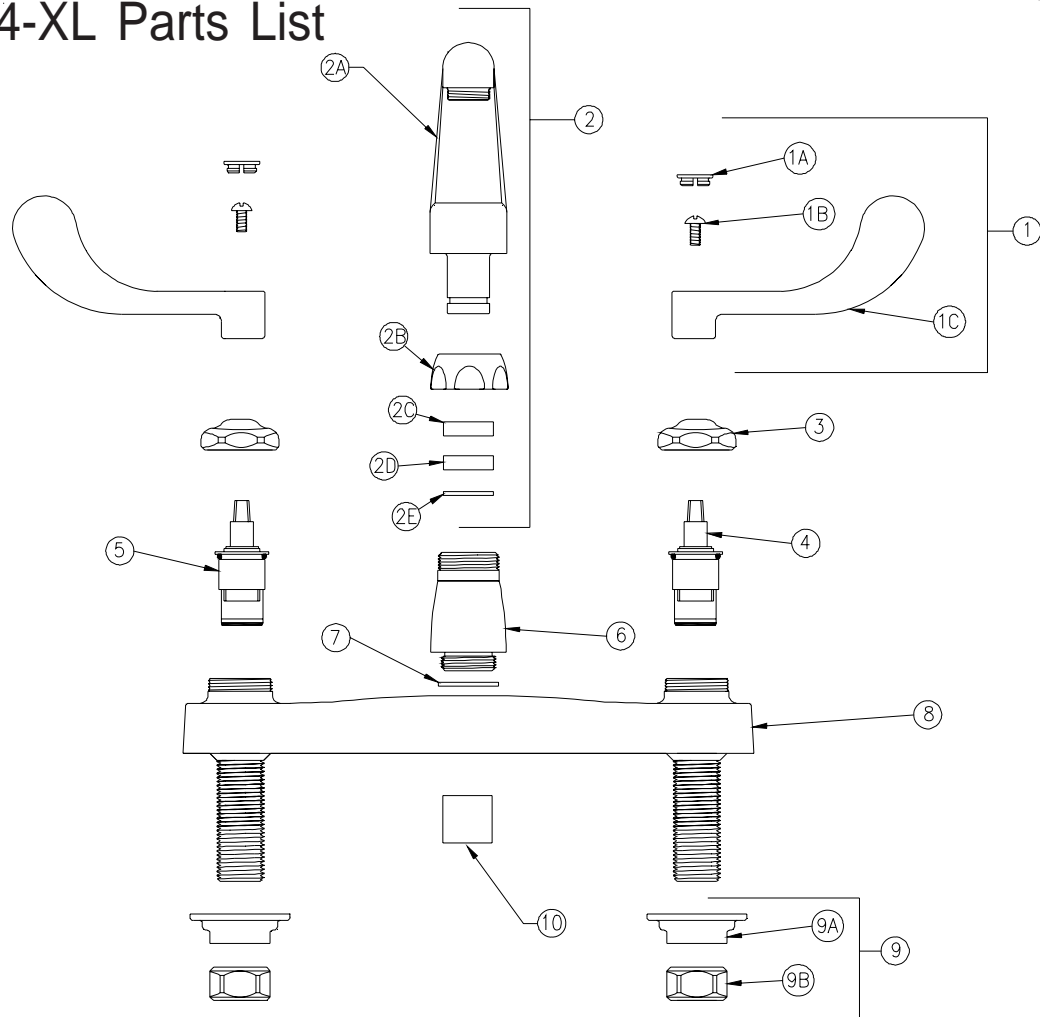

# KITCHEN SINK FAUCET

## Z871G4-XL Parts List

Item	Part Number	Description	Qty.
1	G60504	4" [102mm] Vandal-Resistant Wrist Blade Handles	1
1A	G60500	Hot/Cold Color-Coded Indexes	1
	59454001	Hot Index	1
	59454002	Cold Index	1
1B	62464001	10-32 Screw	2
1C	59453001	Wrist Blade Handle	2
2	G67891	8" Cast 'G' Spout Assembly XL	1
2A	59527002	8" Cast Swing Spout XL	1
2B	59435001	Spout Nut	1
2C	59441001	Bearing Washer	1
2D	59459001	Spout Seal	1
2E	92937001	Retaining Ring	1
3	59440001	Handle Nut	2
4	59517005	Short Cold Cartridge XL	1
5	59517006	Short Hot Cartridge XL	1
6	60467005	Base XL	1
7	58155019	O-Ring	1
8	93286001	Kitchen Deck Body XL	1
9	G60502	Mounting Hardware	1
9A	59530002	Mounting Nut	2
9B	59532001	1/2" NPSM Riser Nut	2
10	G63504	3/4"-27 Female Aerator - 2.2 GPM	1