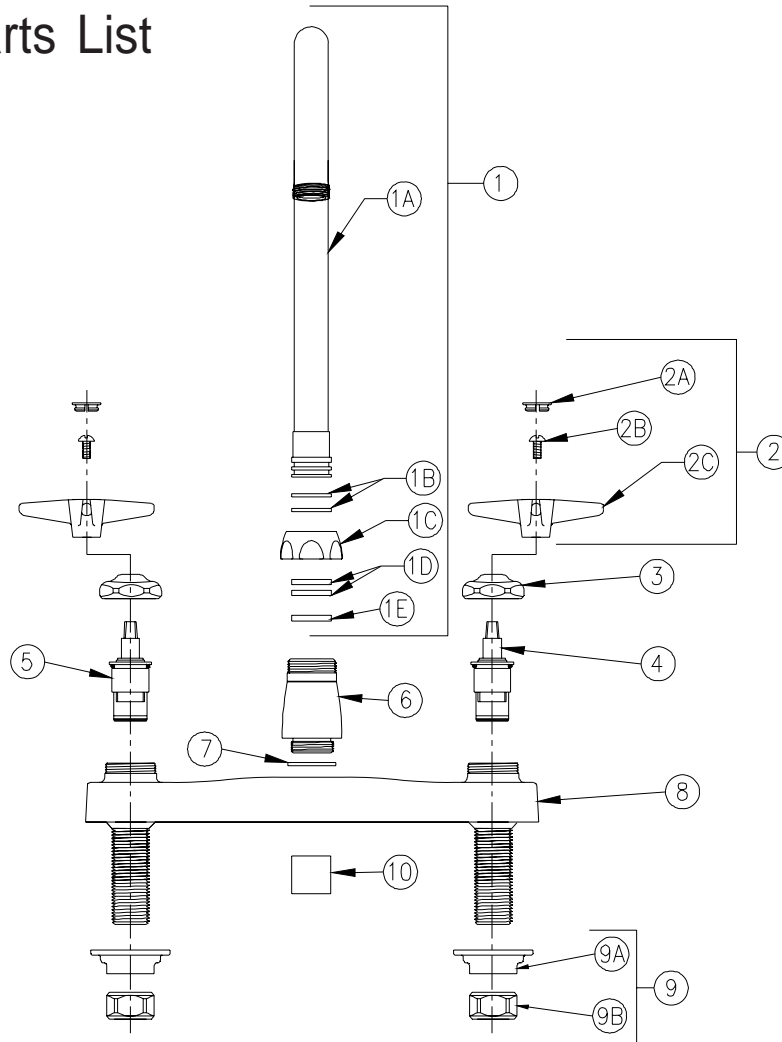

KITCHEN SINK FAUCET

Z871C2-XL Parts List

Item	Part Number	Description	Qty.
1	G67853	8" Gooseneck 'C' Spout Ass'y XL	1
1A	92866003	Gooseneck 'C' Spout	1
1B	58155018	O-Ring	2
1C	59666001	Plastic Split Washer (Swing)	2
1D	59435001	Spout Nut	1
1E	59436001	Spacer Washer (Rigid)	1
2	G60503	Vandal-Resistant Four Arm Handles	1
2A	G60500	Hot/Cold Color-Coded Indexes	1
	59454001	Hot Index	1
	59454002	Cold Index	1
2B	62464001	10-32 Screw	2
2C	59518001	Four Arm Handle	2
3	59440001	Handle Nut	2
4	59517005	Short Cold Cartridge XL	1
5	59517006	Short Hot Cartridge XL	1
6	60467005	Base XL	1
7	58155019	O-Ring	1
8	93286001	Kitchen Deck Body XL	1
9	G60502	Mounting Hardware Bag	1
9A	59530002	Mounting Nut	2
9B	59532001	1/2" NPSM Riser Nut	2
10	G63504	3/4"-27 Female Aerator - 2.2 GPM [8.3 L]	1