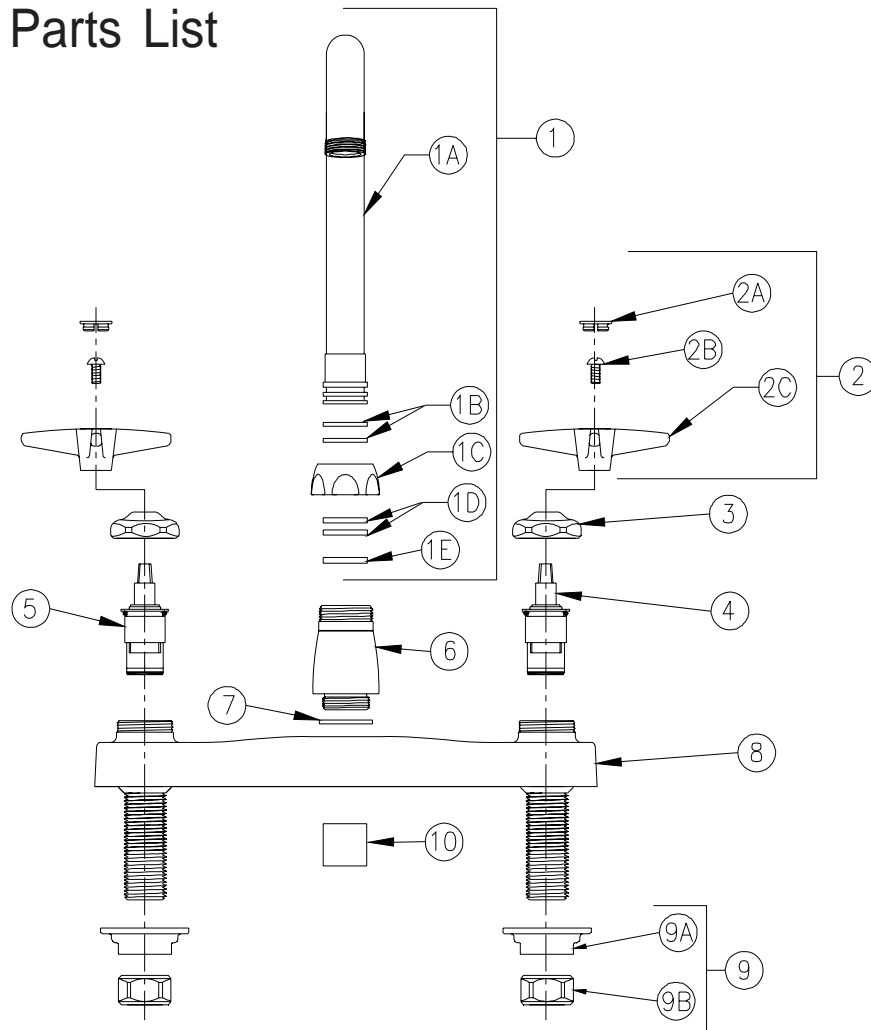

# KITCHEN SINK FAUCET

## Z871A2-XL Parts List

Item	Part Number	Description	Qty.
1	G67851	3-1/2" Gooseneck 'A' Spout Ass'y XL	1
1A	92866001	Gooseneck 'A' Spout	1
1B	58155018	O-Ring	2
1C	59666001	Plastic Split Washer (Swing)	2
1D	59435001	Spout Nut	1
1E	59436001	Spacer Washer (Rigid)	1
2	G60503	Vandal-Resistant Four Arm Handles	1
2A	G60500	Hot/Cold Color-Coded Indexes	1
	59454001	Hot Index	1
	59454002	Cold Index	1
2B	62464001	10-32 Screw	2
2C	59518001	Four Arm Handle	2
3	59440001	Handle Nut	2
4	59517005	Short Cold Cartridge XL	1
5	59517006	Short Hot Cartridge XL	1
6	60467005	Base XL	1
7	58155019	O-Ring	1
8	93286001	Kitchen Deck Body XL	1
9	G60502	Mounting Hardware Bag	1
9A	59530002	Mounting Nut	2
9B	59532001	1/2" NPSM Riser Nut	2
10	G63504	3/4"-27 Female Aerator - 2.2 GPM [8.3 L]	1