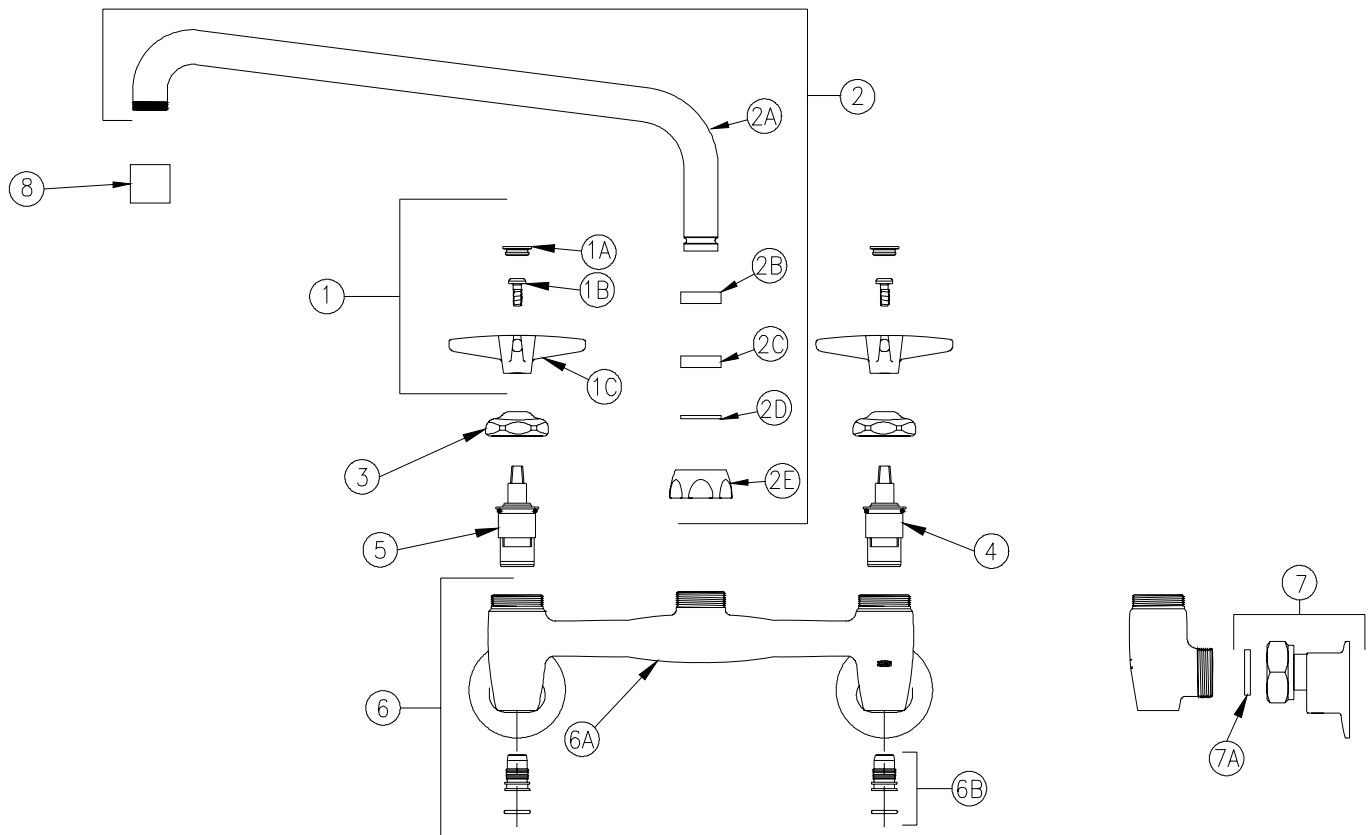

SINK FAUCET

Z843H2-XL Parts List

Item	Part Number	Description	Qty.
1	G60503	Four Arm Handles	1
1A	G60500	Hot/Cold Color-Coded Indexes	1
	59454001	Hot Index	1
	59454002	Cold Index	1
1B	62464001	10-32 Screw	2
1C	59518001	Four Arm Handle	2
2	G67892	12" [305mm] Tubular 'H' Spout Assembly XL	1
2A	92955001	12" [305mm] Tubular Spout XL	1
2B	59441001	Bearing Washer	1
2C	59459001	Spout Seal	1
2D	59460001	Plastic Retaining Ring	1
2E	59435001	Spout Nut	1
3	59440001	Handle Nut	2
4	59517005	Short Cold Cartridge XL	1
5	59517006	Short Hot Cartridge XL	1
6	66168005	Sink Body Assembly XL	1
6A	66156005	Sink Body XL	1
6B	G67879	Stop Plug Assembly XL	2
	92913002	Stop Plug XL	1
	58155013	O-Ring	1
7	G67882	Short Supply Arm Ass'y. XL	2
7A	59748001	Gasket	2
8	G63504	3/4"-27 Female Aerator - 2.2 GPM	1