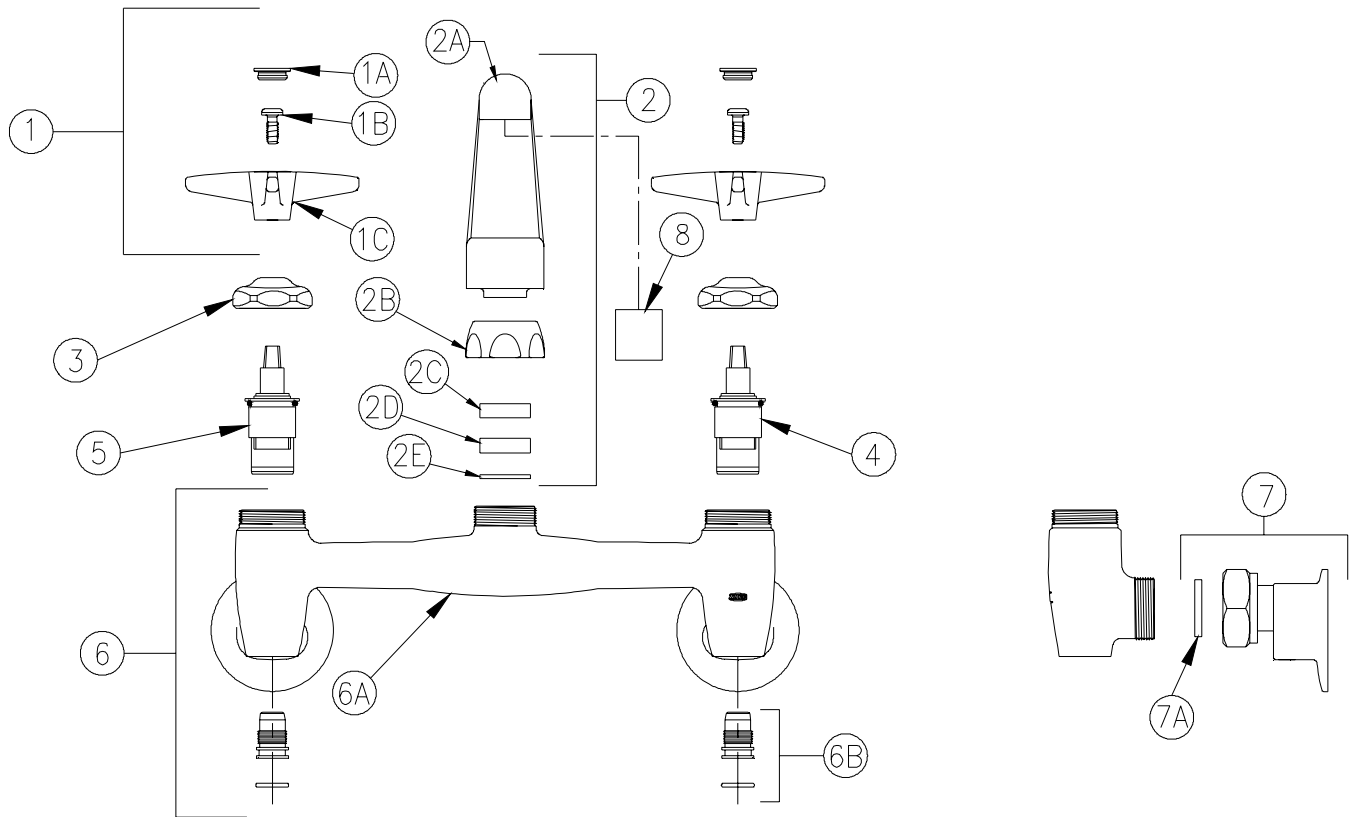

SINK FAUCET

Z843G2-XL Parts List

Item	Part Number	Description	Qty.
1	G60503	Four Arm Handles	1
1A	G60500	Hot/Cold Color-Coded Indexes	1
	59454001	Hot Index	1
	59454002	Cold Index	1
1B	62464001	10-32 Screw	2
1C	G67891	8" [203mm] Cast Brass 'G' Spout Assembly XL	1
2A	59527002	8" [203mm] Cast Brass Spout XL	1
2B	59435001	Spout Nut	1
2C	59441001	Bearing Washer	1
2D	59459001	Spout Seal	1
2E	59460001	Plastic Retaining Ring	1
3	59440001	Handle Nut	2
4	59517005	Short Cold Cartridge XL	1
5	59517006	Short Hot Cartridge XL	1
6	66168005	Sink Body Assembly XL	1
6A	66156005	Sink Body XL	1
6B	G67978	Stop Plug Assembly XL	2
	92913002	Stop Plug XL	1
	58155013	O-Ring	1
7	G67882	Short Supply Arm Ass'y. XL	2
7A	59748001	Gasket	2
8	G63504	3/4"-27 Female Aerator - 2.2 GPM	1