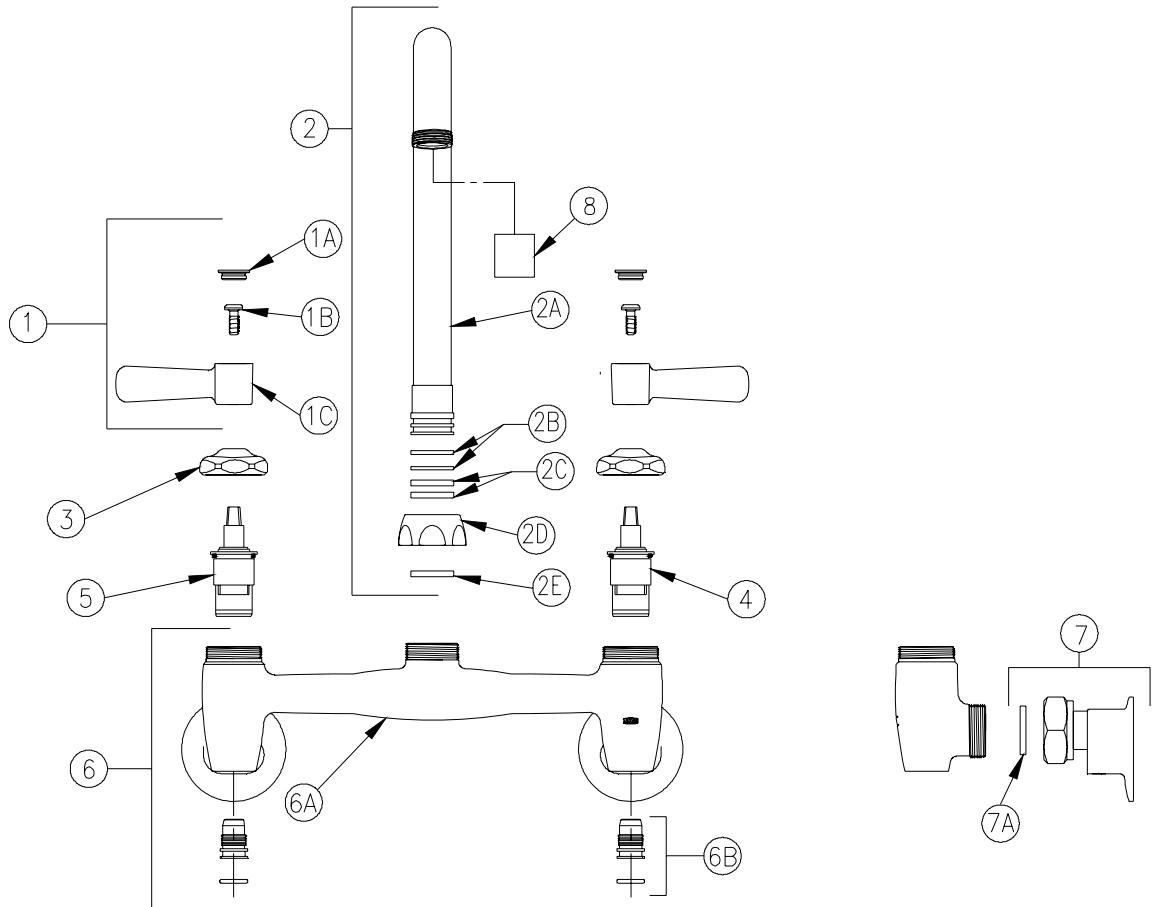

SINK FAUCET

Z843A1-XL Parts List

Item	Part Number	Description	Qty.
1	G60501	2-1/2" [64mm] Vandal-Resistant Metal Lever Handles	1
1A	G60500	Hot/Cold Color-Coded Indexes	1
	59454001	Hot Index	1
	59454002	Cold Index	1
1B	62464001	10-32 Screw	2
1C	59487001	Lever Handle	2
2	G67851	3-1/2" [89mm] Gooseneck 'A' Spout Assembly XL	1
2A	92866001	3-1/2" [89mm] Centerline Gooseneck Spout XL	1
2B	58155018	O-Ring	2
2C	59666001	Plastic Split Washer (Swing)	2
2D	59435001	Spout Nut	1
2E	59436001	Spacer Washer (Rigid)	1
3	59440001	Handle Nut	2
4	59517005	Short Cold Cartridge XL	1
5	59517006	Short Hot Cartridge XL	1
6	66168005	Sink Body Assembly XL	1
6A	66156005	Sink Body XL	1
6B	G67978	Stop Plug Assembly XL	2
	92913002	Stop Plug XL	1
	58155013	O-Ring	1
7	G67882	Short Supply Arm Ass'y. XL	2
7A	59748001	Gasket	2
8	G63504	3/4"-2A Female Aerator - 2.2 GPM	1