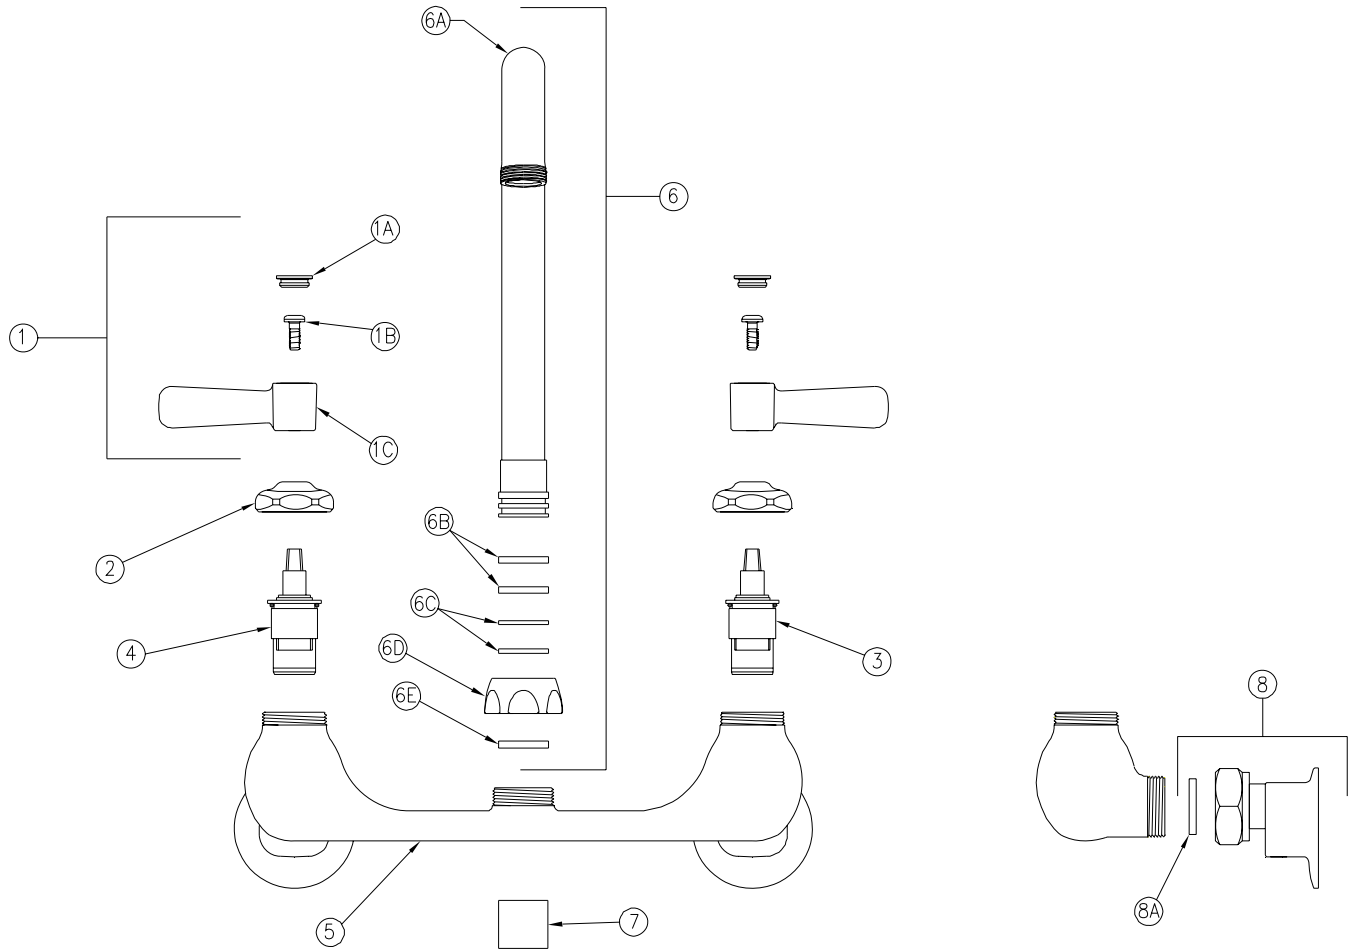

SINK FAUCET

Z842A1-XL Parts List

Item	Part Number	Description	Qty.
1	G60501	2-1/2" [64mm] Vandal-Resistant Metal Lever Handles	1
1A	G60500	Hot/Cold Color-Coded Indexes	1
	59454001	Hot Index	1
	59454002	Cold Index	1
1B	62464001	10-32 Screw	2
1C	59487001	Lever Handle	2
2	59440001	Handle Nut	2
3	59517005	Short Cold Cartridge	1
4	59517006	Short Hot Cartridge	1
5	59463005	Sink Body	1
6	G67851	3-1/2" Centerline Gooseneck 'A' Spout Assembly	1
6A	92866001	3-1/2" Centerline Gooseneck Spout	1
6B	58155018	O-Rings	2
6C	59666001	Plastic Split Washers (Swing)	2
6D	59435001	Spout Nut	1
6E	59436001	Spacer Washer (Rigid)	1
7	G63504	3/4"-27 Female Aerator - 2.2 GPM	1
8	G67882	Short Supply Arm Assembly	2
8A	59748001	Gasket	2