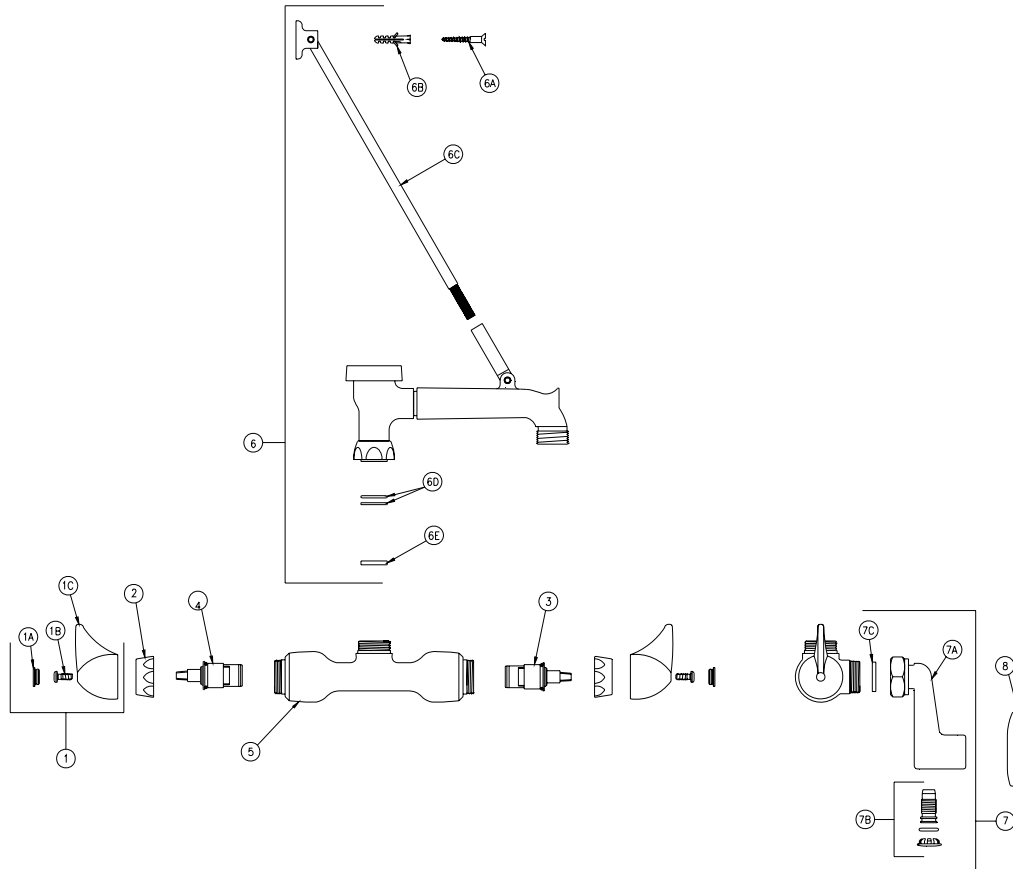

# SERVICE SINK FAUCET

## Z841M3 Parts List

Item	Part Number	Description	Qty.
1	G60515	Vandal-Resistant Metal Dome Lever Handles	1
1A	G60500	Hot/Cold Color-Coded Indexes	1
	59454001	Hot Index	1
	59454002	Cold Index	1
1B	62464001	10-32 Screw	2
1C	60514001	Dome Lever Handle	2
2	59523001	Handle Nut	2
3	59517002	Short Hot Cartridge	1
4	59517001	Short Cold Cartridge	1
5	59464001	Body	1
6	G60554	5-3/4" Cast Vacuum Breaker 'M' Spout Assembly -PC	1
6A	62358001	Flat Head Wood Screw	2
6B	62359001	Plastic Anchor	2
6C	92377001	Wall Bracket/Rod Assembly	1
6D	58155018	O-Ring	2
6E	59436001	Spacer Washer	1
7	G60528	Long Supply Arm and Integral Stop Assembly	2
7A	60810003	Long Supply Arm	1
7B	G60527	Screwdriver Integral Stop Assembly	1
	59536001	Stop Plug	1
	58155013	O-Ring	1
	59667001	Hole Plug	1
7C	59748001	Gasket	2
8	G65300	Escutcheon Assembly	2