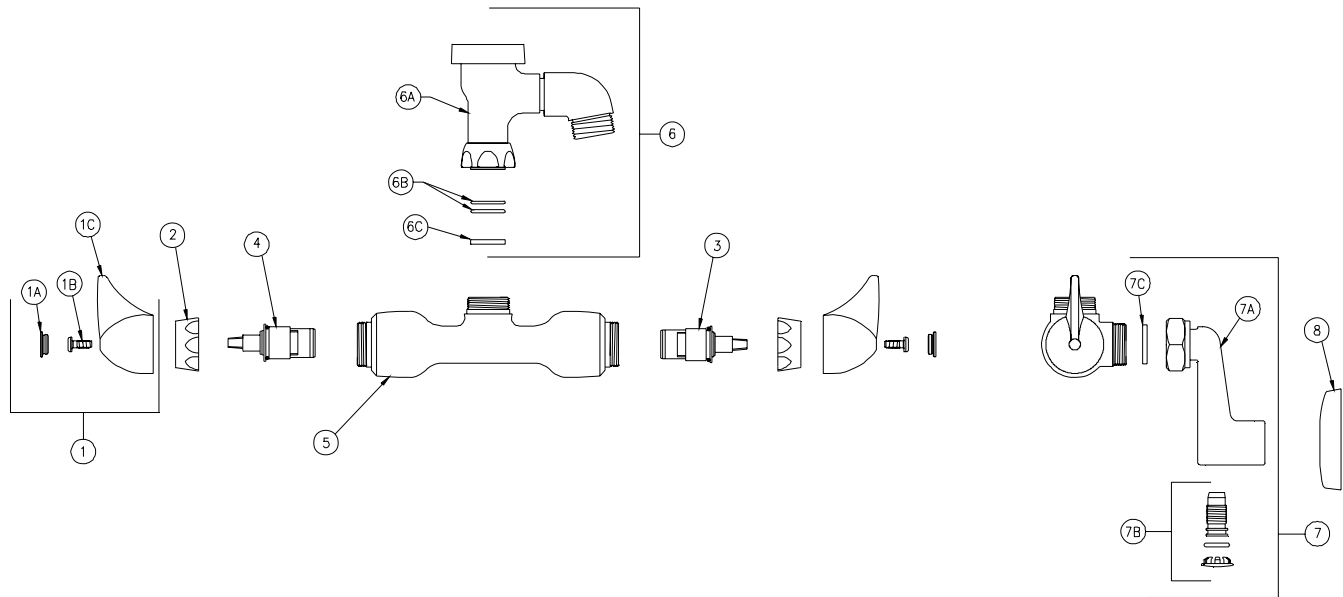

# SERVICE SINK FAUCET

## Z841L3 Parts List

Item	Part Number	Description	Qty.
1	G60515	Vandal-Resistant Metal Dome Lever Handles	1
1A	G60500	Hot/Cold Color-Coded Indexes	1
	59454001	Hot Index	1
	59454002	Cold Index	1
1B	62464001	10-32 Screw	2
1C	60514001	Dome Lever Handle	2
2	59523001	Handle Nut	2
3	59517002	Short Hot Cartridge	1
4	59517001	Short Cold Cartridge	1
5	59464001	Body	1
6	G60526	2-1/2" Cast Vacuum Breaker 'L' Spout Assembly -PC	1
6A	60864001	2-1/2" Vacuum Breaker Spout Sub-Assembly	1
6B	58155018	O-Ring	2
6C	59436001	Spacer Washer	1
7	G60528	Long Supply Arm and Integral Stop Assembly	2
7A	60810003	Long Supply Arm	1
7B	G60527	Screwdriver Integral Stop Assembly	1
	59536001	Stop Plug	1
	58155013	O-Ring	1
	59667001	Hole Plug	1
7C	59748001	Gasket	2
8	G65300	Escutcheon Assembly	2