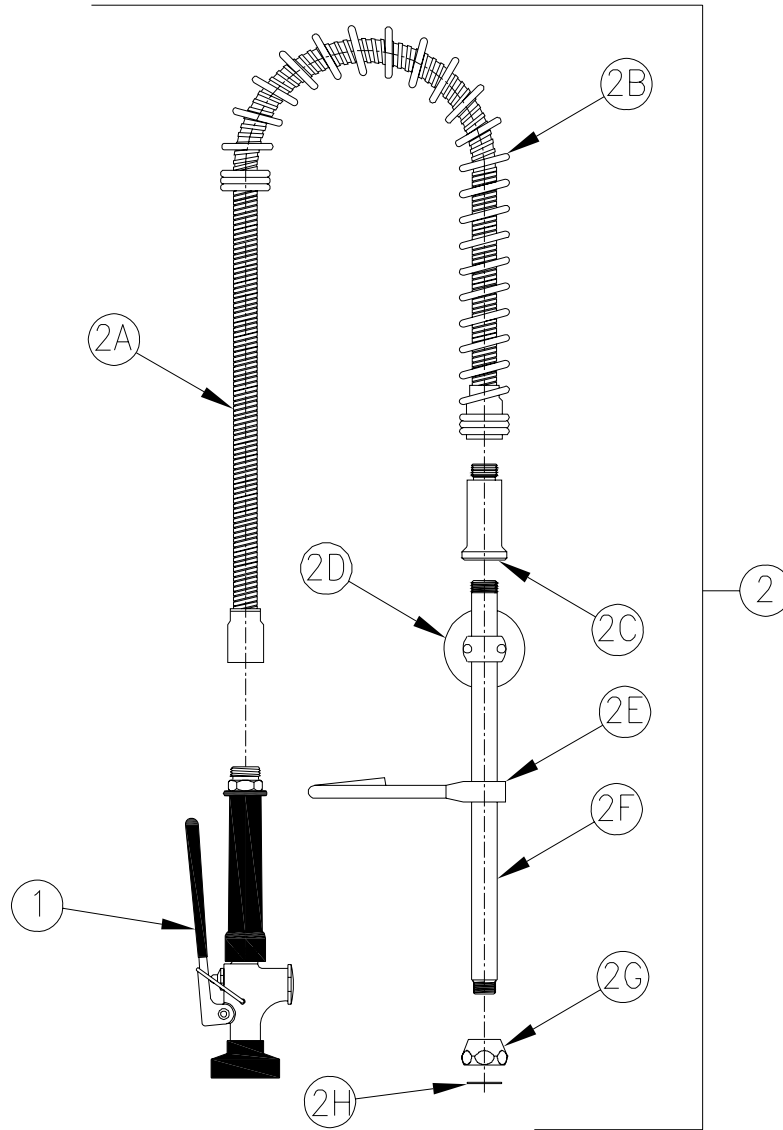

PRE-RINSE

Z800X0-PR1 Parts List

Item	Part Number	Description	Qty.
1	Z80000-PR1	Pre-Rinse Unit	1
2	Z800X0-PSH	X Spout Riser Support Assembly	1
2A	61704036	Stainless Steel Hose	1
2B	61896001	Spring	1
2C	61700002	Riser Adaptor Outlet	1
2D	Z80000-RS	Pre-Rinse Pipe Support	1
2E	61726001	Hook and Screw	1
2F	61917023	Riser Tube	1
2G	61699001	Adaptor, Riser Inlet	1
2H	69974001	Gasket	1