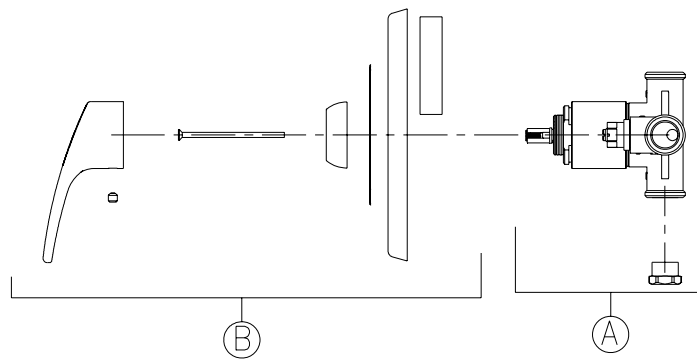

# TEMP-GARD SHOWER UNIT

## Z7302-SS-MT Parts List

Item	Part Number	Description	Qty.
A	<a href="#">TPK7300-SS</a>	Tract Pack Assembly- 3 Port Shower Valve with Service Stops	1
B	TMPK7300-MT	Trim Pack Assembly, Metal with Etched Lettering	1
C	Z7000-A1	Standard Shower Arm Assembly	1
1	7000-83	Stamped Shower Arm Escutcheon	1
2	7000-84	Shower Arm 6" [152mm]	1
D	Z7000-S1	Standard Shower Head	1
E	Z7000-T2	Standard Tub Spout with Pull Up Diverter	1