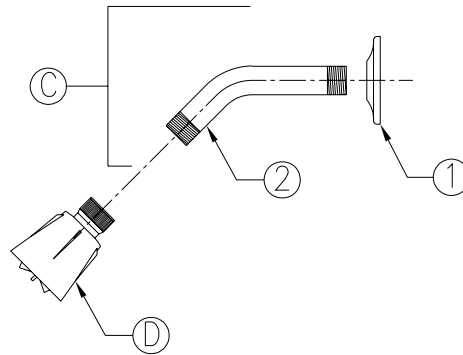

# TEMP-GARD SHOWER UNIT

## Z7302-SS-MT Parts List

Item	Part Number	Description	Qty.
A	<a href="#">TPK7300-SS</a>	Tract Pack Assembly- 3 Port Shower Valve with Service Stops	1
B	TMPK7300-MT	Trim Pack Assembly, Metal with Etched Lettering	1
C	Z7000-A1	Standard Shower Arm Assembly	1
1	7000-83	Stamped Shower Arm Escutcheon	1
2	7000-84	Shower Arm 6" [152mm]	1
D	Z7000-S1	Standard Shower Head	1
E	Z7000-T2	Standard Tub Spout with Pull Up Diverter	1