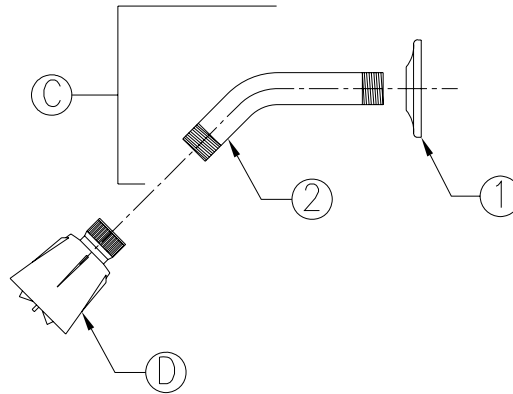

TEMP-GARD SHOWER UNIT

Z7301-SS-MT Parts List

Item	Part Number	Description	Qty.
A	TPK7300-SS	Tract Pack Assembly- 3 Port Shower Valve with Service Stops	1
B	TMPK7300-MT	Trim Pack Assembly, Metal with Etched Lettering	1
C	Z7000-A1	Standard Shower Arm Assembly	1
1	7000-83	Stamped Shower Arm Escutcheon	1
2	7000-84	Shower Arm 6" [152mm]	1
D	Z7000-S1	Standard Shower Head	1