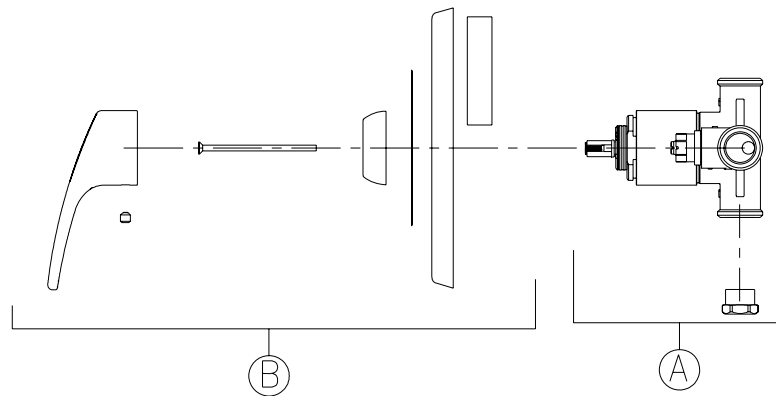

TEMP-GARD SHOWER UNIT

Z7301-SS-MT Parts List

Item	Part Number	Description	Qty.
A	TPK7300-SS	Tract Pack Assembly- 3 Port Shower Valve with Service Stops	1
B	TMPK7300-MT	Trim Pack Assembly, Metal with Etched Lettering	1
C	Z7000-A1	Standard Shower Arm Assembly	1
1	7000-83	Stamped Shower Arm Escutcheon	1
2	7000-84	Shower Arm 6" [152mm]	1
D	Z7000-S1	Standard Shower Head	1