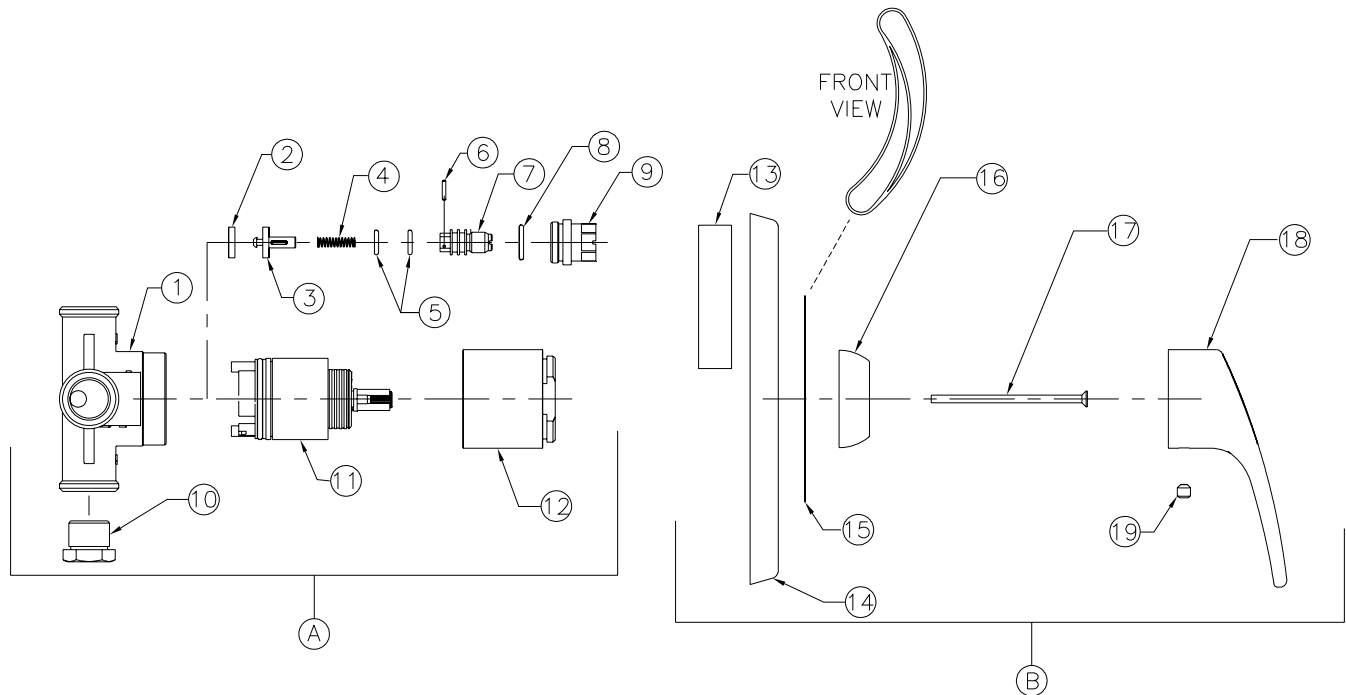

TEMP-GARD SHOWER VALVE

Z7300-SS-MT Parts List

Item	Part Number	Description	Qty.
A	TPK7300-SS	Tract Pack Assembly- 3 Port Shower Valve with Service Stops	1
1	7300-1-010F	Valve Body	1
2	7300-5W	Service Stop Washer	2
3	7300-5P	Service Stop Plunger	2
4	7300-5E	Spring	2
5	7300-5D	Stem O-Ring	4
6	7300-5R	Roll Pin	2
7	7300-5A	Service Stop Stem	2
8	7300-5C	Retainer O-Ring	2
9	7300-3D	Service Stop Retainer	2
10	7300-7B	Tub Plug	1
11	RK7300-CART	Cartridge Repair Kit	1
12	7300-81MT	Metal Escutcheon	1
B	TMPK7300-MT	Trim Pack Assembly, Metal with Etched Lettering	1
13	7000-90	Gasket	1
14	7300-8MT-002	Cover Plate, Etched	1
15	T7300	Temperature Indicator Index	1
16	7300-9MT	Metal Escutcheon Nut	1
17	7300-11AE-001	Cover Plate Screws	2
18	7300-6FMT	Lever Handle	1
19	7000-11G	Set Screw	1