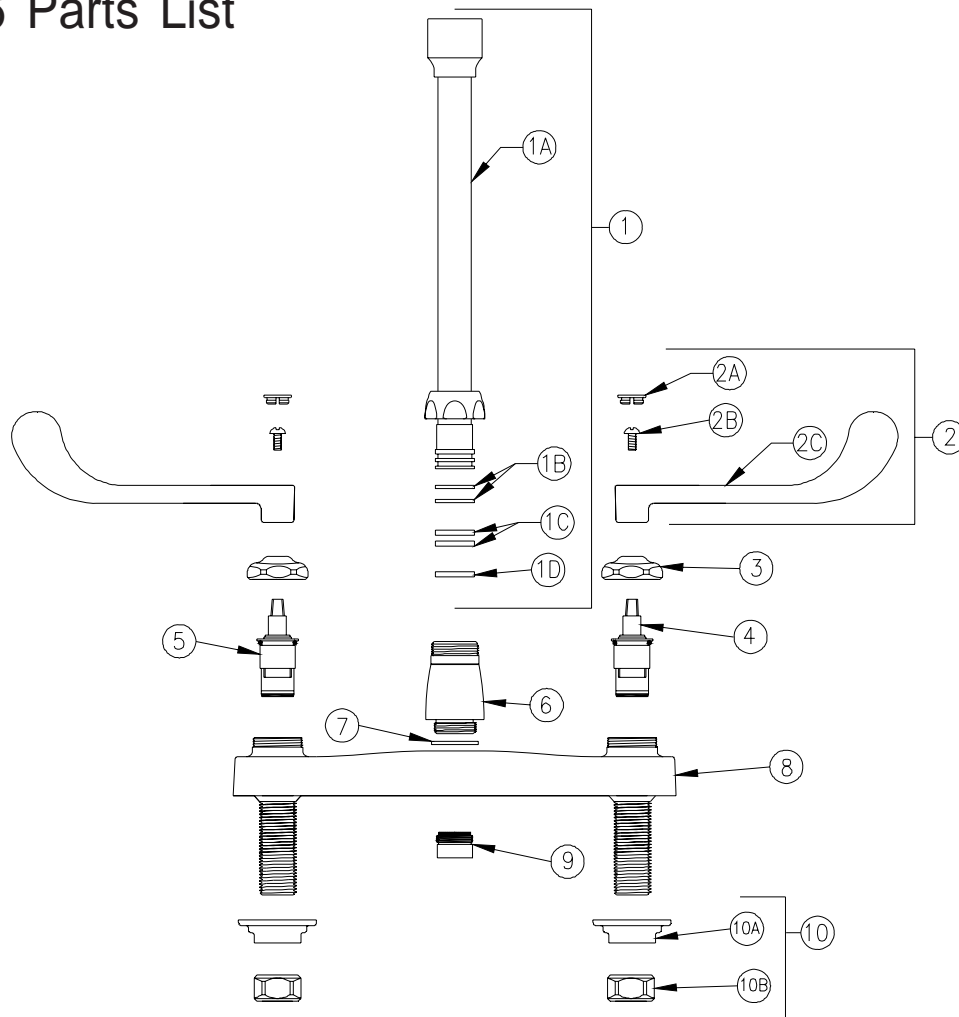

KITCHEN SINK FAUCET

Z871S6 Parts List

Item	Part Number	Description	Qty.
1	G61310	8" Bent Riser 'S' Spout Ass'y	1
1A	60546001	8" Bent Riser Spout	1
1B	58155018	O-Ring	2
1C	59666001	Plastic Split Washer	2
1D	59436001	Spacer Washer	1
2	G60508	6" [152mm] Wrist Blade Handles	1
2A	G60500	Hot/Cold Color-Coded Indexes	1
	59454001	Hot Index	1
	59454002	Cold Index	1
2B	62464001	10-32 Screw	2
2C	59453002	Wrist Blade Handle	2
3	59440001	Handle Nut	2
4	59517001	Short Cold Cartridge	1
5	59517002	Short Hot Cartridge	1
6	60467001	Base	1
7	58155019	O-Ring	1
8	60545001	Kitchen Deck Body	1
9	G63505	13/16"-27 Male Aerator - 2.2 GPM [8.3 L]	1
10	G60502	Mounting Hardware	1
10A	59530002	Mounting Nut	2
10B	59532001	1/2" NPSM Riser Nut	2