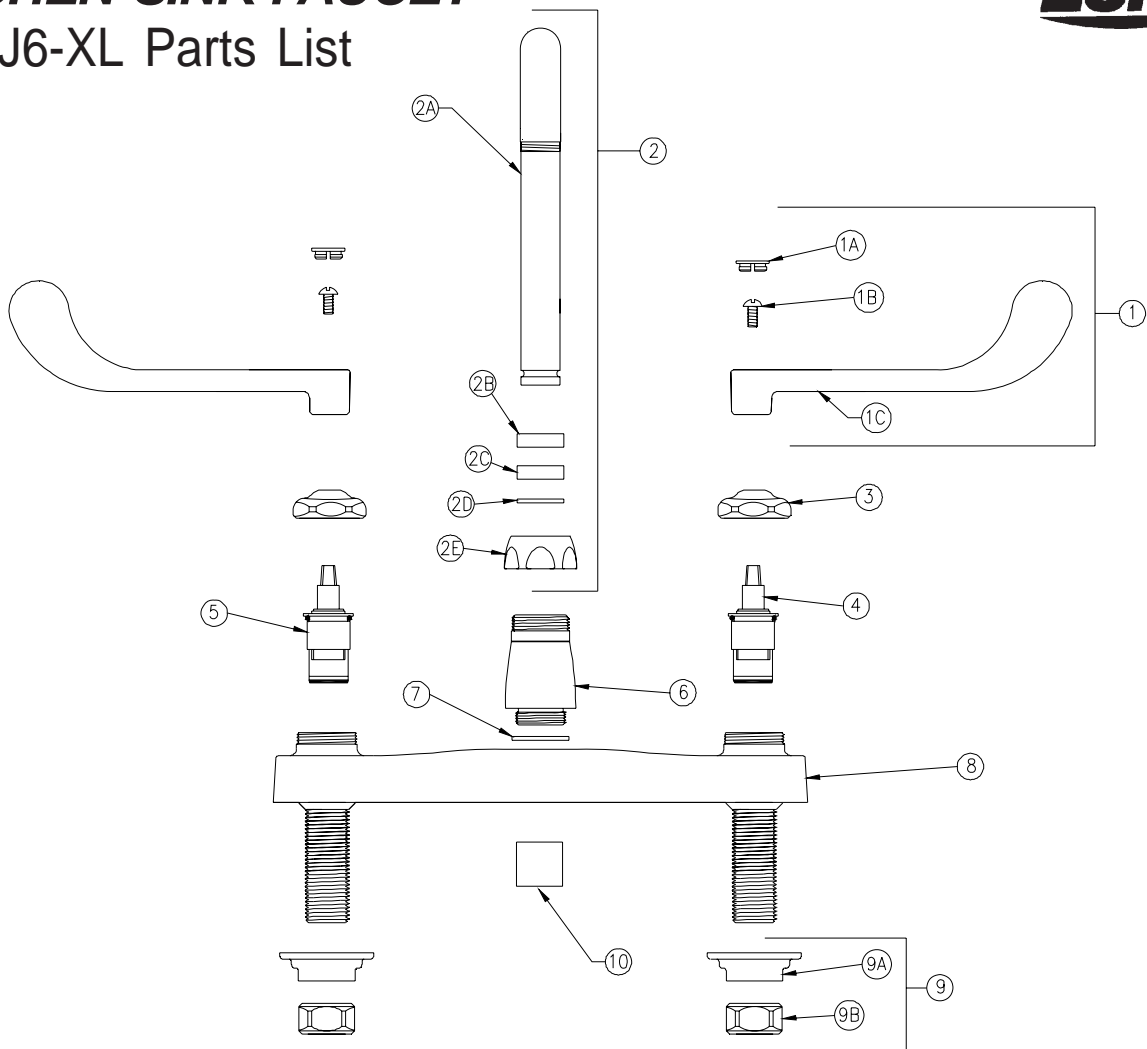

# KITCHEN SINK FAUCET

## Z871J6-XL Parts List

Item	Part Number	Description	Qty.
1	G60508	6" [152mm] Vandal-Resistant Wrist Blade Handles	1
1A	G60500	Hot/Cold Color-Coded Indexes	1
	59454001	Hot Index	1
	59454002	Cold Index	1
1B	62464001	10-32 Screw	2
1C	59453002	Wrist Blade Handle	2
2	G67894	9" Tubular 'J' Spout Assembly XL	1
2A	92956001	9" Tubular Swing Spout	1
2B	59441001	Bearing Washer	1
2C	59459001	Spout Seal	1
2D	92937001	Retaining Ring XL	1
2E	59435001	Spout Nut	1
3	59440001	Handle Nut	2
4	59517005	Short Cold Cartridge XL	1
5	59517006	Short Hot Cartridge XL	1
6	60467005	Base XL	1
7	58155019	O-Ring	1
8	93286001	Kitchen Deck Body XL	1
9	G60502	Mounting Hardware	1
9A	59530002	Mounting Nut	2
9B	59532001	1/2" NPSM Riser Nut	2
10	G63504	3/4"-27 Female Aerator - 2.2 GPM [8.3 L]	1