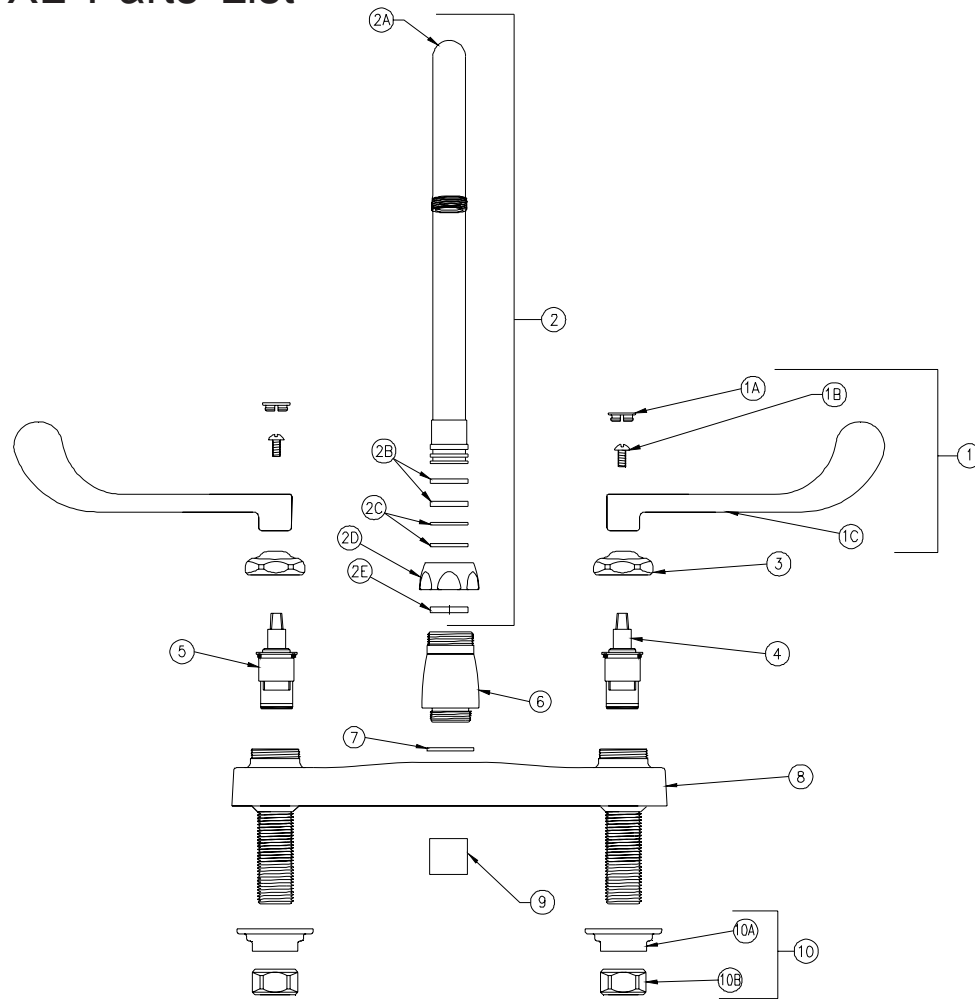

# KITCHEN SINK FAUCET

## Z871B6-XL Parts List

Item	Part Number	Description	Qty.
1	G60508	6" [152mm] Vandal-Resistant Wrist Blade Handles	1
1A	G60500	Hot/Cold Color-Coded Indexes	1
	59454001	Hot Index	1
	59454002	Cold Index	1
1B	62464001	10-32 Screw	2
1C	59487001	Lever Handle	2
2	G67852	5-3/8" [137] Gooseneck Spout Ass'y.XL	1
2A	92866002	5-3/8" [137] Centerline Gooseneck Spout	1
2B	59666001	Swing Washers (for swing configuration)	2
2C	58155018	O-Rings	2
2D	59435001	Spout Nut	1
2E	59436001	Spacer Washer (for rigid configuration)	1
3	59440001	Handle Nut	2
4	59517005	Short Cold Cartridge XL	1
5	59517006	Short Hot Cartridge XL	1
6	60467005	Base XL	1
7	58155019	O-Ring	1
8	93286001	Kitchen Deck Body XL	1
9	G63504	3/4"-27 Female Aerator - 2.2 GPM [8.3 L]	1
10	G60502	Nuts	1
10A	59530002	Mounting Nut	2
10B	59532001	1/2" NPSM Coupling Nut	2