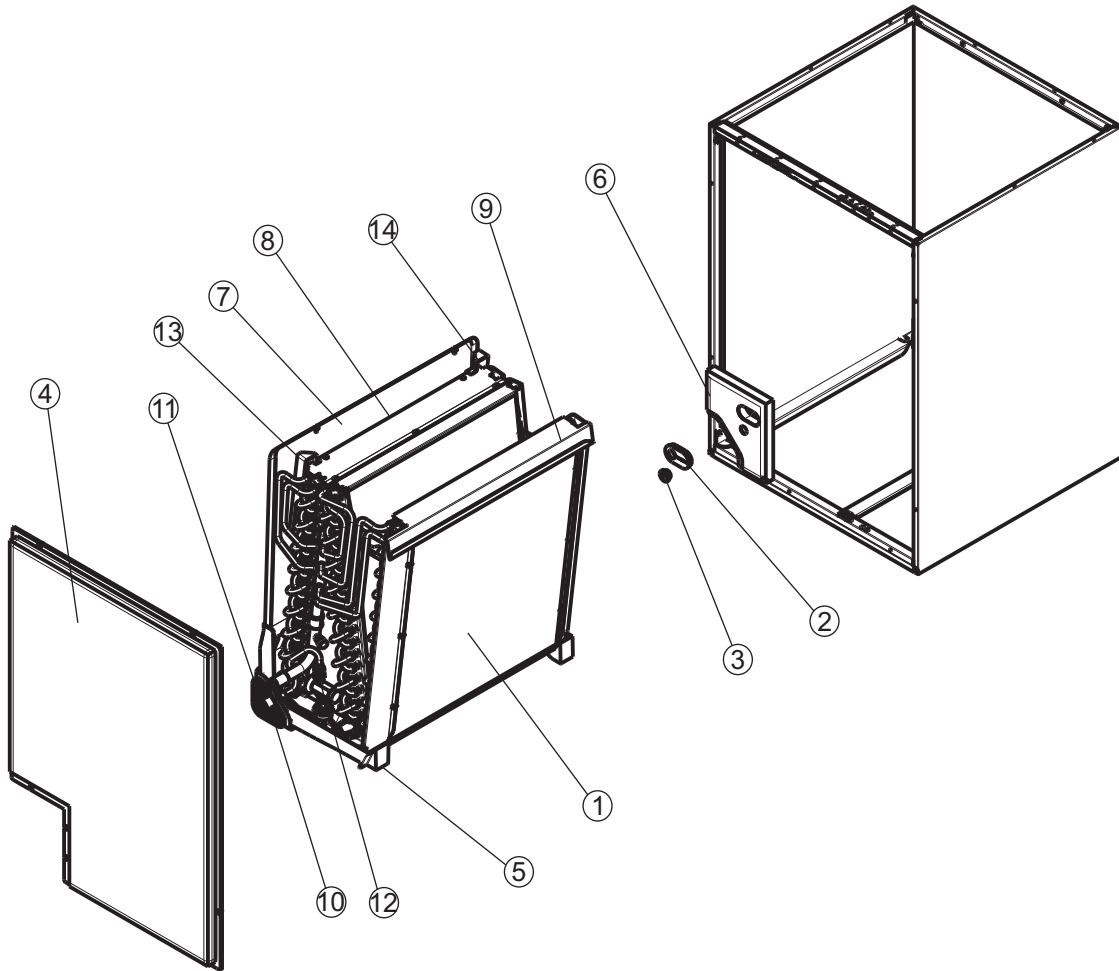

www.Source1Parts.com

**CM SERIES
MULTI-POSITION COIL W/HORIZONTAL PAN
ALUM COIL MODELS W/TXVS (STYLE A)**

HVAC SERVICE PARTS

Supersedes: 035-24533-001 Rev. A (0715)

035-24533-001 Rev. B (1016)

1 of 2

Figure 1 : MULT-POSITION COIL W/HORIZONTAL PAN AND TXV

ITEM	DESCRIPTION	CM18ABAA1A	CM24ABAA1A	CM30BBBA1A	CM30BBHA1A
1	Coil w/Drain Pan (No TXV)	S1-37339405005	S1-37339405007	S1-37339405014	S1-37339405014
2	Gasket, Oval	S1-02817078001	S1-02817077001	S1-02817077001	S1-02817077001
3	Grommet, Liquid Line	S1-02813209000	S1-02813209000	S1-02813209000	S1-02813209000
4	Assy, Lower Access Panel	S1-37339402001	S1-37339402001	S1-37339402005	S1-37339402005
5	Pan, Drain	S1-02817090000	S1-02817090000	S1-02817091000	S1-02817091000
6	Panel, Tubing Access	S1-37339403001	S1-37339403001	S1-37339403001	S1-37339403001
7	Drain Pan, Horizontal	S1-37339404001	S1-37339404002	S1-37339404003	S1-37339404003
8	Assy, Coil Baffle	S1-37339407002	S1-37339407002	S1-37339407002	S1-37339407002
9	Shield, Blow-off, RH	S1-07339408001	S1-07339408001	S1-07339408001	S1-07339408001
10	Plug, Drain Pan (2 Req'd)	S1-02812480001	S1-02812480001	S1-02812480001	S1-02812480001
11	Gasket, Drain Pan	S1-02817104000	S1-02817104000	S1-02817104000	S1-02817104000
12	TXV	S1-1TVMBA1	S1-1TVMBA1	S1-1TVMBB1	S1-1TVMBH1
13	Channel, Condensate, Front	S1-02817102000	S1-02817102000	S1-02817102000	S1-02817102000
14	Channel, Condensate, Rear	S1-02817103000	S1-02817103000	S1-02817103000	S1-02817103000

NOTE: *Not Shown

New replacement parts shown in **bold** face type at the first printing of parts list dated 10/16

Major components and suggested stocking items are shown with shaded item number.

"<" Across from row indicates a change in that row.