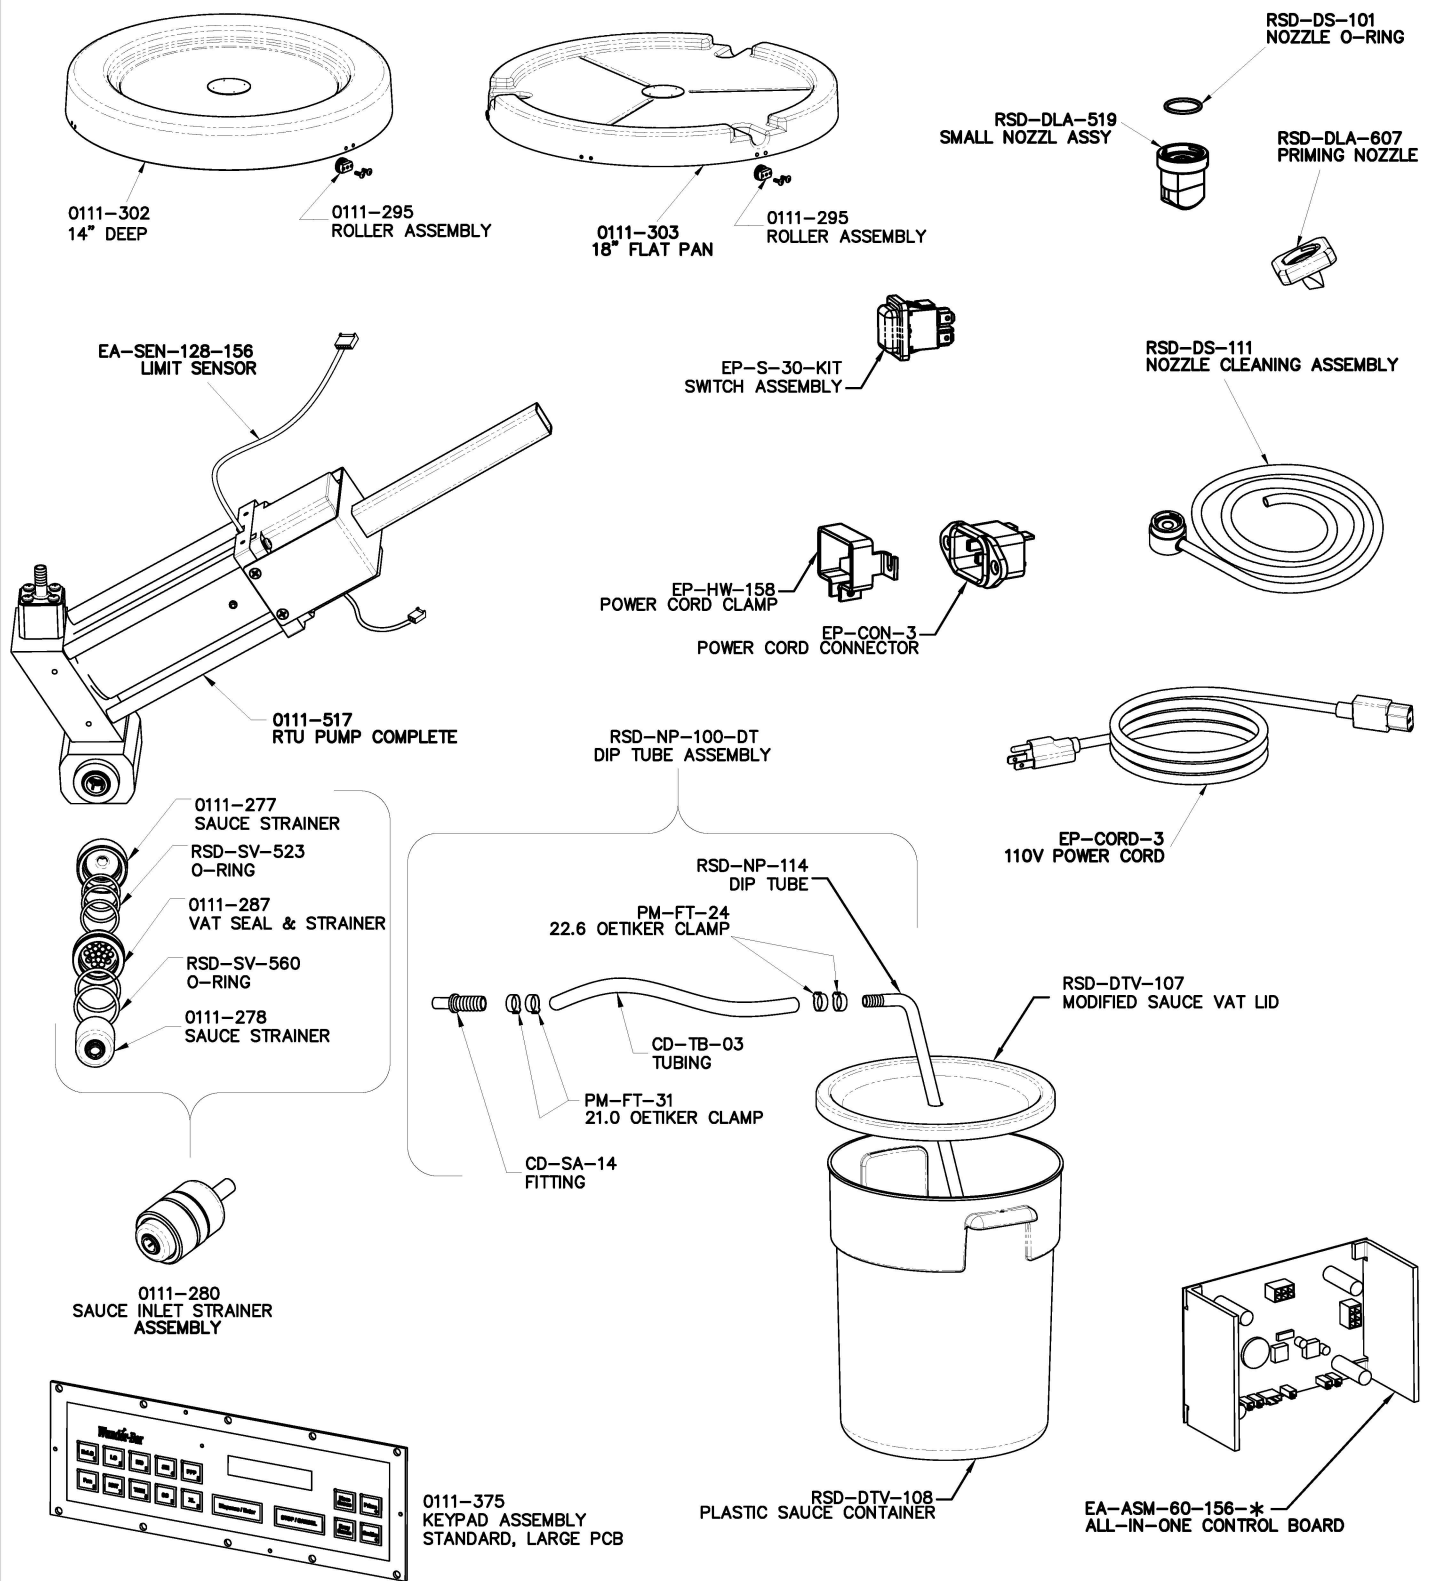

RSD-1-RTU-1-CW-CE

REPLACEMENT PARTS

* Must have customer name to have proper program loaded.

Wunder-Bar™

AUTOMATIC BAR CONTROLS, INC.
2060 CESSNA DR, SUITE 100
VACAVILLE, CA 95688

www.wunderbar.com

TOLL FREE : (800) 722-6738
PHONE: (707) 448-5151
FAX : (707) 448-1521