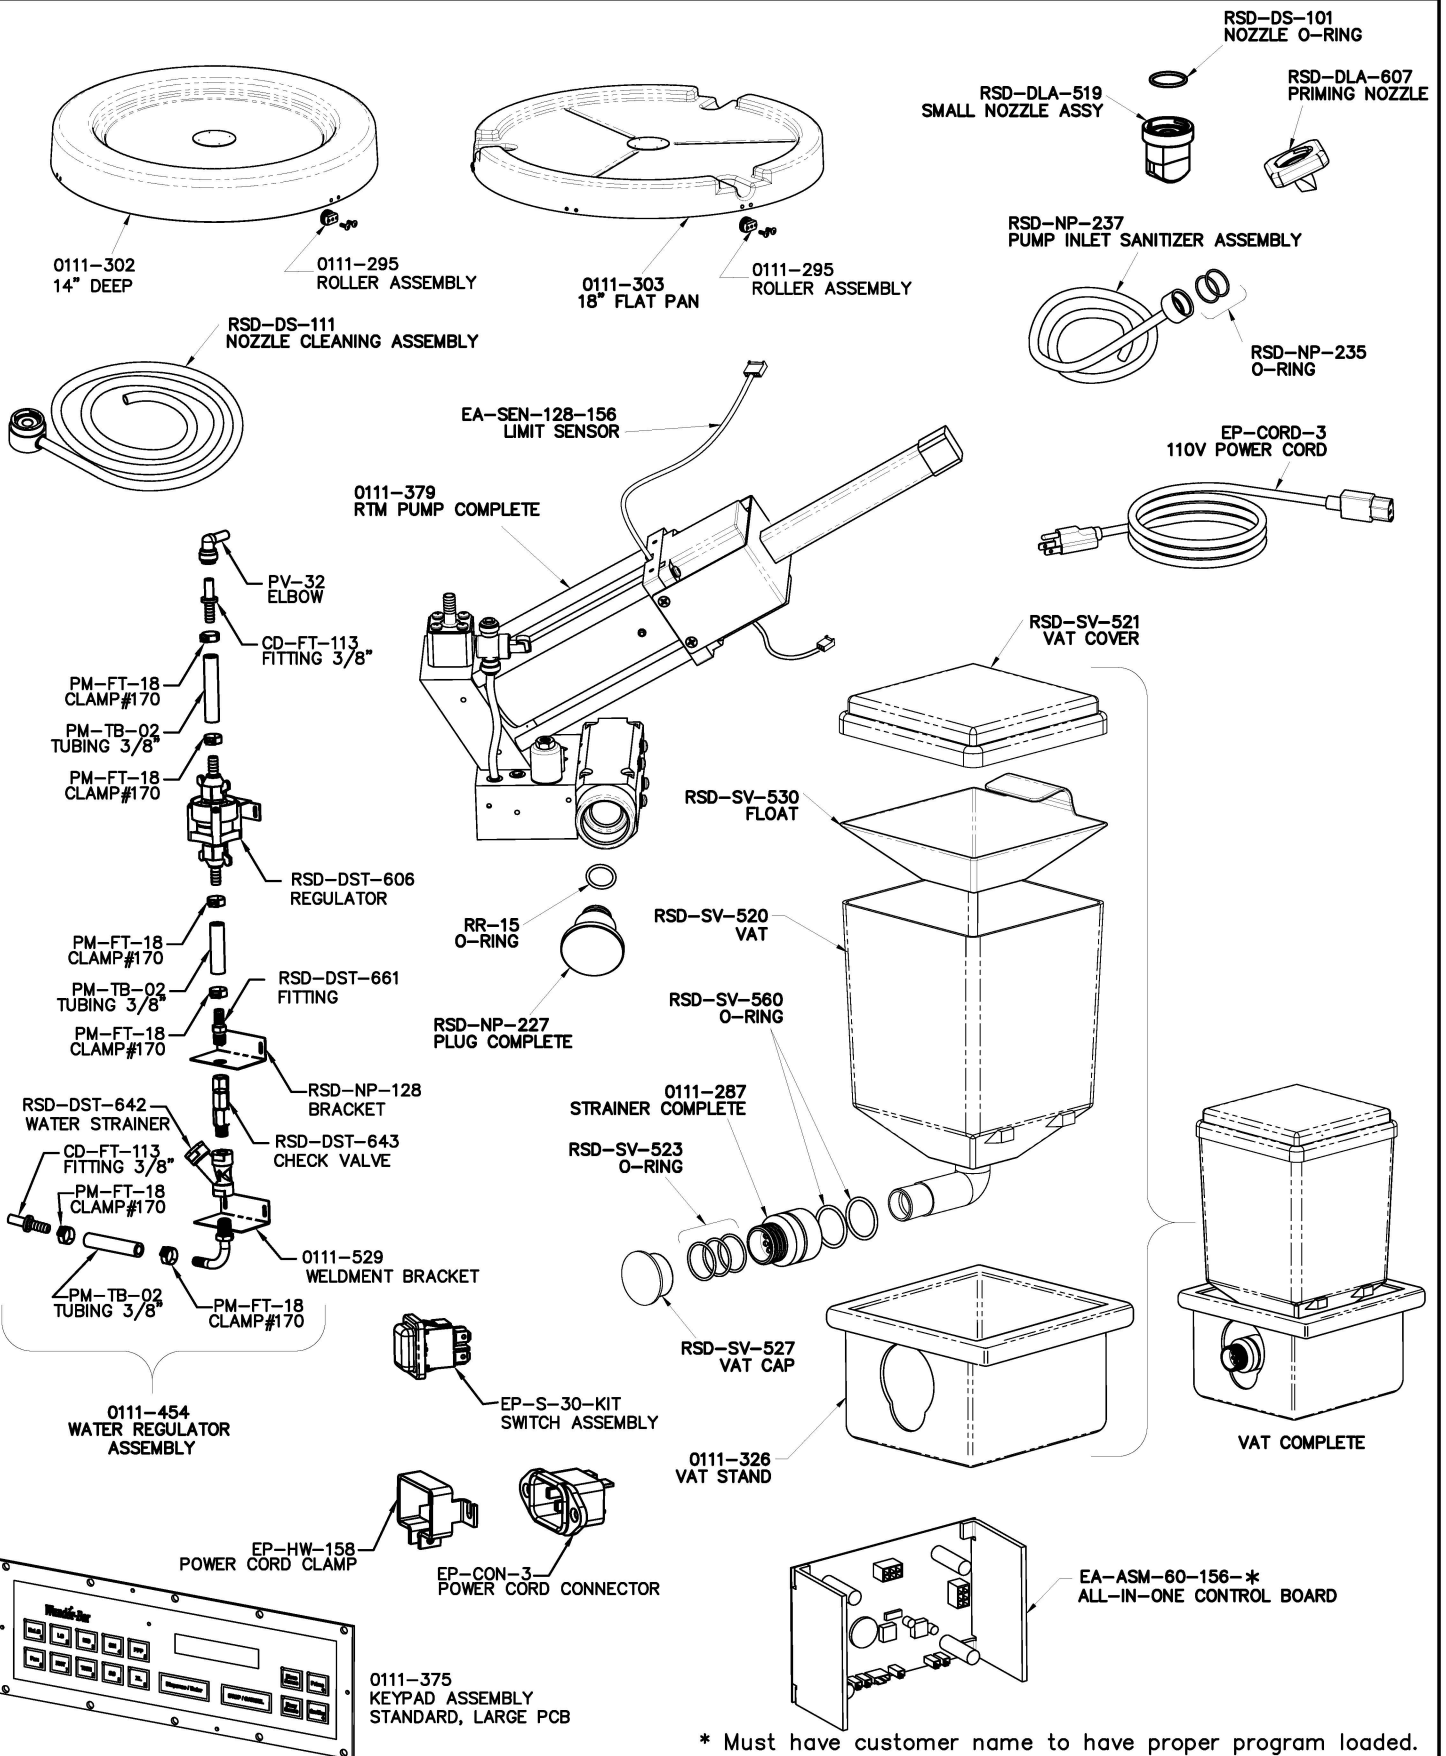

RSD-1-RTM-1-CW-CE REPLACEMENT PARTS

* Must have customer name to have proper program loaded.

0150394B.DWG / 24 JUL 2017

Wunder-Bar™

AUTOMATIC BAR CONTROLS, INC.
2060 CESSNA DR, SUITE 100
VACAVILLE, CA 95688

www.wunderbar.com

TOLL FREE : (800) 722-6738
PHONE: (707) 448-5151
FAX : (707) 448-1521