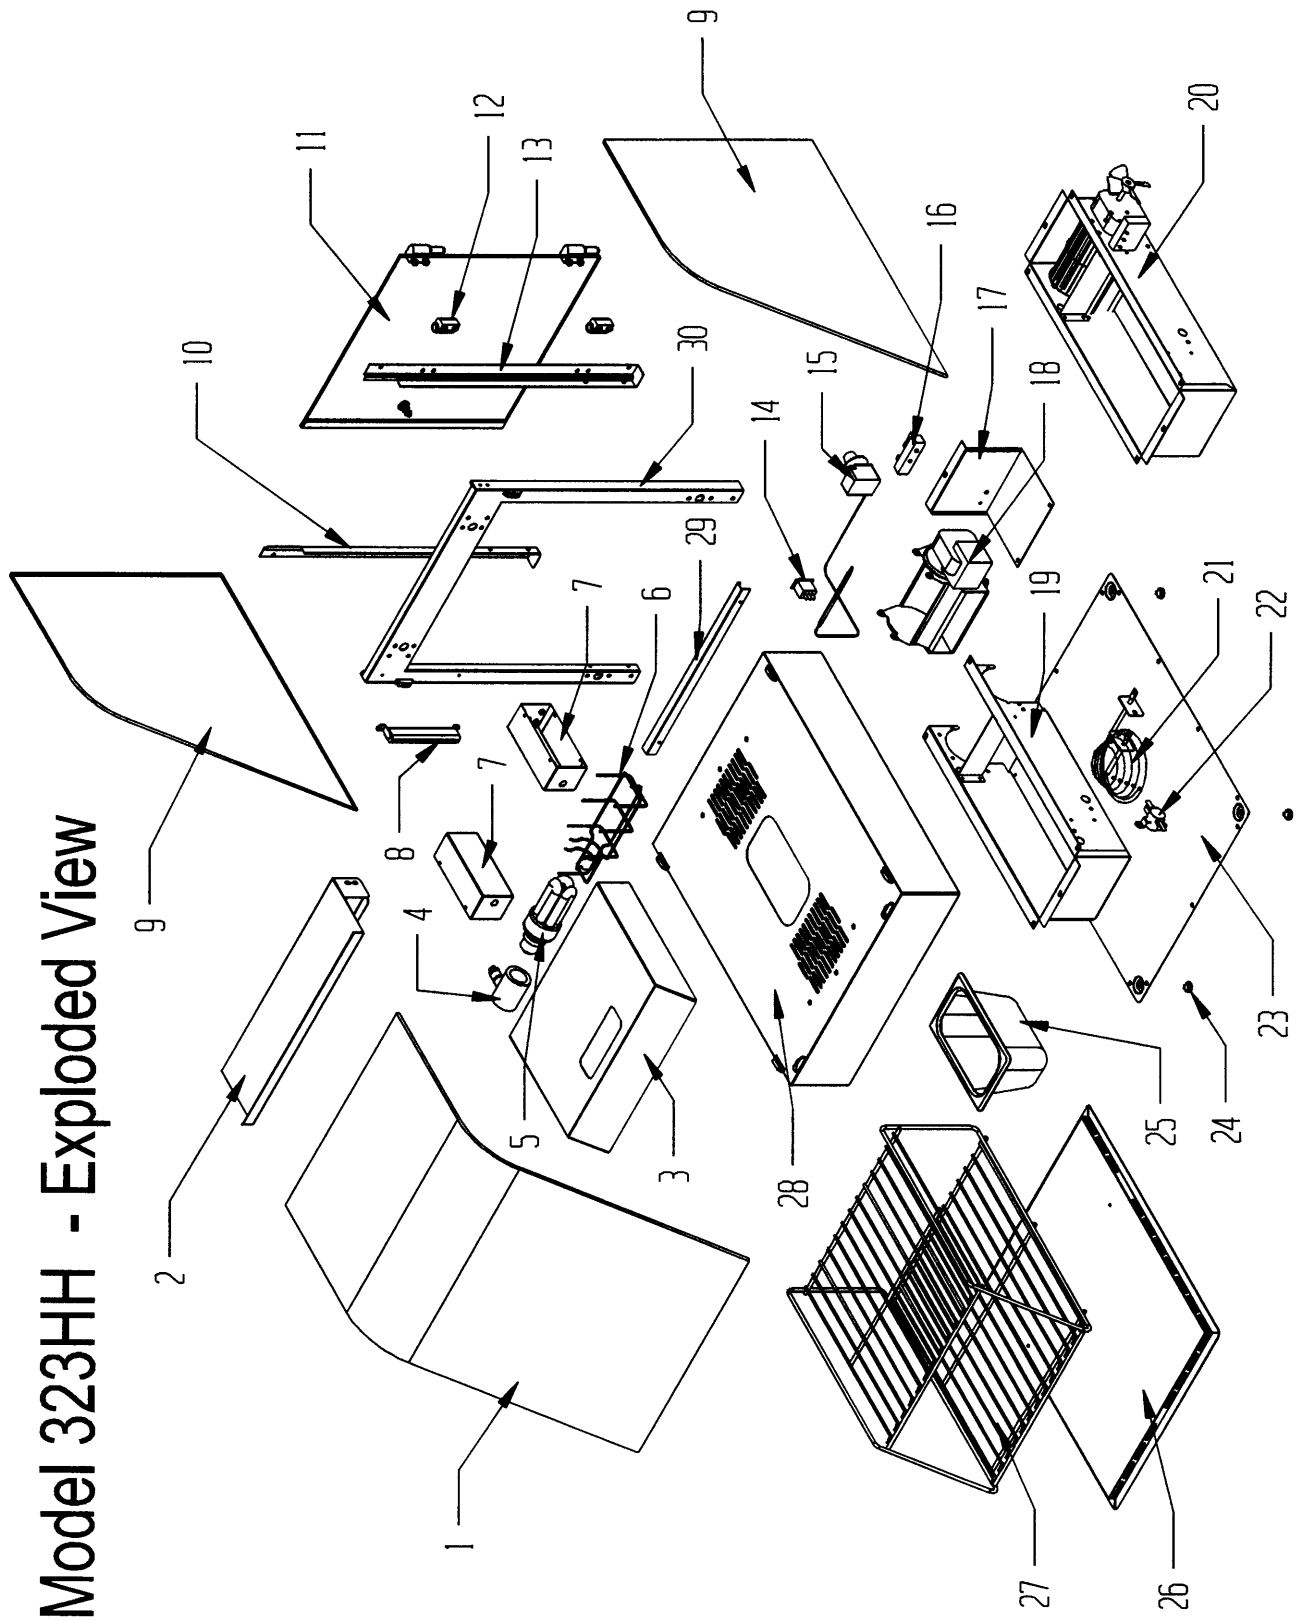

# Model 323HH - Exploded View

# Model 323/304HH - Parts List/ Wiring Diagram

Key	Prt. #	Description	Qty.	Key	Prt. #	Description	Qty.
1	0021945	Curved Glass	1	27	0021986	Rack	1
2	0022228	Top Bracket Weldment	1	28	0022221	Base Weldment	1
3	0022234	Light Shroud	1	29	0022225	Door Filler (Base)	1
4	0016602	Light Socket Assy.	1	30	0022226	Back Frame Weldment	1
5	0018180	Lamp, GE Compact Fluor.	1	*	*	*	*
6	0022312	Bulb Guard	1	*	*	*	*
7	0021989	Light Support	2	*	*	*	*
8	0016123	Thermometer	1	*	*	*	*
9	0021946	Side Glass	2	35	0022277	Power cord Assy.	1
10	0022232	Filler (Back Frame)	1	36	0016539	Wire, 35", 18 ga., black	1
11	0022276	Door Assy.	1	37	0016538	Wire, 35", 18 ga., white	1
12	0022065F	Nylon Lift-off Hinge (female)	2	38	00145	Wire Nut	2
13	0022231	Hinge Bracket	1	39	0021370	Wire, 8", 18 ga., black	1
14	00486	Lighted Rocker Switch	1	40	0017705	Wire, 20", 12 ga., white	1
15	0021978	Thermostat Assy.	1	41	0017361	Wire, 19", 18 ga., white	1
16	0016448	Terminal Block	1	42	0021192	Wire, 10", 16 ga., black	1
17	0022314	End - Air Chamber (Fasco)	1	43	0017292	Wire, 10", 14 ga., black	1
18	0022309	Blower Assy. (Fasco)	1	44	0021185	Wire, 10", 16 ga., white	1
19	0022316	Air Chamber Weldment (Fasco)	1	45	0021976	Wire, 42", 16 ga., green	1
20*	0022219*	Blower Assy. * Alternate	1	*	*	*	*
21	0021010	Element Assy. 800W, 115V	1	*	*	*	*
22	0017379	High Limit Thermostat	1	*	*	*	*
23	0022233	Bottom Panel	1	*	*	*	*
24	0021948	Button Bumper	4	*	*	*	*
25	0021998	Pan, #30942	1	*	*	*	*
26	0021993	Clean out Tray Weldment	1	*	*	*	*