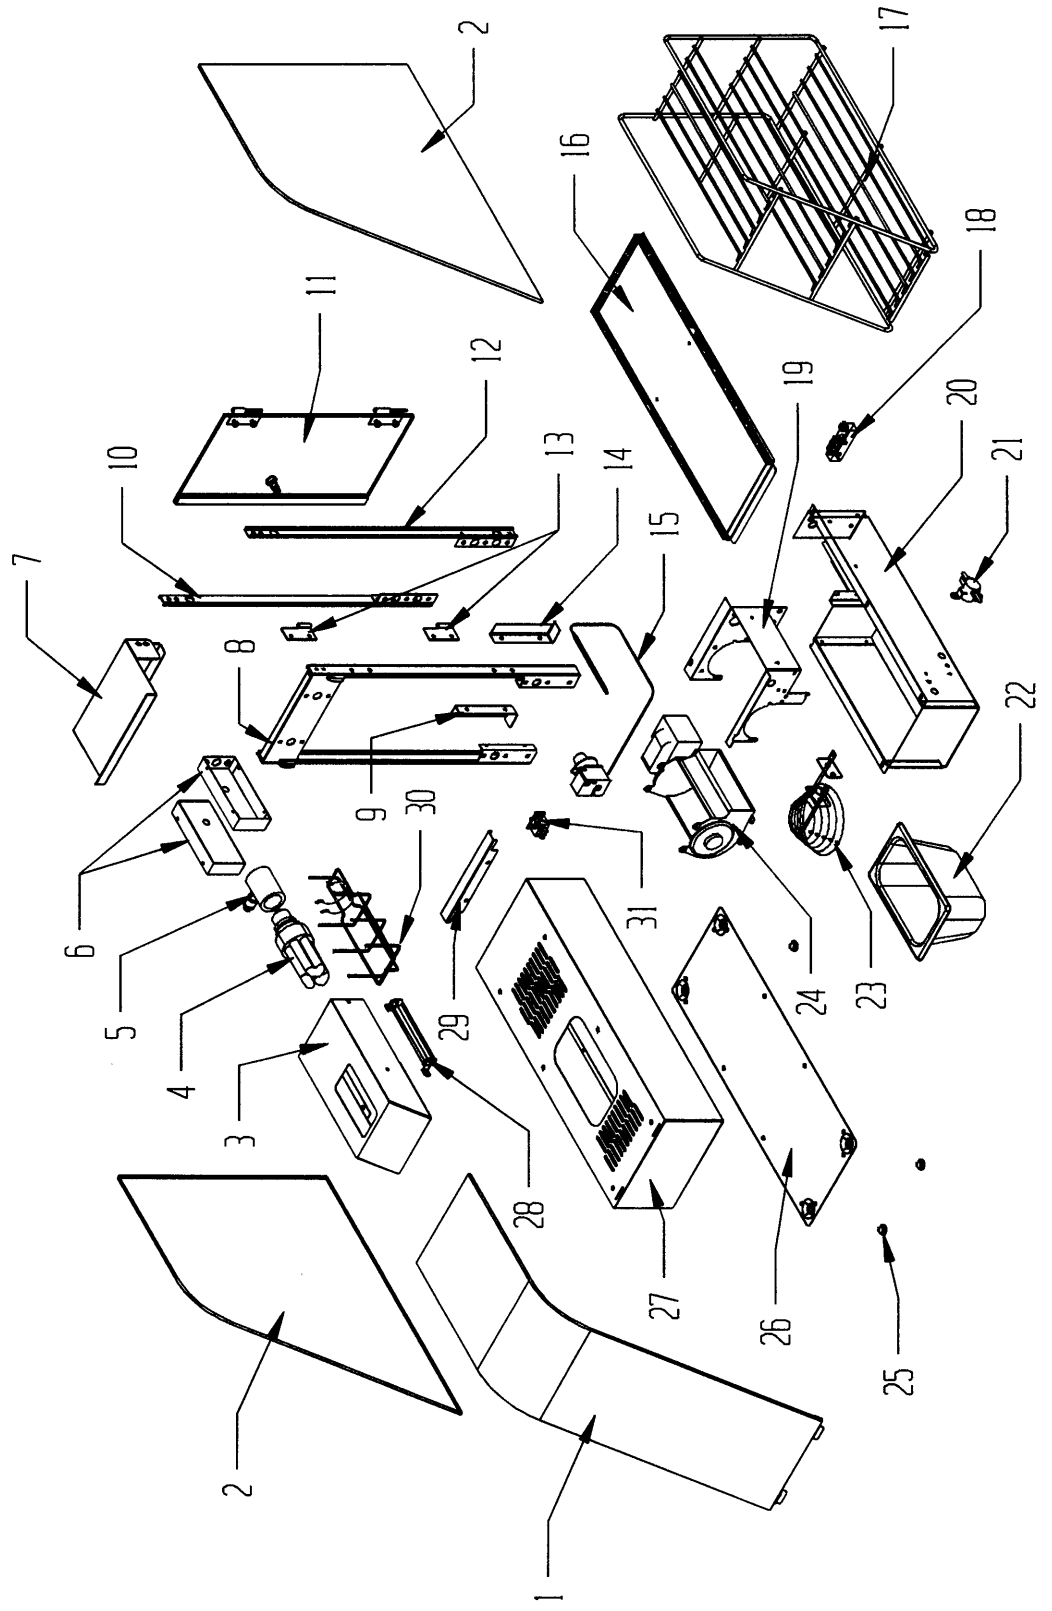

Model 323HH-7 - Exploded View

Model 323/304HH-7 - Parts List/ Wiring Diagram

| Key | Prt. # | Description | Qty. | Key | Prt. # | Description | Qty. |
|-----|----------|-----------------------------|------|-----|---------|--------------------------|------|
| 1 | 0022310 | Curved Panel Assy. | 1 | 27 | 0022255 | Base Weldment | 1 |
| 2 | 0021946 | Side Glass | 2 | 28 | 0016123 | Thermometer | 1 |
| 3 | 0022292 | Light Shroud | 1 | 29 | 0022299 | Door Filler (Base) | 1 |
| 4 | 0018180 | Lamp, GE Compact Fluor. | 1 | 30 | 0022312 | Bulb Guard | 1 |
| 5 | 0022246 | Light Socket Assy. | 1 | 31 | 00486 | Lighted Rocker Switch | 1 |
| 6 | 0022209 | Arm-Light Support | 2 | * | * | * | * |
| 7 | 0022265 | Top Bracket Weldment | 1 | * | * | * | * |
| 8 | 0022257 | Back Frame Weldment | 1 | * | * | * | * |
| 9 | 0022263 | Right Frame Bracket | 1 | 35 | 0022277 | Power cord Assy. | 1 |
| 10 | 0022261 | Right Frame Filler Weldment | 1 | 36 | 0016539 | Wire, 35", 18 ga., black | 1 |
| 11 | 0022276 | Door Assy. | 1 | 37 | 0016538 | Wire, 35", 18 ga., white | 1 |
| 12 | 0022264 | Left Frame Filler Weldment | 2 | 38 | 00145 | Wire Nut | 2 |
| 13 | 0016141 | Hinge, female | 2 | 39 | 0021370 | Wire, 8", 18 ga., black | 1 |
| 14 | 0022264 | Left Frame Bracket | 1 | 40 | 0017705 | Wire, 20", 12 ga., white | 1 |
| 15 | 0017248 | Thermostat, water 75-175°F | 1 | 41 | 0017361 | Wire, 19", 18 ga., white | 1 |
| 16 | 0022306 | Clean Out Cap Weldment | 1 | 42 | 0021192 | Wire, 10", 16 ga., black | 1 |
| 17 | 0021987 | Rack | 1 | 43 | 0017292 | Wire, 10", 14 ga., black | 1 |
| 18 | 0016448 | Terminal Block | 1 | 44 | 0021185 | Wire, 10", 16 ga., white | 1 |
| 19 | 0022297 | Blower Mount | 1 | 45 | 0021976 | Wire, 42", 16 ga., green | 1 |
| 20 | 0022295 | Air Chamber Weldment | 1 | * | * | * | * |
| 21 | 0017379 | High Limit Thermostat | 1 | * | * | * | * |
| 22 | 0021998 | Water Pan (Vollrath#30942) | 1 | * | * | * | * |
| 23 | 0016447P | Element Assy., 550W@115V | 1 | * | * | * | * |
| 24 | 0022309 | Blower Assy., FASCO | 1 | * | * | * | * |
| 25 | 0021948 | Button Bumper | 4 | * | * | * | * |
| 26 | 0022293 | Bottom Panel | 1 | * | * | * | * |