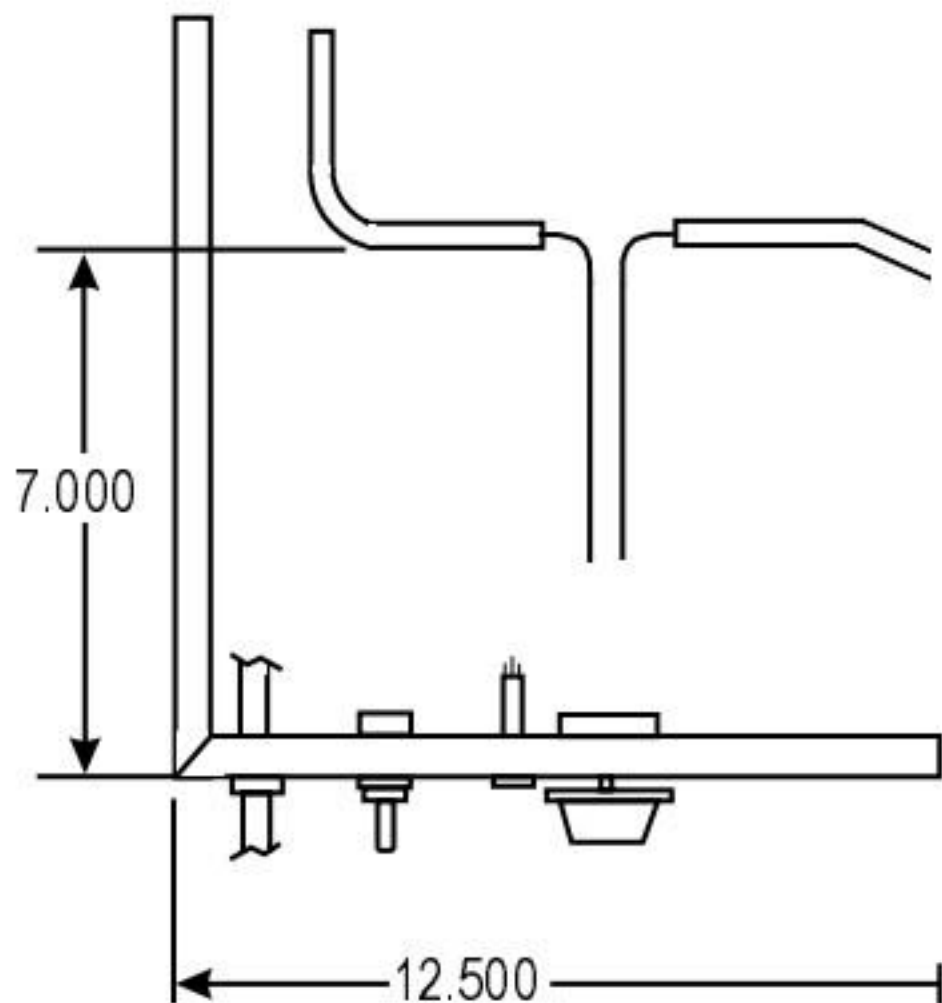

Wire Diagram

Use with E.G.O. Infinite Switch

ROPE HEATER

ROPE HEATER
Routing Pattern