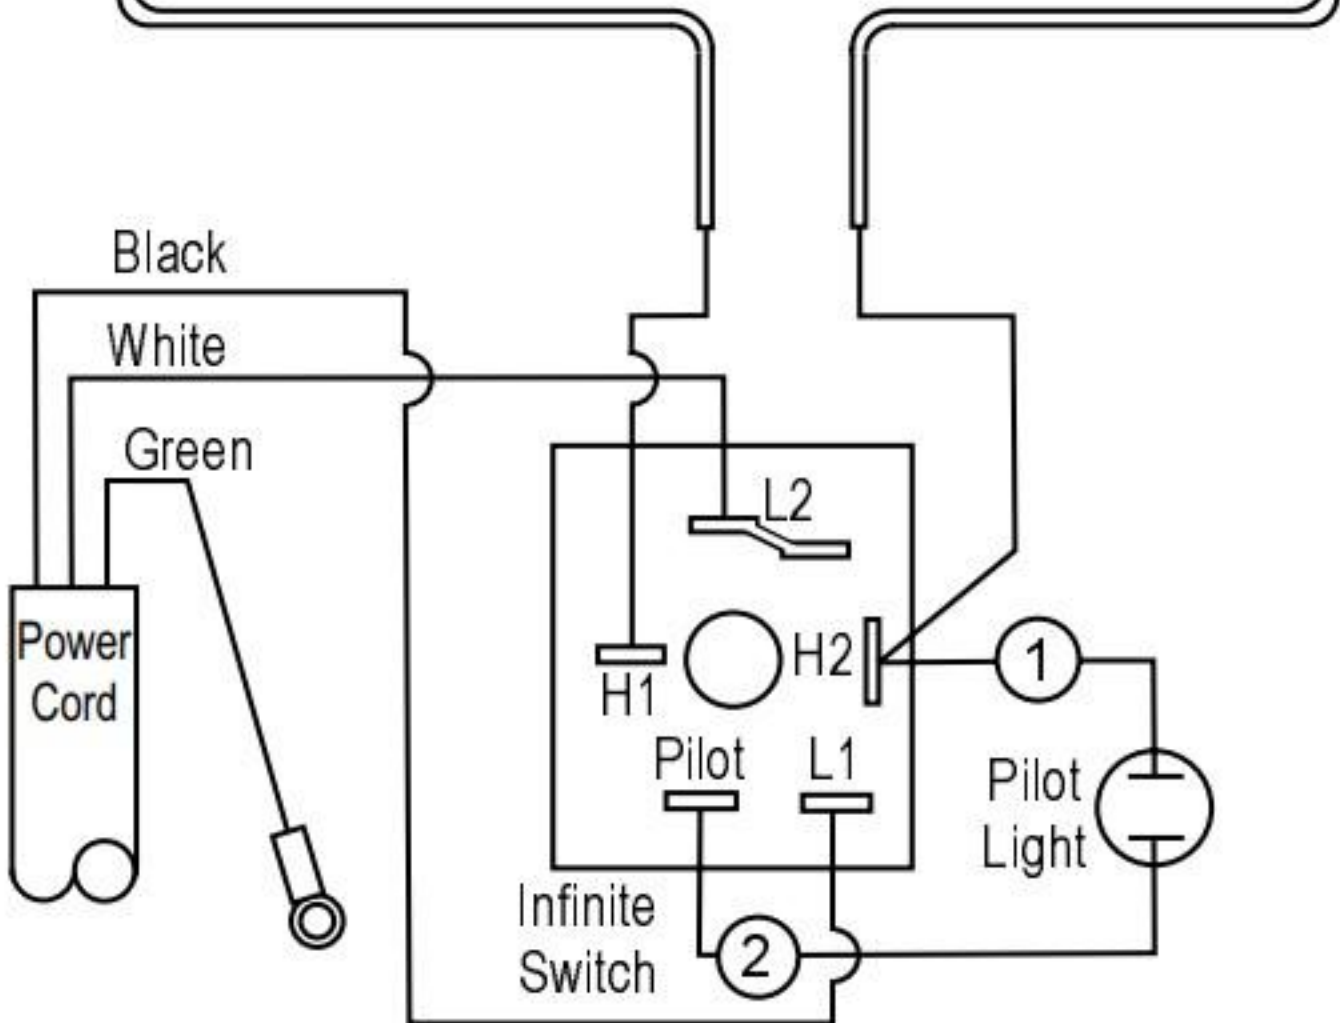

Wire Diagram

Use with E.G.O. Infinite Switch

ROPE HEATER

ROPE HEATER
Routing Pattern