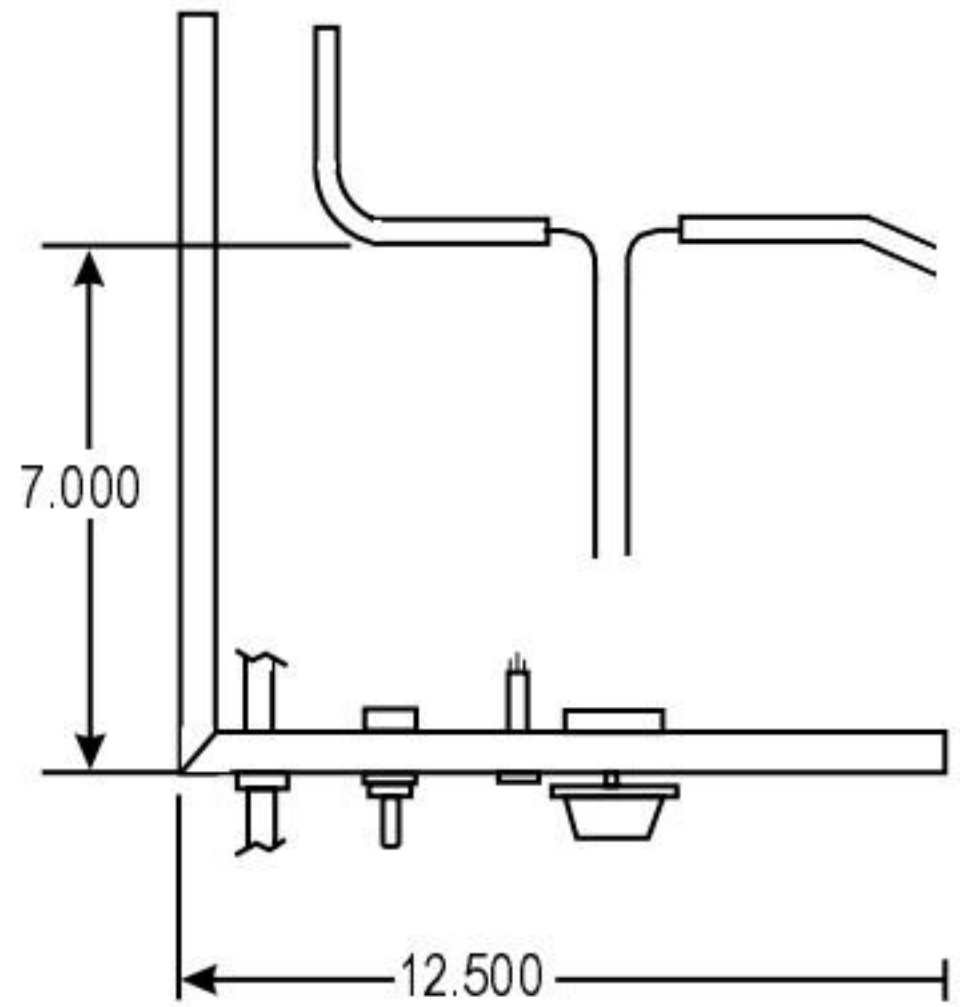

Wire Diagram

Use with E.G.O. Infinite Switch

ROPE HEATER

ROPE HEATER
Routing Pattern