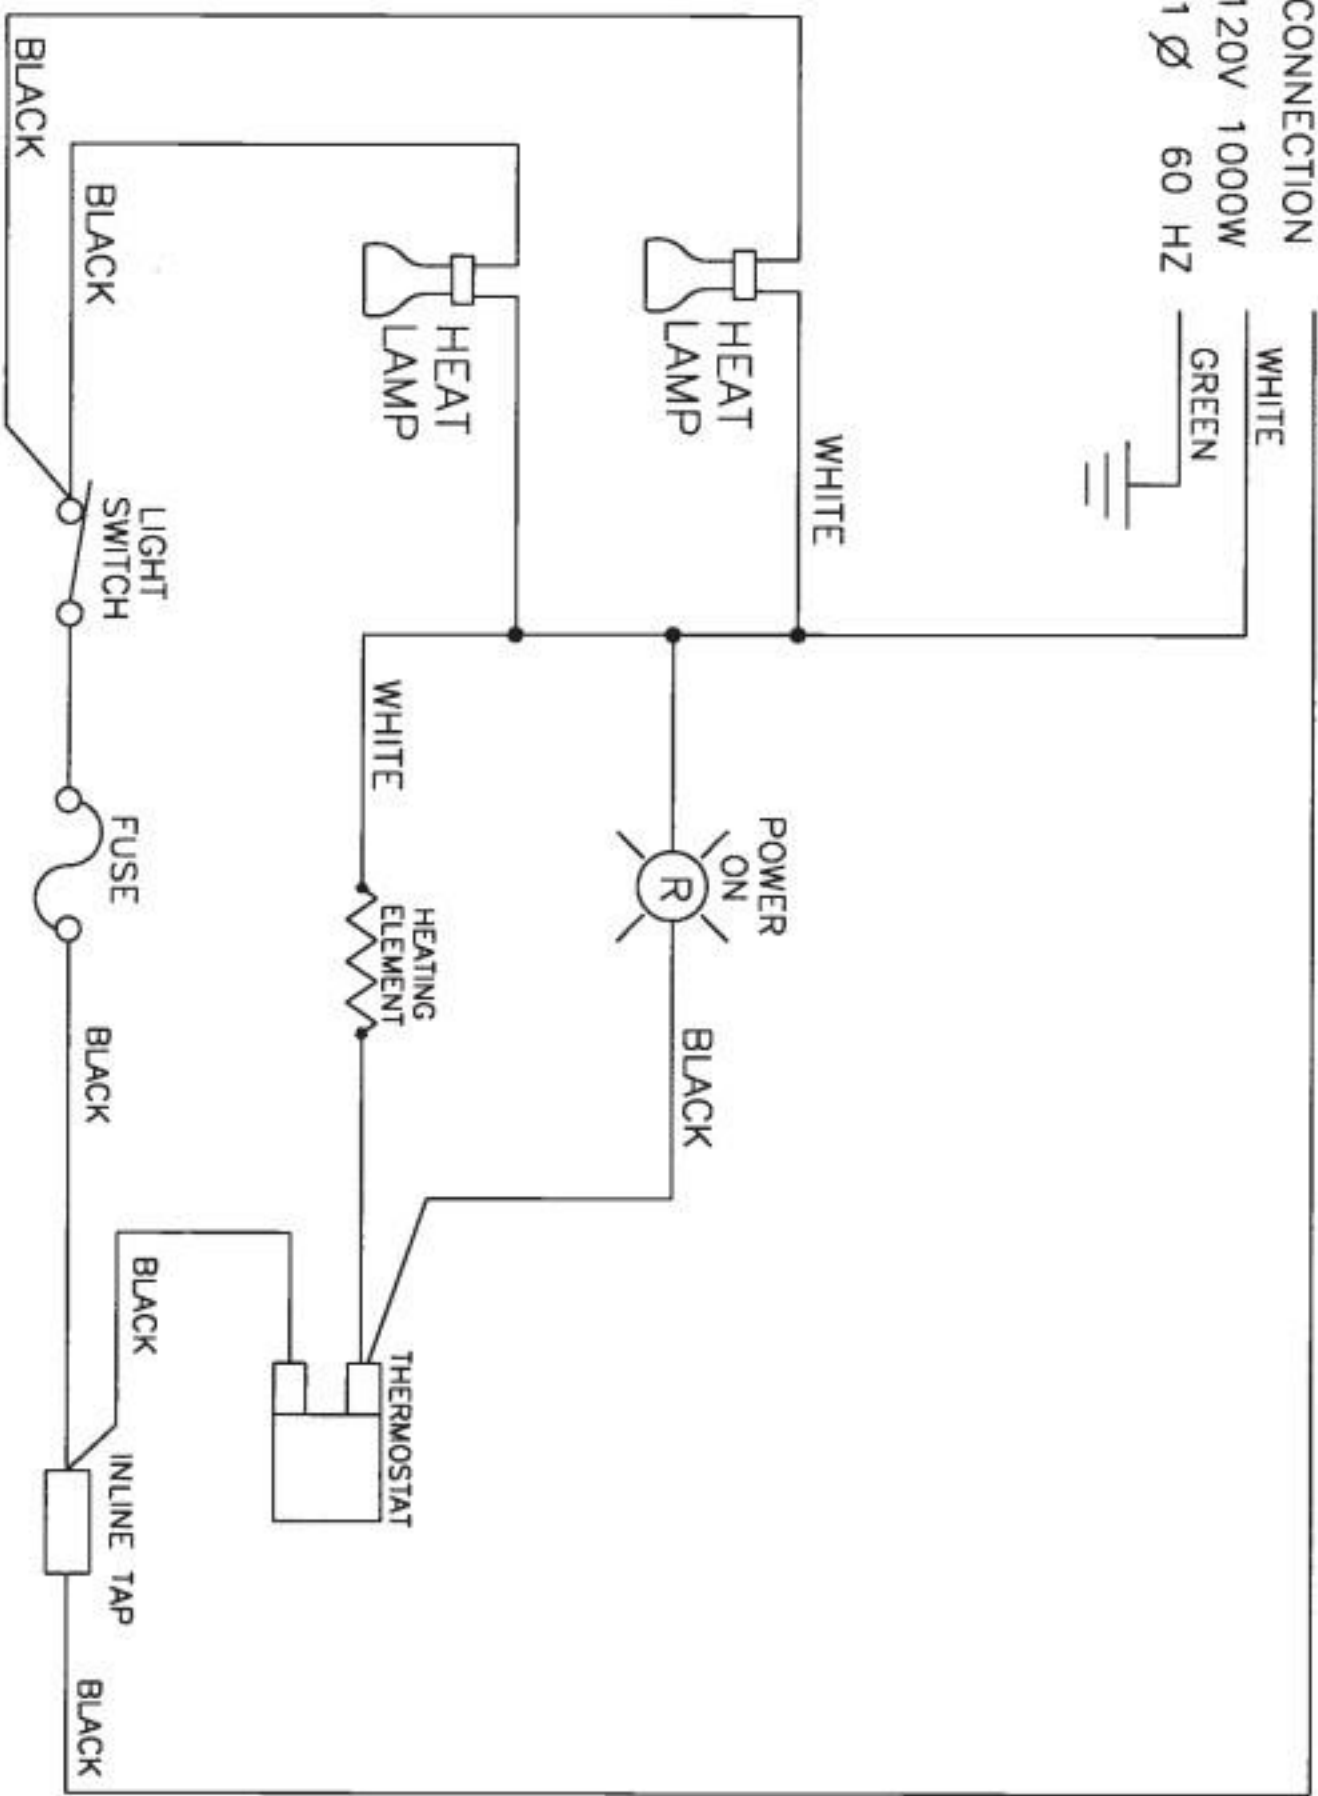

POWER CONNECTION

120V 1000W  
1 Ø 60 HZ

BLACK

WHITE

GREEN

POWER CONNECTION

120V  
1  $\emptyset$  60 HZ  
750W 6.25A

POWER CONNECTION

120V 1000W  
1 Ø 60 HZ

BLACK

WHITE

GREEN