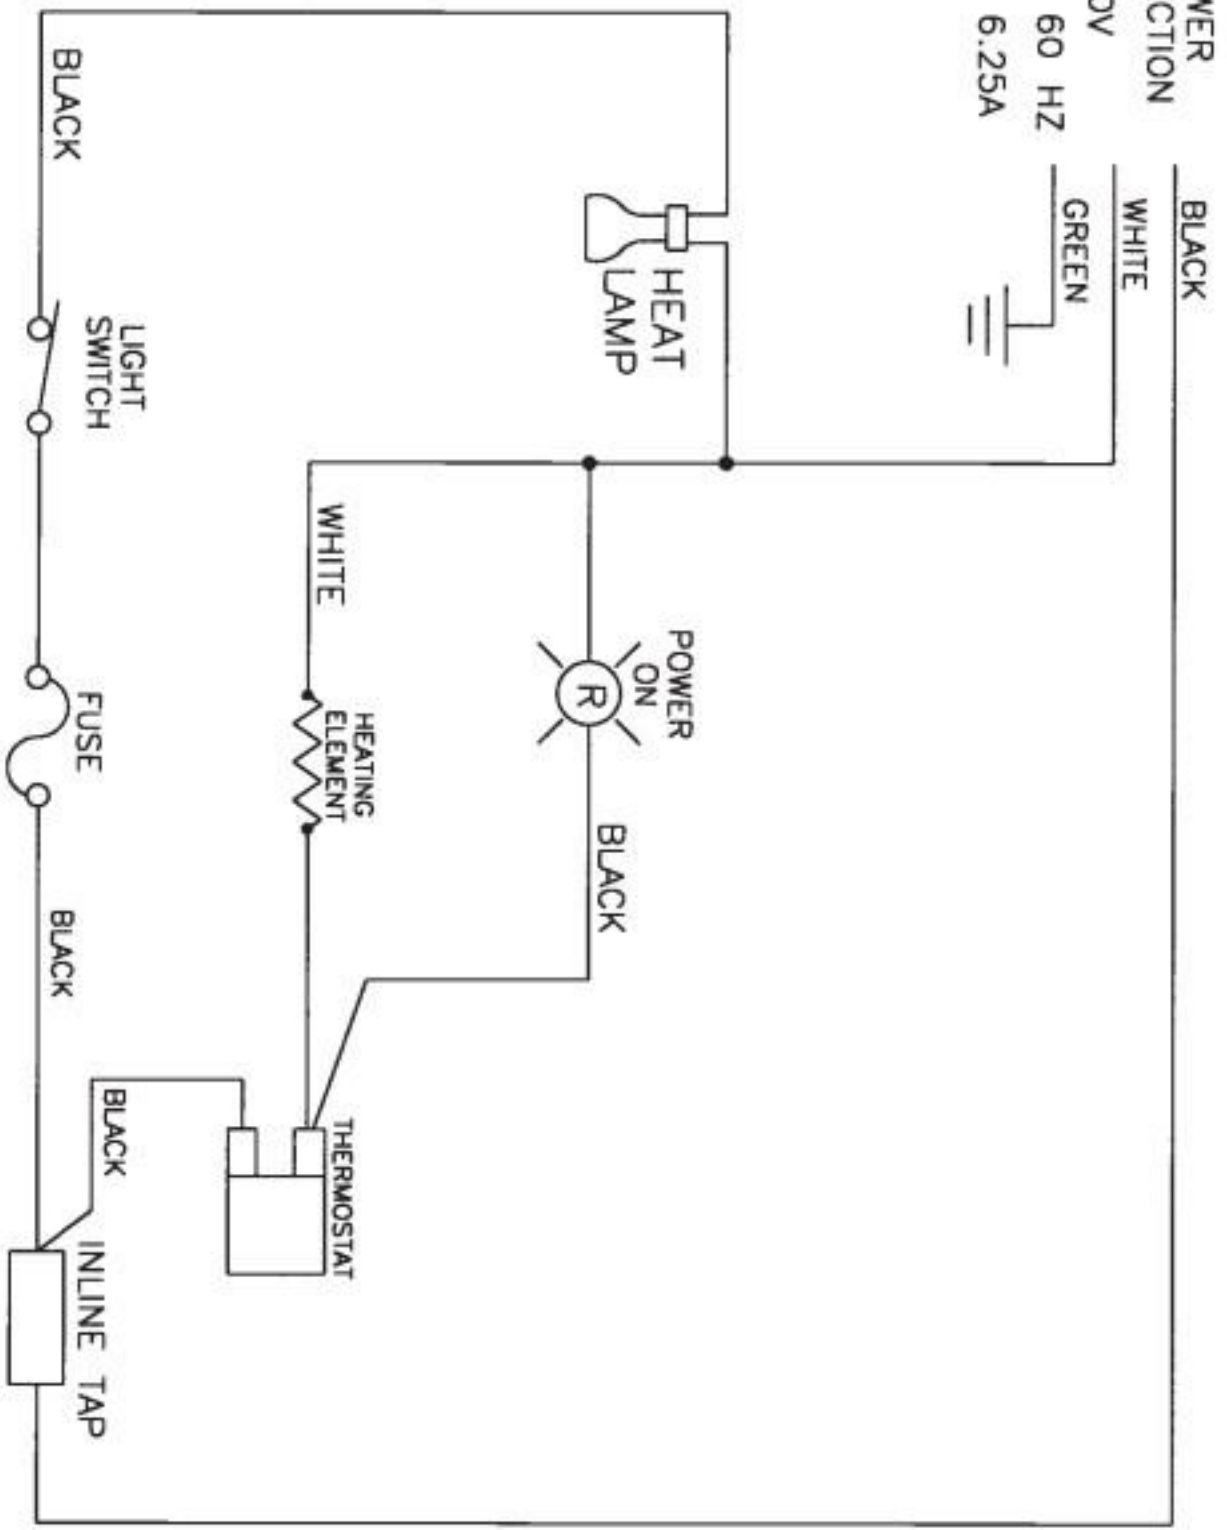

POWER CONNECTION

120V 1000W  
1 Ø 60 HZ

BLACK

WHITE

GREEN

POWER CONNECTION

120V  
1  $\emptyset$  60 HZ  
750W 6.25A

POWER CONNECTION

120V 1000W  
1 Ø 60 HZ

BLACK

WHITE

GREEN