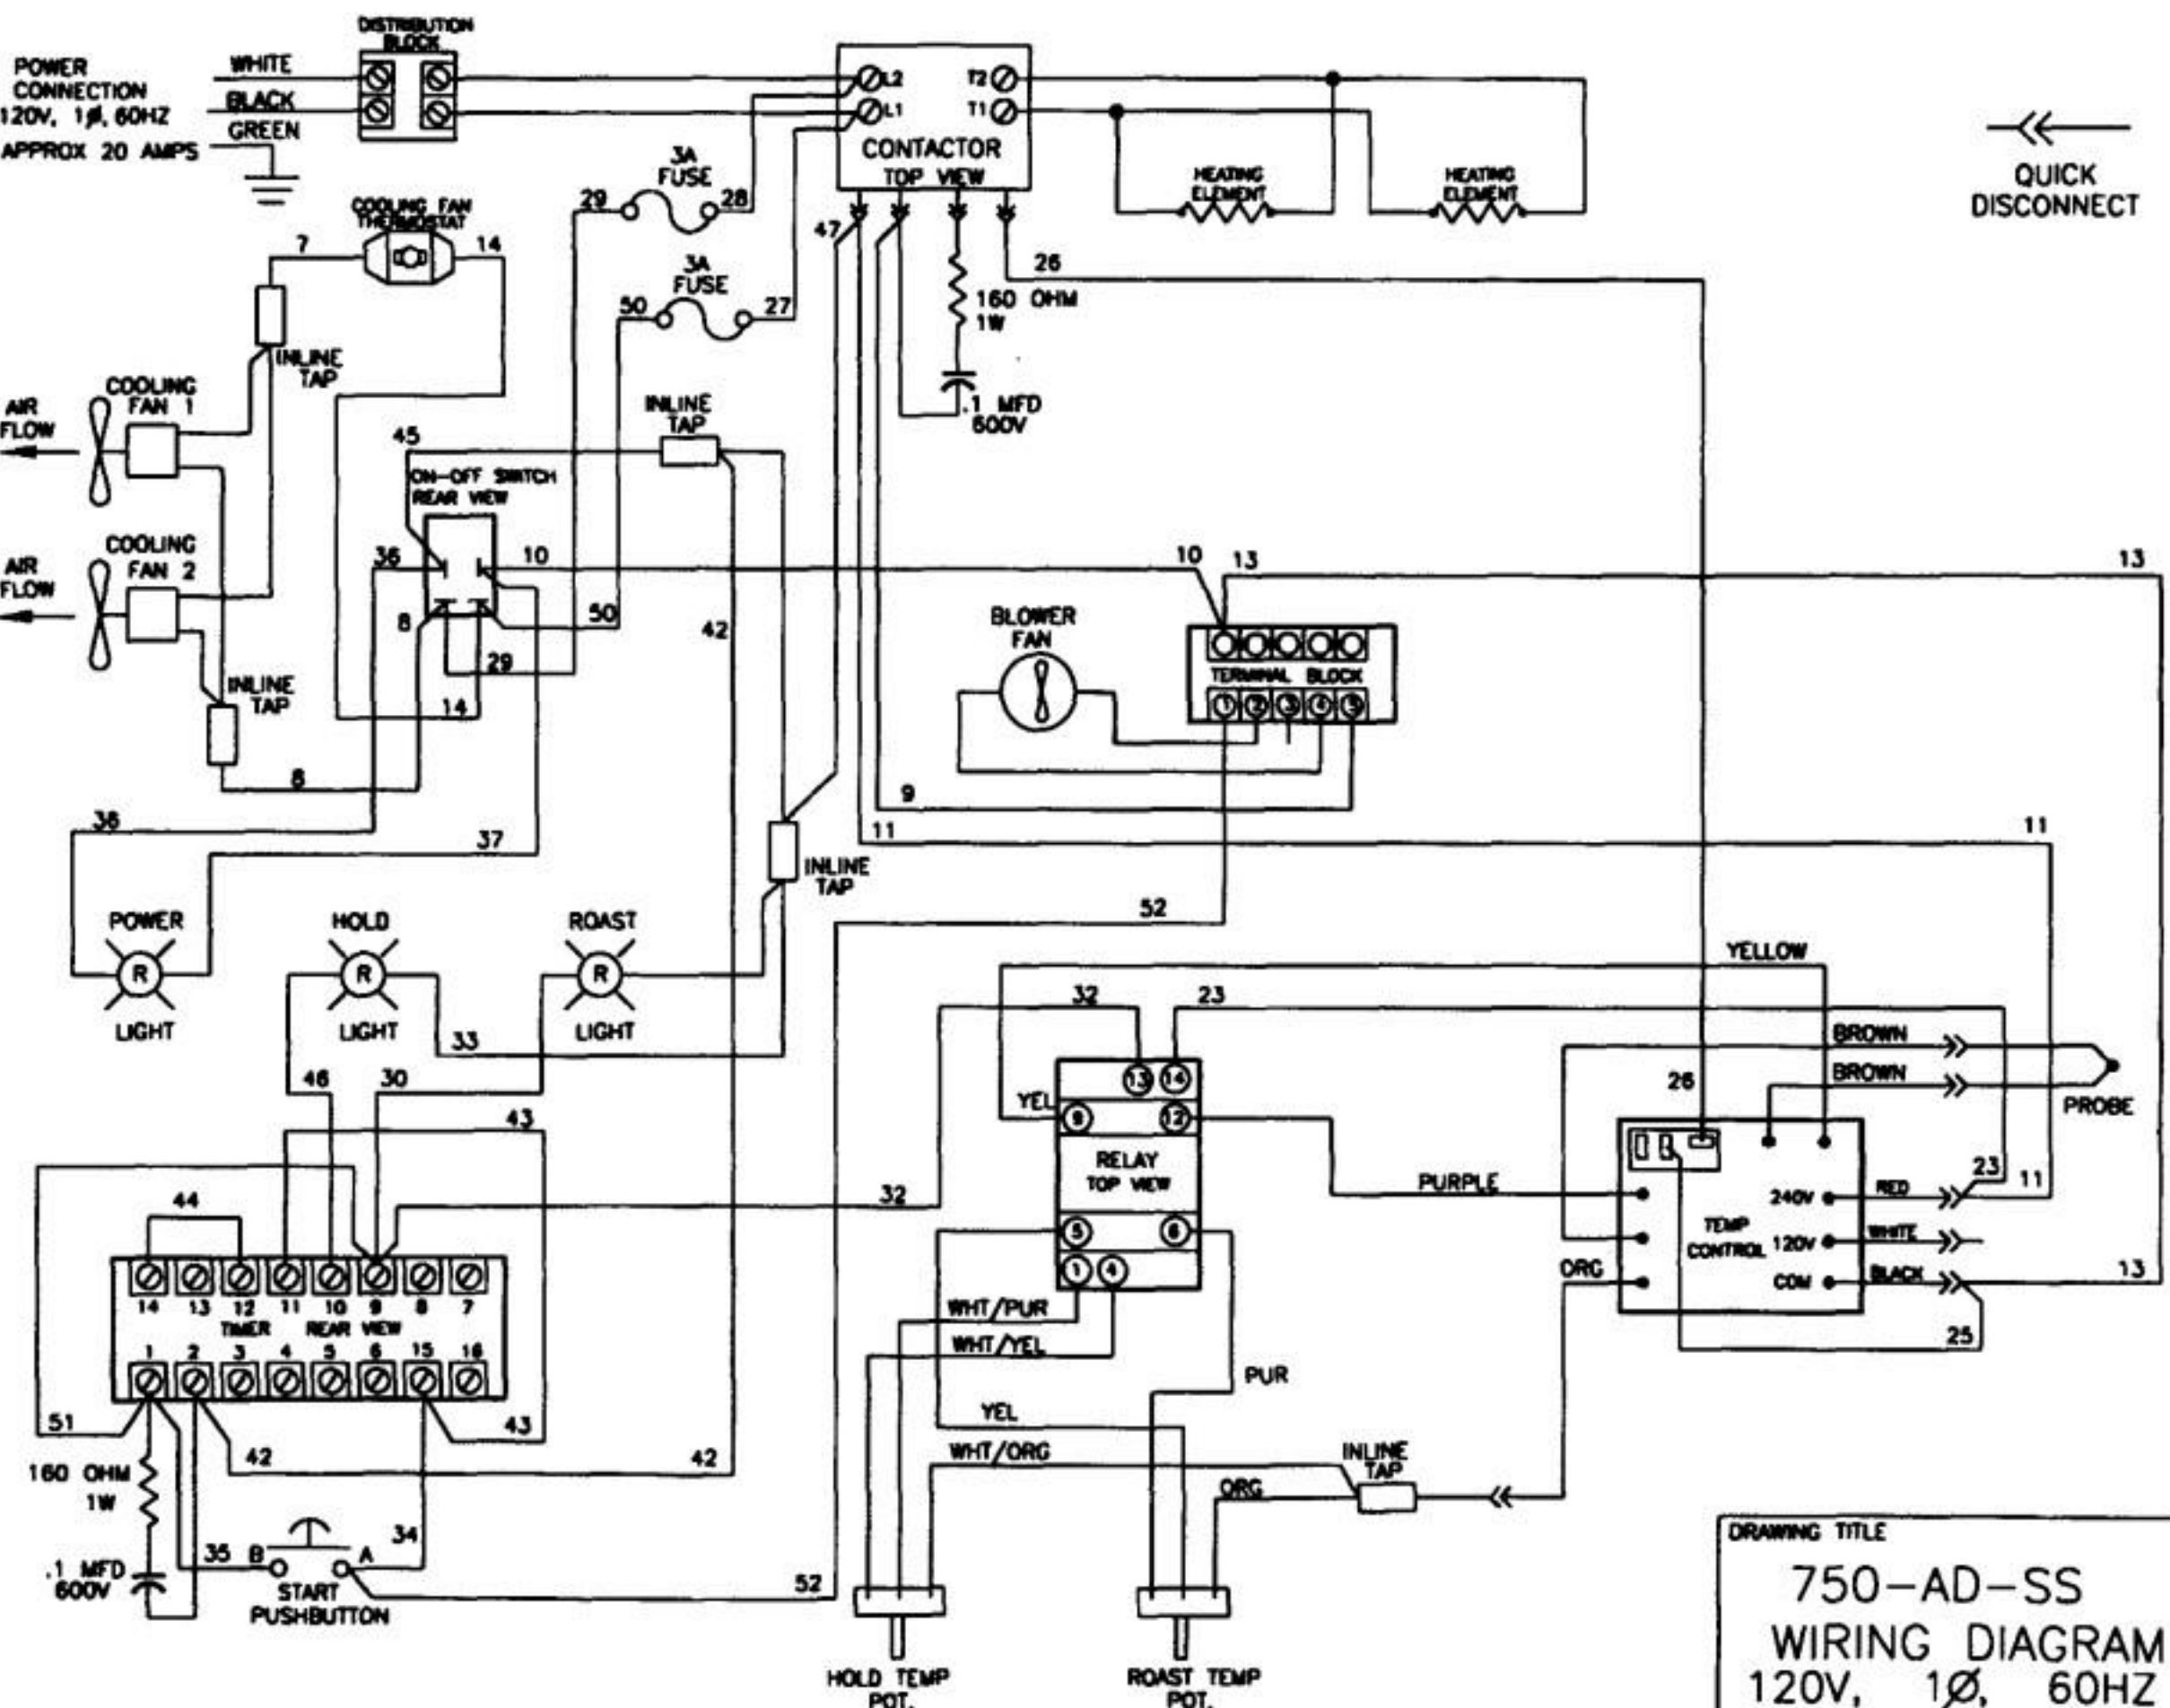

POWER CONNECTION
 208V, 1 ϕ , 60HZ
 APPROX 20 AMPS
 240V--23 AMPS

←←
 QUICK DISCONNECT

DRAWING TITLE
 1200-AD-SS
 WIRING DIAGRAM
 208V, 1PH, 60HZ

POWER CONNECTION
208V, 1 ϕ , 60HZ
APPROX 20 AMPS
240V--23 AMPS

←←
QUICK
DISCONNECT

DRAWING TITLE
1000-AD-SS
WIRING DIAGRAM
208V, 1PH, 60HZ

POWER CONNECTION
120V, 1 ϕ , 60HZ
APPROX 20 AMPS

DRAWING TITLE
1000-AD-SS
WIRING DIAGRAM
120V, 1 ϕ , 60HZ

POWER CONNECTION
120V, 1 ϕ , 60HZ
APPROX 20 AMPS

DRAWING TITLE
750-AD-SS
WIRING DIAGRAM
120V, 1 ϕ , 60HZ