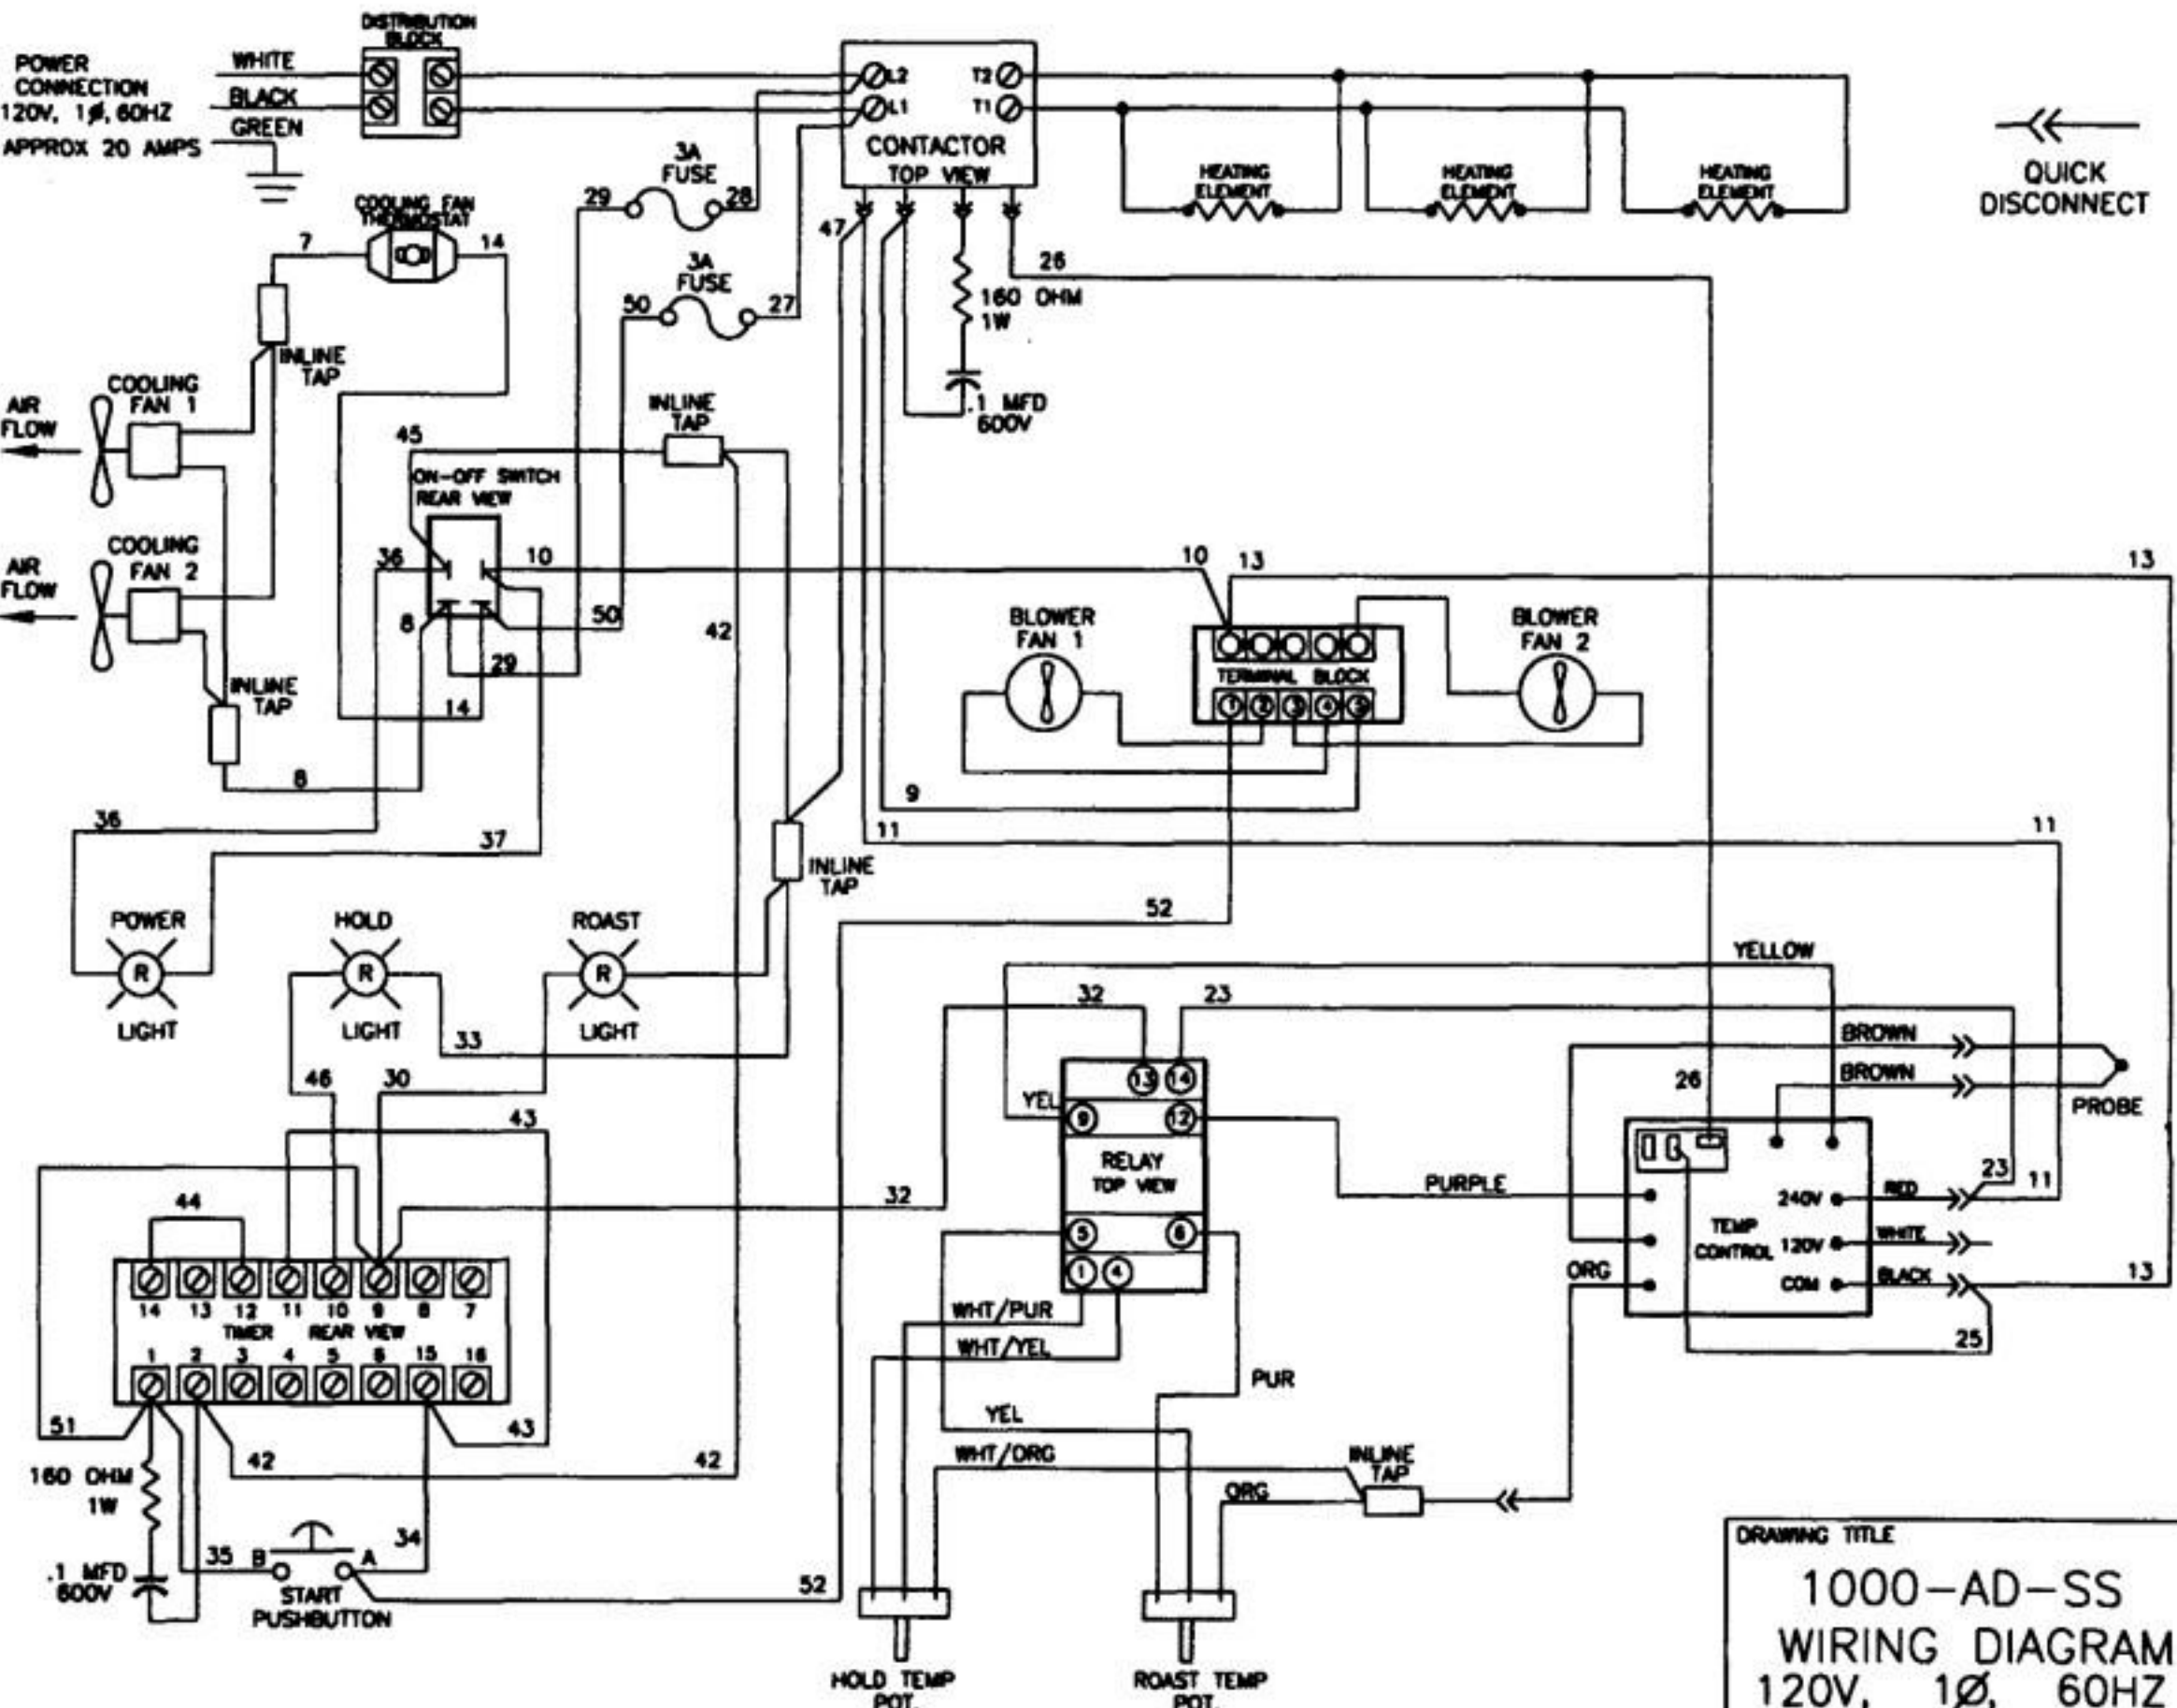

POWER CONNECTION
 208V, 1 ϕ , 60HZ
 APPROX 20 AMPS
 240V--23 AMPS

←←
 QUICK DISCONNECT

DRAWING TITLE
 1200-AD-SS
 WIRING DIAGRAM
 208V, 1PH, 60HZ

POWER CONNECTION
208V, 1 ϕ , 60HZ
APPROX 20 AMPS
240V--23 AMPS

←←
QUICK
DISCONNECT

DRAWING TITLE
1000-AD-SS
WIRING DIAGRAM
208V, 1PH, 60HZ

POWER CONNECTION
120V, 1 ϕ , 60HZ
APPROX 20 AMPS

DRAWING TITLE
1000-AD-SS
WIRING DIAGRAM
120V, 1 ϕ , 60HZ

POWER CONNECTION
120V, 1 ϕ , 60HZ
APPROX 20 AMPS

DRAWING TITLE
750-AD-SS
WIRING DIAGRAM
120V, 1 ϕ , 60HZ