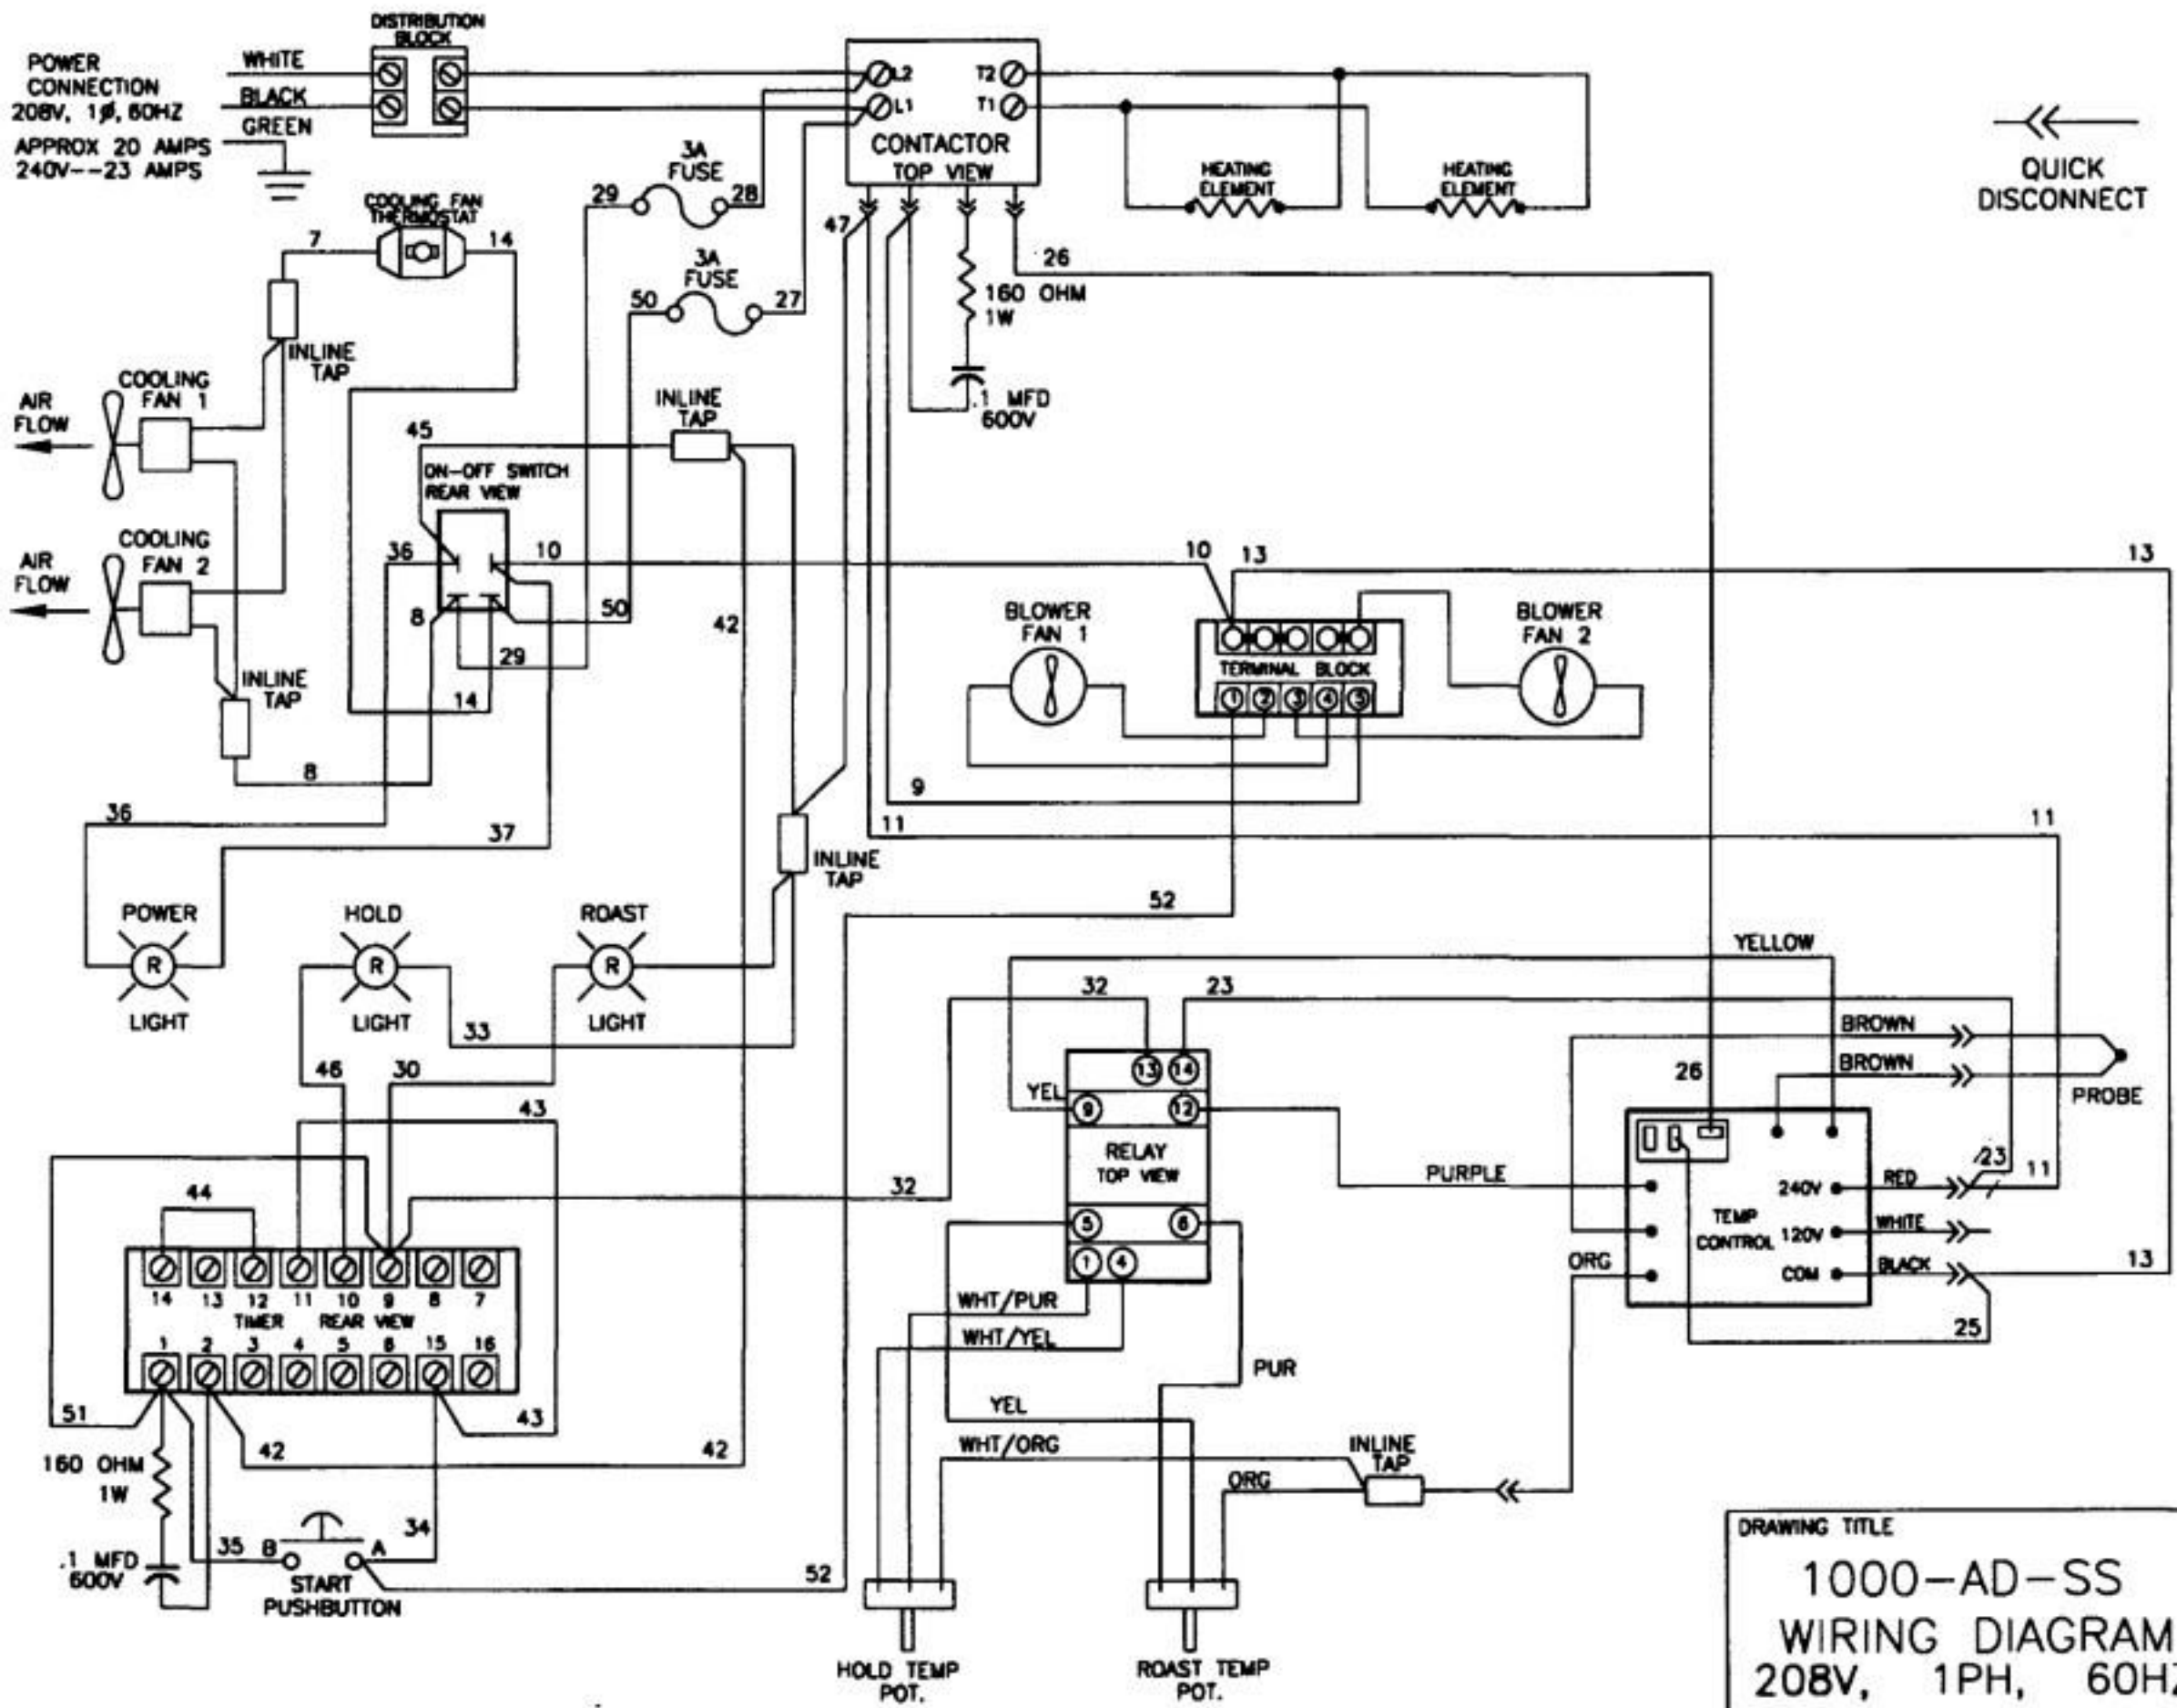

POWER CONNECTION
 208V, 1 ϕ , 60HZ
 APPROX 20 AMPS
 240V--23 AMPS

←←
 QUICK DISCONNECT

DRAWING TITLE
 1200-AD-SS
 WIRING DIAGRAM
 208V, 1PH, 60HZ

POWER CONNECTION
208V, 1 ϕ , 60HZ
APPROX 20 AMPS
240V--23 AMPS

←←
QUICK
DISCONNECT

DRAWING TITLE
1000-AD-SS
WIRING DIAGRAM
208V, 1PH, 60HZ

POWER CONNECTION
120V, 1 ϕ , 60HZ
APPROX 20 AMPS

DRAWING TITLE
1000-AD-SS
WIRING DIAGRAM
120V, 1 ϕ , 60HZ

POWER CONNECTION
120V, 1 ϕ , 60HZ
APPROX 20 AMPS

DRAWING TITLE
750-AD-SS
WIRING DIAGRAM
120V, 1 ϕ , 60HZ