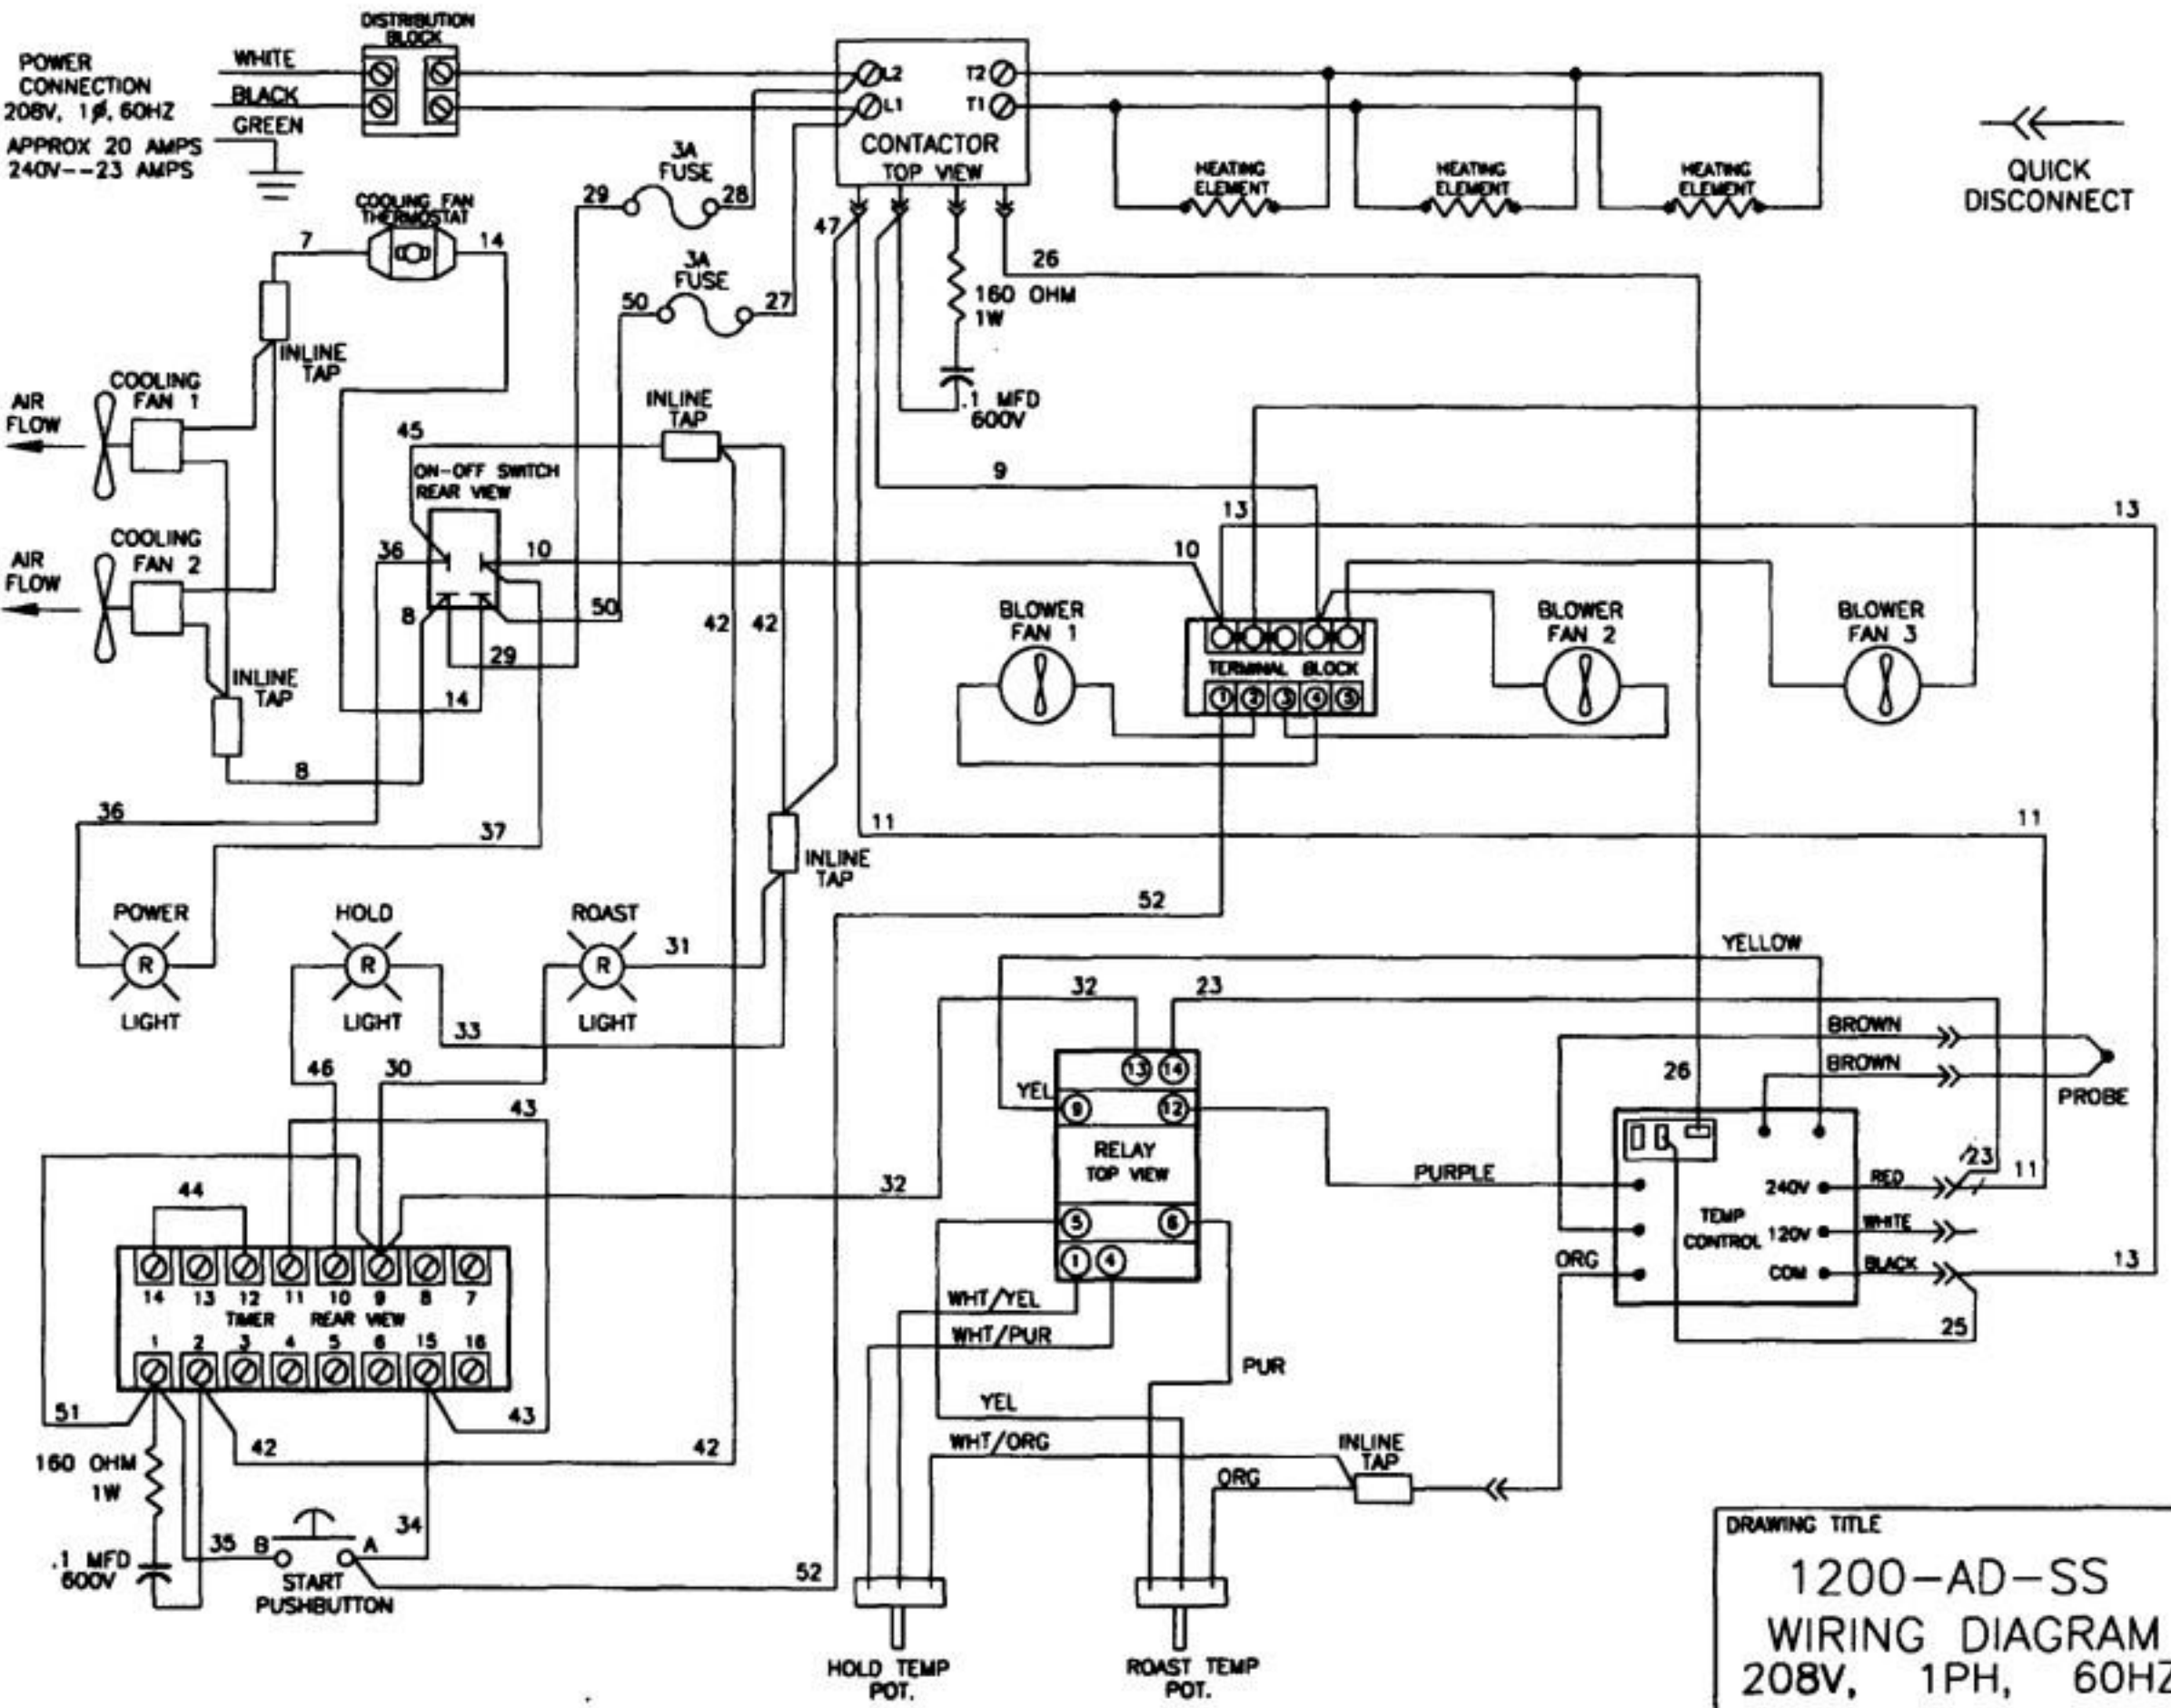

POWER CONNECTION
 208V, 1 ϕ , 60HZ
 APPROX 20 AMPS
 240V--23 AMPS

←←
 QUICK DISCONNECT

DRAWING TITLE
 1200-AD-SS
 WIRING DIAGRAM
 208V, 1PH, 60HZ

POWER CONNECTION
208V, 1 ϕ , 60HZ
APPROX 20 AMPS
240V--23 AMPS

←←
QUICK
DISCONNECT

DRAWING TITLE
1000-AD-SS
WIRING DIAGRAM
208V, 1PH, 60HZ

POWER CONNECTION
120V, 1 ϕ , 60HZ
APPROX 20 AMPS

DRAWING TITLE
1000-AD-SS
WIRING DIAGRAM
120V, 1 ϕ , 60HZ

POWER CONNECTION
120V, 1 ϕ , 60HZ
APPROX 20 AMPS

DRAWING TITLE
750-AD-SS
WIRING DIAGRAM
120V, 1 ϕ , 60HZ