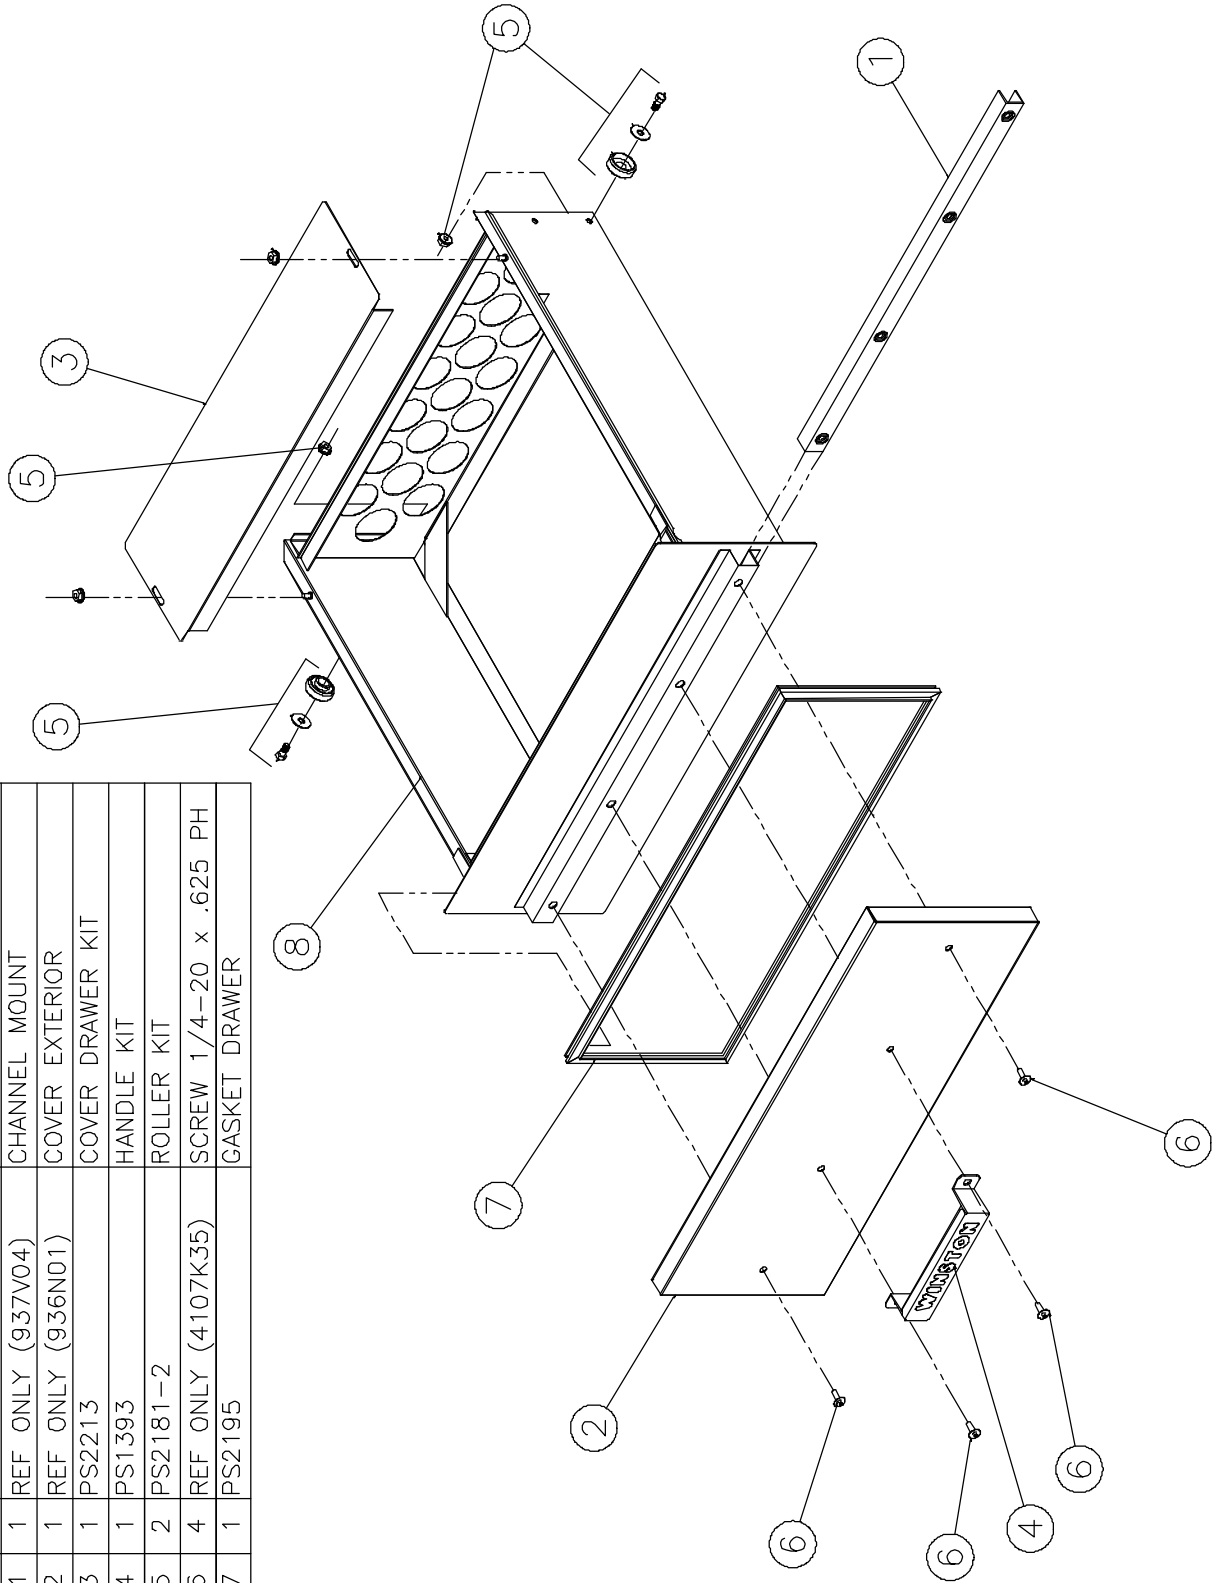

WINSTON CVAP MODEL HBK,L,M,80-5,D SERIES

DRAWER ASSEMBLY

HBK,L,M,8,0-5,D DRAWER ASSEMBLY		DESCRIPTION
SYM	QTY	PART NO.
1	1	REF ONLY (937V04)
2	1	REF ONLY (936N01)
3	1	PS2213
4	1	PS1393
5	2	PS2181-2
6	4	REF ONLY (4107K35)
7	1	PS2195