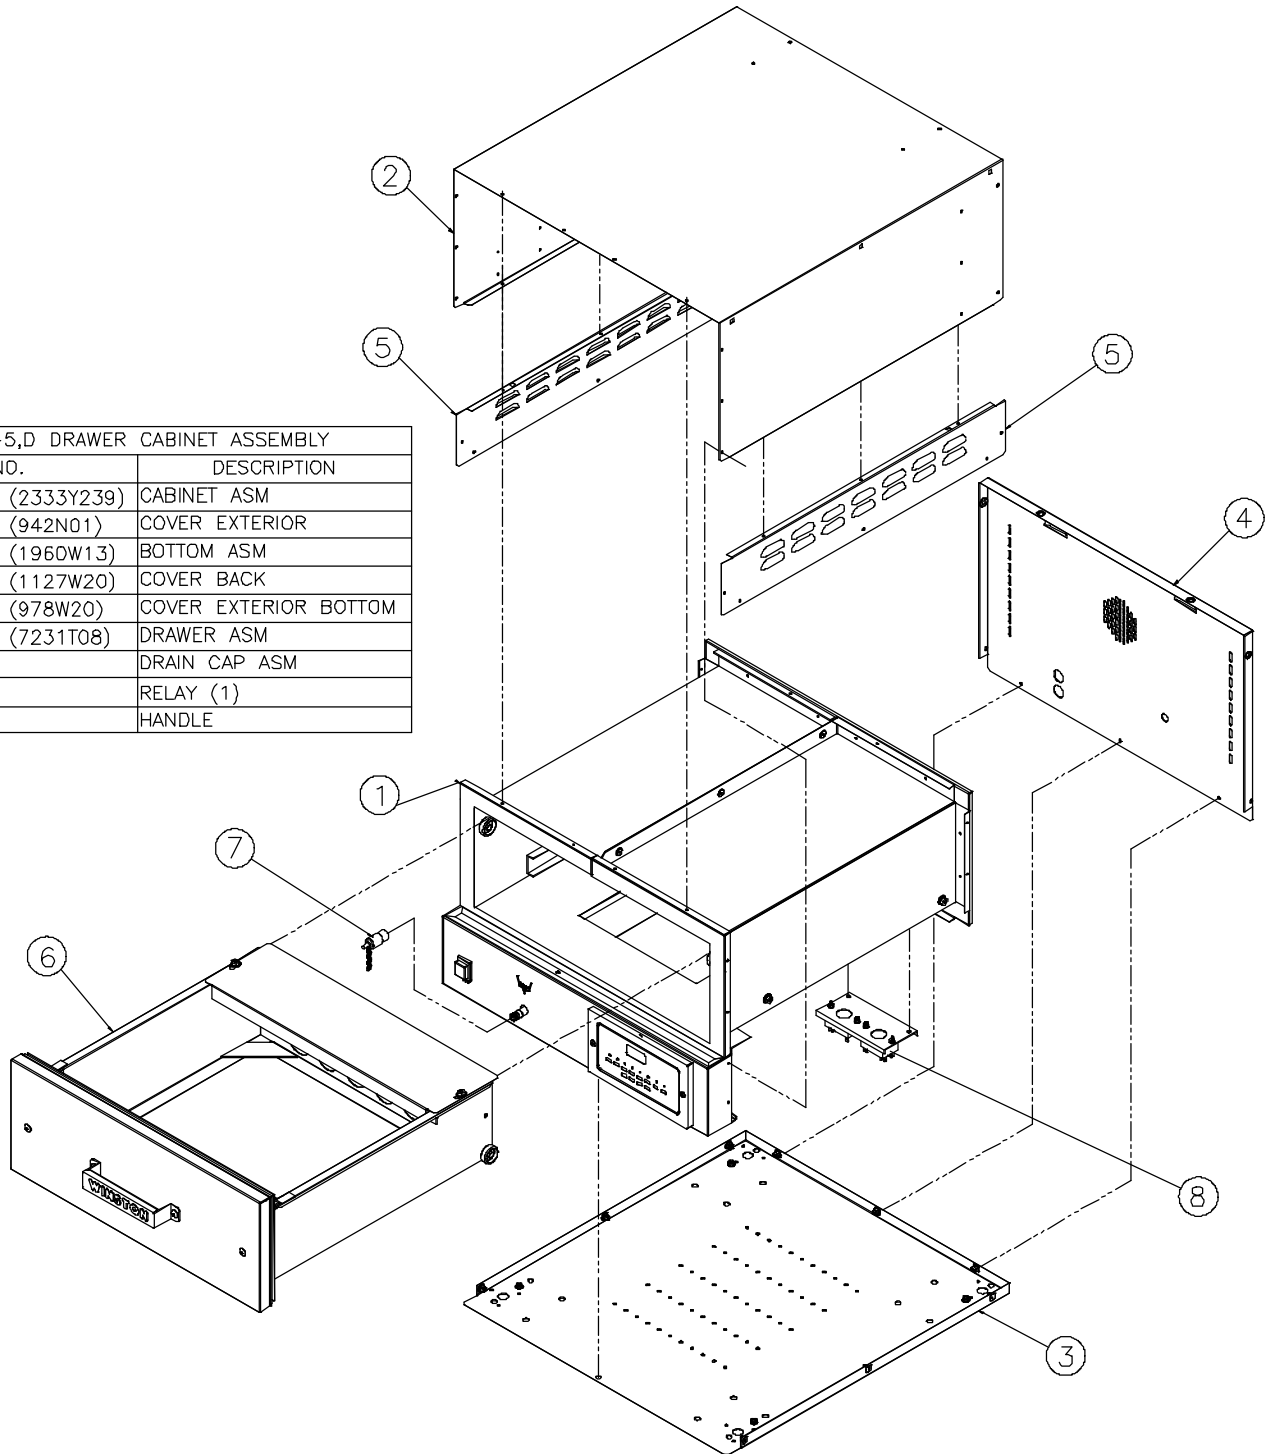

WINSTON CVAP MODEL HBK,L,M,80-5,D SERIES

DRAWER CABINET ASSEMBLY

HBK,L,M,80-5,D DRAWER CABINET ASSEMBLY			
SYM	QTY	PART NO.	DESCRIPTION
1	1	REF ONLY (2333Y239)	CABINET ASM
2	1	REF ONLY (942N01)	COVER EXTERIOR
3	1	REF ONLY (196DW13)	BOTTOM ASM
4	1	REF ONLY (1127W20)	COVER BACK
5	2	REF ONLY (978W20)	COVER EXTERIOR BOTTOM
6	1	REF ONLY (7231T08)	DRAWER ASM
7	1	PS1654	DRAIN CAP ASM
8	2	PS2649	RELAY (1)
9	1	PS1393	HANDLE