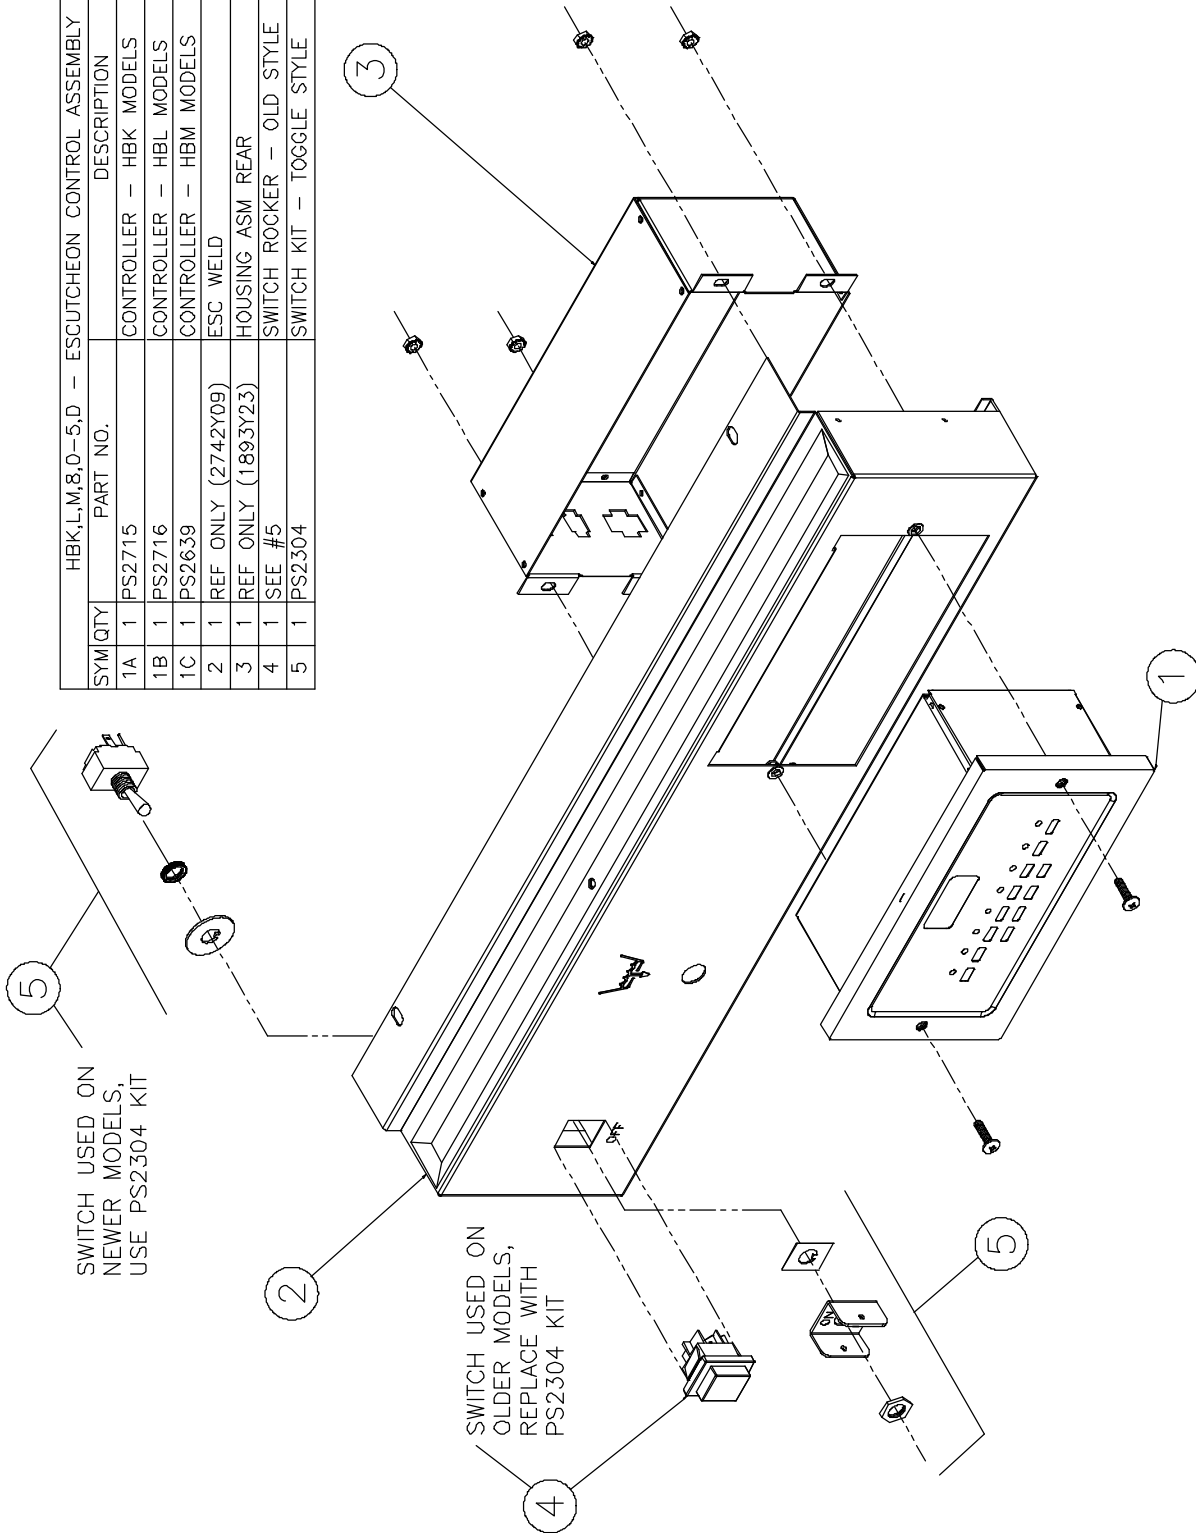

WINSTON CVAP MODEL HBK,L,M,80-5,D SERIES

ESCUTCHEON CONTROL ASSEMBLY

HBK,L,M,8,0-5,D - ESCUTCHEON CONTROL ASSEMBLY		DESCRIPTION
SYM	QTY	PART NO.
1A	1	PS2715
1B	1	PS2716
1C	1	PS2639
2	1	REF ONLY (2742Y09)
3	1	REF ONLY (1893Y23)
4	1	SEE #5
5	1	PS2304