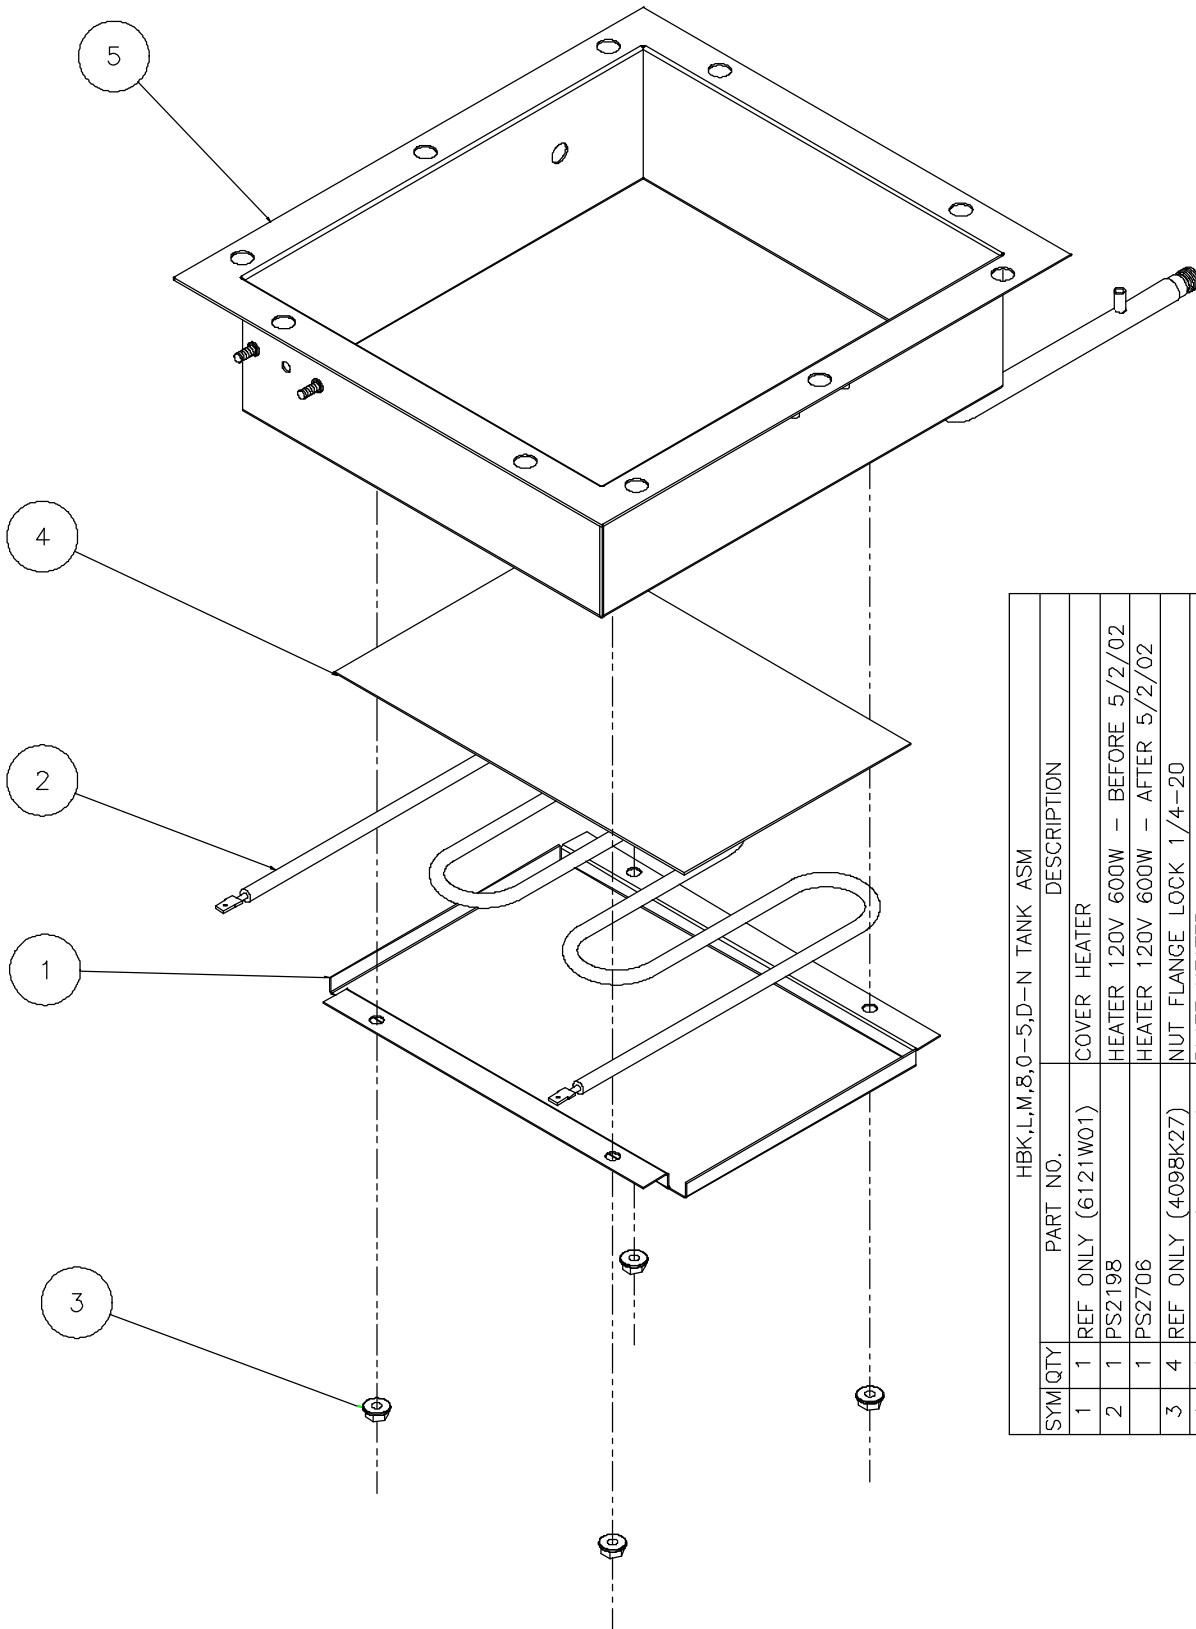

WINSTON CVAP MODEL HBK,L,M,80-5,D SERIES

TANK ASSEMBLY

HBK,L,M,8,0-5,D-N TANK ASM	
SYM QTY	DESCRIPTION
1	COVER HEATER
1	HEATER 120V 600W - BEFORE 5/2/02
1	HEATER 120V 600W - AFTER 5/2/02
4	NUT FLANGE LOCK 1/4-20
1	PLATE HEATER
1	TANK WELD