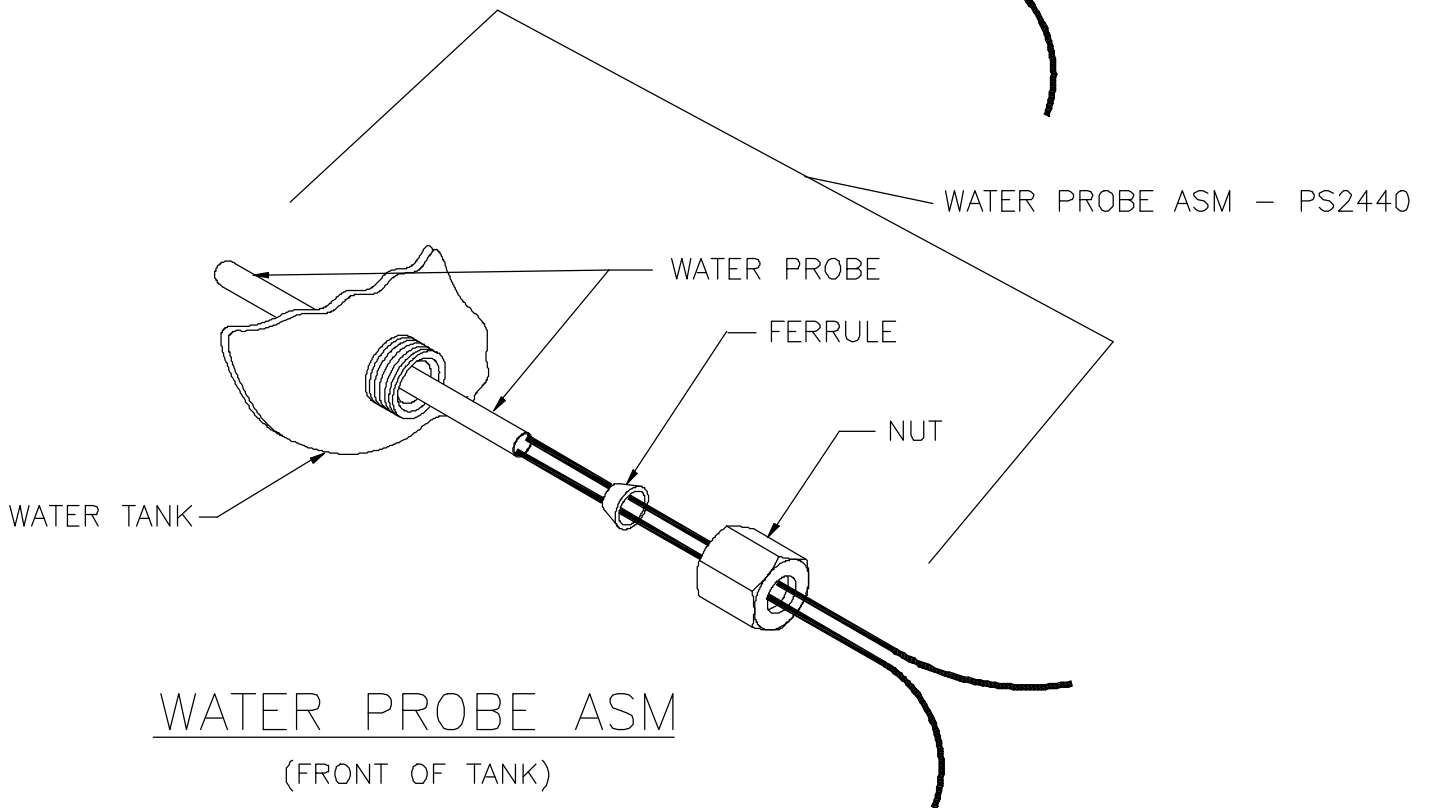

WINSTON CVAP MODEL HBK,L,M,80-5,D SERIES

PROBE ASSEMBLIES