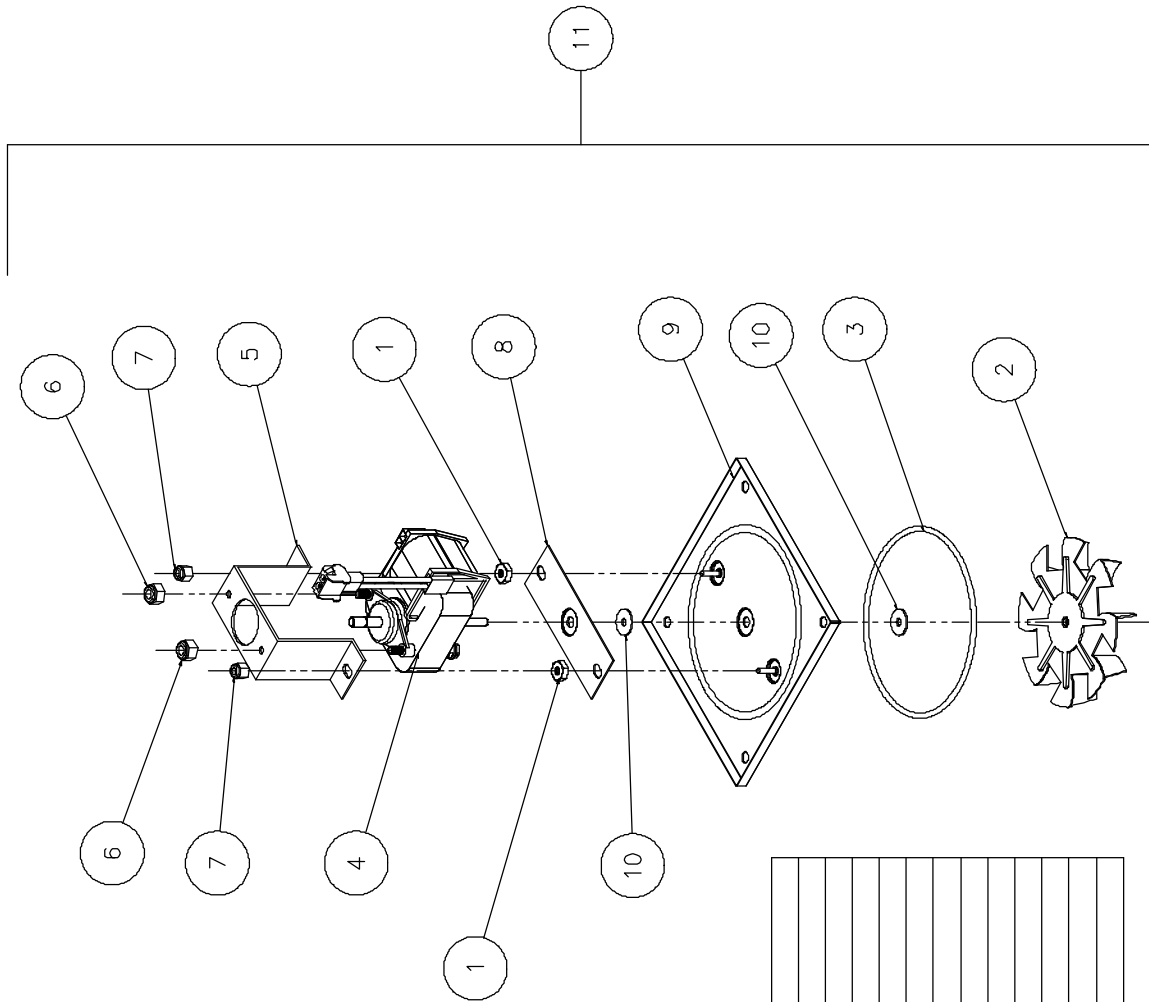

WINSTON CVAP MODEL HBK,L,M,80-5,D SERIES

FAN ASSEMBLY (HBK,L,M,85 MODELS ONLY)

SYM	QTY	PART NO.	DESCRIPTION
		HBK-L-M-8,5,D-N FAN ASM PS2704	
1	2	REF ONLY (4098W78)	NUT JAM 1/4-20
2	1	PS2544	FAN 4.00 DIA.
3	1	REF ONLY (6159WD1)	GASKET FAN ASM
4	1	PS2196	MOTOR 120V
5	1	REF ONLY (176W08)	MOUNT FAN
6	2	REF ONLY (4098N53)	NUT NYLON INSERT #10-32
7	2	REF ONLY (4098Q58)	NUT NYLON INSERT #8-32
8	1	REF ONLY (1070WD2)	RETAINER SHAFT
9	1	REF ONLY (6106W01)	PLATE WELD
10	2	REF ONLY (4023W21)	WASHER SLINGER
11	1	PS2704	FAN AND MOTOR ASM