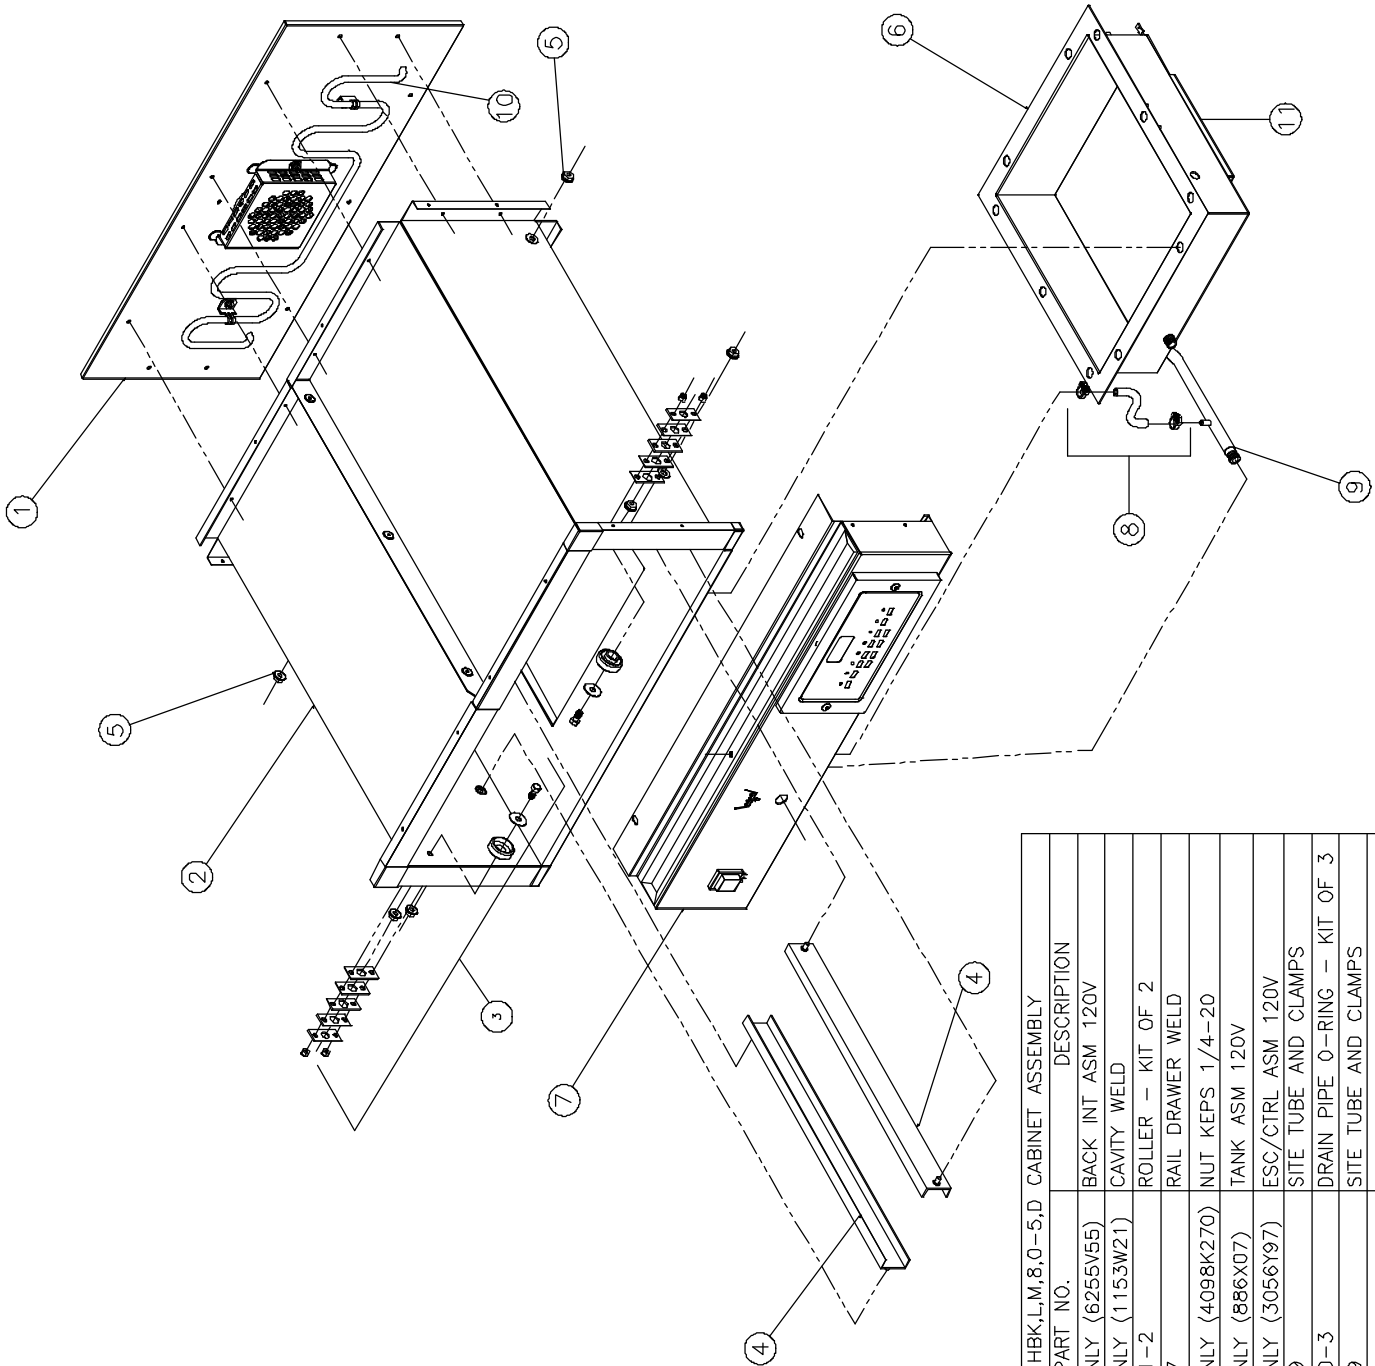

WINSTON CVAP MODEL HBK,L,M,80-5,D SERIES CABINET ASSEMBLY

HBK,L,M,8,0-5,D CABINET ASSEMBLY	
SYM QTY	PART NO. DESCRIPTION
1	REF ONLY (6255V55) BACK INT ASM 120V
2	REF ONLY (1153W21) CAVITY WELD
3	PS2181-2 ROLLER - KIT OF 2
4	PS2227 RAIL DRAWER WELD
5	REF ONLY (4098K270) NUT KEPS 1/4-20
6	REF ONLY (886X07) TANK ASM 120V
7	REF ONLY (3056Y97) ESC/CTRL ASM 120V
8	PS2319 SITE TUBE AND CLAMPS
9	PS1280-3 DRAIN PIPE 0-RING - KIT OF 3
10	PS2319 SITE TUBE AND CLAMPS
11	PS2319 SITE TUBE AND CLAMPS