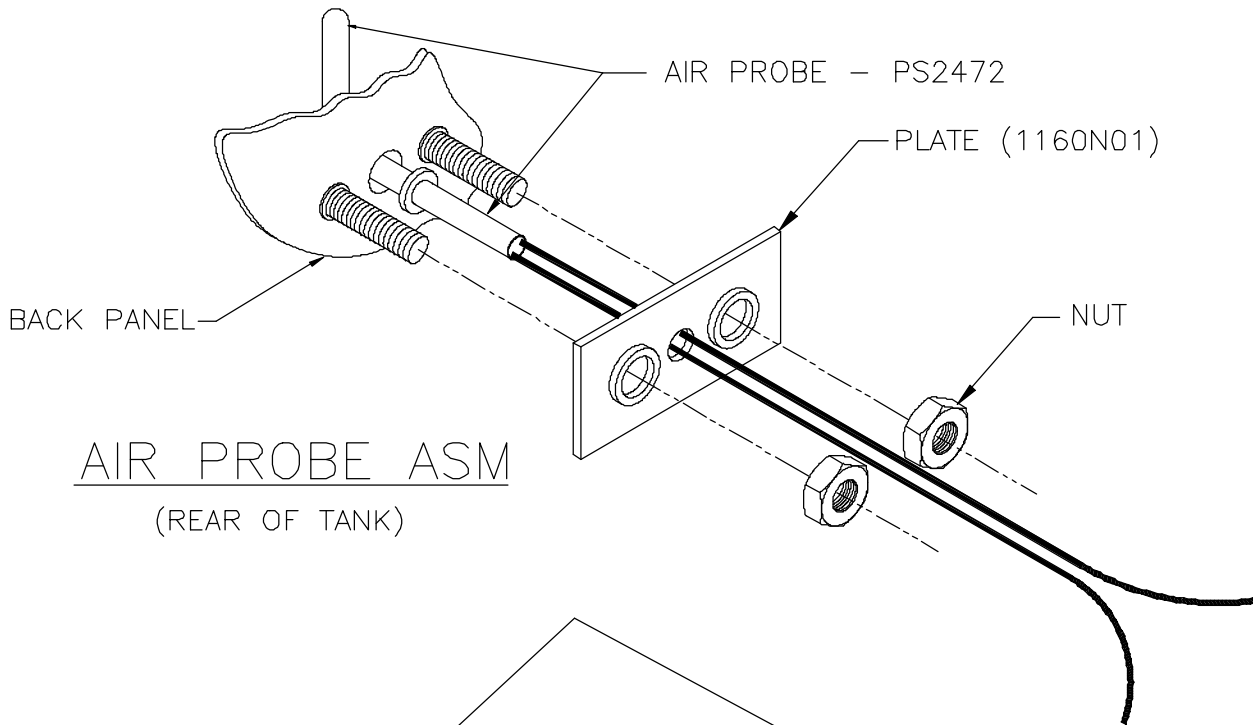

WINSTON CVAP MODEL HBK,L,M,80-5,D SERIES

PROBE ASSEMBLIES