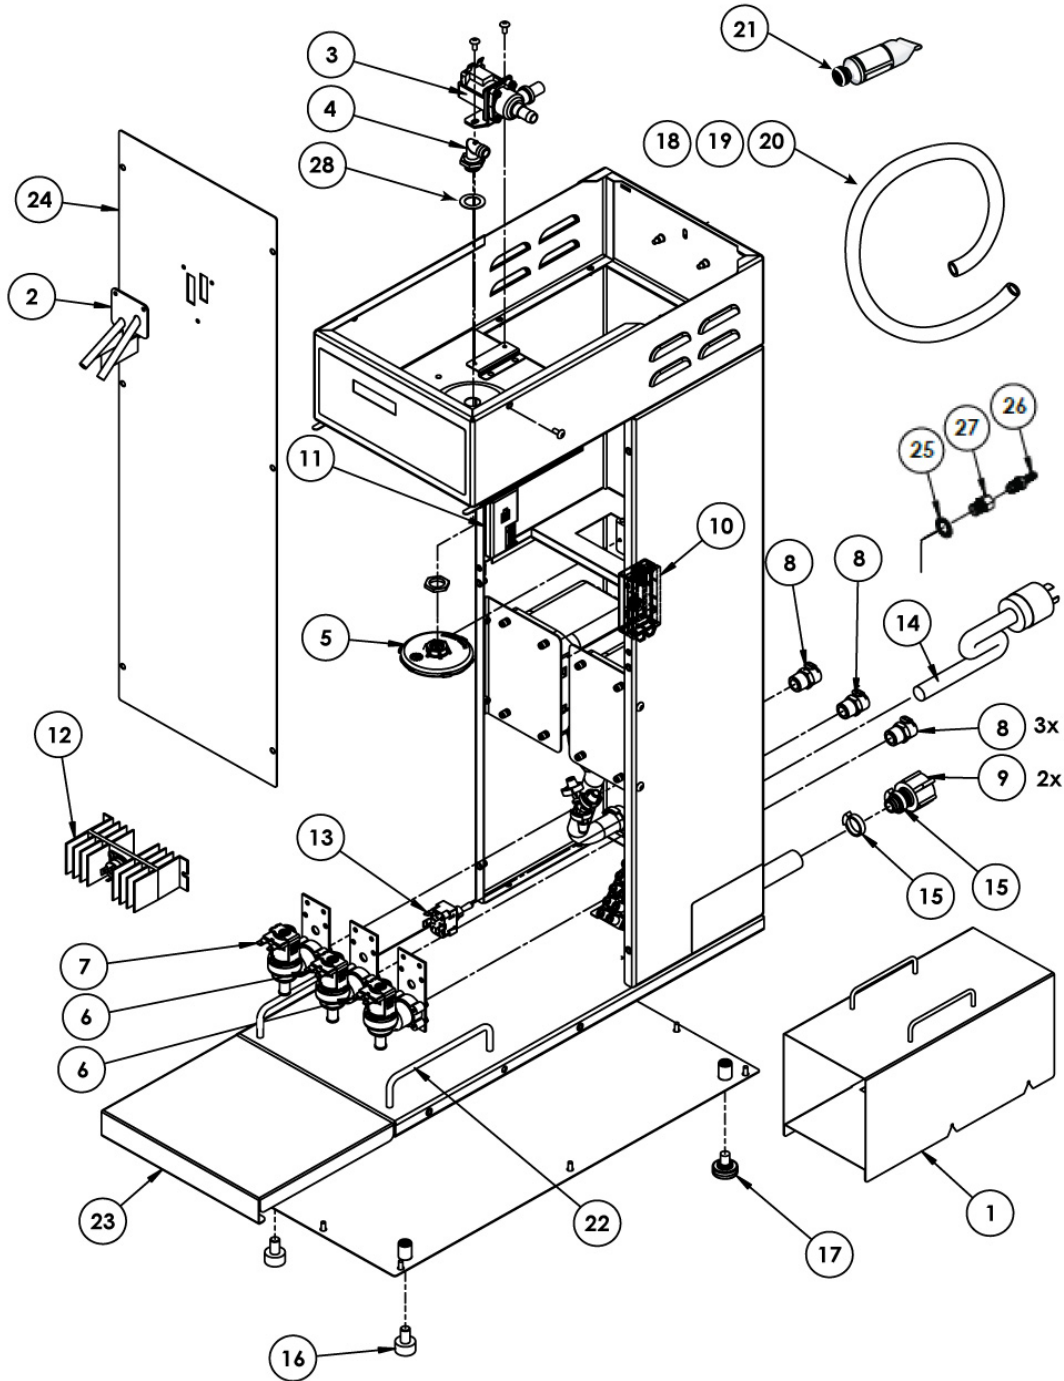

MAIN CHASSIS PARTS VIEW

Item No.	CCP Part#	Mfg. Part#	CONA Material#	Description
NR	145482	WC-43134	150061897	ORING, .426 X 9/16 O.D X .07 0., B EHIND THE SPOUT
1		WC-61702		RISER ASSY, SHORT TEA DISEPNSR STBA48026
2	145610	WC-66100	150062577	SPOUT,ASSY,DILLUSION SWEETENER
3	131989	WC- 889-101	150012433	VALVE, DUMP LEFT,120V 12W
4	145592	WC-2977-101K	150062576	ELBOW,KIT,SPRAYHEAD FITTING,PLASTIC
5	132011	WC-29025	150012411	SPRAYHEAD,ASSY,AFS,PURPLE
5.1	144703	WC29050	150059729	SPRAYHEAD,MODEL GEM
6	132005	WC-826L	150012417	VALVE, INLET,1.15GPM 120VAC 10W
7	144248	WC-847	150058546	VALVE,INLET 2 GPM 120V 10W GEN, USE BROWN BODY
8	146124	WC-29117	150064757	FITTING,STRAIGHT,1/2 BARBX3/8 NPT, MALE ST/STL