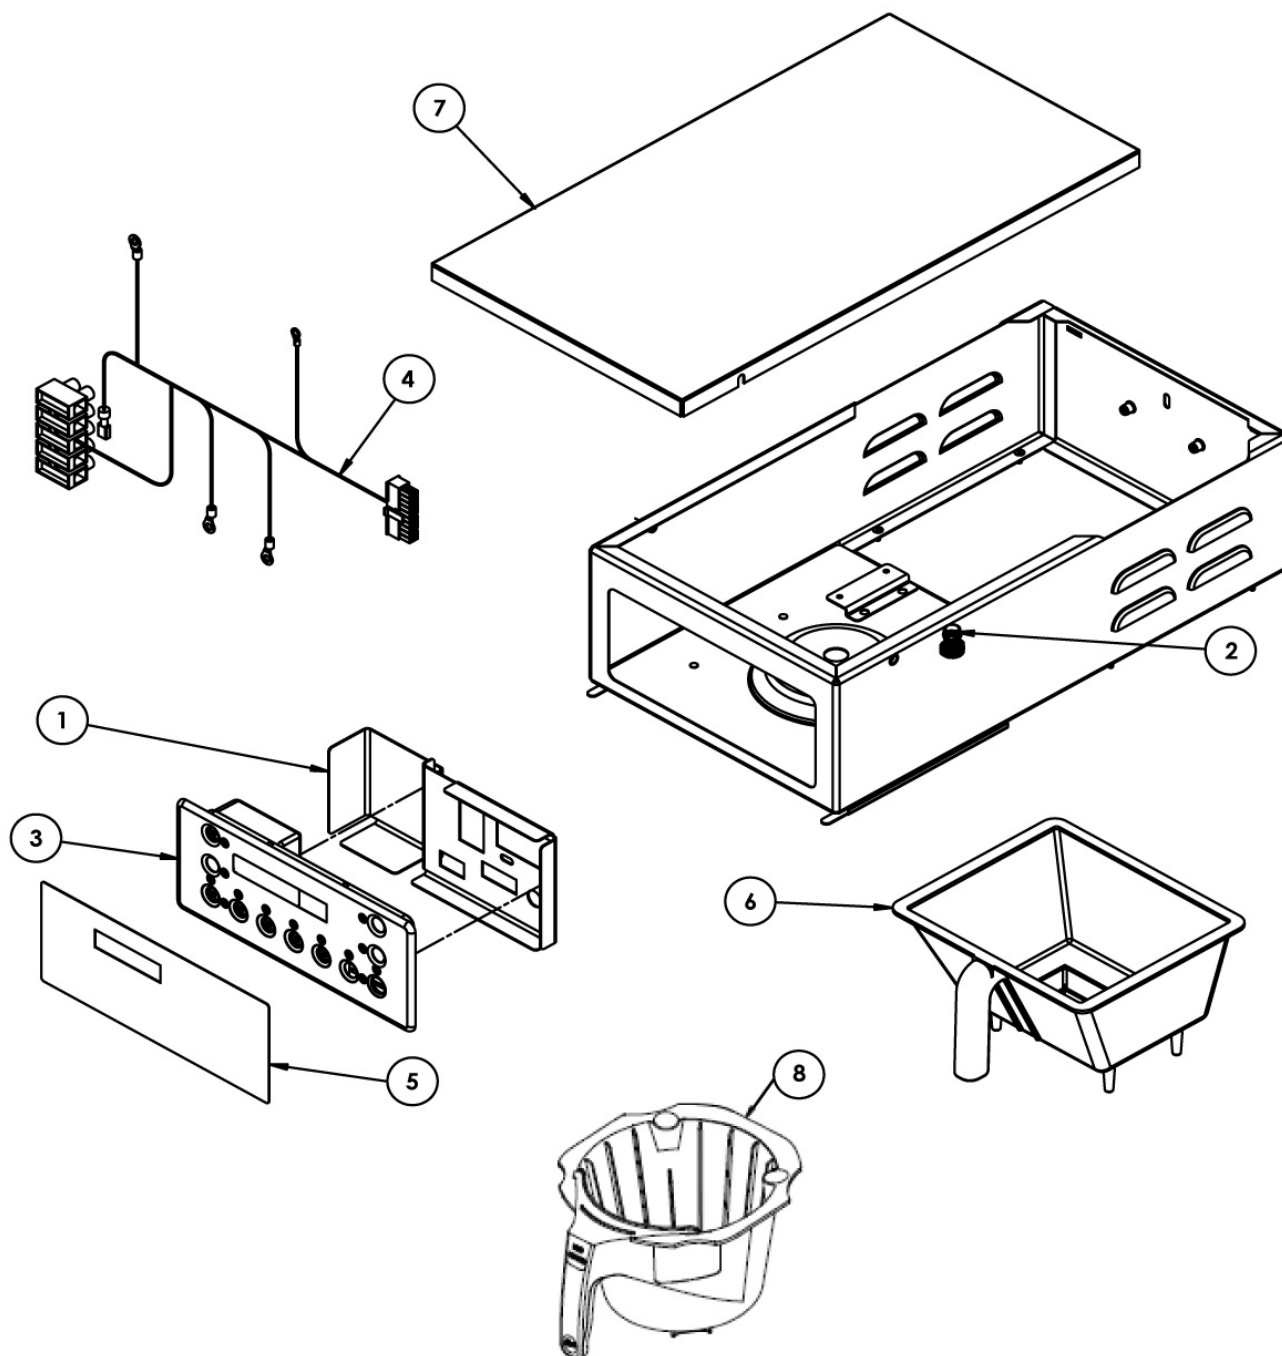

CONTROL PANEL PARTS VIEW

Item No.	CCP Part#	Mfg. Part#	CONA Material#	Description
NR		WC-3423K		KIT, (1) WC-3423, (1)WC-390275 (1) Bx GEM-6-101 (INCLUDES ITEMS 5
NR		WC-3423K-101		KIT,(1)WC-3423,(1)BX GEM-6-101 (INCLUDES ITEM 8 AND 500 FILTERS)
1		WC-67101		BRACKET, UCM MOUNT ALPHA-GT D500GT/GTH/D1000GT, GEMINI GT
2		WC-29044		SLEEVE, OVERFLOW ASSY GEN USE
3	144250	WC-786-108	150058548	CONTROL,MODULE,UCM,120V,MCD, SWEET TEA BREWER
3.1	149831	WC-780	150078627	BOARD,CONTROL MODULE,UPM,120V,PCGTS
3.2	149832	WC-37126	150078628	BOARD,KIT,UCM,LABEL,PCGT3
4	144251	WC-13486	150058549	HARNESS,ASSY,COMPLETE,MCD,SWEET TEA
5	146688	WC-390275	150067291	LABEL,UCM OVEERLAY,STB ICED COFFEE, MCDONALDS
5.1	160428	WC-390274	150080685	LABEL,UCM OVERLAY STB,MCDONALDS