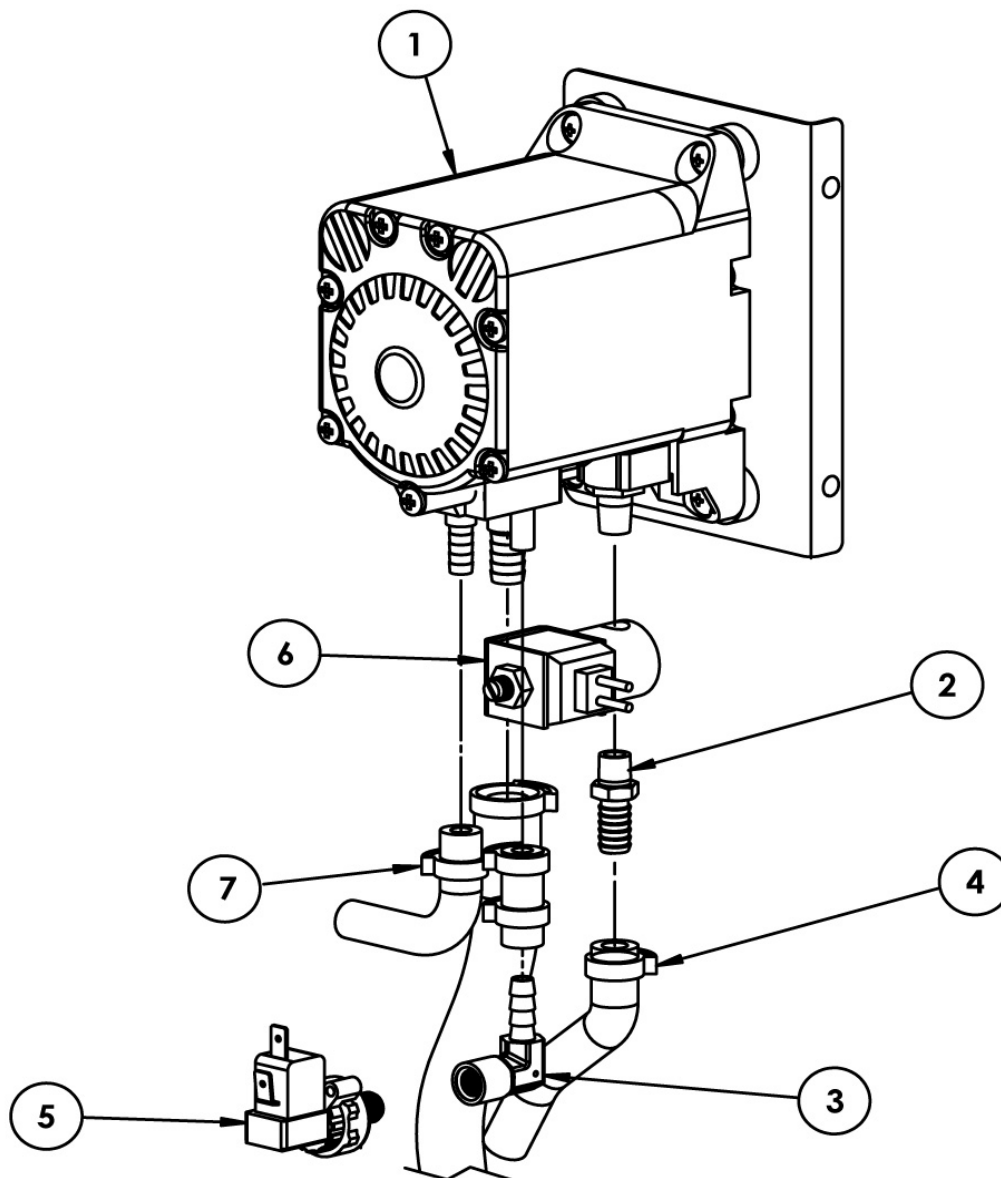

CONTROL PANEL PARTS VIEW

Item No.	CCP Part#	Mfg. Part#	CONA Material#	Description
NR		WC-3423K		KIT, (1) WC-3423, (1)WC-390275 (1) Bx GEM-6-101 (INCLUDES ITEMS 5
NR		WC-3423K-101		KIT,(1)WC-3423,(1)BX GEM-6-101 (INCLUDES ITEM 8 AND 500 FILTERS)
1		WC-67101		BRACKET, UCM MOUNT ALPHA-GT D500GT/GTH/D1000GT, GEMINI GT
2		WC-29044		SLEEVE, OVERFLOW ASSY GEN USE
3	144250	WC-786-108	150058548	CONTROL,MODULE,UCM,120V,MCD, SWEET TEA BREWER
3.1	149831	WC-780	150078627	BOARD,CONTROL MODULE,UPM,120V,PCGTS
3.2	149832	WC-37126	150078628	BOARD,KIT,UCM,LABEL,PCGT3
4	144251	WC-13486	150058549	HARNESS,ASSY,COMPLETE,MCD,SWEET TEA
5	146688	WC-390275	150067291	LABEL,UCM OVEERLAY,STB ICED COFFEE, MCDONALDS
5.1	160428	WC-390274	150080685	LABEL,UCM OVERLAY STB,MCDONALDS

SYRUP PUMP PARTS VIEW

Item No.	CCP Part#	Mfg. Part#	CONA Material#	Description
NR		WC-29107		FITTING, Y-BARB 3/8" x 3/8" x 3/8" KYNAR
NR		WC-29106		FITTING, TEE 1/4" BARB X 1/4" BARB X 1/4" BARB BRASS
1	108988	G55102UM	150025087	PUMP, SERVICE, BIB, G55, FLOJET
1.1		WC-1067K-L		KIT, PUMP ASSY LEFT STBA48026
1.2		WC-1067K-R		KIT, PUMP ASSY RIGHT STBA48026
1.3	145792	WC-1067K	150064051	PUMP,KIT,ASSY STBA48026
2		WC-29099		FITTING, 3/8" BARB X 1/8"NPT STRAIGHT SS
2.1		WC-29097		FITTING, 1/8" NPT X 1.29" LG. STRAIGHT SS PUMP OUTLET
2.2		WC-43154		O'RING, .362" I.D. X .103" C.S BUNA-N (2-1110)
3	144253	WC-29100	150058550	ELBOW,FTG,1/4"BARB X 1/8"NPT W/ 1/6 BLEED HOLE BRASS
4		WC-43059		CLAMP, HOSE SNAP NYLON .616/.707
5	144254	WC-1073K	150058551	SWITCH,PRESSURE, TEC MARK TBS3000A
5.1	160650	WC-1071K	150080892	KIT,VALVE ASSY,SWEETENER, W/CONNECTORS/FITTINGS
6	145198	WC-1069	150060303	VALVE,SOLENOID,SWEETNER