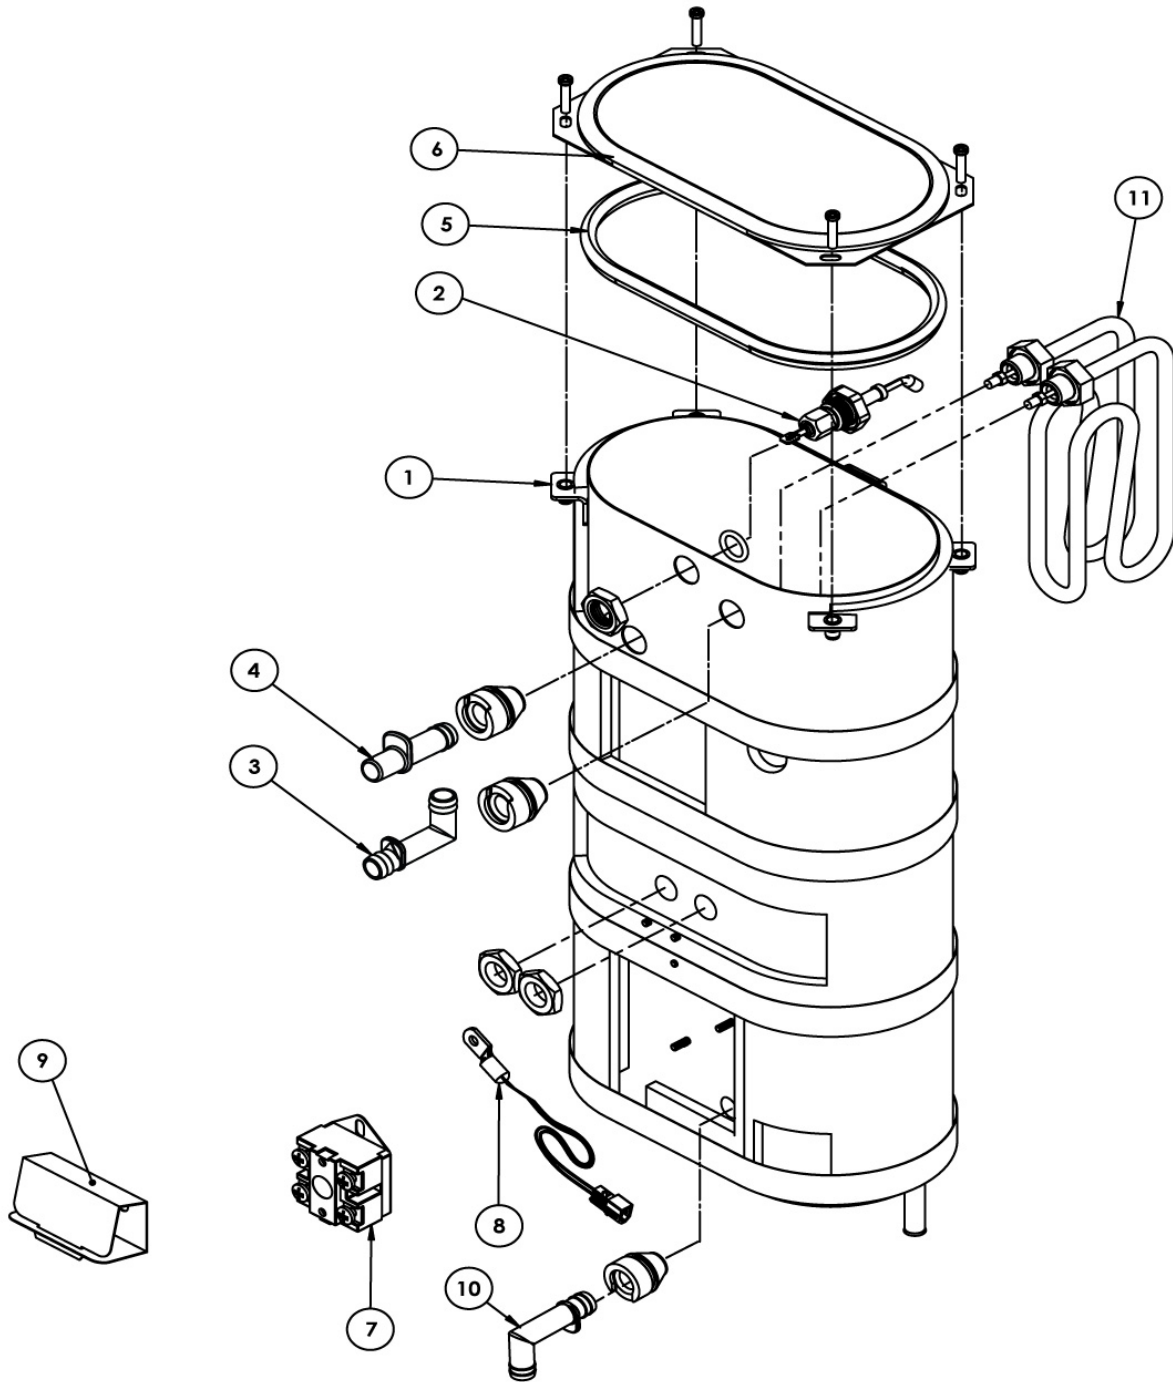

SYRUP PUMP PARTS VIEW

Item No.	CCP Part#	Mfg. Part#	CONA Material#	Description
NR		WC-29107		FITTING, Y-BARB 3/8" x 3/8" x 3/8" KYNAR
NR		WC-29106		FITTING, TEE 1/4" BARB X 1/4" BARB X 1/4" BARB BRASS
1	108988	G55102UM	150025087	PUMP, SERVICE, BIB, G55, FLOJET
1.1		WC-1067K-L		KIT, PUMP ASSY LEFT STBA48026
1.2		WC-1067K-R		KIT, PUMP ASSY RIGHT STBA48026
1.3	145792	WC-1067K	150064051	PUMP,KIT,ASSY STBA48026
2		WC-29099		FITTING, 3/8" BARB X 1/8"NPT STRAIGHT SS
2.1		WC-29097		FITTING, 1/8" NPT X 1.29" LG. STRAIGHT SS PUMP OUTLET
2.2		WC-43154		O'RING, .362" I.D. X .103" C.S BUNA-N (2-1110)
3	144253	WC-29100	150058550	ELBOW,FTG,1/4"BARB X 1/8"NPT W/ 1/6 BLEED HOLE BRASS
4		WC-43059		CLAMP, HOSE SNAP NYLON .616/.707
5	144254	WC-1073K	150058551	SWITCH,PRESSURE, TEC MARK TBS3000A
5.1	160650	WC-1071K	150080892	KIT,VALVE ASSY,SWEETENER, W/CONNECTORS/FITTINGS
6	145198	WC-1069	150060303	VALVE,SOLENOID,SWEETNER

Syrup Pump Parts View

Item No.	CCP Part#	Mfg. Part#	CONA Material#	Description
7	11730	16700006-025	150033627	CLAMP STEPLESS 10.5MM,25/BAG

TANK ASSEMBLY PARTS VIEW

Item No.	CCP Part#	Mfg. Part#	CONA Material#	Description
1	148685	WC-62108-35	150076916	TANK,ASSY,COMPLETE,1.63 GAL,2500W, 220VAC
1.1	148685	WC-62108-35	150076916	TANK,ASSY,COMPLETE,1.63 GAL,2500W, 220VAC
2	144255	WC-5527K	150058552	PROBE,KIT,WATER LEVEL,O RING,NUT
3	144257	WC-37365	150058554	FITTING,KIT,TANK INLET, (INCLUDES BUSHING)
4	160210	WC-37317	150080330	FITTING,KIT,STRAIGHT,BUSHING 8MM
5	131995	WC-43062	150012427	GASKET, TANK LID
6	131994	WC-5853-102	150012428	COVER, TOP HEATING TANK
7	132001	WC-522	150012421	THERMOSTAT, HI LIMIT HEATER DPST 27
8	132000	WC-1438-101	150012422	SENSOR,TEMPERATURE TANK
9	131998	WC-4394	150012424	GUARD,SHOCK HEATING ELEMENT