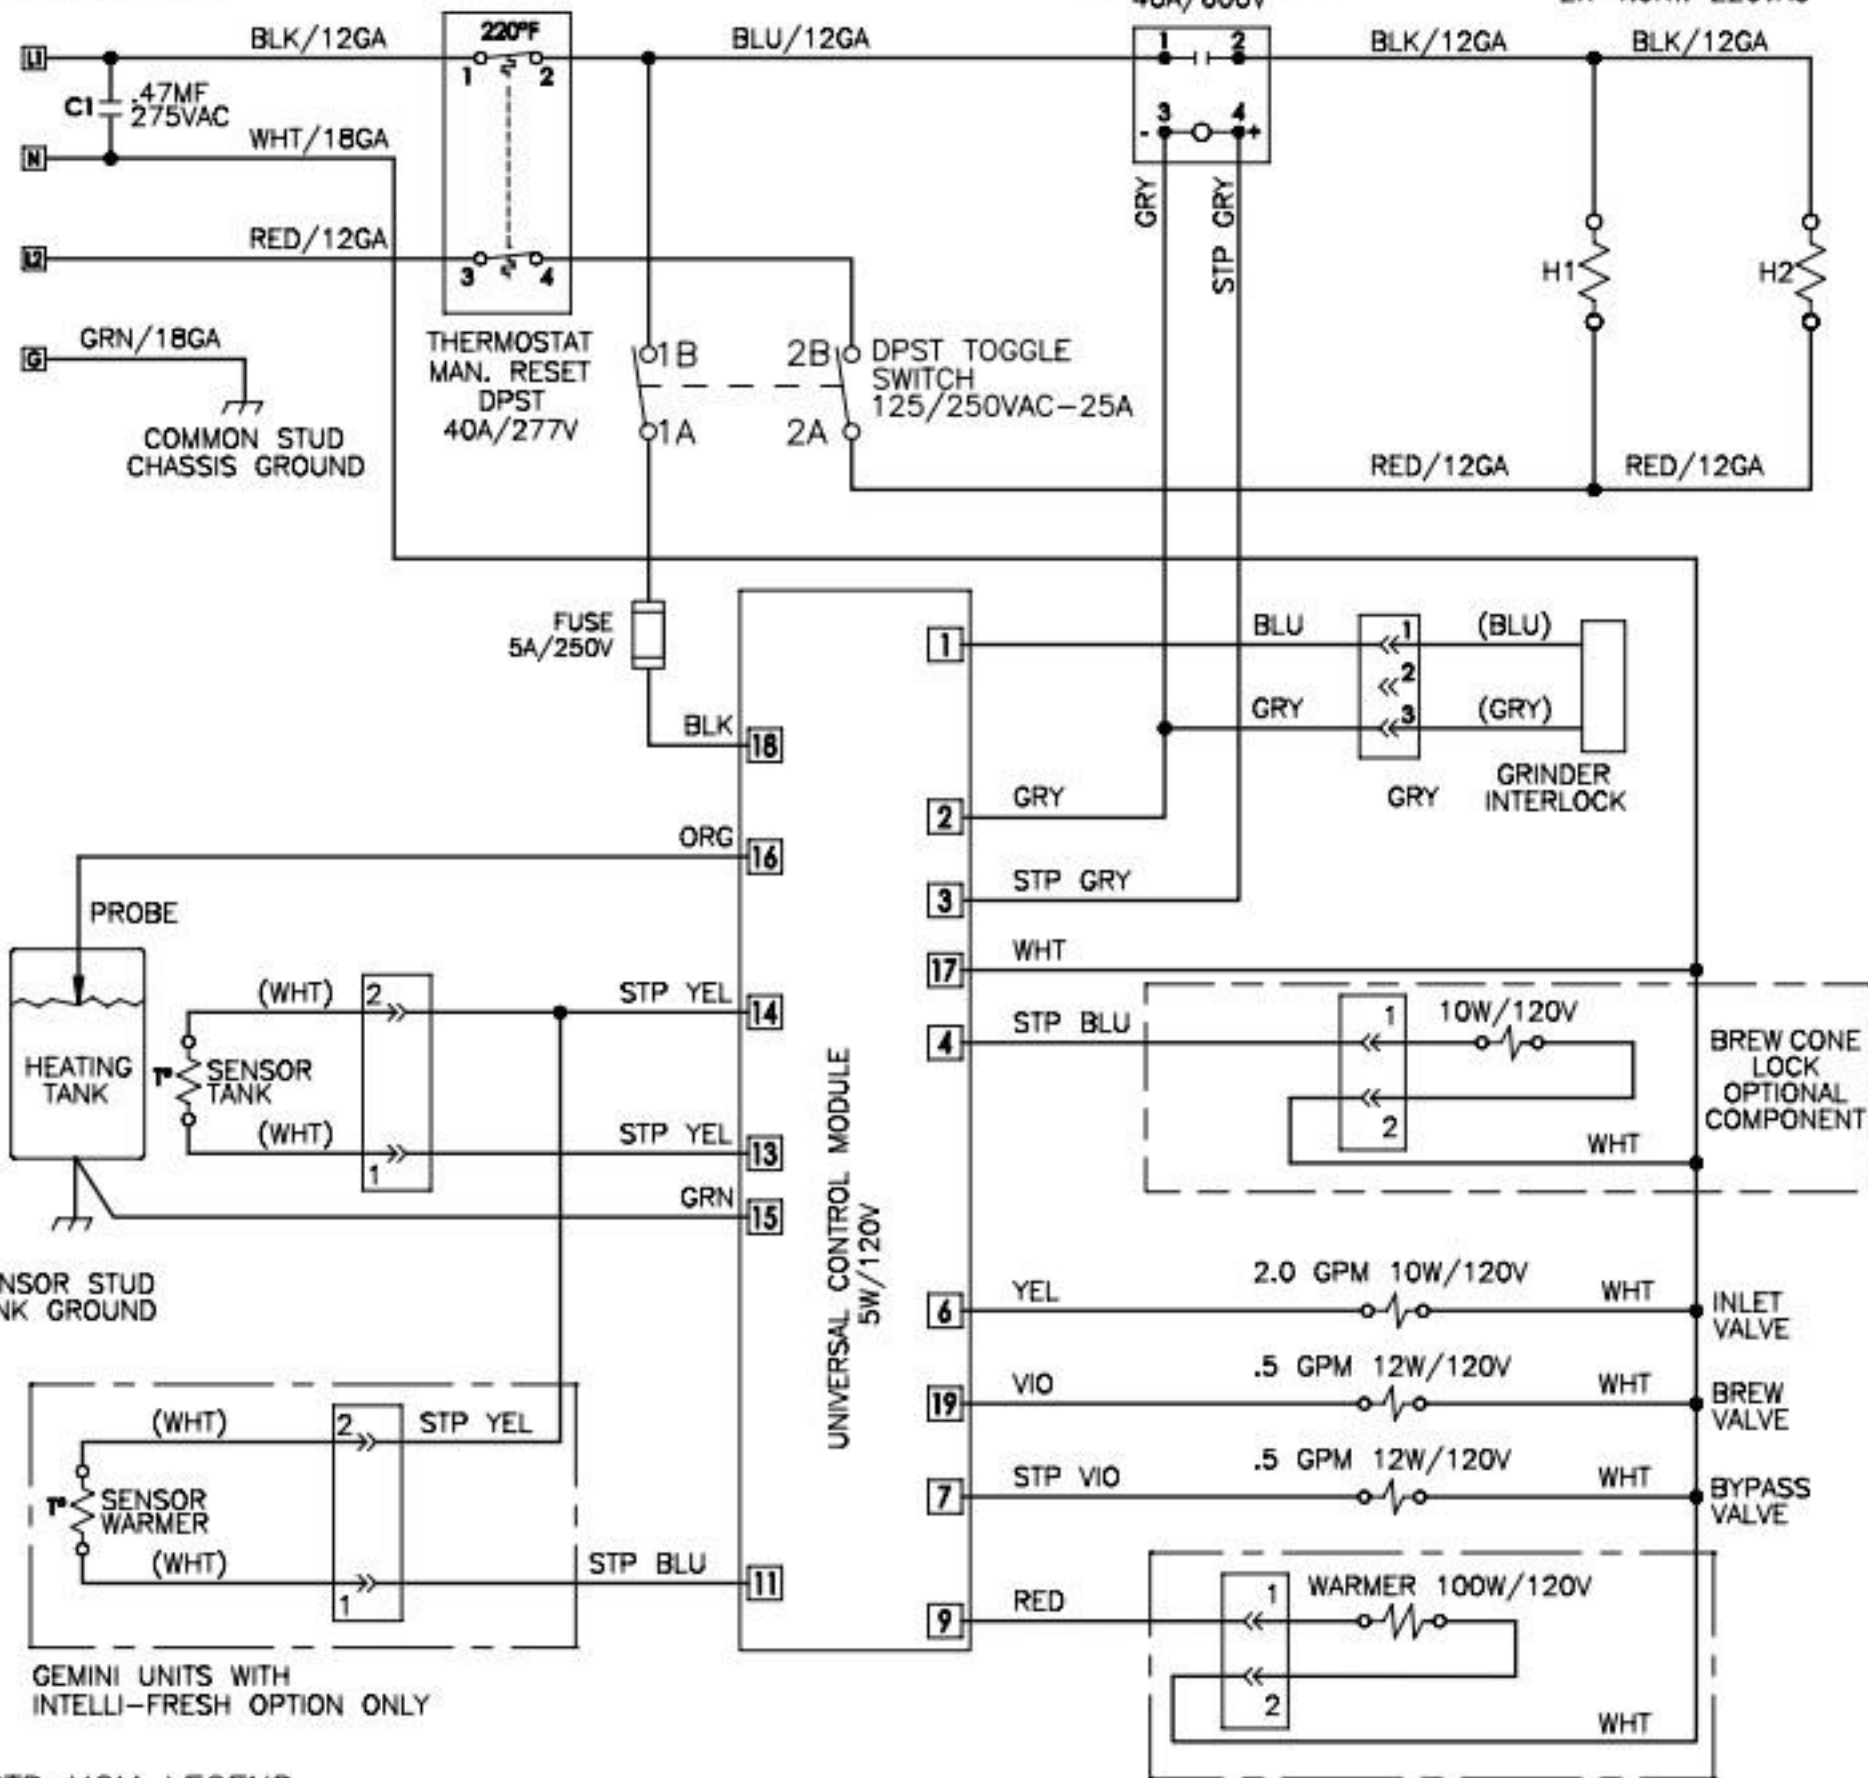

POWER BLOCK
57-65A/300-450V

SOLID STATE RELAY
40A/600V

HEATING ELEMENTS
2X 4.0KW 220VAC

SENSOR STUD TANK GROUND

GEMINI UNITS WITH INTELLI-FRESH OPTION ONLY

STD UCM LEGEND

UNIVERSAL CONTROL MODULE

GEMINI UNITS ONLY