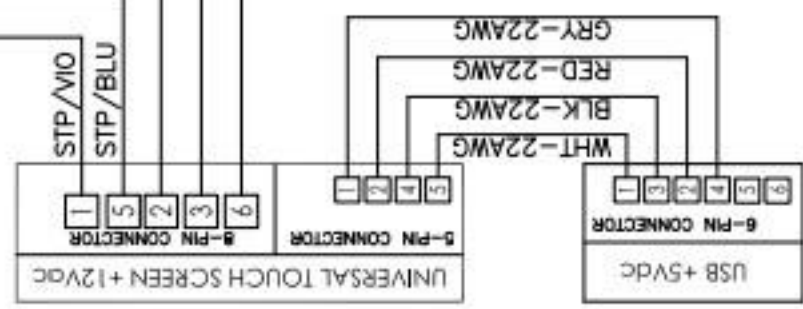

POWER BLOCK
57-65A/300-450V

GEMINI UNITS ONLY
GRY
STP/GRY

INCOMING POWER
 120/208 - 240V AC 1PH
 2W/3W+G 50/60 HZ

POWER BLOCK
 57-65A/300-450V

ALTERNATE TRANSFORMER WIRE HOOKUPS

SSR PIN ASSIGNMENTS

INCOMING POWER
 208 - 240Vac 1PH
 3W+G 50/60 Hz