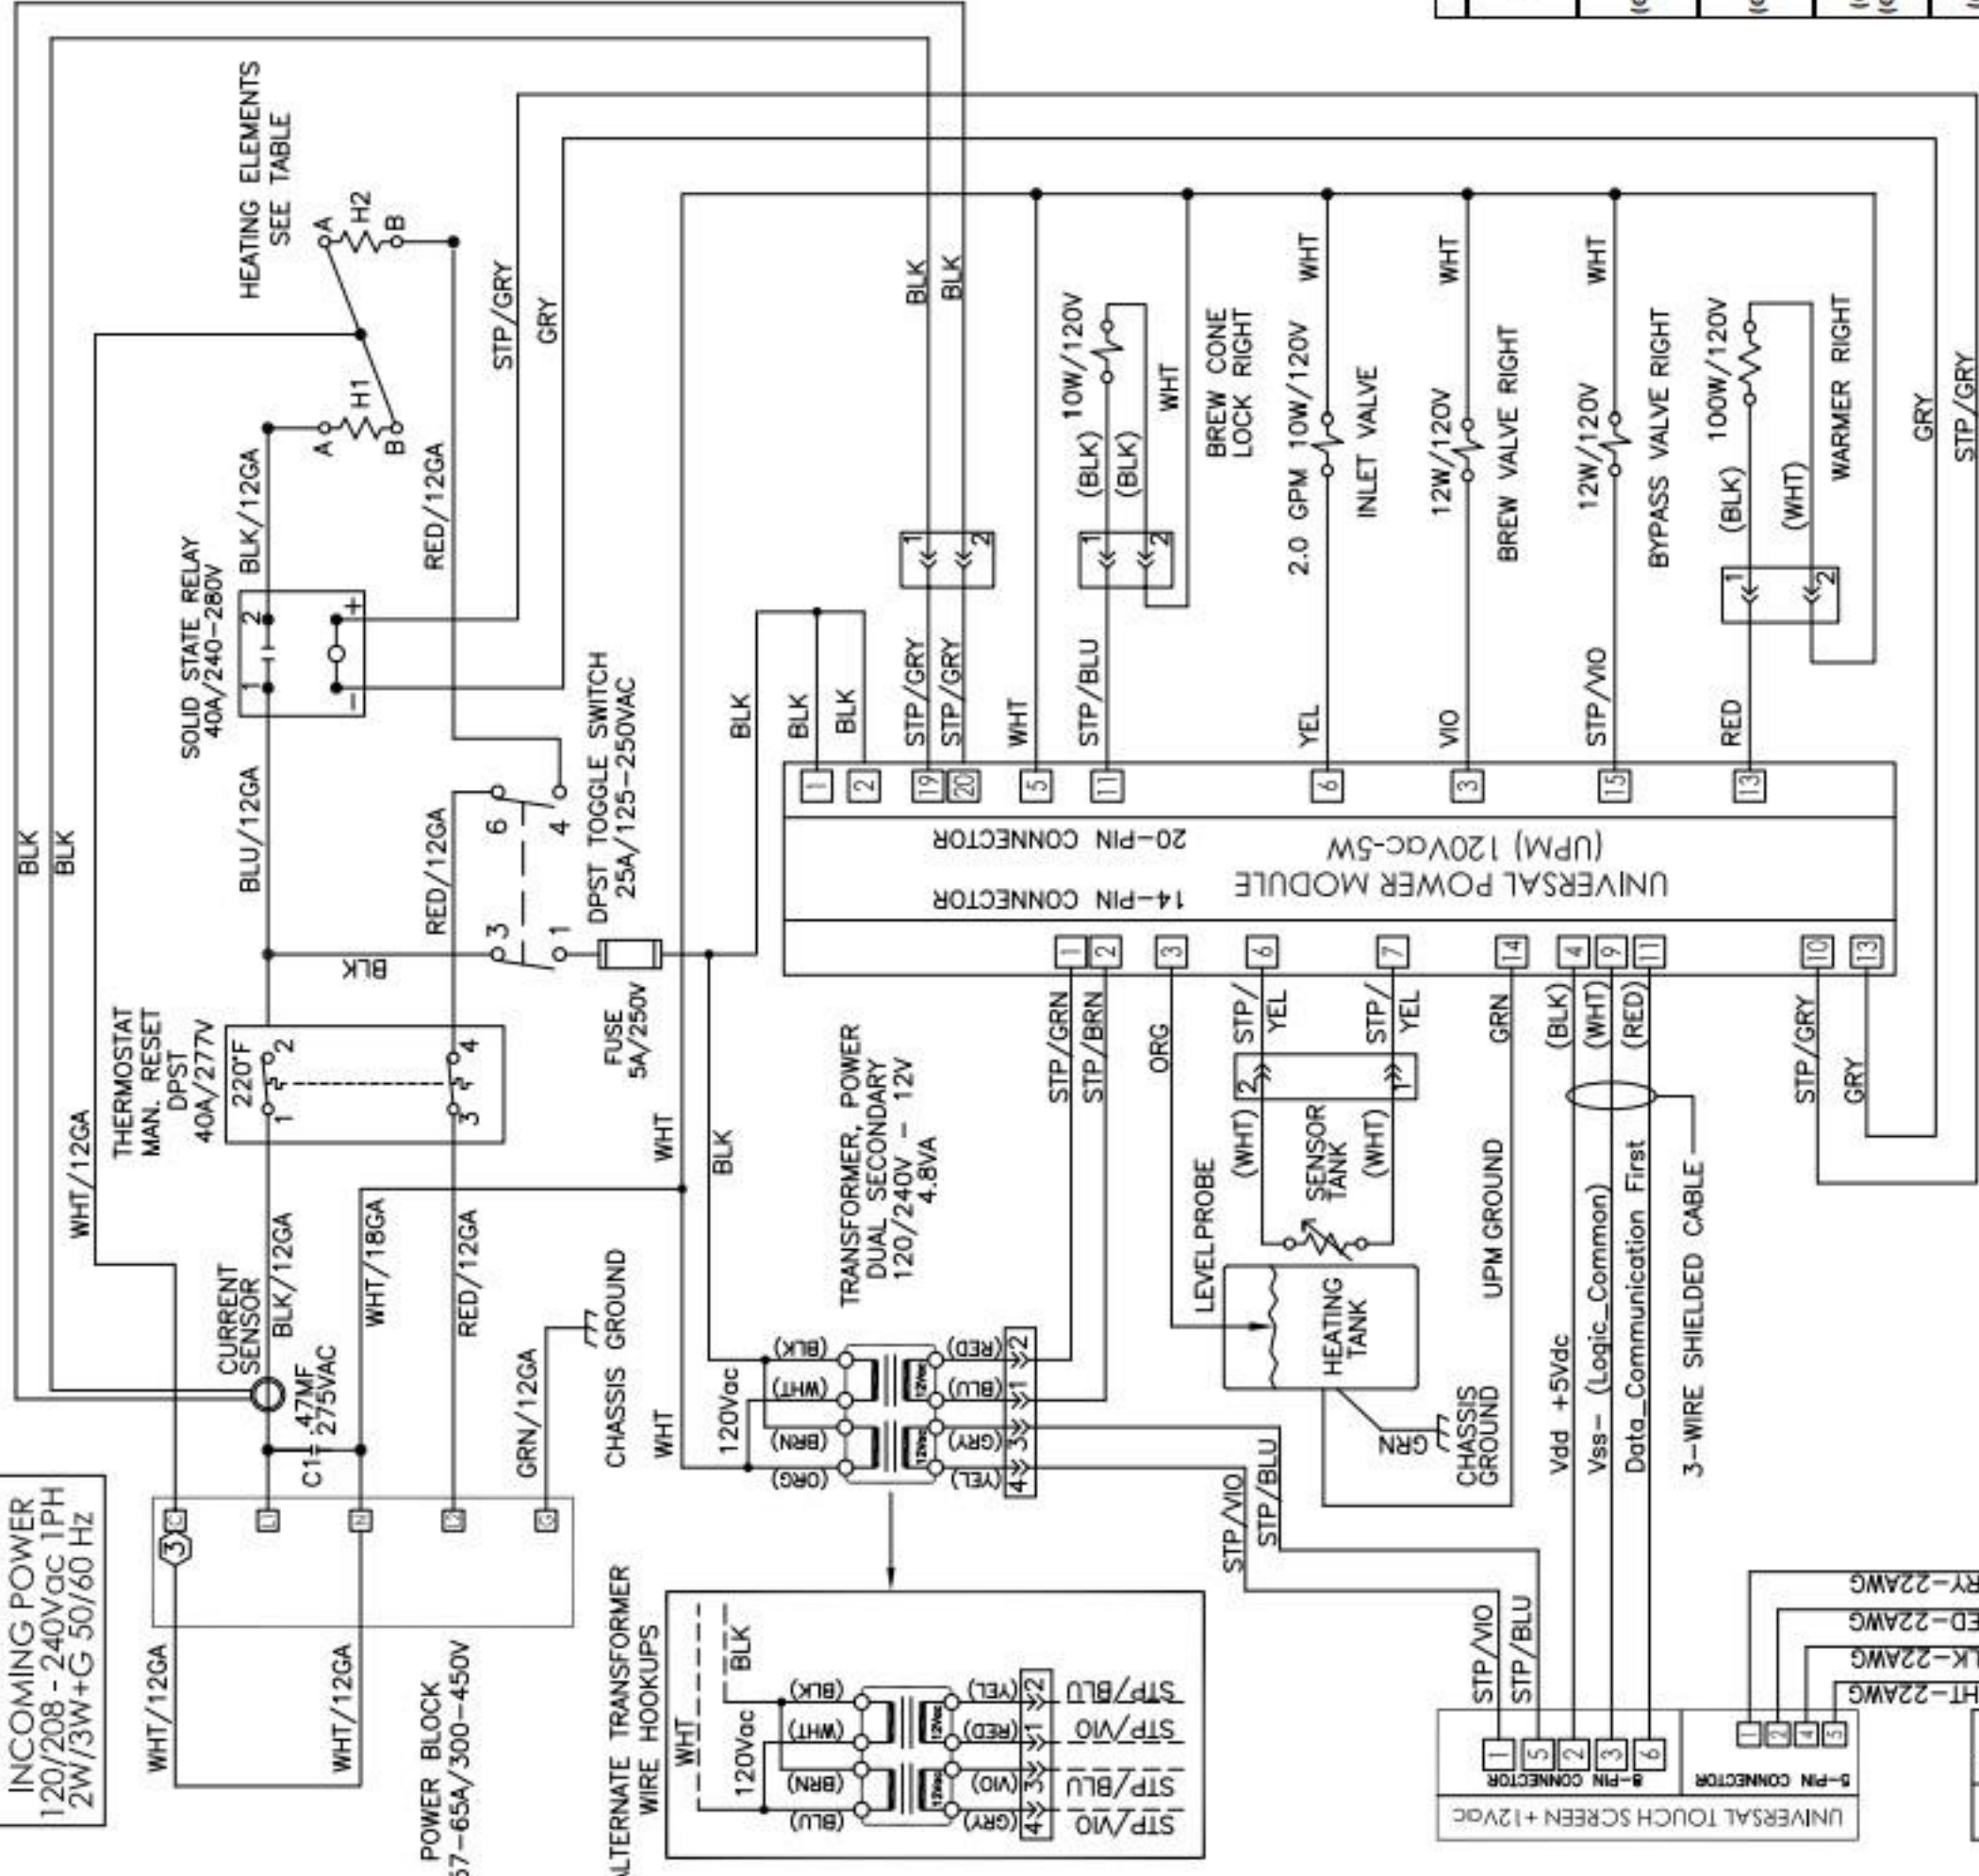

POWER BLOCK
57-65A/300-450V

GEMINI UNITS ONLY
GRY
STP/GRY

INCOMING POWER
 120/208 - 240V AC 1PH
 2W/3W+G 50/60 HZ

POWER BLOCK
 57-65A/300-450V

ALTERNATE TRANSFORMER WIRE HOOKUPS

SSR PIN ASSIGNMENTS

INCOMING POWER
 208 - 240Vac 1PH
 3W+G 50/60 Hz