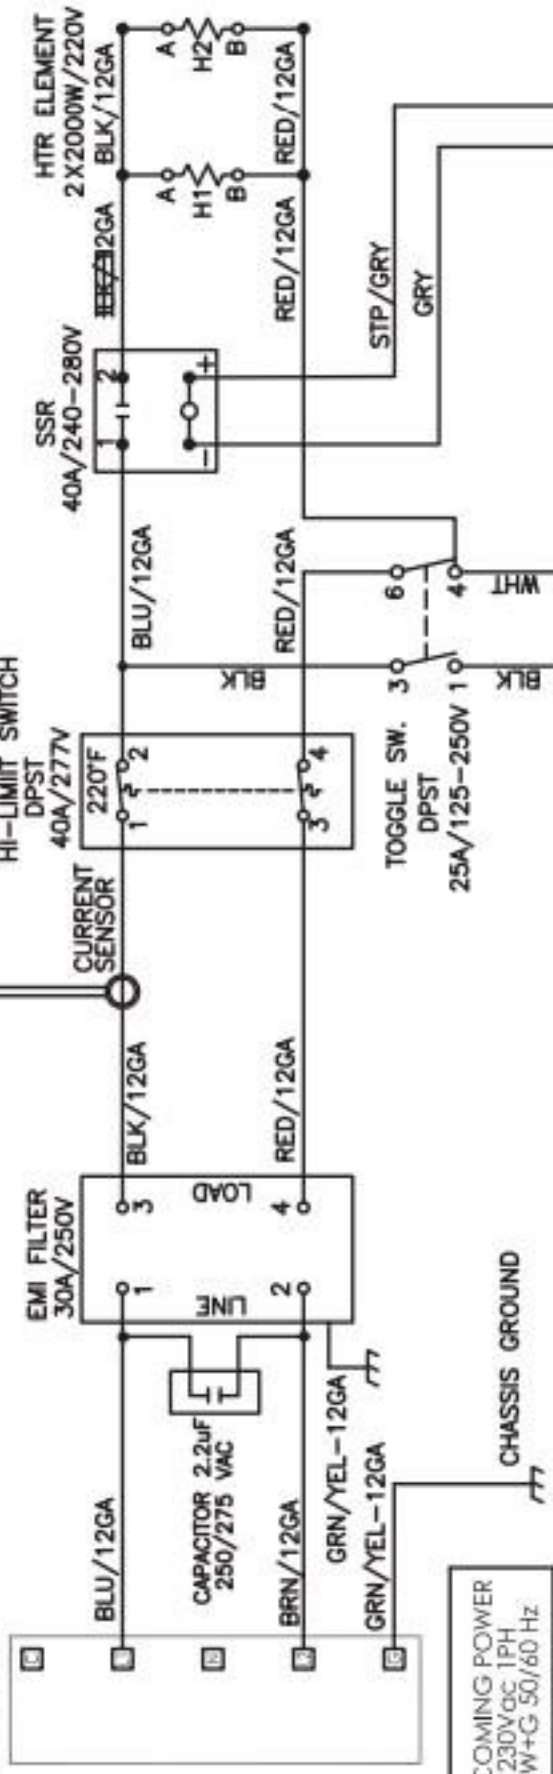

POWER BLOCK
57-65A/300-450V

GEMINI UNITS ONLY
GRY
STP/GRY

INCOMING POWER
 120/208 - 240V AC 1PH
 2W/3W+G 50/60 HZ

POWER BLOCK
 57-65A/300-450V

ALTERNATE TRANSFORMER WIRE HOOKUPS

SSR PIN ASSIGNMENTS

INCOMING POWER
 208 - 240Vac 1PH
 3W+G 50/60 Hz