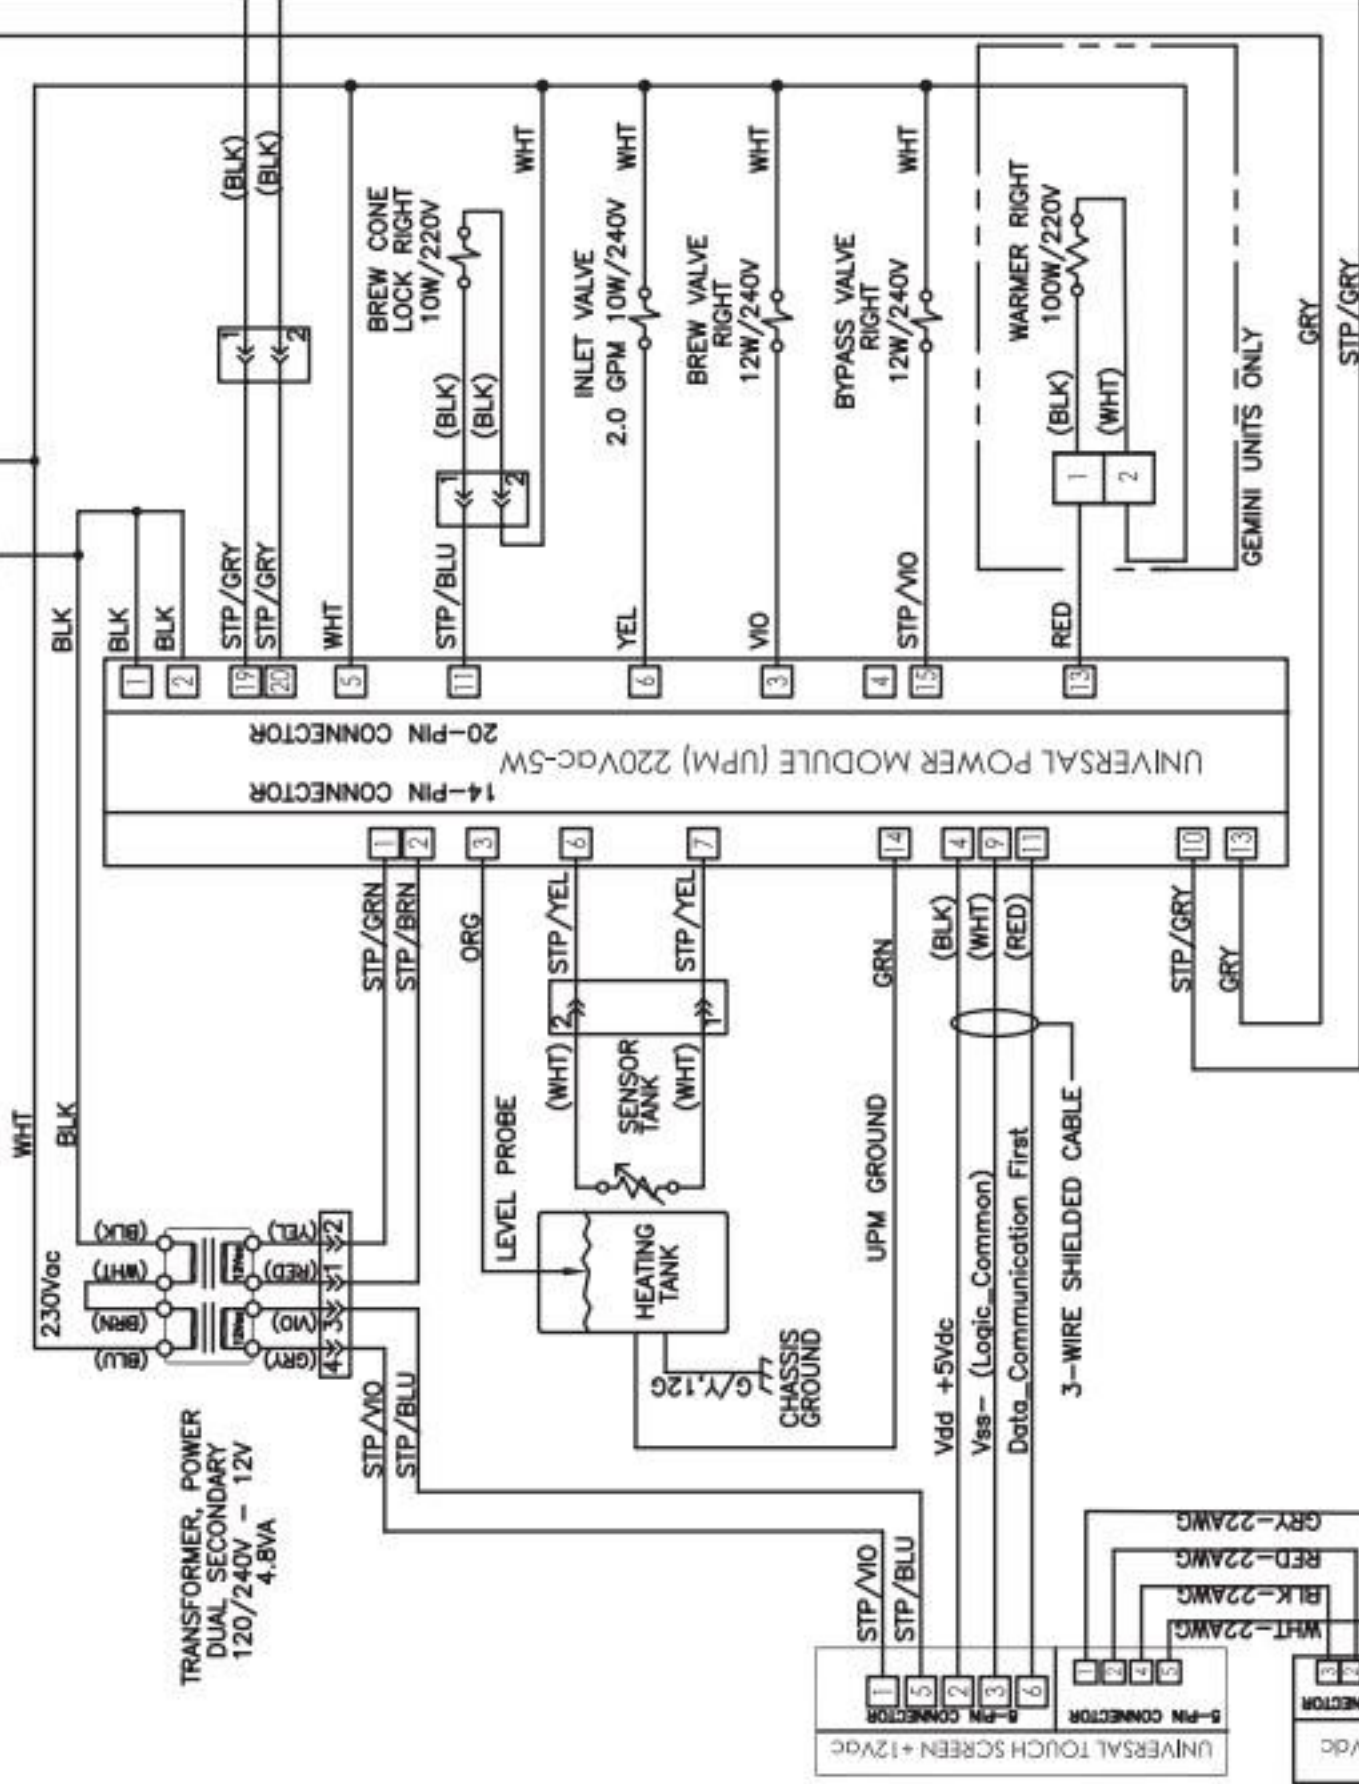

POWER BLOCK
57-65A/300-450V

GEMINI UNITS ONLY
GRY
STP/GRY

INCOMING POWER
 120/208 - 240V AC 1PH
 2W/3W+G 50/60 HZ

POWER BLOCK
 57-65A/300-450V

ALTERNATE TRANSFORMER WIRE HOOKUPS

SSR PIN ASSIGNMENTS

INCOMING POWER
 208 - 240Vac 1PH
 3W+G 50/60 Hz