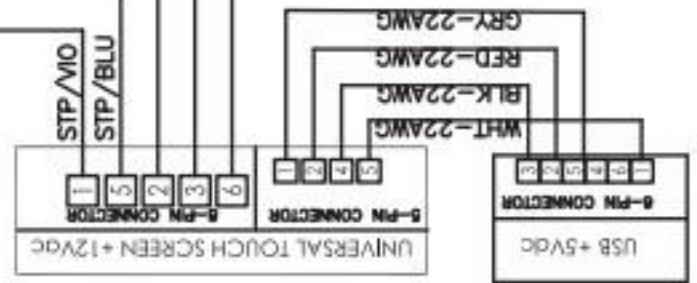

POWER BLOCK
57-65A/300-450V

GEMINI UNITS ONLY
GRY
STP/GRY

INCOMING POWER
 120/208 - 240V AC 1PH
 2W/3W+G 50/60 HZ

POWER BLOCK
 57-65A/300-450V

ALTERNATE TRANSFORMER WIRE HOOKUPS

SSR PIN ASSIGNMENTS

INCOMING POWER
 208 - 240Vac 1PH
 3W+G 50/60 Hz