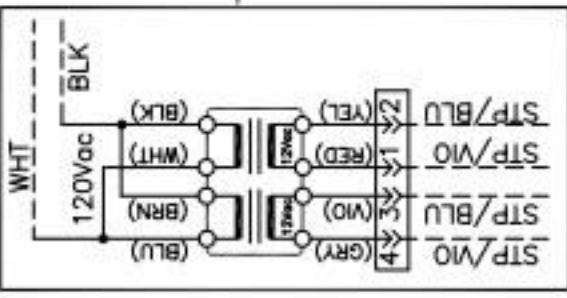

POWER BLOCK
57-65A/300-450V

GEMINI UNITS ONLY
GRY
STP/GRY

INCOMING POWER
 120/208 - 240V AC 1PH
 2W/3W+G 50/60 HZ

POWER BLOCK
 57-65A/300-450V

ALTERNATE TRANSFORMER WIRE HOOKUPS

SSR PIN ASSIGNMENTS

INCOMING POWER
 208 - 240Vac 1PH
 3W+G 50/60 Hz