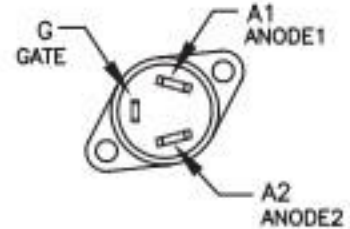

POWER SUPPLY
110-120VAC
1PH, 50/60HZ
2W+G

CURRENT SENSOR

BLK

ELECTRICAL RATING TABLE

Component	Voltage	Amperes	Watts	Hertz	# of	# of Tank	Tank Element
Heating Element	120VAC	1.0A	12W	60Hz	1	1	1
Brew Valve	120VAC	0.1A	12W	60Hz	1	1	1
Inlet Valve	120VAC	0.08A	10W	60Hz	1	1	1
Dilution Valve Right	120VAC	0.04A	5W	60Hz	1	1	1
Dilution Valve Left	120VAC	0.04A	5W	60Hz	1	1	1
Sweetener Pump	120VAC	0.04A	5W	60Hz	1	1	1