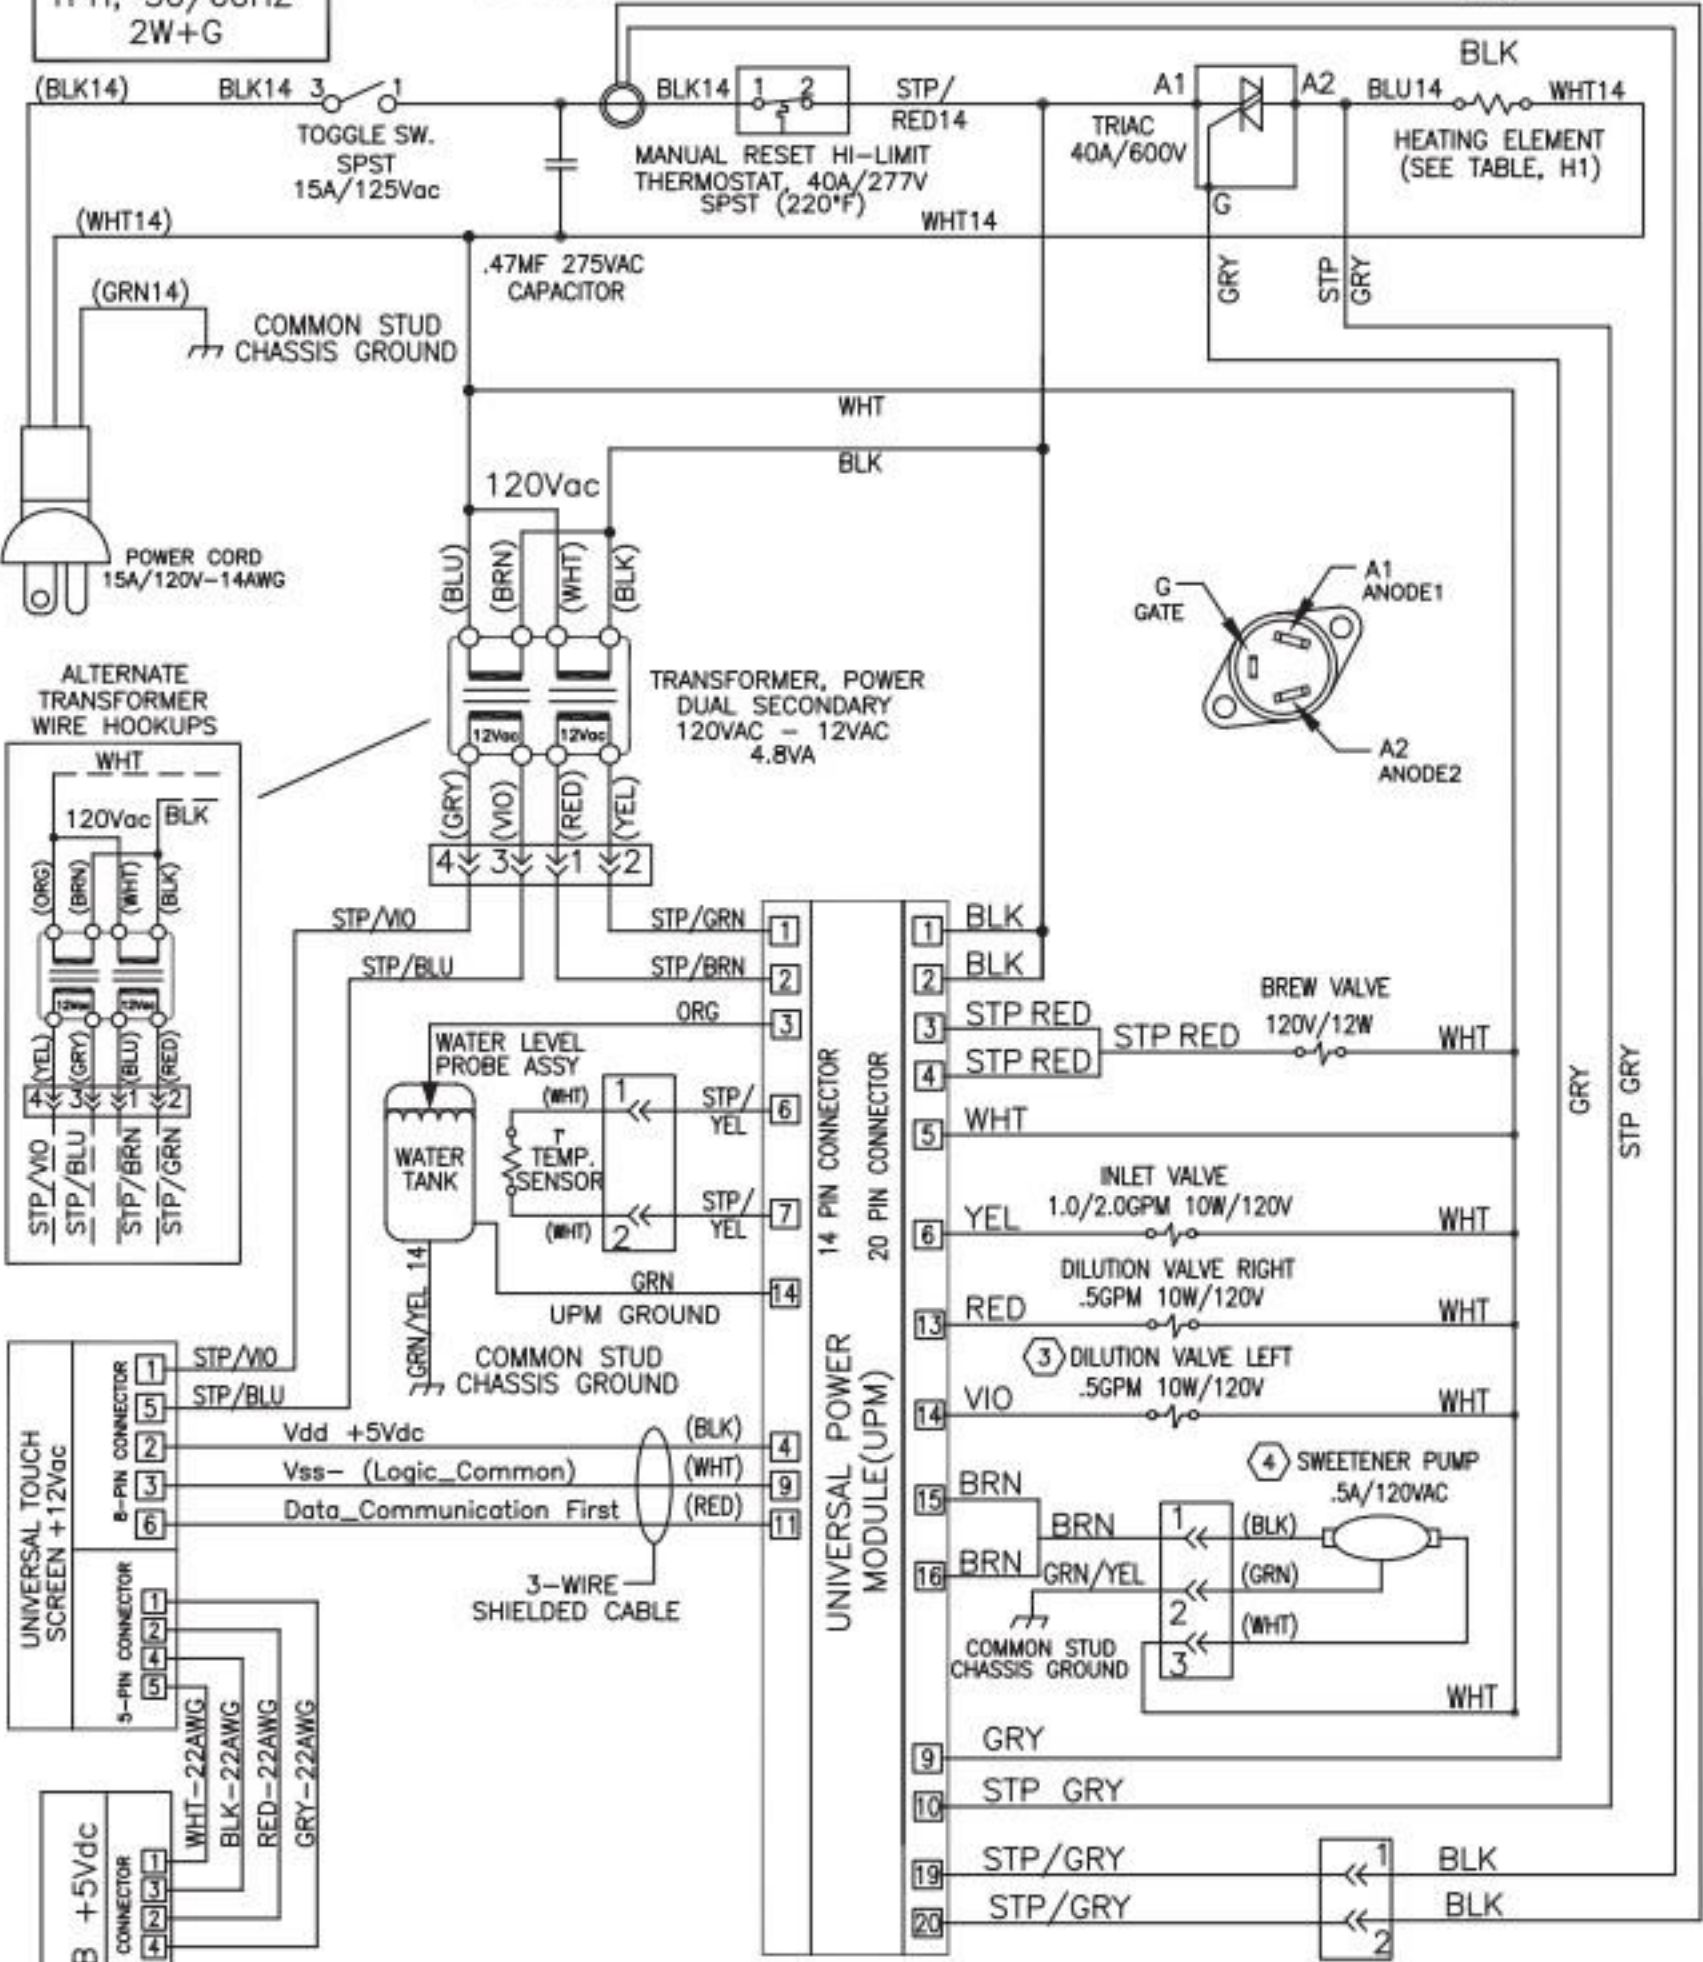

POWER SUPPLY
110-120VAC
1PH, 50/60HZ
2W+G

CURRENT SENSOR

BLK

ELECTRICAL RATING TABLE

Component	Voltage	Amperes	Watts	Hertz	# of	# of Tank	Tank Element
Heating Element	120VAC	1.0A	12W	60Hz	1	1	1
Brew Valve	120VAC	0.1A	12W	60Hz	1	1	1
Inlet Valve	120VAC	0.08A	10W	60Hz	1	1	1
Dilution Valve Right	120VAC	0.04A	5W	60Hz	1	1	1
Dilution Valve Left	120VAC	0.04A	5W	60Hz	1	1	1
Sweetener Pump	120VAC	0.04A	5W	60Hz	1	1	1