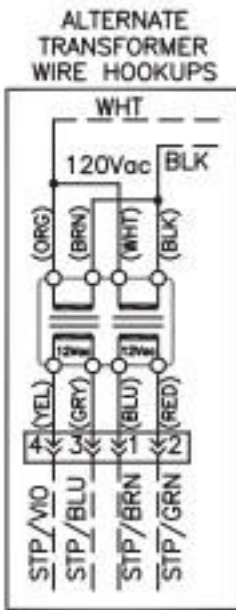

POWER SUPPLY
110-120VAC
1PH, 50/60HZ
2W+G

CURRENT SENSOR

BLK

ELECTRICAL RATING TABLE

Component	Voltage	Amperes	Watts	Hertz	# of	# of Tank	Tank Element
Heating Element	120VAC	1.0A	12W	60Hz	1	1	1
Brew Valve	120VAC	0.1A	12W	60Hz	1	1	1
Inlet Valve	120VAC	0.08A	10W	60Hz	1	1	1
Dilution Valve Right	120VAC	0.04A	5W	60Hz	1	1	1
Dilution Valve Left	120VAC	0.04A	5W	60Hz	1	1	1
Sweetener Pump	120VAC	0.04A	5W	60Hz	1	1	1