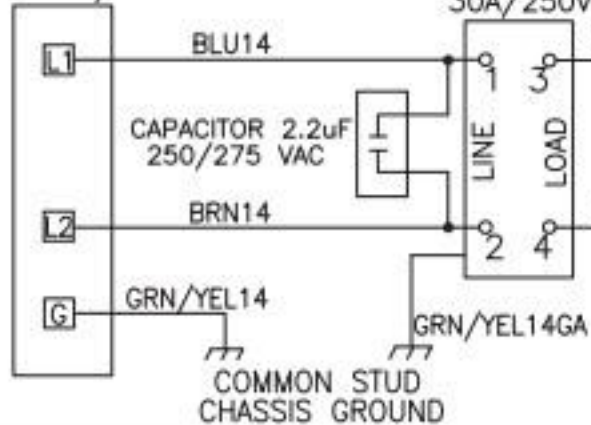

POWER BLOCK  
57-65A/300-450V

INCOMING POWER  
220-240VAC 1PH  
2W+G 50/60Hz

MANUAL RESET  
THERMOSTAT  
DPST 40A/277V

TRAC  
HEATSINK ASSEMBLY  
40A/600V

HEATING ELEMENT  
(SEE TABLE)

WHT

TRIAC PIN ASSIGNMENTS

UNIVERSAL CONTROL MODULE 220VAC 5W

INLET VALVE  
BREW VALVE  
BREW WARMER ELEMENT  
FRONT/TOP WARMER ELEMENT  
REAR WARMER ELEMENT

FROM RIGHT BREWER  
TERMINAL BLOCK  
[SHEET 1]

INCOMING POWER  
SEE ELECTRICAL RATING  
TABLE FOR SPECIFIC MODELS

MEMBRANE CONTROL PANEL

UCM Pin Assignments  
16 Pin Connector

1	BREW WARMER
---	-------------

POWER SUPPLY  
 DUAL VOLTAGE  
 120/220VAC  
 1-PH, 50/60HZ  
 2W/3W+G

(SEE TABLE FOR  
 ELEC RATING  
 PER MODEL)

TERMINAL BLOCK  
 5 STA 50A/600V

TRIAC PIN ASSIGNMENTS

LEGEND

POWER SUPPLY  
120VAC/1-PHASE  
50/60HZ, 2W+G  
SEE TABLE FOR  
ELEC RATING  
PER MODEL

⑤ POWER CORD  
14/3 SJT0

USED FOR ALPHA-5GT/5GTL/5GTR

ELECTRICAL RATING TABLE