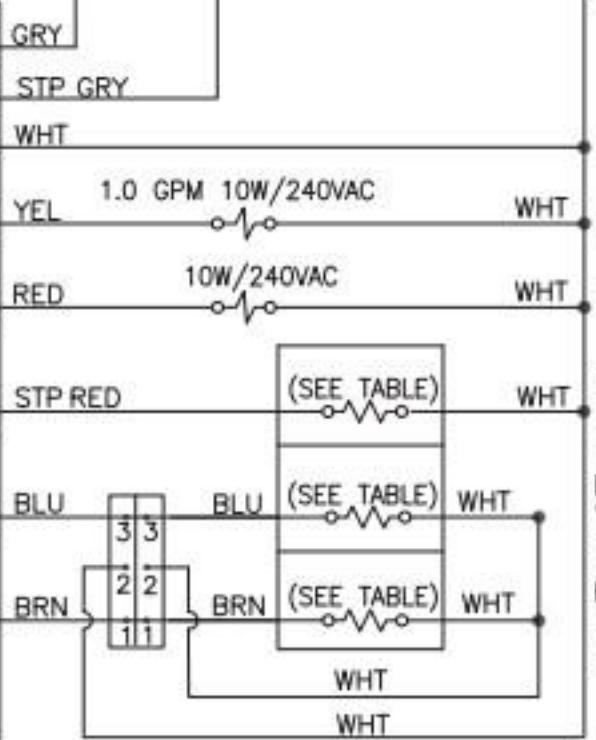

POWER BLOCK  
57-65A/300-450V

INCOMING POWER  
220-240VAC 1PH  
2W+G 50/60Hz

MANUAL RESET  
THERMOSTAT  
DPST 40A/277V

TRAC  
HEATSINK ASSEMBLY  
40A/600V

HEATING ELEMENT  
(SEE TABLE)

WHT

TRIAC PIN ASSIGNMENTS

UNIVERSAL CONTROL MODULE 220VAC 5W

INLET VALVE  
BREW VALVE  
BREW WARMER ELEMENT  
FRONT/TOP WARMER ELEMENT  
REAR WARMER ELEMENT

FROM RIGHT BREWER  
TERMINAL BLOCK  
[SHEET 1]

INCOMING POWER  
SEE ELECTRICAL RATING  
TABLE FOR SPECIFIC MODELS

MEMBRANE CONTROL PANEL

UCM Pin Assignments  
16 Pin Connector

1	BREW WARMER
---	-------------

POWER SUPPLY  
 DUAL VOLTAGE  
 120/220VAC  
 1-PH, 50/60HZ  
 2W/3W+G

(SEE TABLE FOR  
 ELEC RATING  
 PER MODEL)

TERMINAL BLOCK  
 5 STA 50A/600V

TRIAC PIN ASSIGNMENTS

LEGEND

POWER SUPPLY  
120VAC/1-PHASE  
50/60HZ, 2W+G  
SEE TABLE FOR  
ELEC RATING  
PER MODEL

⑤ POWER CORD  
14/3 SJT0

USED FOR ALPHA-5GT/5GTL/5GTR

ELECTRICAL RATING TABLE