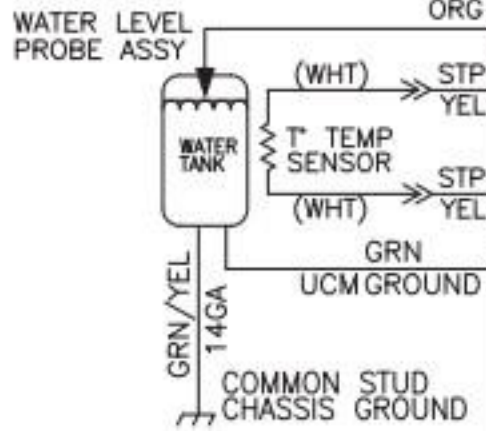

POWER BLOCK  
57-65A/300-450V

INCOMING POWER  
220-240VAC 1PH  
2W+G 50/60Hz

MANUAL RESET  
THERMOSTAT  
DPST 40A/277V

TRAC  
HEATSINK ASSEMBLY  
40A/600V

HEATING ELEMENT  
(SEE TABLE)

WHT

TRIAC PIN ASSIGNMENTS

UNIVERSAL CONTROL MODULE 220VAC 5W

INLET VALVE  
BREW VALVE  
BREW WARMER ELEMENT  
FRONT/TOP WARMER ELEMENT  
REAR WARMER ELEMENT

FROM RIGHT BREWER  
TERMINAL BLOCK  
[SHEET 1]

INCOMING POWER  
SEE ELECTRICAL RATING  
TABLE FOR SPECIFIC MODELS

MEMBRANE CONTROL PANEL

UCM Pin Assignments  
16 Pin Connector

1	BREW WARMER
---	-------------

POWER SUPPLY  
 DUAL VOLTAGE  
 120/220VAC  
 1-PH, 50/60HZ  
 2W/3W+G

(SEE TABLE FOR  
 ELEC RATING  
 PER MODEL)

TERMINAL BLOCK  
 5 STA 50A/600V

TRIAC PIN ASSIGNMENTS

LEGEND

POWER SUPPLY  
120VAC/1-PHASE  
50/60HZ, 2W+G  
SEE TABLE FOR  
ELEC RATING  
PER MODEL

⑤ POWER CORD  
14/3 SJT0

USED FOR ALPHA-5GT/5GTL/5GTR

ELECTRICAL RATING TABLE