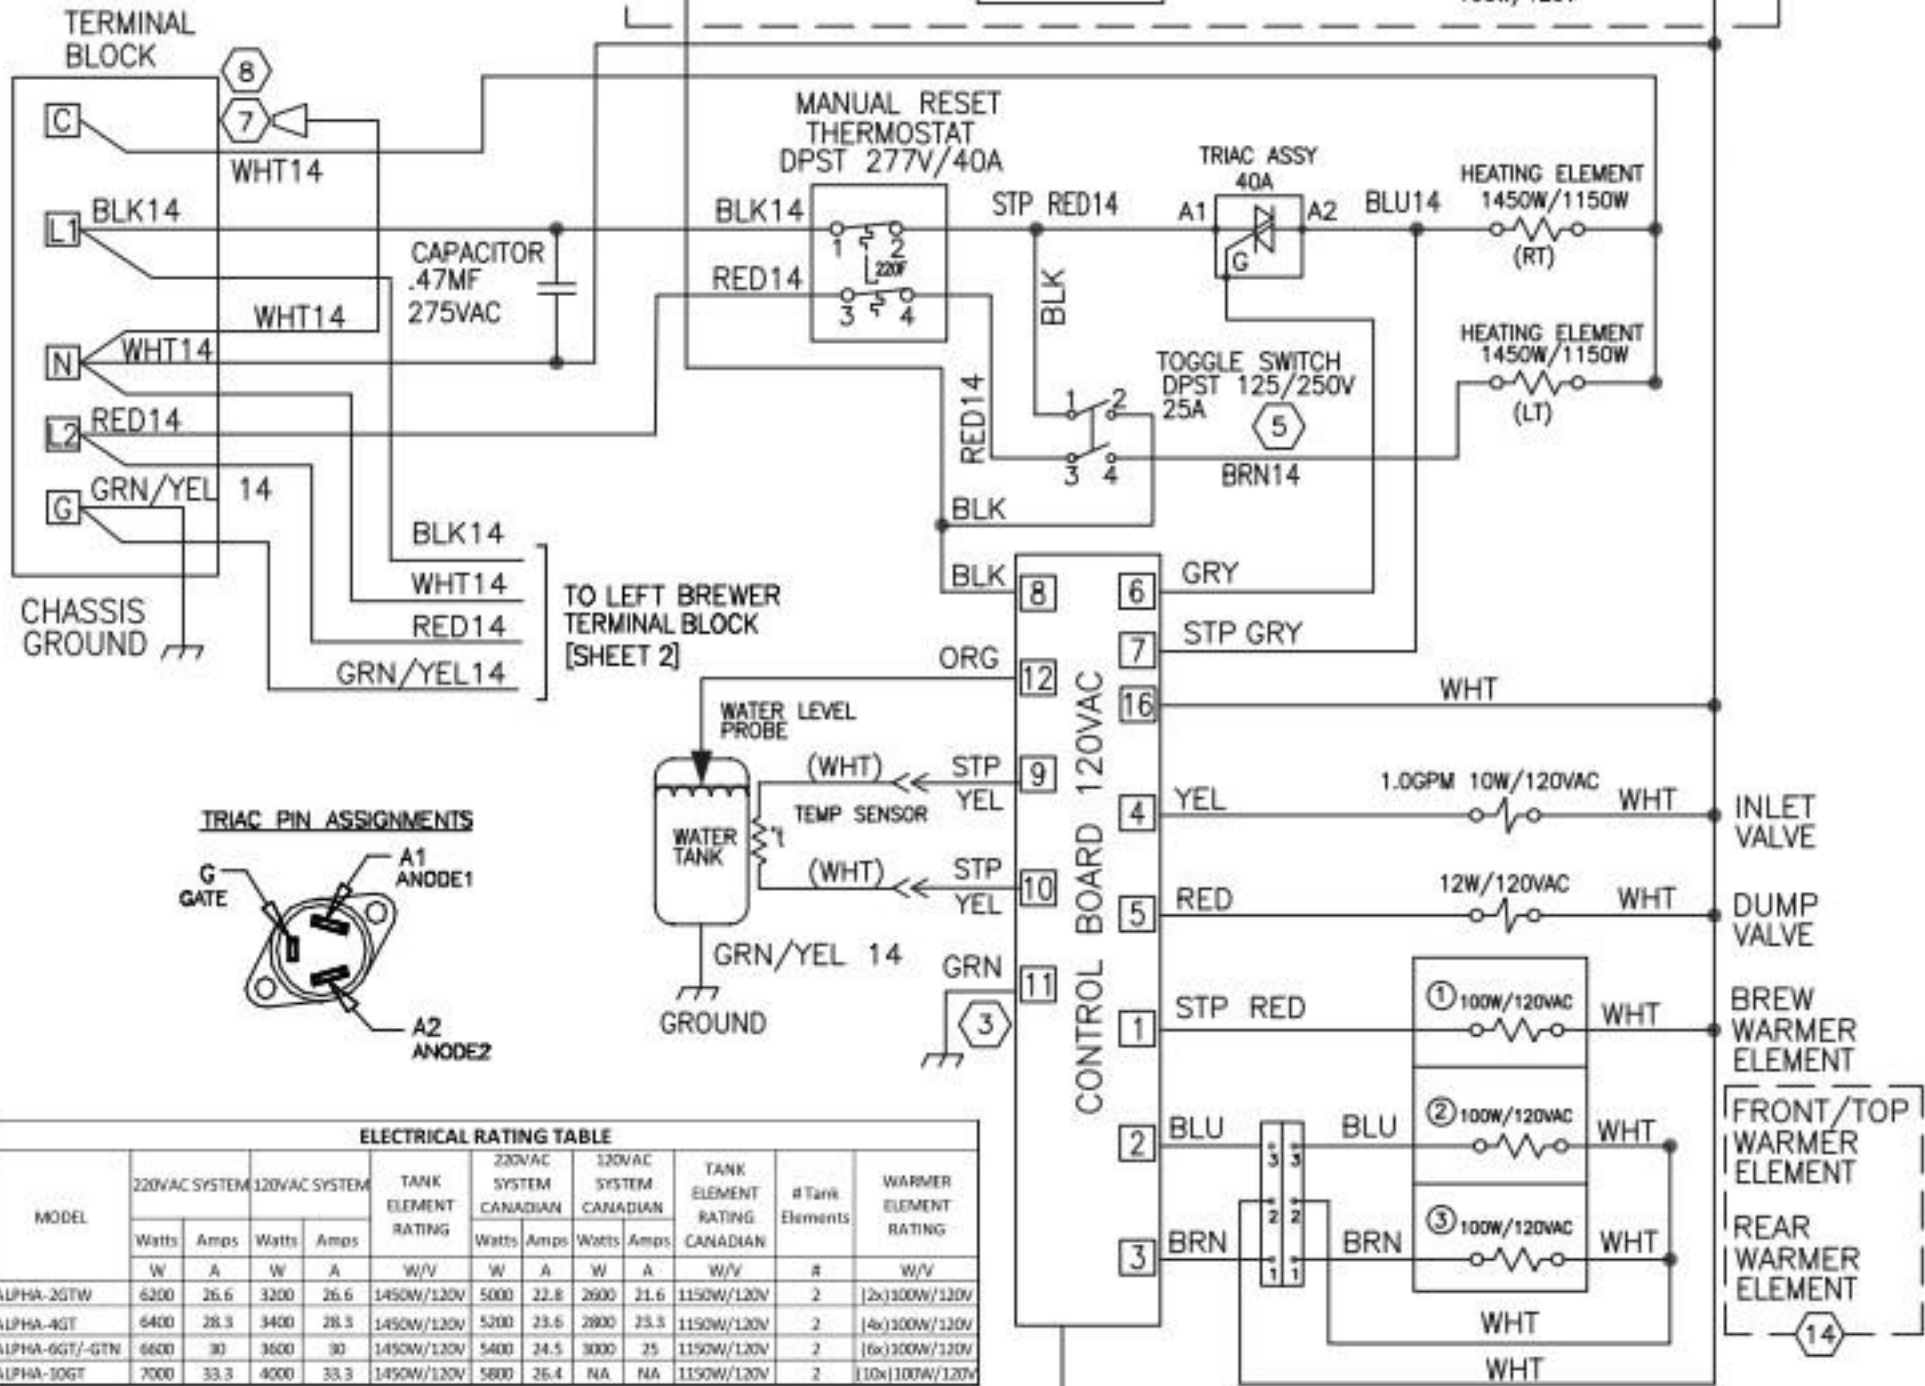

POWER BLOCK  
57-65A/300-450V

INCOMING POWER  
220-240VAC 1PH  
2W+G 50/60Hz

MANUAL RESET  
THERMOSTAT  
DPST 40A/277V

TRAC  
HEATSINK ASSEMBLY  
40A/600V

HEATING ELEMENT  
(SEE TABLE)

WHT

TRIAC PIN ASSIGNMENTS

UNIVERSAL CONTROL MODULE 220VAC 5W

INLET VALVE  
BREW VALVE  
BREW WARMER ELEMENT  
FRONT/TOP WARMER ELEMENT  
REAR WARMER ELEMENT

FROM RIGHT BREWER  
TERMINAL BLOCK  
[SHEET 1]

INCOMING POWER  
SEE ELECTRICAL RATING  
TABLE FOR SPECIFIC MODELS

MEMBRANE CONTROL PANEL

UCM Pin Assignments  
16 Pin Connector

1	BREW WARMER
---	-------------

POWER SUPPLY  
 DUAL VOLTAGE  
 120/220VAC  
 1-PH, 50/60HZ  
 2W/3W+G

(SEE TABLE FOR  
 ELEC RATING  
 PER MODEL)

TERMINAL BLOCK  
 5 STA 50A/600V

TRIAC PIN ASSIGNMENTS

LEGEND

POWER SUPPLY  
120VAC/1-PHASE  
50/60HZ, 2W+G  
SEE TABLE FOR  
ELEC RATING  
PER MODEL

⑤ POWER CORD  
14/3 SJT0

USED FOR ALPHA-5GT/5GTL/5GTR

ELECTRICAL RATING TABLE