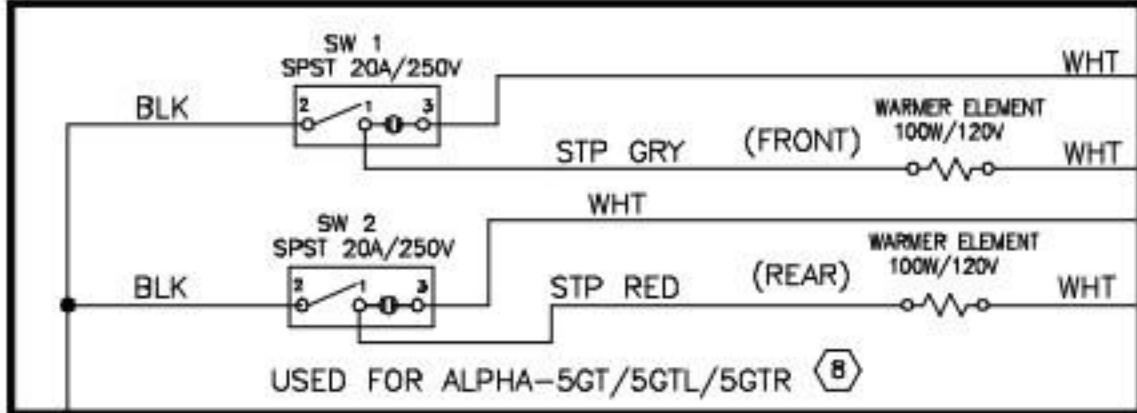

MEMBRANE CONTROL PANEL

UCM Pin Assignments  
16 Pin Connector

1	BREW WARMER
---	-------------

POWER SUPPLY  
 DUAL VOLTAGE  
 120/220VAC  
 1-PH, 50/60HZ  
 2W/3W+G

(SEE TABLE FOR  
 ELEC RATING  
 PER MODEL)

TERMINAL BLOCK  
 5 STA 50A/600V

TRIAC PIN ASSIGNMENTS

LEGEND

POWER SUPPLY  
120VAC/1-PHASE  
50/60HZ, 2W+G  
SEE TABLE FOR  
ELEC RATING  
PER MODEL

⑤ POWER CORD  
14/3 SJT0

USED FOR ALPHA-5GT/5GTL/5GTR

ELECTRICAL RATING TABLE