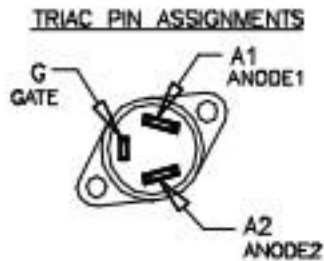

POWER BLOCK  
57-65A/300-450V

INCOMING POWER  
220-240VAC 1PH  
2W+G 50/60Hz

MANUAL RESET  
THERMOSTAT  
DPST 40A/277V

TRAC  
HEATSINK ASSEMBLY  
40A/600V

HEATING ELEMENT  
(SEE TABLE)

WHT

TRIAC PIN ASSIGNMENTS

UNIVERSAL CONTROL MODULE 220VAC 5W

INLET VALVE  
BREW VALVE  
BREW WARMER ELEMENT  
FRONT/TOP WARMER ELEMENT  
REAR WARMER ELEMENT

FROM RIGHT BREWER  
TERMINAL BLOCK  
[SHEET 1]

INCOMING POWER  
SEE ELECTRICAL RATING  
TABLE FOR SPECIFIC MODELS

MEMBRANE CONTROL PANEL

UCM Pin Assignments  
16 Pin Connector

1	BREW WARMER
---	-------------

POWER SUPPLY  
 DUAL VOLTAGE  
 120/220VAC  
 1-PH, 50/60HZ  
 2W/3W+G

(SEE TABLE FOR  
 ELEC RATING  
 PER MODEL)

TERMINAL BLOCK  
 5 STA 50A/600V

TRIAC PIN ASSIGNMENTS

LEGEND

POWER SUPPLY  
120VAC/1-PHASE  
50/60HZ, 2W+G  
SEE TABLE FOR  
ELEC RATING  
PER MODEL

⑤ POWER CORD  
14/3 SJT0

USED FOR ALPHA-5GT/5GTL/5GTR

ELECTRICAL RATING TABLE