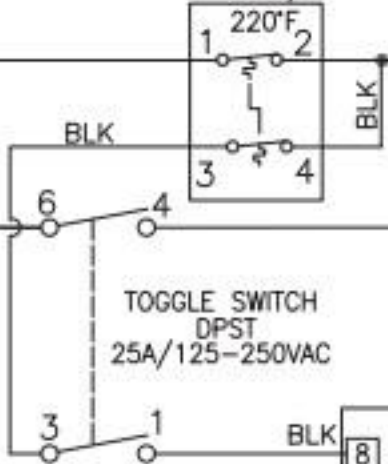

POWER BLOCK  
57-65A/300-450V

INCOMING POWER  
220-240VAC 1PH  
2W+G 50/60Hz

MANUAL RESET  
THERMOSTAT  
DPST 40A/277V

TRAC  
HEATSINK ASSEMBLY  
40A/600V

HEATING ELEMENT  
(SEE TABLE)

WHT

TRIAC PIN ASSIGNMENTS

UNIVERSAL CONTROL MODULE 220VAC 5W

INLET VALVE  
BREW VALVE  
BREW WARMER ELEMENT  
FRONT/TOP WARMER ELEMENT  
REAR WARMER ELEMENT

FROM RIGHT BREWER  
TERMINAL BLOCK  
[SHEET 1]

INCOMING POWER  
SEE ELECTRICAL RATING  
TABLE FOR SPECIFIC MODELS

MEMBRANE CONTROL PANEL

UCM Pin Assignments  
16 Pin Connector

1	BREW WARMER
---	-------------

POWER SUPPLY  
 DUAL VOLTAGE  
 120/220VAC  
 1-PH, 50/60HZ  
 2W/3W+G

(SEE TABLE FOR  
 ELEC RATING  
 PER MODEL)

TERMINAL BLOCK  
 5 STA 50A/600V

TRIAC PIN ASSIGNMENTS

LEGEND

POWER SUPPLY  
120VAC/1-PHASE  
50/60HZ, 2W+G  
SEE TABLE FOR  
ELEC RATING  
PER MODEL

⑤ POWER CORD  
14/3 SJT0

USED FOR ALPHA-5GT/5GTL/5GTR

ELECTRICAL RATING TABLE