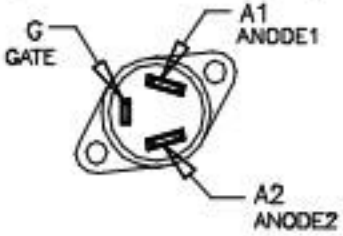

UNIVERSAL CONTROL MODULE 220VAC 5W

INLET VALVE  
BREW VALVE  
BREW WARMER ELEMENT  
FRONT/TOP WARMER ELEMENT  
REAR WARMER ELEMENT

FROM RIGHT BREWER  
TERMINAL BLOCK  
[SHEET 1]

INCOMING POWER  
SEE ELECTRICAL RATING  
TABLE FOR SPECIFIC MODELS

MEMBRANE CONTROL PANEL

UCM Pin Assignments  
16 Pin Connector

1	BREW WARMER
---	-------------

POWER SUPPLY  
 DUAL VOLTAGE  
 120/220VAC  
 1-PH, 50/60HZ  
 2W/3W+G

(SEE TABLE FOR  
 ELEC RATING  
 PER MODEL)

TERMINAL BLOCK  
 5 STA 50A/600V

TRIAC PIN ASSIGNMENTS

LEGEND

POWER SUPPLY  
120VAC/1-PHASE  
50/60HZ, 2W+G  
SEE TABLE FOR  
ELEC RATING  
PER MODEL

⑤ POWER CORD  
14/3 SJT0

USED FOR ALPHA-5GT/5GTL/5GTR

ELECTRICAL RATING TABLE