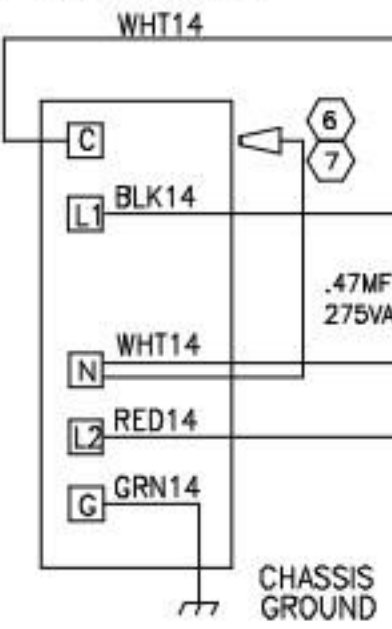

POWER BLOCK  
57-65A/300-450V

INCOMING POWER  
220-240VAC 1PH  
2W+G 50/60Hz

MANUAL RESET  
THERMOSTAT  
DPST 40A/277V

TRAC  
HEATSINK ASSEMBLY  
40A/600V

HEATING ELEMENT  
(SEE TABLE)

WHT

TRIAC PIN ASSIGNMENTS

UNIVERSAL CONTROL MODULE 220VAC 5W

INLET VALVE  
BREW VALVE  
BREW WARMER ELEMENT  
FRONT/TOP WARMER ELEMENT  
REAR WARMER ELEMENT

FROM RIGHT BREWER  
TERMINAL BLOCK  
[SHEET 1]

INCOMING POWER  
SEE ELECTRICAL RATING  
TABLE FOR SPECIFIC MODELS

MEMBRANE CONTROL PANEL

UCM Pin Assignments  
16 Pin Connector

1	BREW WARMER
---	-------------

POWER SUPPLY  
 DUAL VOLTAGE  
 120/220VAC  
 1-PH, 50/60HZ  
 2W/3W+G

(SEE TABLE FOR  
 ELEC RATING  
 PER MODEL)

TERMINAL BLOCK  
 5 STA 50A/600V

TRIAC PIN ASSIGNMENTS

LEGEND

POWER SUPPLY  
120VAC/1-PHASE  
50/60HZ, 2W+G  
SEE TABLE FOR  
ELEC RATING  
PER MODEL

⑤ POWER CORD  
14/3 SJT0

USED FOR ALPHA-5GT/5GTL/5GTR

ELECTRICAL RATING TABLE