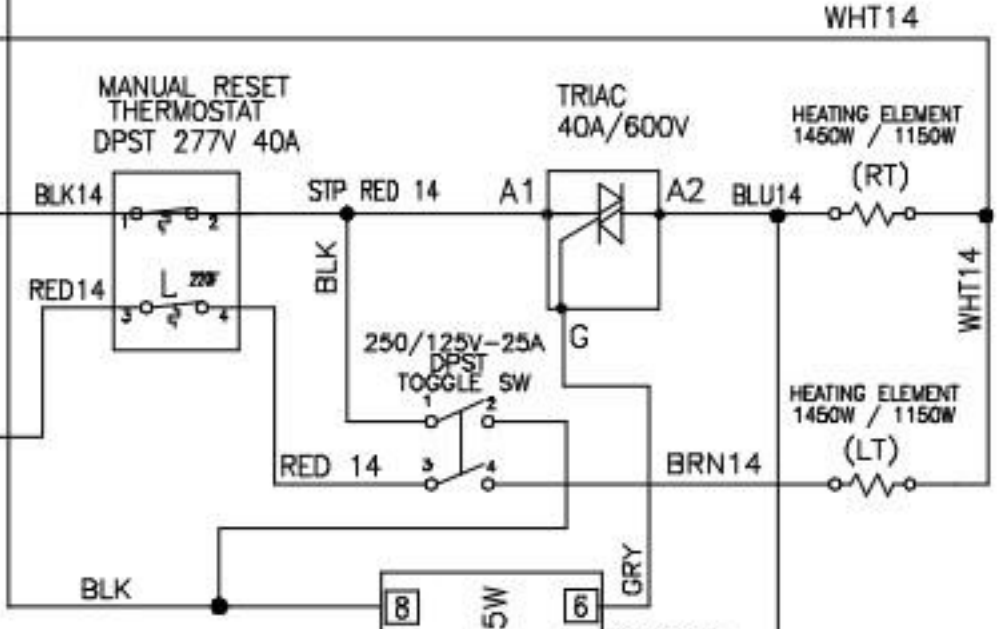

MEMBRANE CONTROL PANEL

UCM Pin Assignments  
16 Pin Connector

1	BREW WARMER
---	-------------

POWER SUPPLY  
 DUAL VOLTAGE  
 120/220VAC  
 1-PH, 50/60HZ  
 2W/3W+G

(SEE TABLE FOR  
 ELEC RATING  
 PER MODEL)

TERMINAL BLOCK  
 5 STA 50A/600V

TRIAC PIN ASSIGNMENTS

LEGEND

POWER SUPPLY  
120VAC/1-PHASE  
50/60HZ, 2W+G  
SEE TABLE FOR  
ELEC RATING  
PER MODEL

⑤ POWER CORD  
14/3 SJT0

USED FOR ALPHA-5GT/5GTL/5GTR

ELECTRICAL RATING TABLE