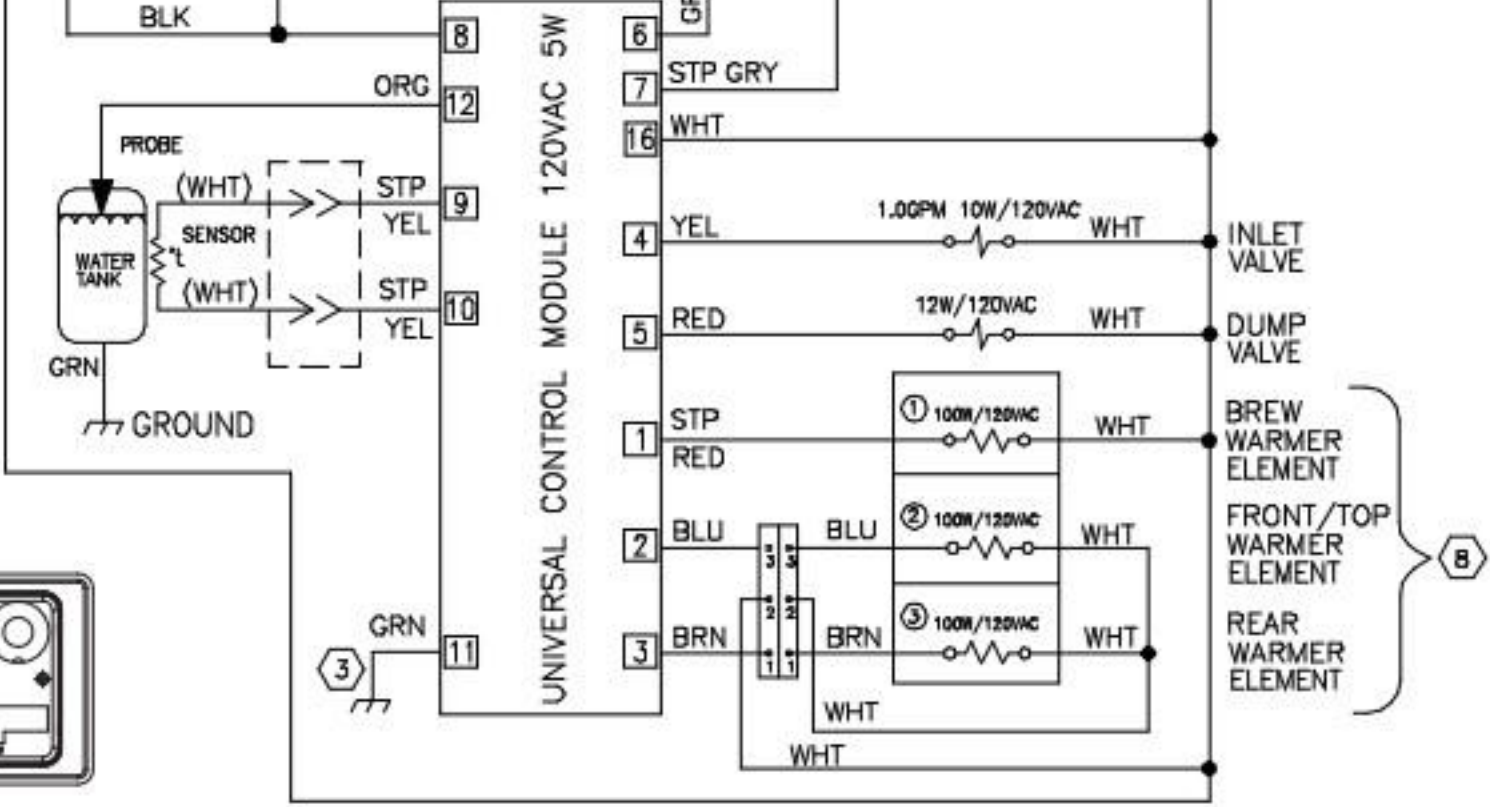

MEMBRANE CONTROL PANEL

UCM Pin Assignments  
16 Pin Connector

1	BREW WARMER
---	-------------

POWER SUPPLY  
 DUAL VOLTAGE  
 120/220VAC  
 1-PH, 50/60HZ  
 2W/3W+G

(SEE TABLE FOR  
 ELEC RATING  
 PER MODEL)

TERMINAL BLOCK  
 5 STA 50A/600V

TRIAC PIN ASSIGNMENTS

LEGEND

POWER SUPPLY  
120VAC/1-PHASE  
50/60HZ, 2W+G  
SEE TABLE FOR  
ELEC RATING  
PER MODEL

⑤ POWER CORD  
14/3 SJT0

USED FOR ALPHA-5GT/5GTL/5GTR

ELECTRICAL RATING TABLE