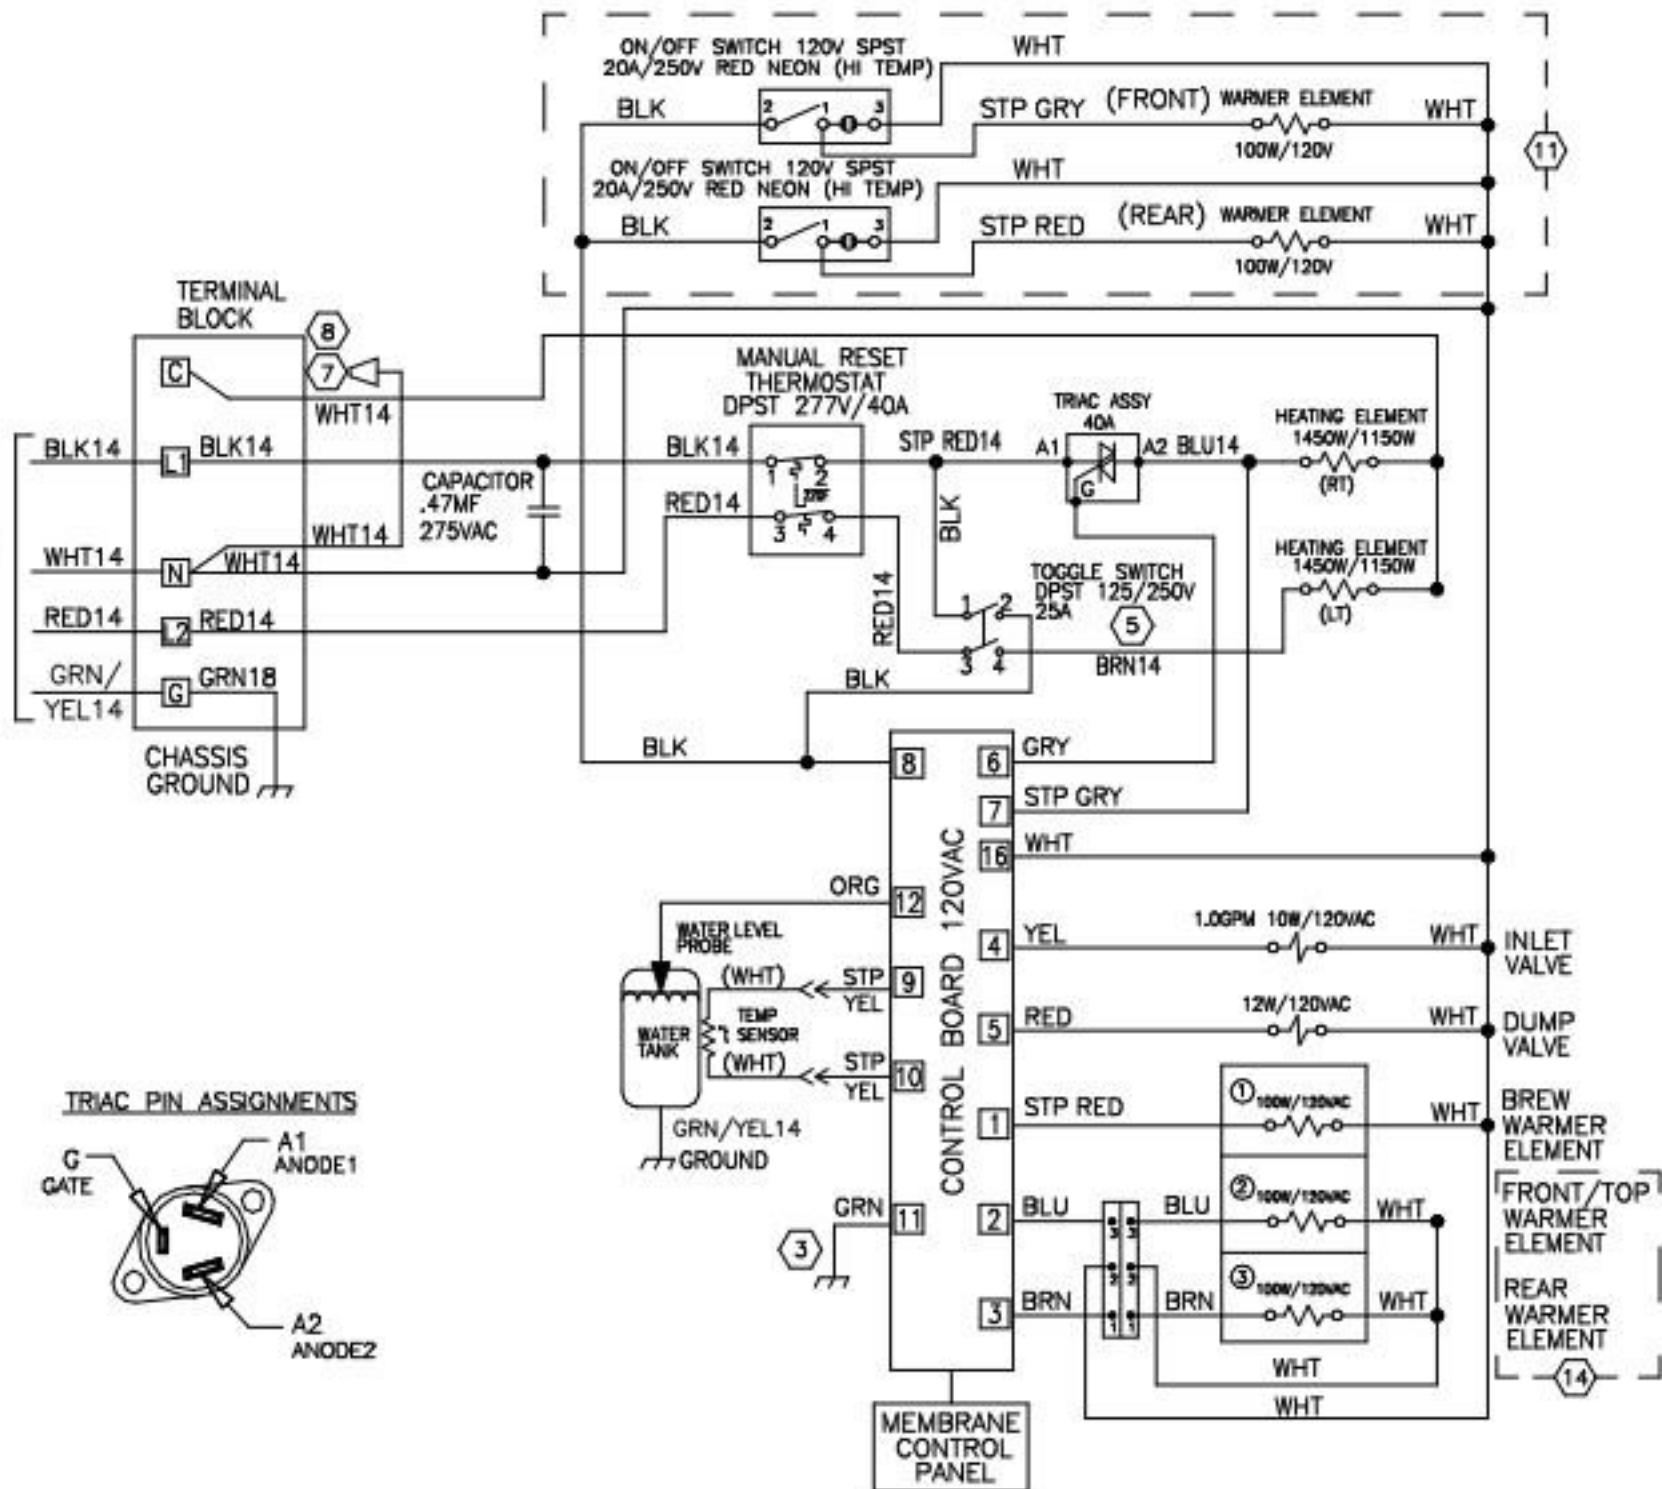

POWER BLOCK  
57-65A/300-450V

INCOMING POWER  
220-240VAC 1PH  
2W+G 50/60Hz

MANUAL RESET  
THERMOSTAT  
DPST 40A/277V

TRAC  
HEATSINK ASSEMBLY  
40A/600V

HEATING ELEMENT  
(SEE TABLE)

WHT

TRIAC PIN ASSIGNMENTS

UNIVERSAL CONTROL MODULE 220VAC 5W

INLET VALVE  
BREW VALVE  
BREW WARMER ELEMENT  
FRONT/TOP WARMER ELEMENT  
REAR WARMER ELEMENT

FROM RIGHT BREWER  
TERMINAL BLOCK  
[SHEET 1]

INCOMING POWER  
SEE ELECTRICAL RATING  
TABLE FOR SPECIFIC MODELS

MEMBRANE CONTROL PANEL

UCM Pin Assignments  
16 Pin Connector

1	BREW WARMER
---	-------------

POWER SUPPLY  
 DUAL VOLTAGE  
 120/220VAC  
 1-PH, 50/60HZ  
 2W/3W+G

(SEE TABLE FOR  
 ELEC RATING  
 PER MODEL)

TERMINAL BLOCK  
 5 STA 50A/600V

TRIAC PIN ASSIGNMENTS

LEGEND

POWER SUPPLY  
120VAC/1-PHASE  
50/60HZ, 2W+G  
SEE TABLE FOR  
ELEC RATING  
PER MODEL

⑤ POWER CORD  
14/3 SJT0

USED FOR ALPHA-5GT/5GTL/5GTR

ELECTRICAL RATING TABLE