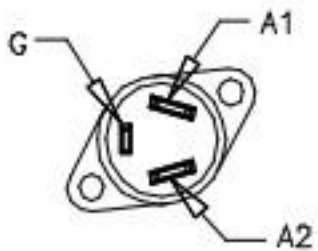

POWER BLOCK  
57-65A/300-450V

INCOMING POWER  
220-240VAC 1PH  
2W+G 50/60Hz

MANUAL RESET  
THERMOSTAT  
DPST 40A/277V

TRAC  
HEATSINK ASSEMBLY  
40A/600V

HEATING ELEMENT  
(SEE TABLE)

WHT

TRIAC PIN ASSIGNMENTS

UNIVERSAL CONTROL MODULE 220VAC 5W

INLET VALVE  
BREW VALVE  
BREW WARMER ELEMENT  
FRONT/TOP WARMER ELEMENT  
REAR WARMER ELEMENT

FROM RIGHT BREWER  
TERMINAL BLOCK  
[SHEET 1]

INCOMING POWER  
SEE ELECTRICAL RATING  
TABLE FOR SPECIFIC MODELS

MEMBRANE CONTROL PANEL

UCM Pin Assignments  
16 Pin Connector

1	BREW WARMER
---	-------------

POWER SUPPLY  
 DUAL VOLTAGE  
 120/220VAC  
 1-PH, 50/60HZ  
 2W/3W+G

(SEE TABLE FOR  
 ELEC RATING  
 PER MODEL)

TERMINAL BLOCK  
 5 STA 50A/600V

TRIAC PIN ASSIGNMENTS

LEGEND

POWER SUPPLY  
120VAC/1-PHASE  
50/60HZ, 2W+G  
SEE TABLE FOR  
ELEC RATING  
PER MODEL

⑤ POWER CORD  
14/3 SJT0

USED FOR ALPHA-5GT/5GTL/5GTR

ELECTRICAL RATING TABLE