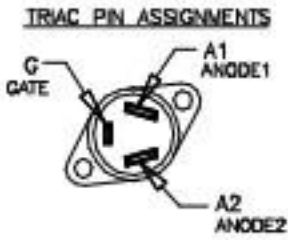

MEMBRANE CONTROL PANEL

UCM Pin Assignments  
16 Pin Connector

1	BREW WARMER
---	-------------

POWER SUPPLY  
 DUAL VOLTAGE  
 120/220VAC  
 1-PH, 50/60HZ  
 2W/3W+G

(SEE TABLE FOR  
 ELEC RATING  
 PER MODEL)

TERMINAL BLOCK  
 5 STA 50A/600V

TRIAC PIN ASSIGNMENTS

LEGEND

POWER SUPPLY  
120VAC/1-PHASE  
50/60HZ, 2W+G  
SEE TABLE FOR  
ELEC RATING  
PER MODEL

⑤ POWER CORD  
14/3 SJT0

USED FOR ALPHA-5GT/5GTL/5GTR

ELECTRICAL RATING TABLE