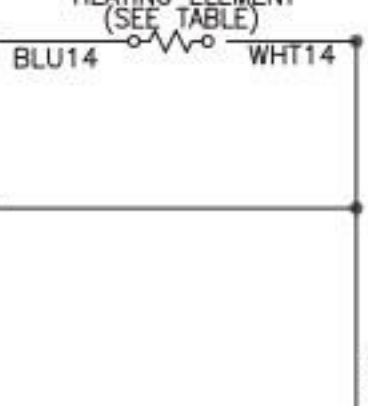

POWER BLOCK  
57-65A/300-450V

INCOMING POWER  
220-240VAC 1PH  
2W+G 50/60Hz

MANUAL RESET  
THERMOSTAT  
DPST 40A/277V

TRAC  
HEATSINK ASSEMBLY  
40A/600V

HEATING ELEMENT  
(SEE TABLE)

WHT

TRIAC PIN ASSIGNMENTS

UNIVERSAL CONTROL MODULE 220VAC 5W

INLET VALVE  
BREW VALVE  
BREW WARMER ELEMENT  
FRONT/TOP WARMER ELEMENT  
REAR WARMER ELEMENT

FROM RIGHT BREWER  
TERMINAL BLOCK  
[SHEET 1]

INCOMING POWER  
SEE ELECTRICAL RATING  
TABLE FOR SPECIFIC MODELS

MEMBRANE CONTROL PANEL

UCM Pin Assignments  
16 Pin Connector

1	BREW WARMER
---	-------------

POWER SUPPLY  
 DUAL VOLTAGE  
 120/220VAC  
 1-PH, 50/60HZ  
 2W/3W+G

(SEE TABLE FOR  
 ELEC RATING  
 PER MODEL)

TERMINAL BLOCK  
 5 STA 50A/600V

TRIAC PIN ASSIGNMENTS

LEGEND

POWER SUPPLY  
120VAC/1-PHASE  
50/60HZ, 2W+G  
SEE TABLE FOR  
ELEC RATING  
PER MODEL

⑤ POWER CORD  
14/3 SJT0

USED FOR ALPHA-5GT/5GTL/5GTR

ELECTRICAL RATING TABLE