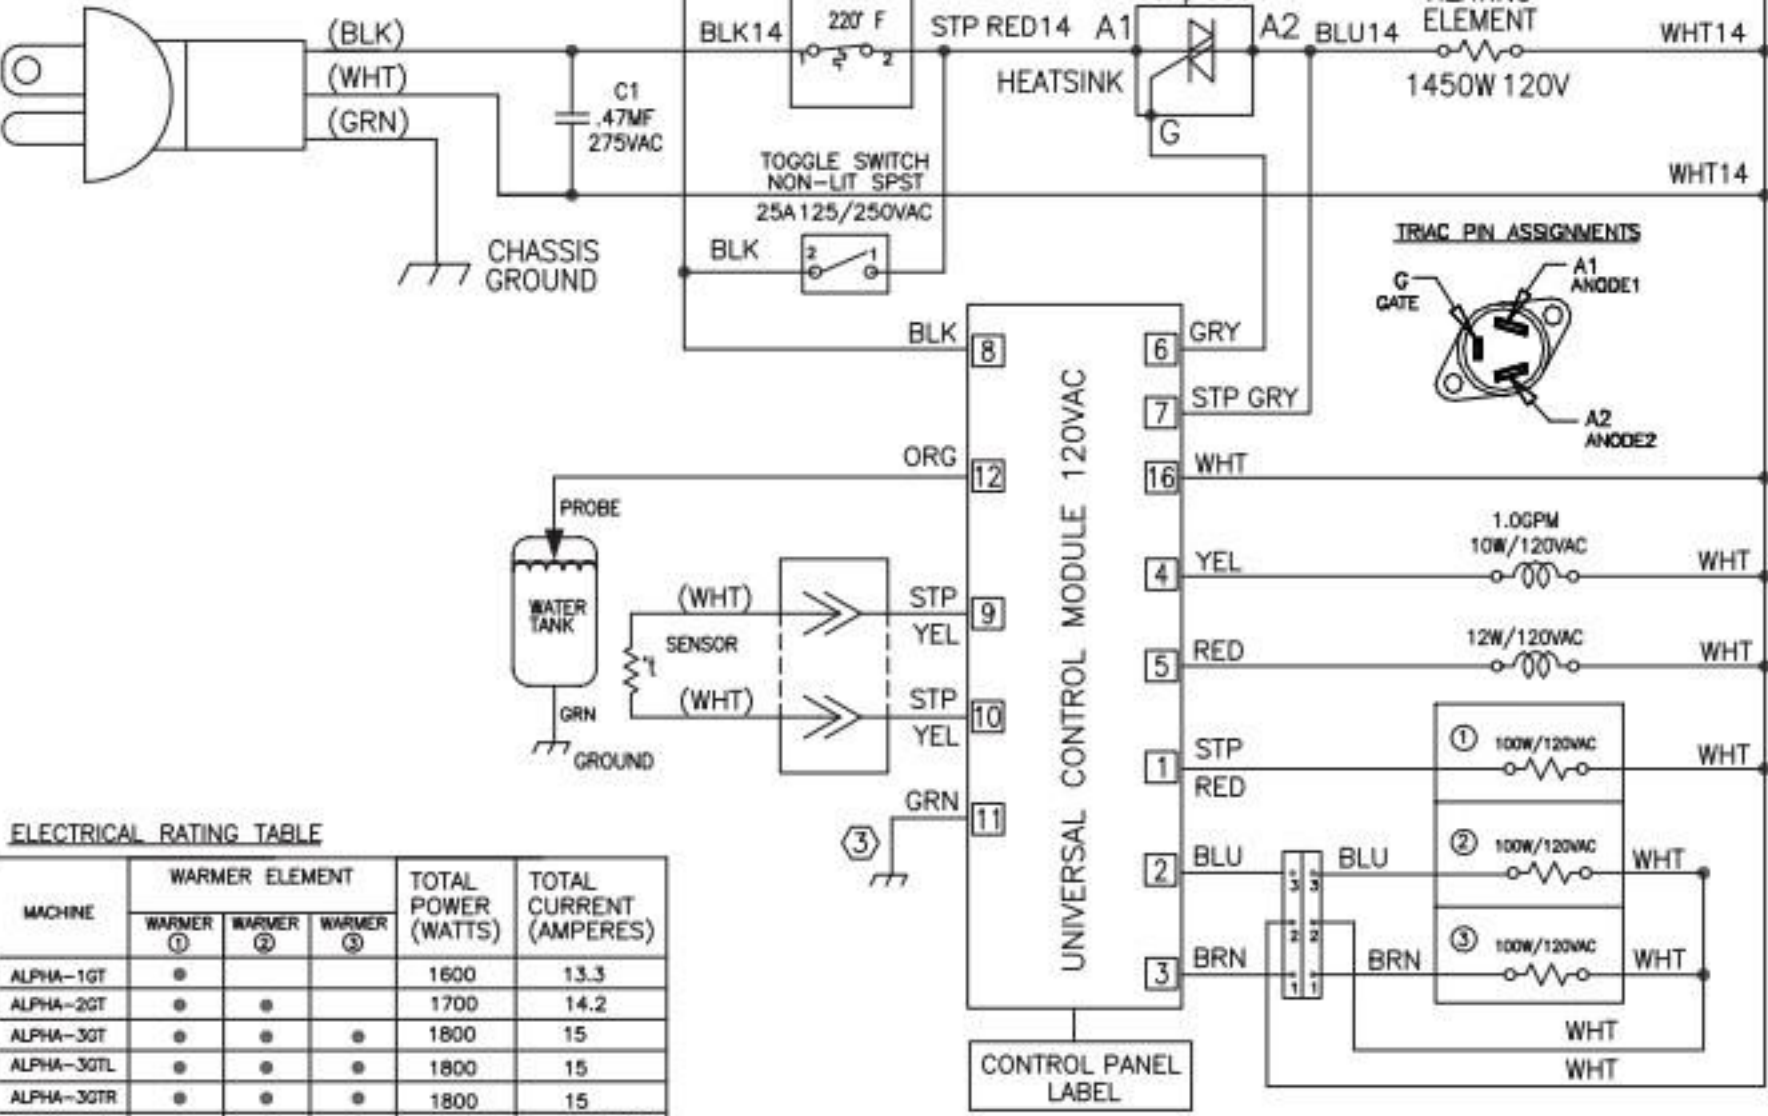

MEMBRANE CONTROL PANEL

UCM Pin Assignments  
16 Pin Connector

1	BREW WARMER
---	-------------

POWER SUPPLY  
 DUAL VOLTAGE  
 120/220VAC  
 1-PH, 50/60HZ  
 2W/3W+G

(SEE TABLE FOR  
 ELEC RATING  
 PER MODEL)

TERMINAL BLOCK  
 5 STA 50A/600V

TRIAC PIN ASSIGNMENTS

LEGEND

POWER SUPPLY  
120VAC/1-PHASE  
50/60HZ, 2W+G  
SEE TABLE FOR  
ELEC RATING  
PER MODEL

⑤ POWER CORD  
14/3 SJT0

USED FOR ALPHA-5GT/5GTL/5GTR

ELECTRICAL RATING TABLE