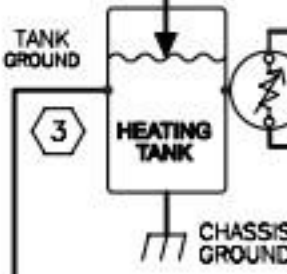

TERMINAL BLOCK

TRANSMITTER MACHINE CENTER WRAP

TRIAC PIN ASSIGNMENTS

LEGEND

CONNECTOR PIN ASSIGNMENTS

- 1: BREW WARMER
- 2: FRONT WARMER
- 3: REAR WARMER
- 4: INLET VALVE
- 5: DUMP VALVE
- 6: GATE, TRIAC
- 7: TRIAC A2