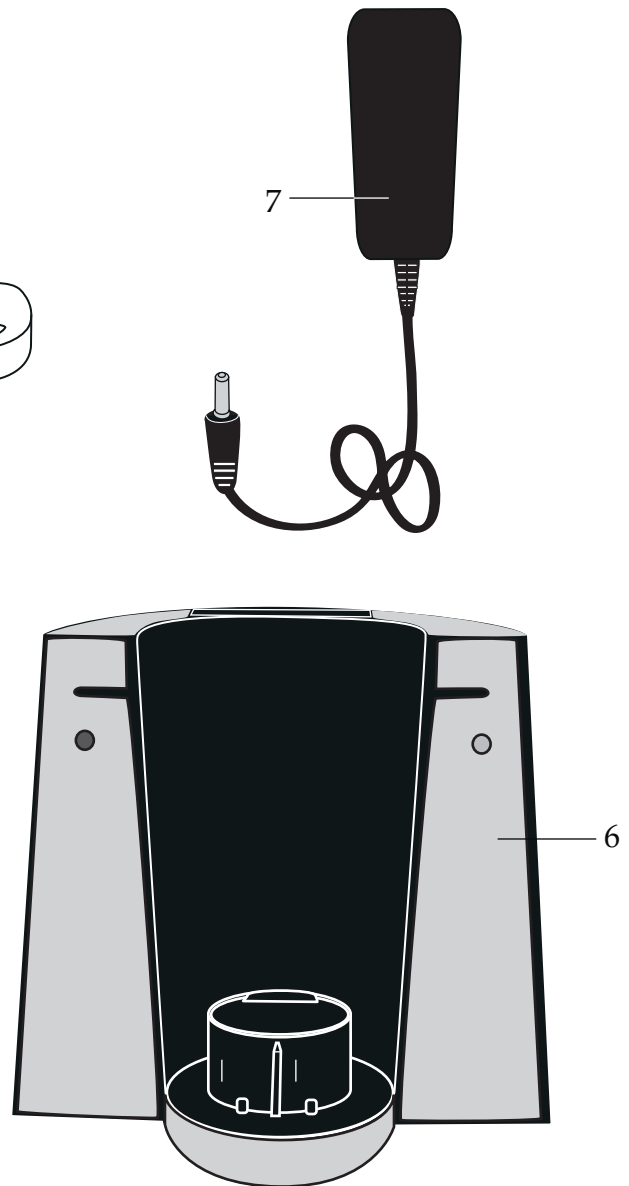

WARING COMMERCIAL[®]

Rechargeable Wine Bottle Opener

WWO120

Unit Information

Removes 120 corks with one full charge
Removes synthetic corks with ease
NiMH battery pack

Illustration#	Part#	Description
1	031992	Screw
2	031993	Lower Housing Assembly
3	031994	Auger
4	031999	Auger Aligning Tool
5	031995	Foil Cutter
6	031996	Charging Base
7	031997	Adapter
8	033114	Cap
9	033113	Upper Housing