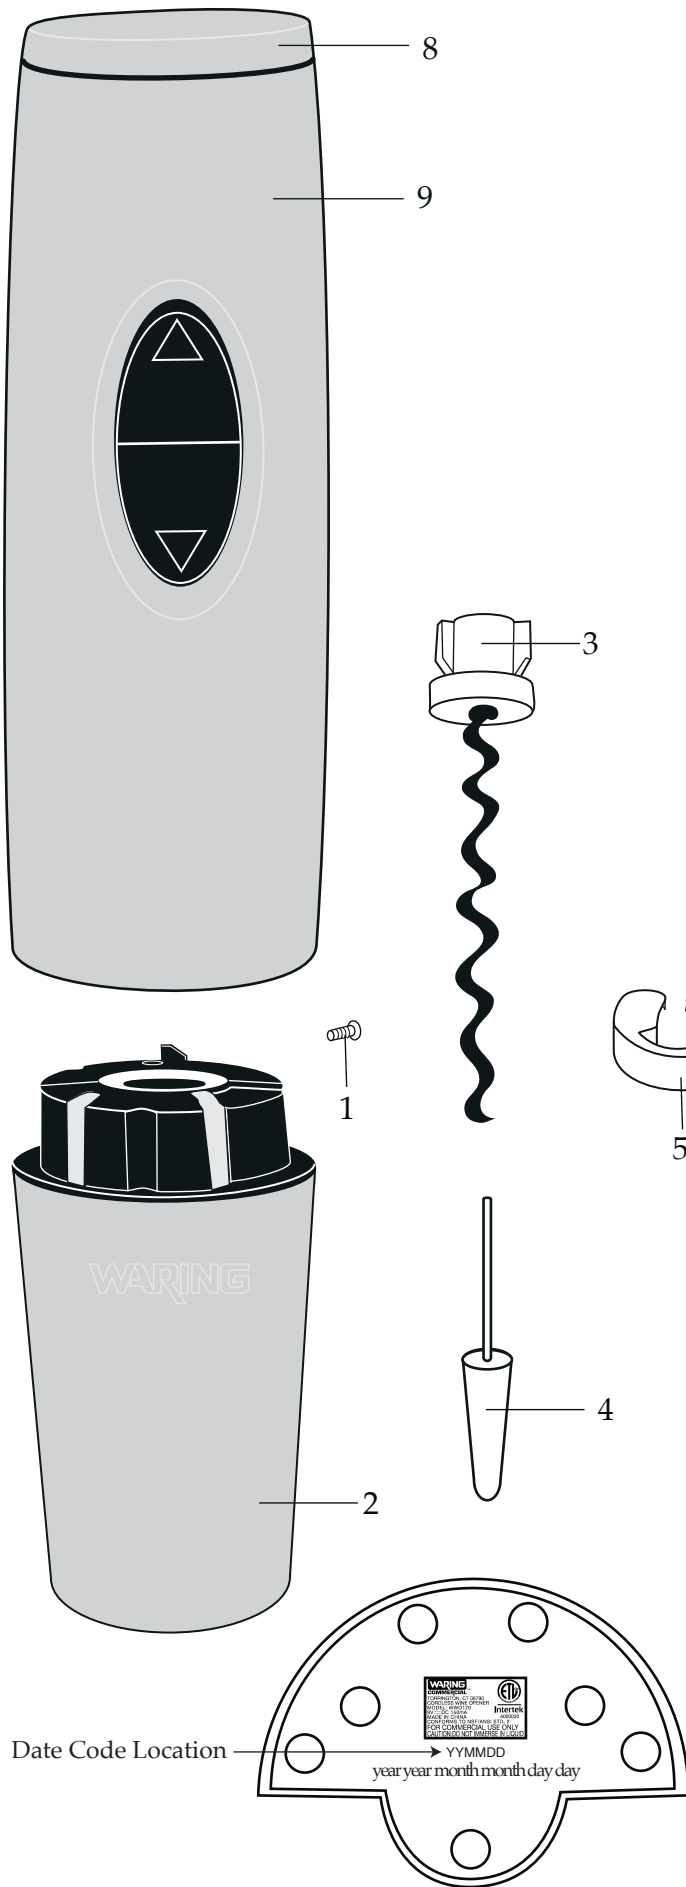

WARING COMMERCIAL[®]

Rechargeable Wine Bottle Opener

WWO120

Unit Information

Removes 120 corks with one full charge
Removes synthetic corks with ease
NiMH battery pack

Illustration#	Part#	Description
1	031992	Screw
2	031993	Lower Housing Assembly
3	031994	Auger
4	031999	Auger Aligning Tool
5	031995	Foil Cutter
6	031996	Charging Base
7	031997	Adapter
8	033114	Cap
9	033113	Upper Housing

Not Shown

032381 - NiMH Battery Pack

031998

Main Unit Assembly