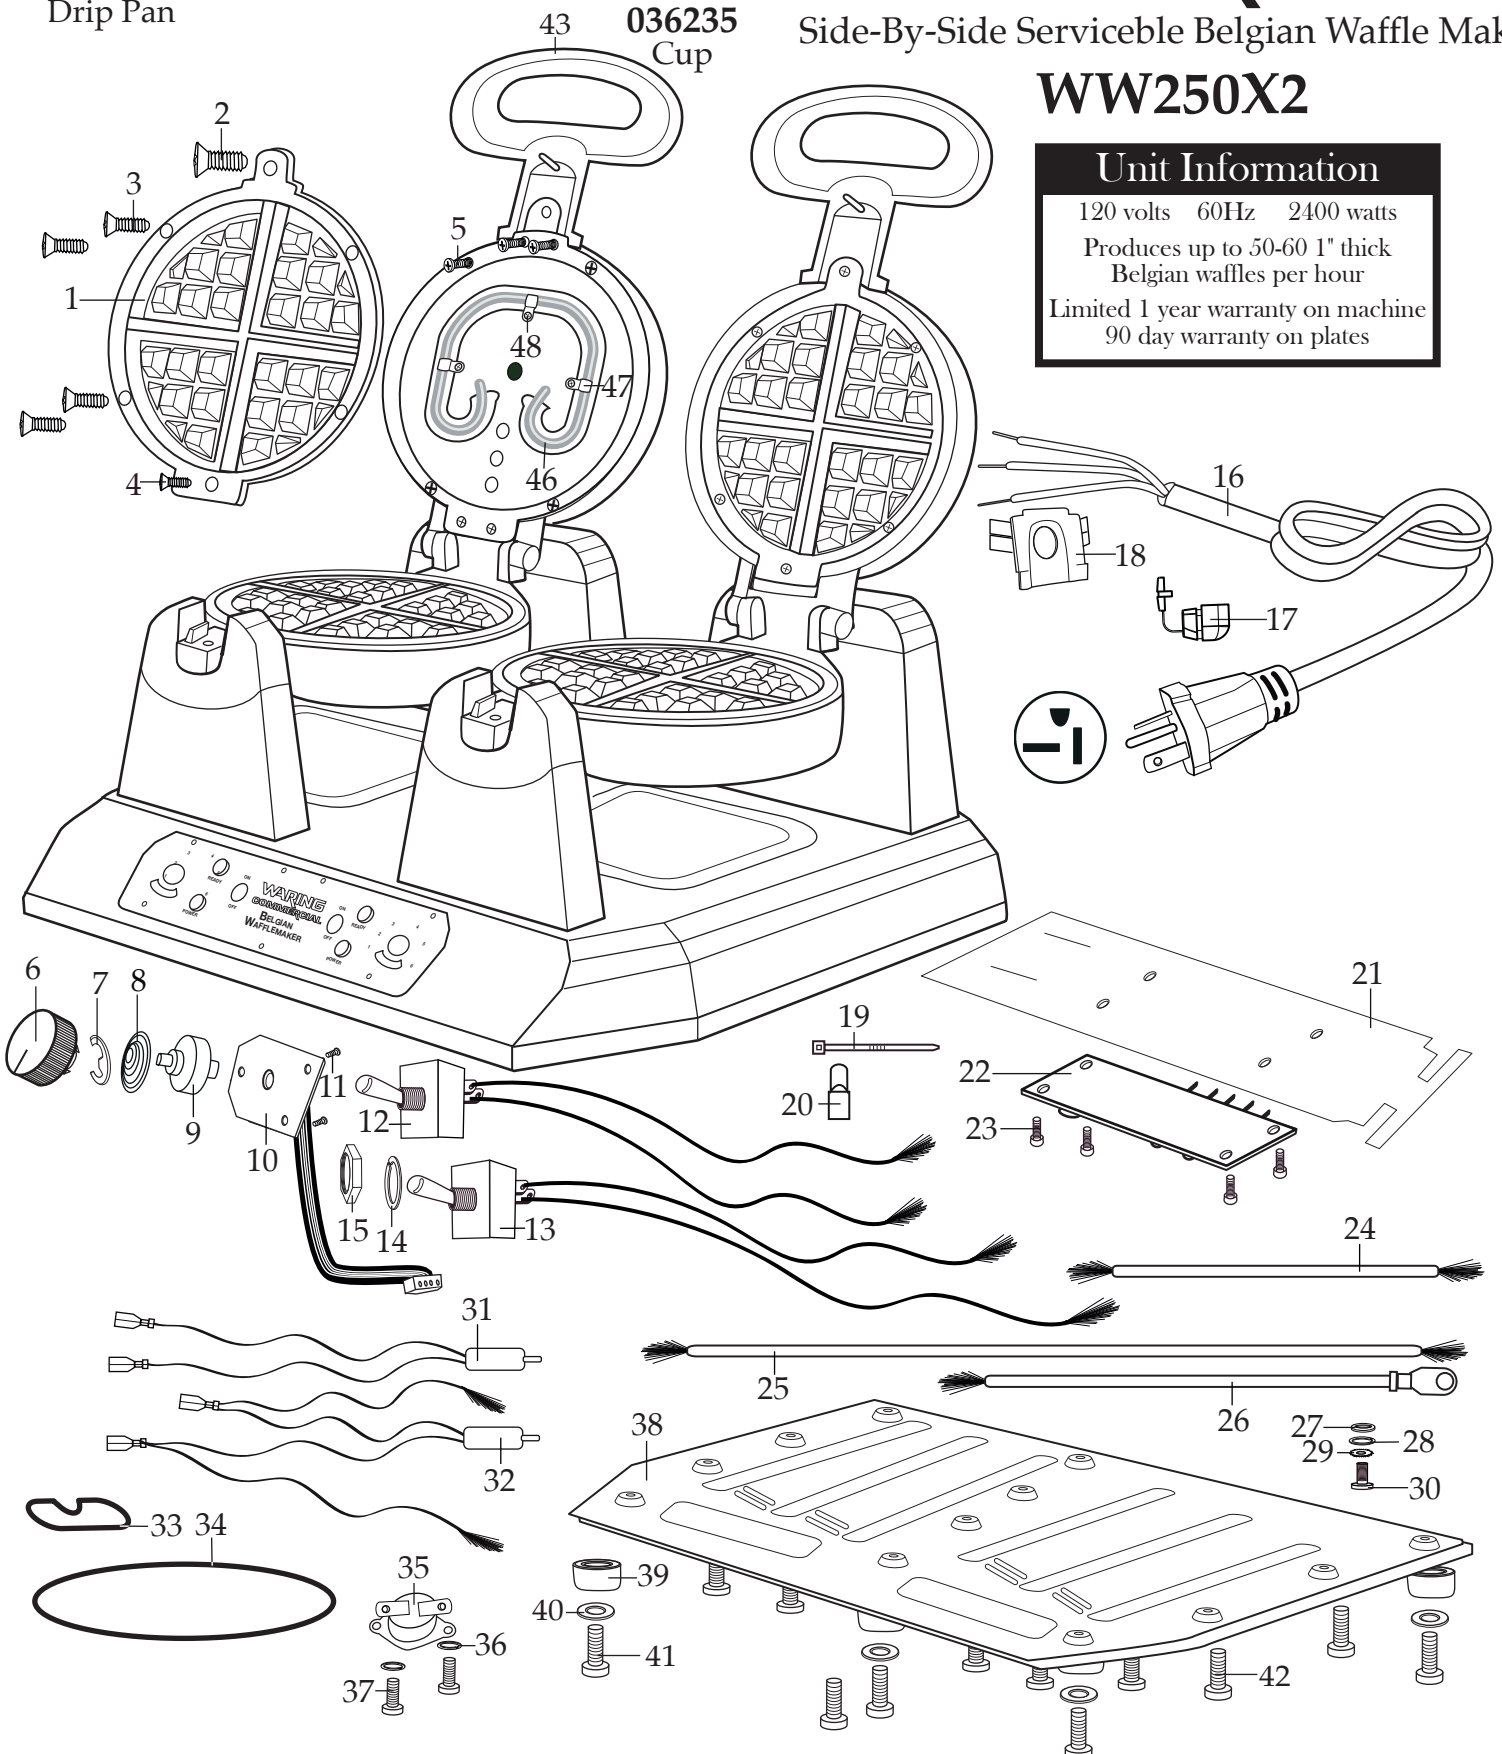

032350  
Drip Pan

036235  
Cup

#### Unit Information

120 volts 60Hz 2400 watts  
Produces up to 50-60 1" thick  
Belgian waffles per hour  
Limited 1 year warranty on machine  
90 day warranty on plates

<b>Illustration#</b>	<b>Part#</b>	<b>Description</b>
1	037510	Belgian Waffle Plates (2 top and 2 bottom)
2	037357	Screw for Top Plate Hole (1 required on each plate)
3	037356	Screw for Side Plate Holes (4 required on each plate)
4	038513	Screw for Bottom Plate Holes (1 required on each plate)
5	037493	Screw (10 required per top inner plate and 10 required per bottom inner plate)
6	032352	Browning Control Knob (2 required per unit)
7	032362	E Ring (2 required per unit)
8	034938	Spring Coil (2 required per unit)
9	034161	Connector Pole (2 required per unit)
10	036236	Darkness Control Panel (2 required per unit)
11	037493	Screw (3 required for each darkness control board)
12	038512	Toggle Switch w/ two 15.5" Leads
13	038738	Toggle Switch w/ one 15.5" Lead one 19.5" Lead
14	032356	Spring Washer (1 required per each switch)
15	016236	Hex Nut (1 required per each switch)
16	036310	Cord Set (plug type SP530)
17	032361	Strain Relief
18	032371	Cord Plate
19	013731	Wire Tie (14 required per unit)
20	019123	Large Crimp Connector (4 required per unit)
	012409	Small Crimp Connector (8 required per unit)
21	030638	PCB Board Shield (2 required per unit)
22	038735	PCB Board (2 required per unit)
23	032359	Screw (8 required per unit)
24	038736	4" Black Lead
25	038737	13.75" Black Lead
26	037491	8.25" Green Ground Lead Assembly (2 required per unit)
27	038659	Washer (3 required per unit)
28	032360	Spring Washer (3 required per unit)
29	037945	Lock Washer (3 required per unit)
30	035298	Ground Screw (3 required per unit)
31	037928	Bulb with 2 Leads (2 required per unit)
32	037929	Bulb with 4 Leads (2 required per unit)