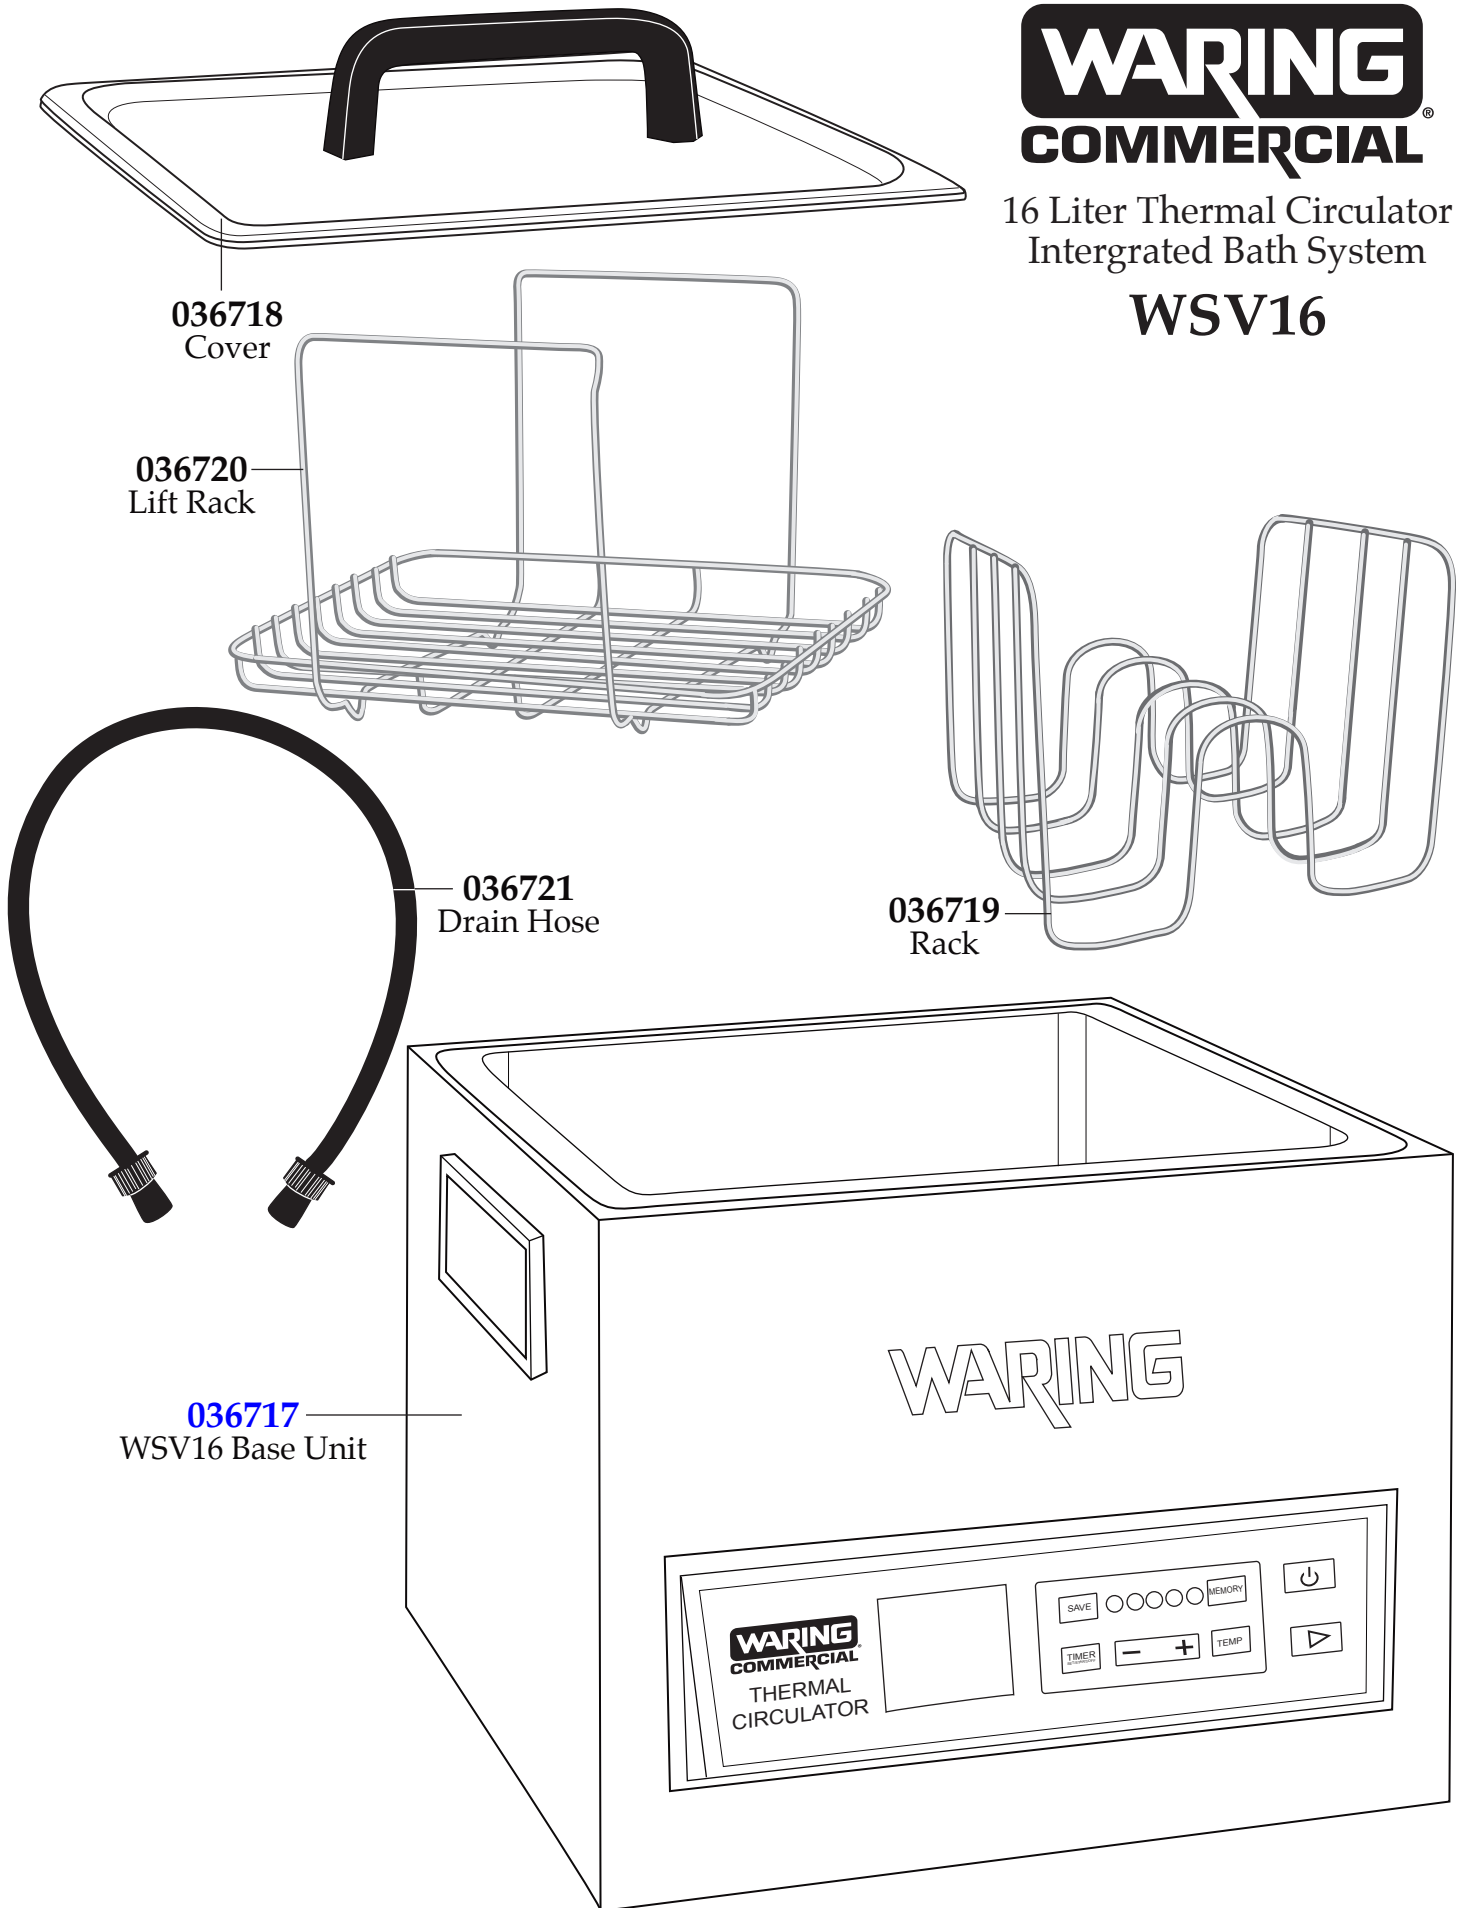

16 Liter Thermal Circulator
Intergrated Bath System

WSV16

036718
Cover

036720
Lift Rack

036721
Drain Hose

036719
Rack

036717
WSV16 Base Unit