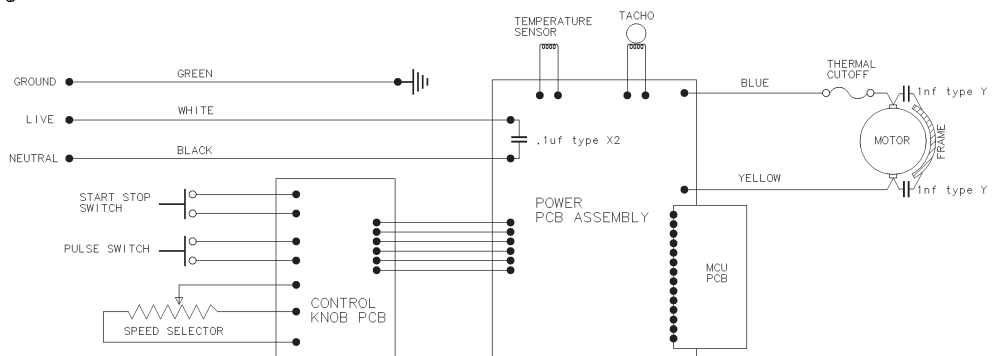

Part No Longer Used

029922 - Bracket
(no longer available)