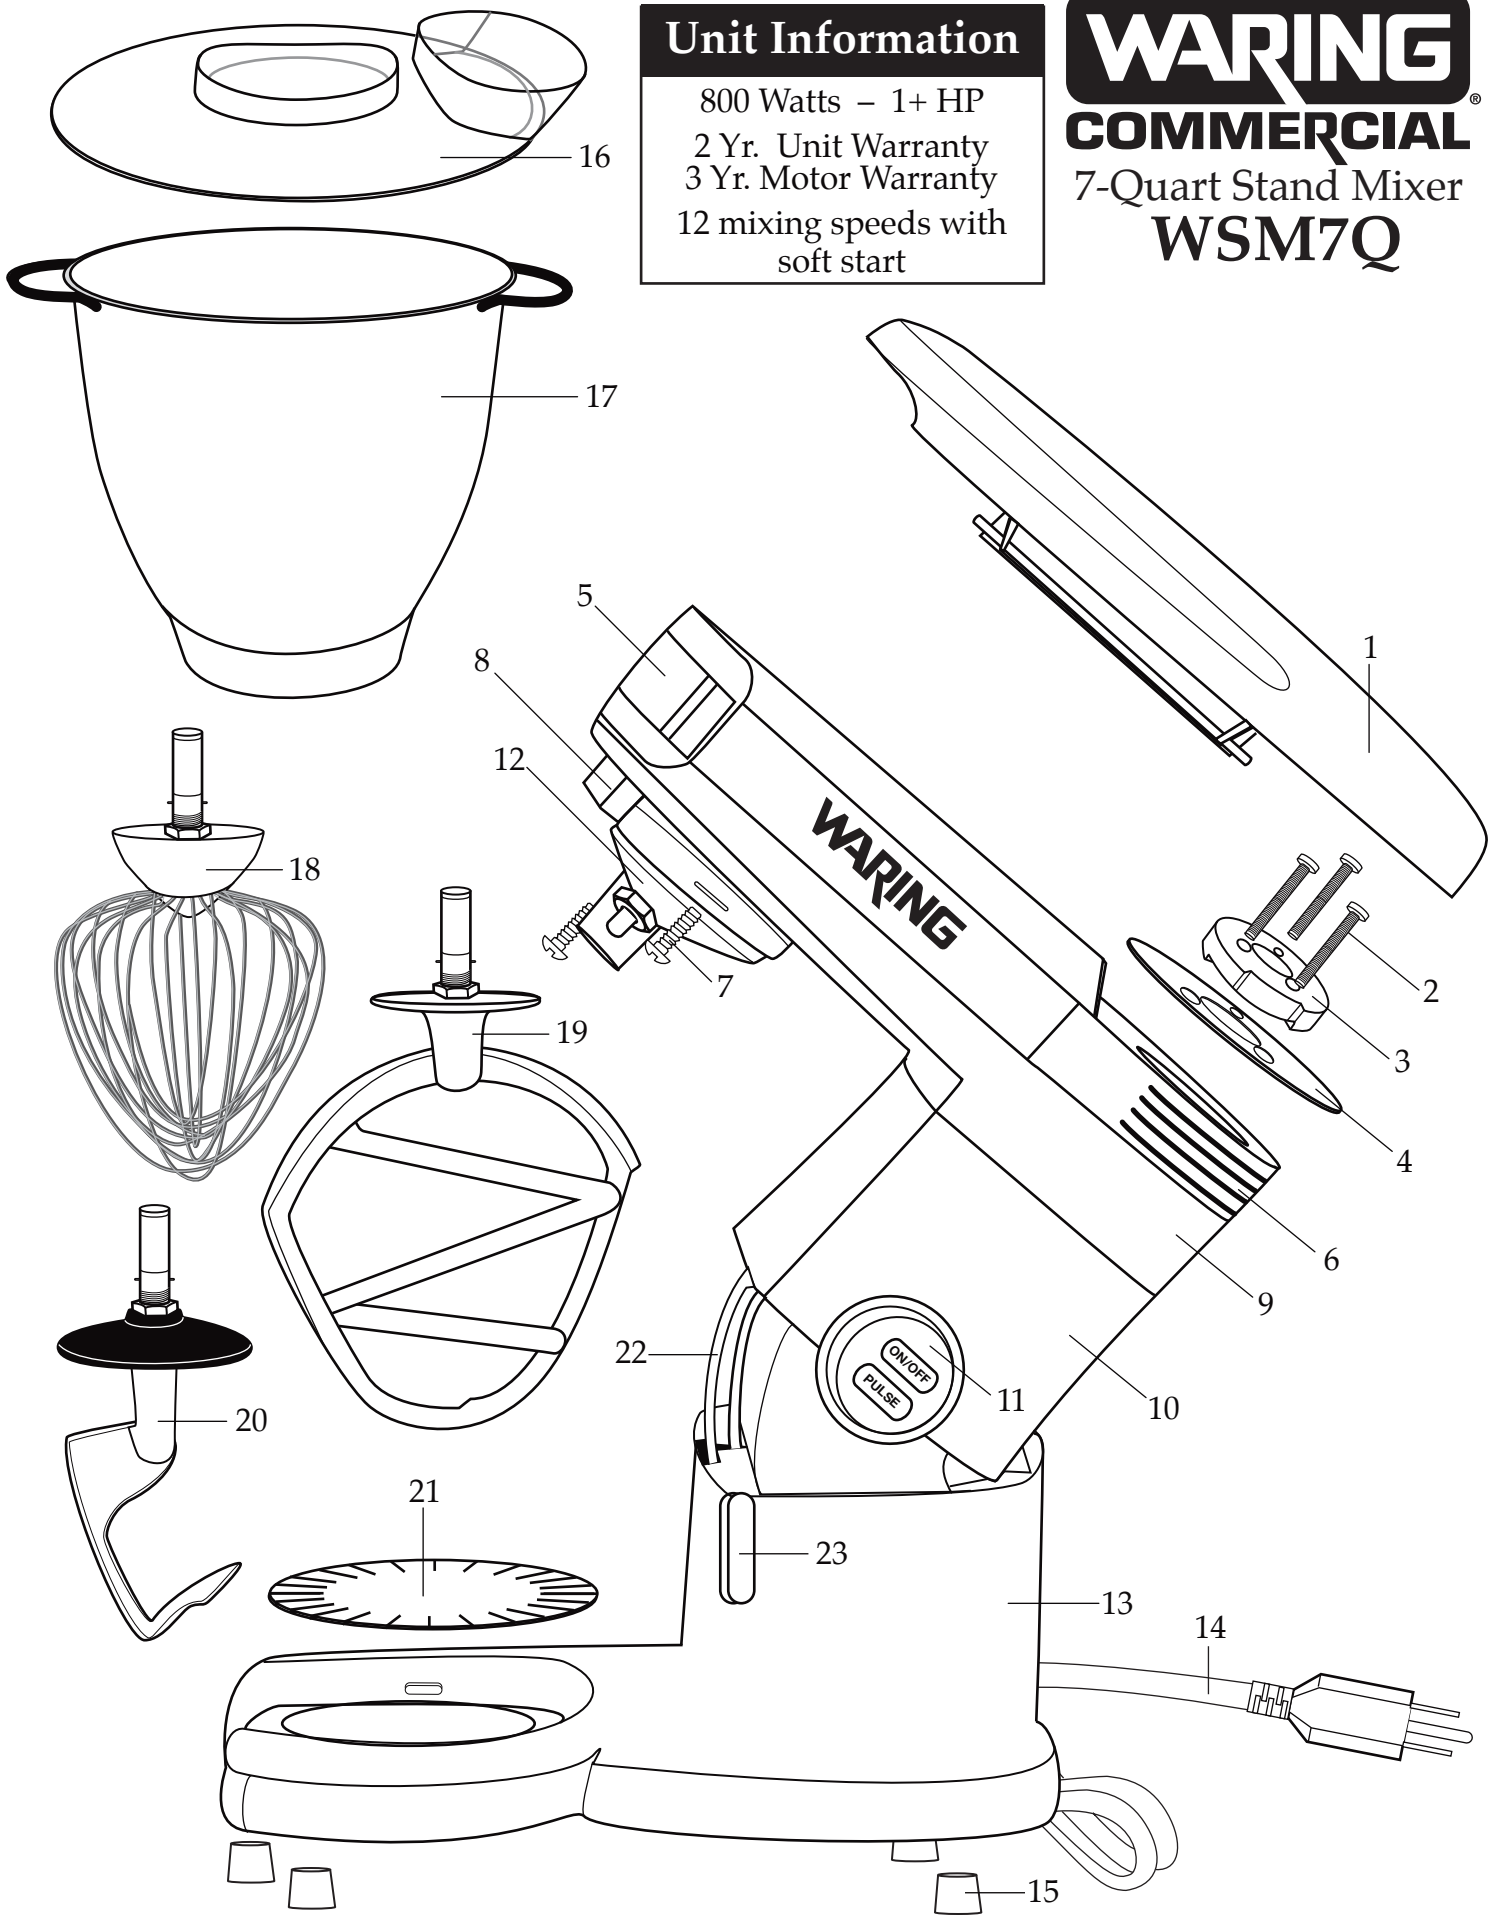

Unit Information

800 Watts – 1+ HP
2 Yr. Unit Warranty
3 Yr. Motor Warranty
12 mixing speeds with
soft start

WARING
COMMERCIAL
7-Quart Stand Mixer
WSM7Q

WARING COMMERCIAL

503190 Unit Assembly

| Illustration # | Part # | Description |
|----------------|------------------|--|
| 1 | 029128 | Top Cover |
| 2 | 029906 | Screw (3 required) |
| 3 | 029907 | Spigot |
| 4 | 029908 | Spigot Seat Plate |
| 5 | 503294 | Front Cover Assembly |
| 6 | 035166 503295 | Middle Cover Assembly <i>(on units after 8/2012)</i> Middle Cover Assembly <i>(unit has bracket no longer used)</i> |
| 7 | 029909 | Screw (2 required) |
| 8 | 029910 | Knob |
| 9 | 503296 | Lower Cover Assembly |
| 10 | 029911 | Body |
| 11 | 029912 | Control |
| 12 | 503297 | Gear Box Assembly |
| 13 | 029913 | Pedestal |
| 14 | 029914 | Cord |
| 15 | 029915 | Feet (4 required) |
| 16 | 029131 | Splash Guard |
| 17 | 029130 | Bowl |
| 18 | 029132 | Whisk |
| 19 | 029134 | Paddle |
| 20 | 029133 | Dough Hook |
| 21 | 029129 | Bowl Pad |
| 22 | 029916 | Quadrant |
| 23 | 503298 | Quadrant Spindle Assembly |
| 24 | 029917 | Ground Washer |
| 25 | 029918 | Ground Screw |
| 26 | 029919 | Control Bracket |
| 27 | 029920 | Screw (3 required) |
| 28 | 029921 | Hex Head Bolt (2 required) |
| 29 | 029923 | Timing Belt |
| 30 | 029924 | Spacer (2 required) |
| 31 | 029925 | Felt Pad |
| 32 | 029918 | Screw (4 required) |
| 33 | 029926 | Screw (3 required) |