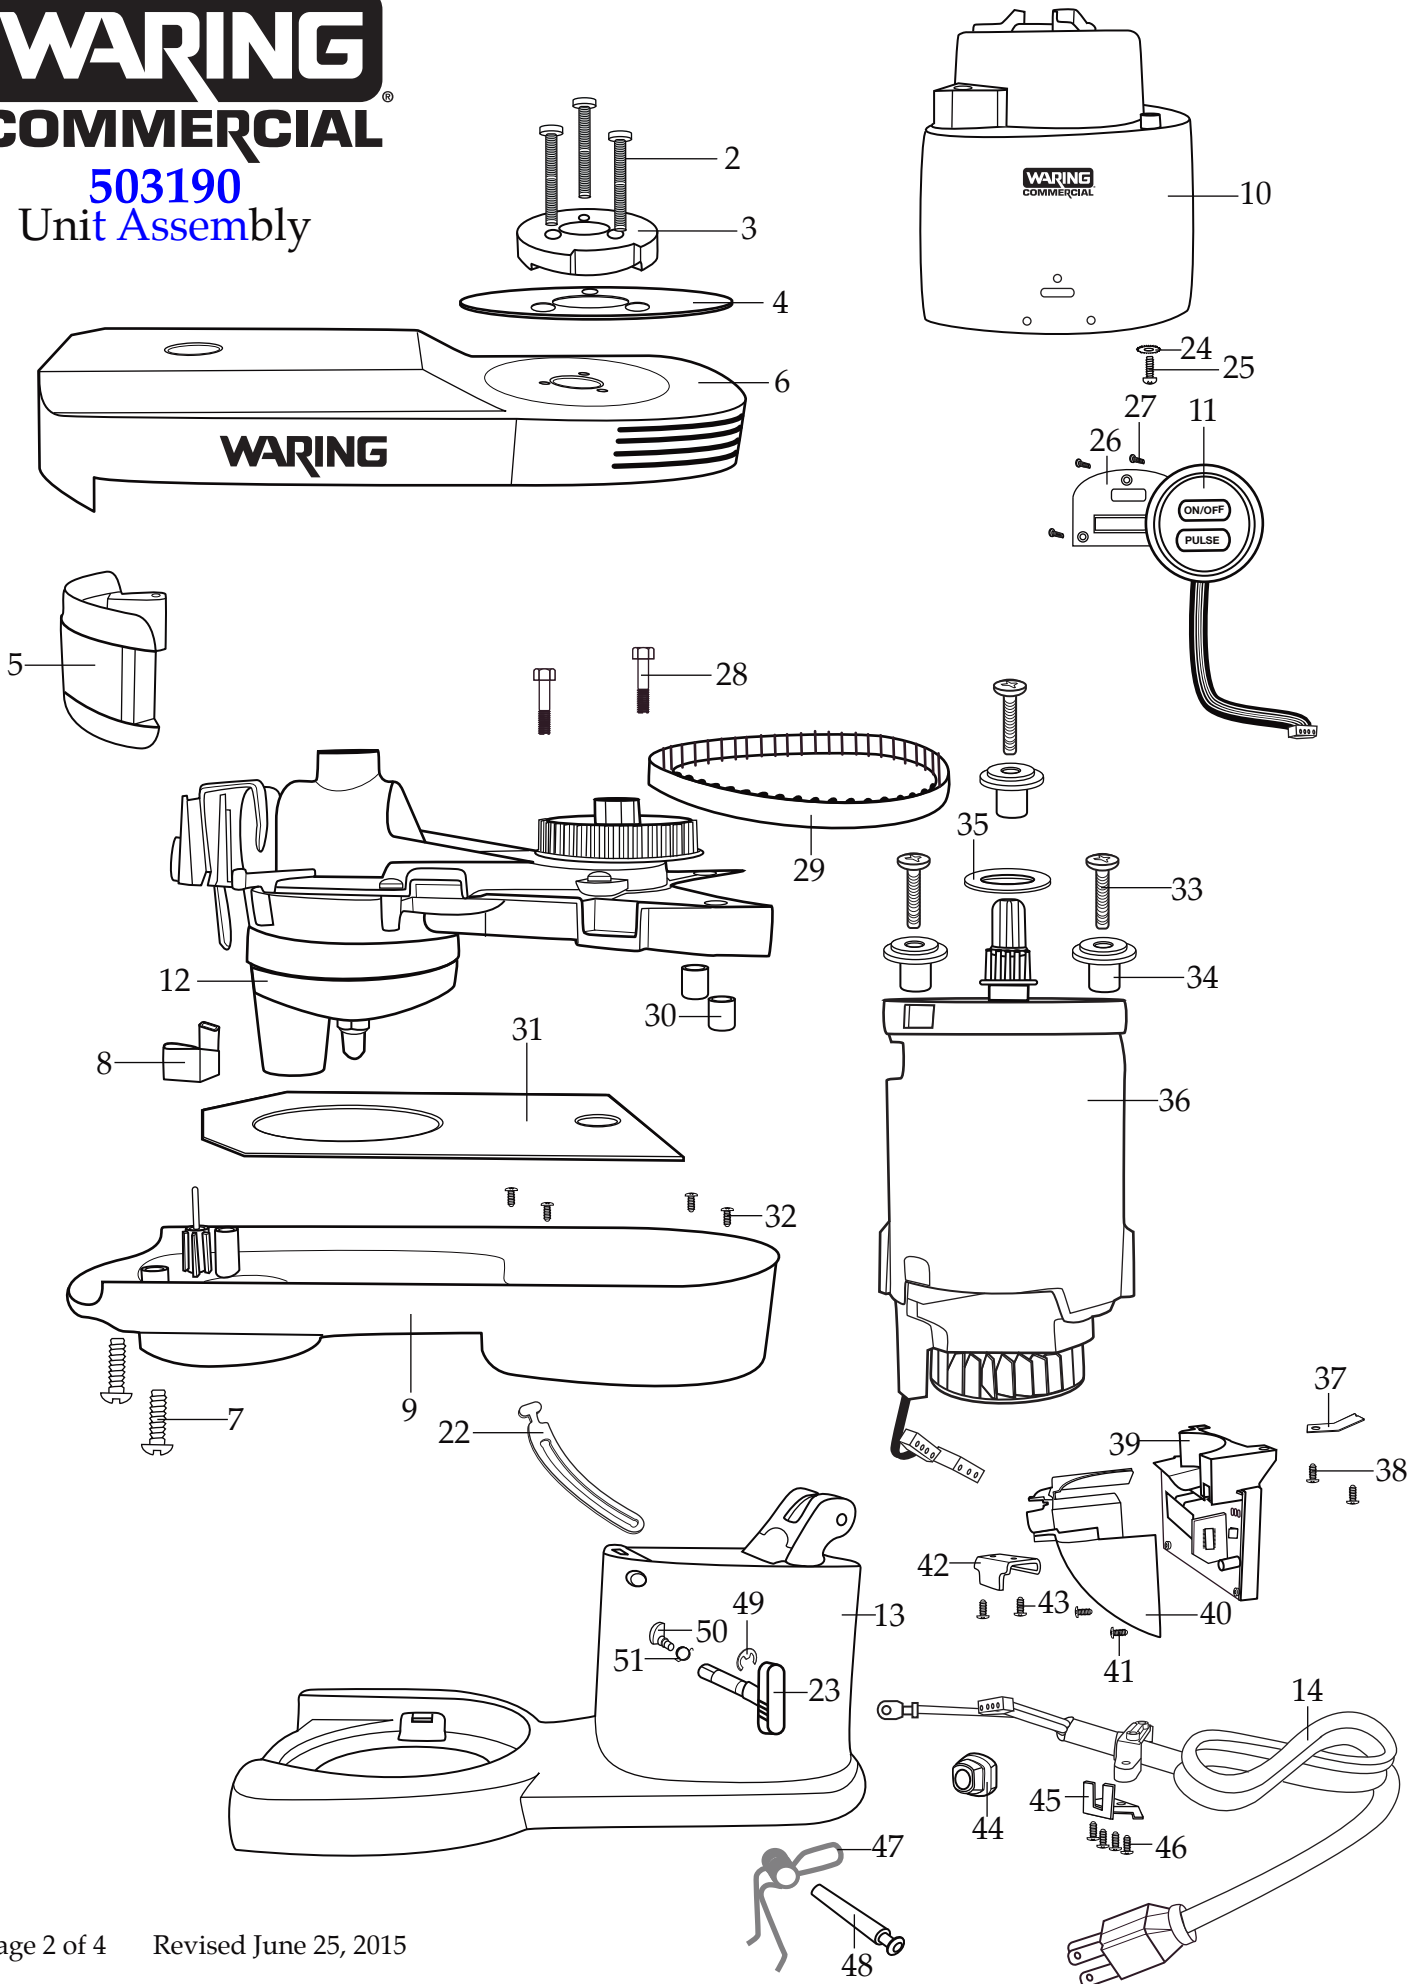

Unit Information

800 Watts – 1+ HP
2 Yr. Unit Warranty
3 Yr. Motor Warranty
12 mixing speeds with
soft start

WARING
COMMERCIAL
7-Quart Stand Mixer
WSM7Q

WARING COMMERCIAL

503190 Unit Assembly

| Illustration # | Part # | Description |
|----------------|------------------|--|
| 1 | 029128 | Top Cover |
| 2 | 029906 | Screw (3 required) |
| 3 | 029907 | Spigot |
| 4 | 029908 | Spigot Seat Plate |
| 5 | 503294 | Front Cover Assembly |
| 6 | 035166 503295 | Middle Cover Assembly <i>(on units after 8/2012)</i> Middle Cover Assembly <i>(unit has bracket no longer used)</i> |
| 7 | 029909 | Screw (2 required) |
| 8 | 029910 | Knob |
| 9 | 503296 | Lower Cover Assembly |
| 10 | 029911 | Body |
| 11 | 029912 | Control |
| 12 | 503297 | Gear Box Assembly |
| 13 | 029913 | Pedestal |
| 14 | 029914 | Cord |
| 15 | 029915 | Feet (4 required) |
| 16 | 029131 | Splash Guard |
| 17 | 029130 | Bowl |
| 18 | 029132 | Whisk |
| 19 | 029134 | Paddle |
| 20 | 029133 | Dough Hook |
| 21 | 029129 | Bowl Pad |
| 22 | 029916 | Quadrant |
| 23 | 503298 | Quadrant Spindle Assembly |
| 24 | 029917 | Ground Washer |
| 25 | 029918 | Ground Screw |
| 26 | 029919 | Control Bracket |
| 27 | 029920 | Screw (3 required) |
| 28 | 029921 | Hex Head Bolt (2 required) |
| 29 | 029923 | Timing Belt |
| 30 | 029924 | Spacer (2 required) |
| 31 | 029925 | Felt Pad |
| 32 | 029918 | Screw (4 required) |
| 33 | 029926 | Screw (3 required) |