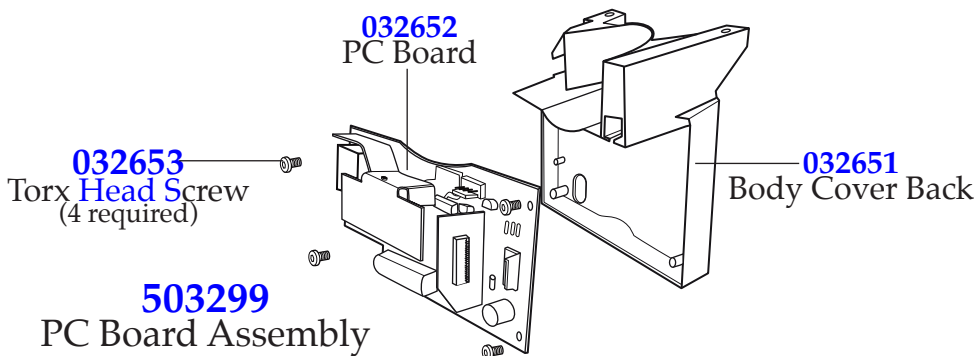

Illustration #	Part #	Description
34	029927	Motor Bushing (3 required)
35	029928	Washer
36	029929	Motor
37	029930	Hinge Retainer
38	029918	Screw (2 required)
39	503299	PC Board Assembly
40	503300	PC Board Assembly Cover
41	029931	Screw (2 required)
42	029932	Quadrant Bracket
43	029918	Screw (2 required)
44	029933	Strain Relief
45	029934	Lower Cord Clamp
46	029918	Screw (4 required)
47	029935	Balance Spring
48	029936	Hinge Pin
49	029937	E Ring
50	029938	Quadrant Spindle Support
51	029939	Head Release Spring