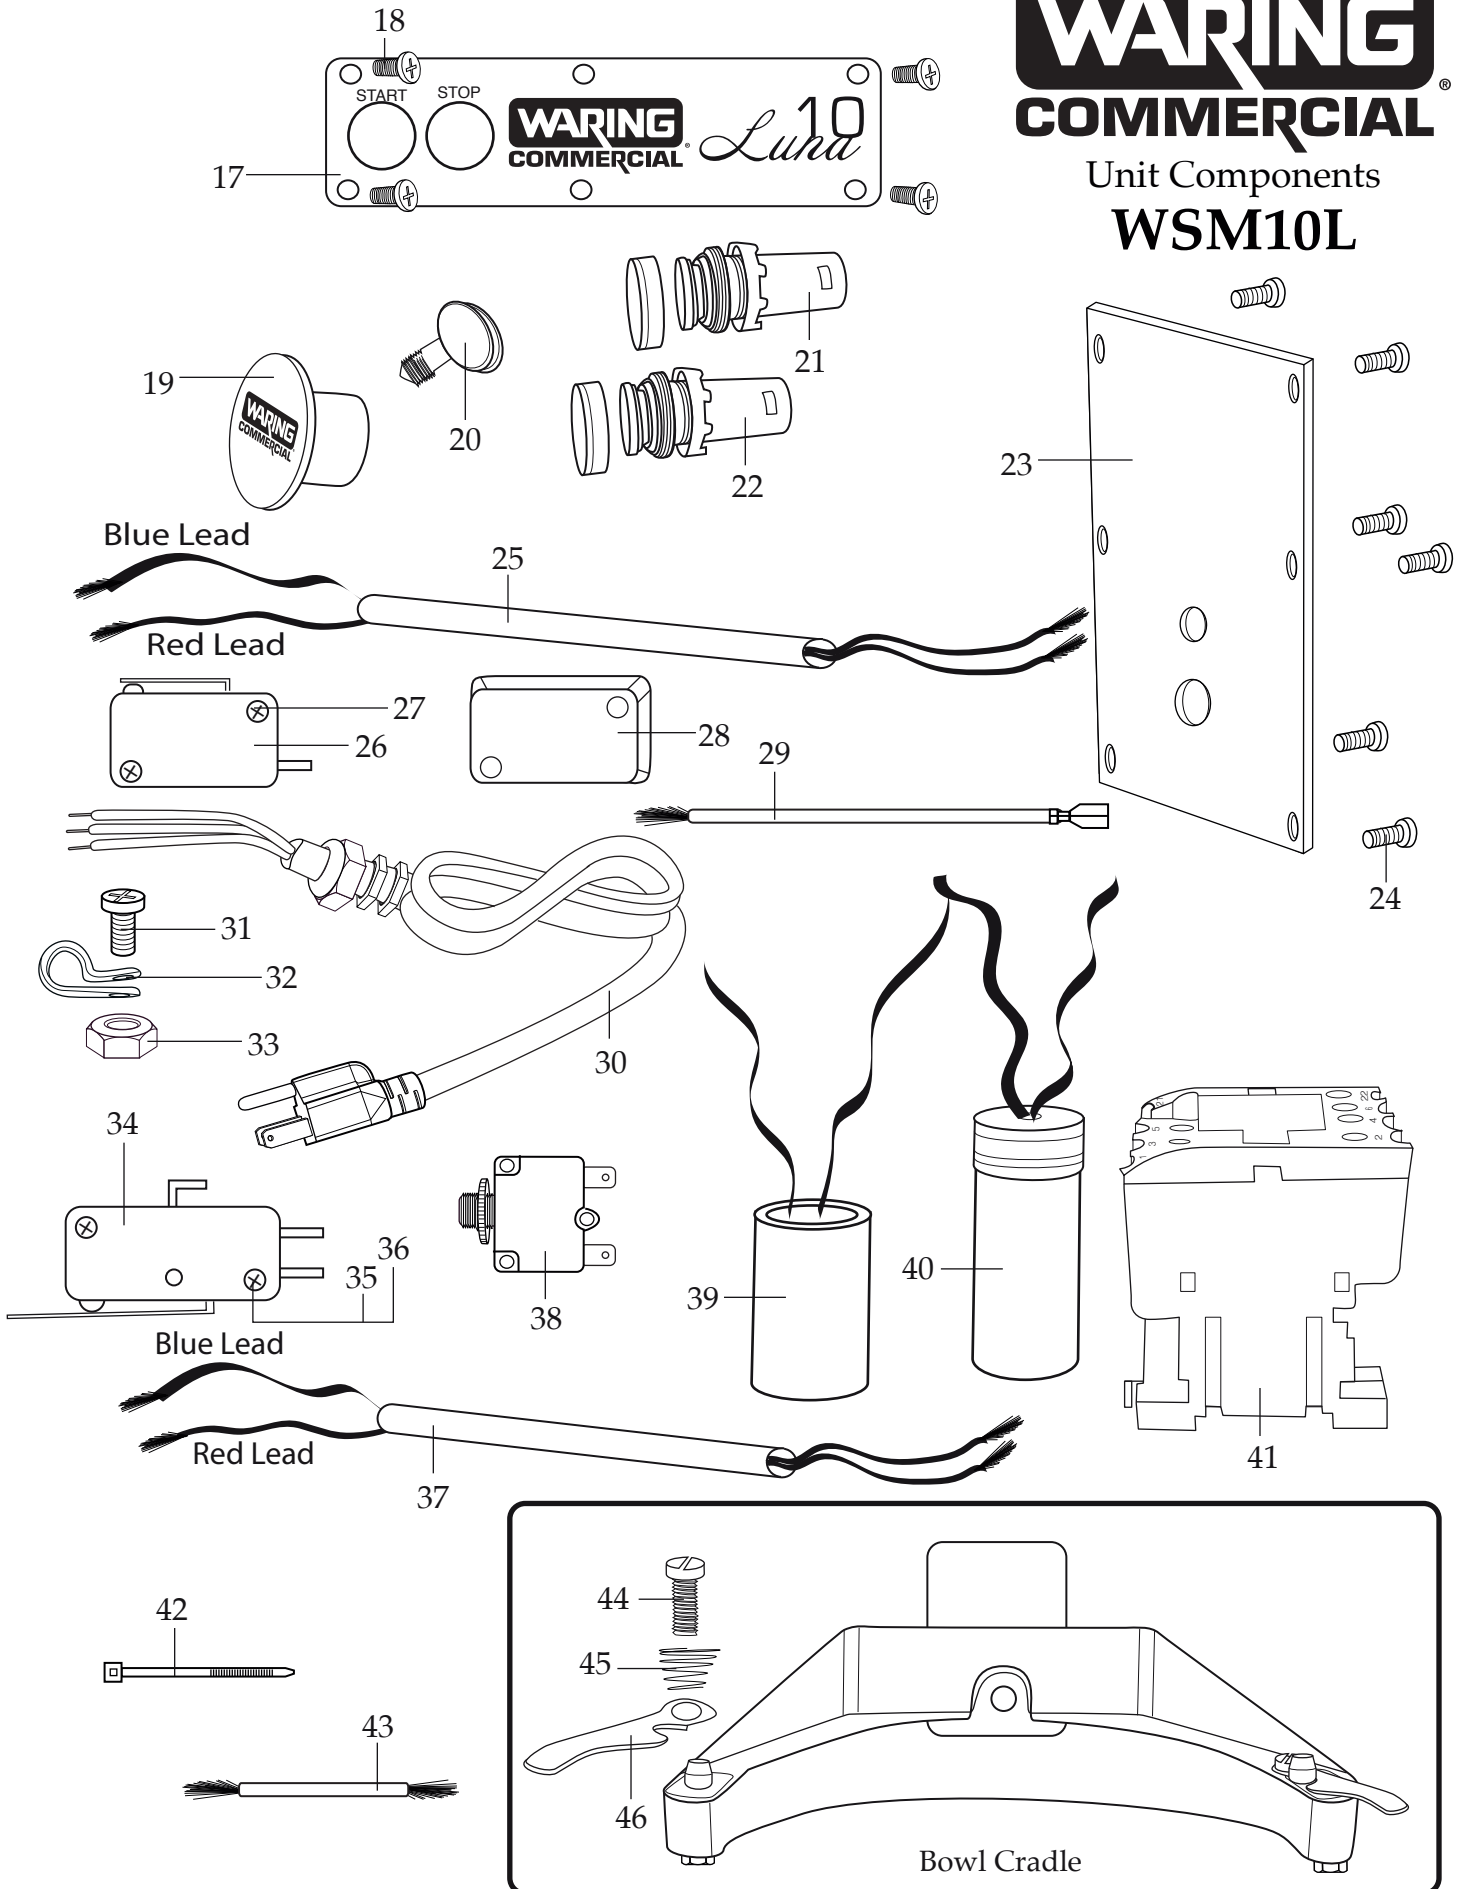

Luna¹⁰ Planetary Stand Mixer 10 Qt. WSM10L

037424

Motor & Gear Box Assembly
Just remove the Bolts Illustration# 9.

037425

Column & Base Assembly
Everything after Motor & Gear Box is removed.

WARING COMMERCIAL

Unit Components WSM10L

Illustration#	Part#	Description
1	037379	Screw /top front plate
2	037380	Screw /top front plate
3	037381	Top and Bottom Bowl Guard
4	037382	Top Bowl Guard Screw (2 required)
5	037383	Use Illustration#3
6	037384	Bottom/Bowl Guard Screw (2 required)
7	037390	Washer (4 required)
8	037389	Spring Washer (4 required)
9	037388	Bolt (4 required)
10	037392	Cradle Plate (2 required one for each side)
11	037391	Hex Head Bolt with Spring Washer & Washer (6 required)
12	037397	10 Quart Bowl (WSM10BL)
13	037396	Whisk (WSM10LW)
14	037395	Mixing Paddle (WSM10LMP)
15	037394	Dough Hook (WSM10LDH)
16	037393	Foot (4 required)
17	037398	Name Plate
18	037411	Screw (4 required)
19	037401	Attachment Hub Cover
20	037402	Attachment Hub Screw
21	037399	Start Switch (green)
22	037400	Stop Switch (red)
23	037403	Silver Back Plate
24	037412	Screw (6 required)
25	037420	Guard Interlock Leads
26	037417	Guard Interlock
27	037419	Screw (2 required)
28	037418	Guard Interlock Spacer
29	037409	6.25" Black Lead
30	037405	Cord
31	037407	Screw

Illustration#	Part#	Description
32	037406	Cord Clamp
33	037408	Hex Nut
34	037413	Cradle Interlock
35	037416	Washer (2 required)
36	037415	Screw (2 required)
37	037414	Cradle Interlock Leads
38	037404	Reset Switch
39	037422	Run Capacitor with Leads
40	037423	Start Capacitor with Leads
41	037421	Relay
42	013731	Wire Ties (5 required)
43	037410	2.75" Black Lead
44	037387	Screw (2 required one for each side)
45	037386	Spring (2 required one for each side)
46	037385	Bowl Bracket (2 required one for each side)