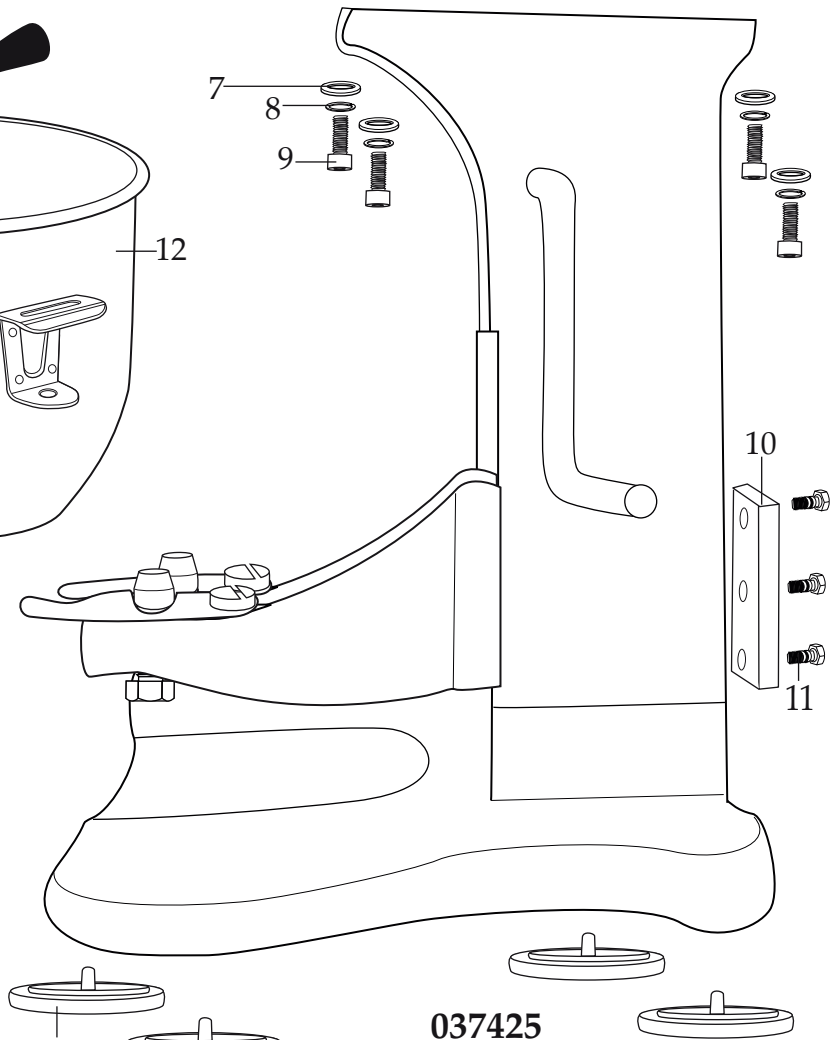

Luna¹⁰ Planetary Stand Mixer 10 Qt. WSM10L

037424

Motor & Gear Box Assembly
Just remove the Bolts Illustration# 9.

037425

Column & Base Assembly
Everything after Motor & Gear Box is removed.

WARING COMMERCIAL

Unit Components WSM10L

Illustration#	Part#	Description
1	037379	Screw /top front plate
2	037380	Screw /top front plate
3	037381	Top and Bottom Bowl Guard
4	037382	Top Bowl Guard Screw (2 required)
5	037383	Use Illustration#3
6	037384	Bottom/Bowl Guard Screw (2 required)
7	037390	Washer (4 required)
8	037389	Spring Washer (4 required)
9	037388	Bolt (4 required)
10	037392	Cradle Plate (2 required one for each side)
11	037391	Hex Head Bolt with Spring Washer & Washer (6 required)
12	037397	10 Quart Bowl (WSM10BL)
13	037396	Whisk (WSM10LW)
14	037395	Mixing Paddle (WSM10LMP)
15	037394	Dough Hook (WSM10LDH)
16	037393	Foot (4 required)
17	037398	Name Plate
18	037411	Screw (4 required)
19	037401	Attachment Hub Cover
20	037402	Attachment Hub Screw
21	037399	Start Switch (green)
22	037400	Stop Switch (red)
23	037403	Silver Back Plate
24	037412	Screw (6 required)
25	037420	Guard Interlock Leads
26	037417	Guard Interlock
27	037419	Screw (2 required)
28	037418	Guard Interlock Spacer
29	037409	6.25" Black Lead
30	037405	Cord
31	037407	Screw

Illustration#	Part#	Description
32	037406	Cord Clamp
33	037408	Hex Nut
34	037413	Cradle Interlock
35	037416	Washer (2 required)
36	037415	Screw (2 required)
37	037414	Cradle Interlock Leads
38	037404	Reset Switch
39	037422	Run Capacitor with Leads
40	037423	Start Capacitor with Leads
41	037421	Relay
42	013731	Wire Ties (5 required)
43	037410	2.75" Black Lead
44	037387	Screw (2 required one for each side)
45	037386	Spring (2 required one for each side)
46	037385	Bowl Bracket (2 required one for each side)