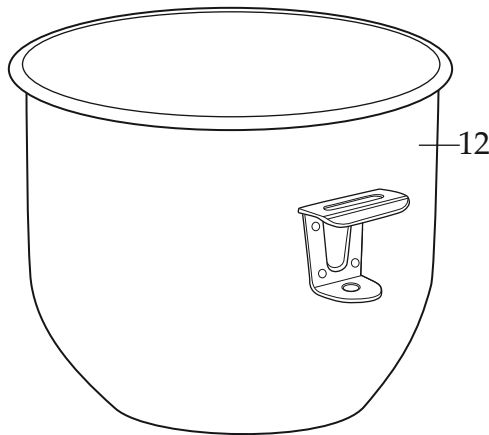

Luna¹⁰ Planetary Stand Mixer 10 Qt. WSM10L

037424

Motor & Gear Box Assembly
Just remove the Bolts Illustration# 9.

037425

Column & Base Assembly
Everything after Motor & Gear Box is removed.

WARING COMMERCIAL

Unit Components WSM10L

Illustration#	Part#	Description
1	037379	Screw /top front plate
2	037380	Screw /top front plate
3	037381	Top and Bottom Bowl Guard
4	037382	Top Bowl Guard Screw (2 required)
5	037383	Use Illustration#3
6	037384	Bottom/Bowl Guard Screw (2 required)
7	037390	Washer (4 required)
8	037389	Spring Washer (4 required)
9	037388	Bolt (4 required)
10	037392	Cradle Plate (2 required one for each side)
11	037391	Hex Head Bolt with Spring Washer & Washer (6 required)
12	037397	10 Quart Bowl (WSM10BL)
13	037396	Whisk (WSM10LW)
14	037395	Mixing Paddle (WSM10LMP)
15	037394	Dough Hook (WSM10LDH)
16	037393	Foot (4 required)
17	037398	Name Plate
18	037411	Screw (4 required)
19	037401	Attachment Hub Cover
20	037402	Attachment Hub Screw
21	037399	Start Switch (green)
22	037400	Stop Switch (red)
23	037403	Silver Back Plate
24	037412	Screw (6 required)
25	037420	Guard Interlock Leads
26	037417	Guard Interlock
27	037419	Screw (2 required)
28	037418	Guard Interlock Spacer
29	037409	6.25" Black Lead
30	037405	Cord
31	037407	Screw

Illustration#	Part#	Description
32	037406	Cord Clamp
33	037408	Hex Nut
34	037413	Cradle Interlock
35	037416	Washer (2 required)
36	037415	Screw (2 required)
37	037414	Cradle Interlock Leads
38	037404	Reset Switch
39	037422	Run Capacitor with Leads
40	037423	Start Capacitor with Leads
41	037421	Relay
42	013731	Wire Ties (5 required)
43	037410	2.75" Black Lead
44	037387	Screw (2 required one for each side)
45	037386	Spring (2 required one for each side)
46	037385	Bowl Bracket (2 required one for each side)