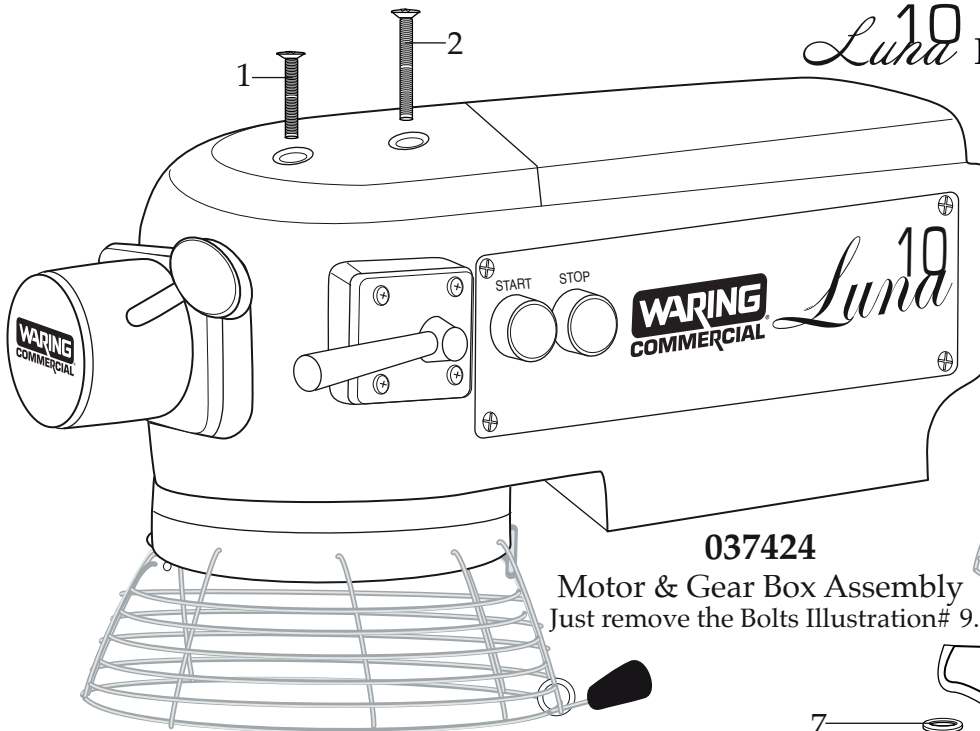

Luna¹⁰ Planetary Stand Mixer 10 Qt. WSM10L

037424

Motor & Gear Box Assembly
Just remove the Bolts Illustration# 9.

037425

Column & Base Assembly
Everything after Motor & Gear Box is removed.

WARING COMMERCIAL

Unit Components WSM10L

Illustration#	Part#	Description
1	037379	Screw /top front plate
2	037380	Screw /top front plate
3	037381	Top and Bottom Bowl Guard
4	037382	Top Bowl Guard Screw (2 required)
5	037383	Use Illustration#3
6	037384	Bottom/Bowl Guard Screw (2 required)
7	037390	Washer (4 required)
8	037389	Spring Washer (4 required)
9	037388	Bolt (4 required)
10	037392	Cradle Plate (2 required one for each side)
11	037391	Hex Head Bolt with Spring Washer & Washer (6 required)
12	037397	10 Quart Bowl (WSM10BL)
13	037396	Whisk (WSM10LW)
14	037395	Mixing Paddle (WSM10LMP)
15	037394	Dough Hook (WSM10LDH)
16	037393	Foot (4 required)
17	037398	Name Plate
18	037411	Screw (4 required)
19	037401	Attachment Hub Cover
20	037402	Attachment Hub Screw
21	037399	Start Switch (green)
22	037400	Stop Switch (red)
23	037403	Silver Back Plate
24	037412	Screw (6 required)
25	037420	Guard Interlock Leads
26	037417	Guard Interlock
27	037419	Screw (2 required)
28	037418	Guard Interlock Spacer
29	037409	6.25" Black Lead
30	037405	Cord
31	037407	Screw

Illustration#	Part#	Description
32	037406	Cord Clamp
33	037408	Hex Nut
34	037413	Cradle Interlock
35	037416	Washer (2 required)
36	037415	Screw (2 required)
37	037414	Cradle Interlock Leads
38	037404	Reset Switch
39	037422	Run Capacitor with Leads
40	037423	Start Capacitor with Leads
41	037421	Relay
42	013731	Wire Ties (5 required)
43	037410	2.75" Black Lead
44	037387	Screw (2 required one for each side)
45	037386	Spring (2 required one for each side)
46	037385	Bowl Bracket (2 required one for each side)