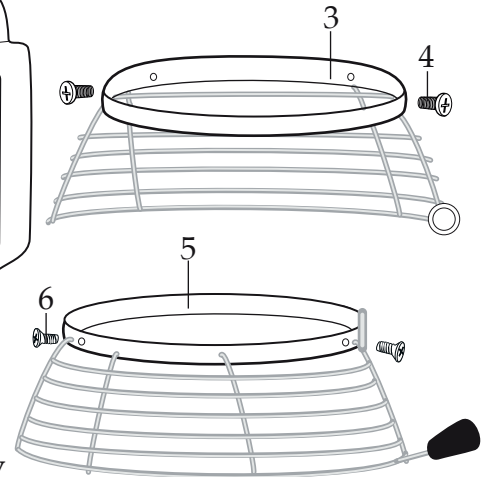

Luna¹⁰ Planetary Stand Mixer 10 Qt. WSM10L

037424

Motor & Gear Box Assembly
Just remove the Bolts Illustration# 9.

037425

Column & Base Assembly
Everything after Motor & Gear Box is removed.

WARING COMMERCIAL

Unit Components WSM10L

Illustration#	Part#	Description
1	037379	Screw /top front plate
2	037380	Screw /top front plate
3	037381	Top and Bottom Bowl Guard
4	037382	Top Bowl Guard Screw (2 required)
5	037383	Use Illustration#3
6	037384	Bottom/Bowl Guard Screw (2 required)
7	037390	Washer (4 required)
8	037389	Spring Washer (4 required)
9	037388	Bolt (4 required)
10	037392	Cradle Plate (2 required one for each side)
11	037391	Hex Head Bolt with Spring Washer & Washer (6 required)
12	037397	10 Quart Bowl (WSM10BL)
13	037396	Whisk (WSM10LW)
14	037395	Mixing Paddle (WSM10LMP)
15	037394	Dough Hook (WSM10LDH)
16	037393	Foot (4 required)
17	037398	Name Plate
18	037411	Screw (4 required)
19	037401	Attachment Hub Cover
20	037402	Attachment Hub Screw
21	037399	Start Switch (green)
22	037400	Stop Switch (red)
23	037403	Silver Back Plate
24	037412	Screw (6 required)
25	037420	Guard Interlock Leads
26	037417	Guard Interlock
27	037419	Screw (2 required)
28	037418	Guard Interlock Spacer
29	037409	6.25" Black Lead
30	037405	Cord
31	037407	Screw

Illustration#	Part#	Description
32	037406	Cord Clamp
33	037408	Hex Nut
34	037413	Cradle Interlock
35	037416	Washer (2 required)
36	037415	Screw (2 required)
37	037414	Cradle Interlock Leads
38	037404	Reset Switch
39	037422	Run Capacitor with Leads
40	037423	Start Capacitor with Leads
41	037421	Relay
42	013731	Wire Ties (5 required)
43	037410	2.75" Black Lead
44	037387	Screw (2 required one for each side)
45	037386	Spring (2 required one for each side)
46	037385	Bowl Bracket (2 required one for each side)