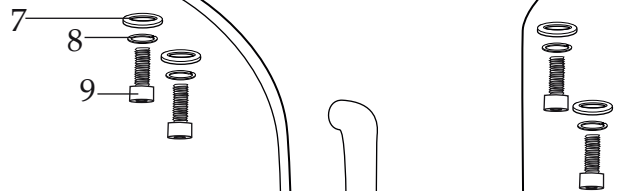

Luna¹⁰ Planetary Stand Mixer 10 Qt. WSM10L

037424

Motor & Gear Box Assembly
Just remove the Bolts Illustration# 9.

037425

Column & Base Assembly
Everything after Motor & Gear Box is removed.

WARING COMMERCIAL

Unit Components WSM10L

Illustration#	Part#	Description
1	037379	Screw /top front plate
2	037380	Screw /top front plate
3	037381	Top and Bottom Bowl Guard
4	037382	Top Bowl Guard Screw (2 required)
5	037383	Use Illustration#3
6	037384	Bottom/Bowl Guard Screw (2 required)
7	037390	Washer (4 required)
8	037389	Spring Washer (4 required)
9	037388	Bolt (4 required)
10	037392	Cradle Plate (2 required one for each side)
11	037391	Hex Head Bolt with Spring Washer & Washer (6 required)
12	037397	10 Quart Bowl (WSM10BL)
13	037396	Whisk (WSM10LW)
14	037395	Mixing Paddle (WSM10LMP)
15	037394	Dough Hook (WSM10LDH)
16	037393	Foot (4 required)
17	037398	Name Plate
18	037411	Screw (4 required)
19	037401	Attachment Hub Cover
20	037402	Attachment Hub Screw
21	037399	Start Switch (green)
22	037400	Stop Switch (red)
23	037403	Silver Back Plate
24	037412	Screw (6 required)
25	037420	Guard Interlock Leads
26	037417	Guard Interlock
27	037419	Screw (2 required)
28	037418	Guard Interlock Spacer
29	037409	6.25" Black Lead
30	037405	Cord
31	037407	Screw

Illustration#	Part#	Description
32	037406	Cord Clamp
33	037408	Hex Nut
34	037413	Cradle Interlock
35	037416	Washer (2 required)
36	037415	Screw (2 required)
37	037414	Cradle Interlock Leads
38	037404	Reset Switch
39	037422	Run Capacitor with Leads
40	037423	Start Capacitor with Leads
41	037421	Relay
42	013731	Wire Ties (5 required)
43	037410	2.75" Black Lead
44	037387	Screw (2 required one for each side)
45	037386	Spring (2 required one for each side)
46	037385	Bowl Bracket (2 required one for each side)