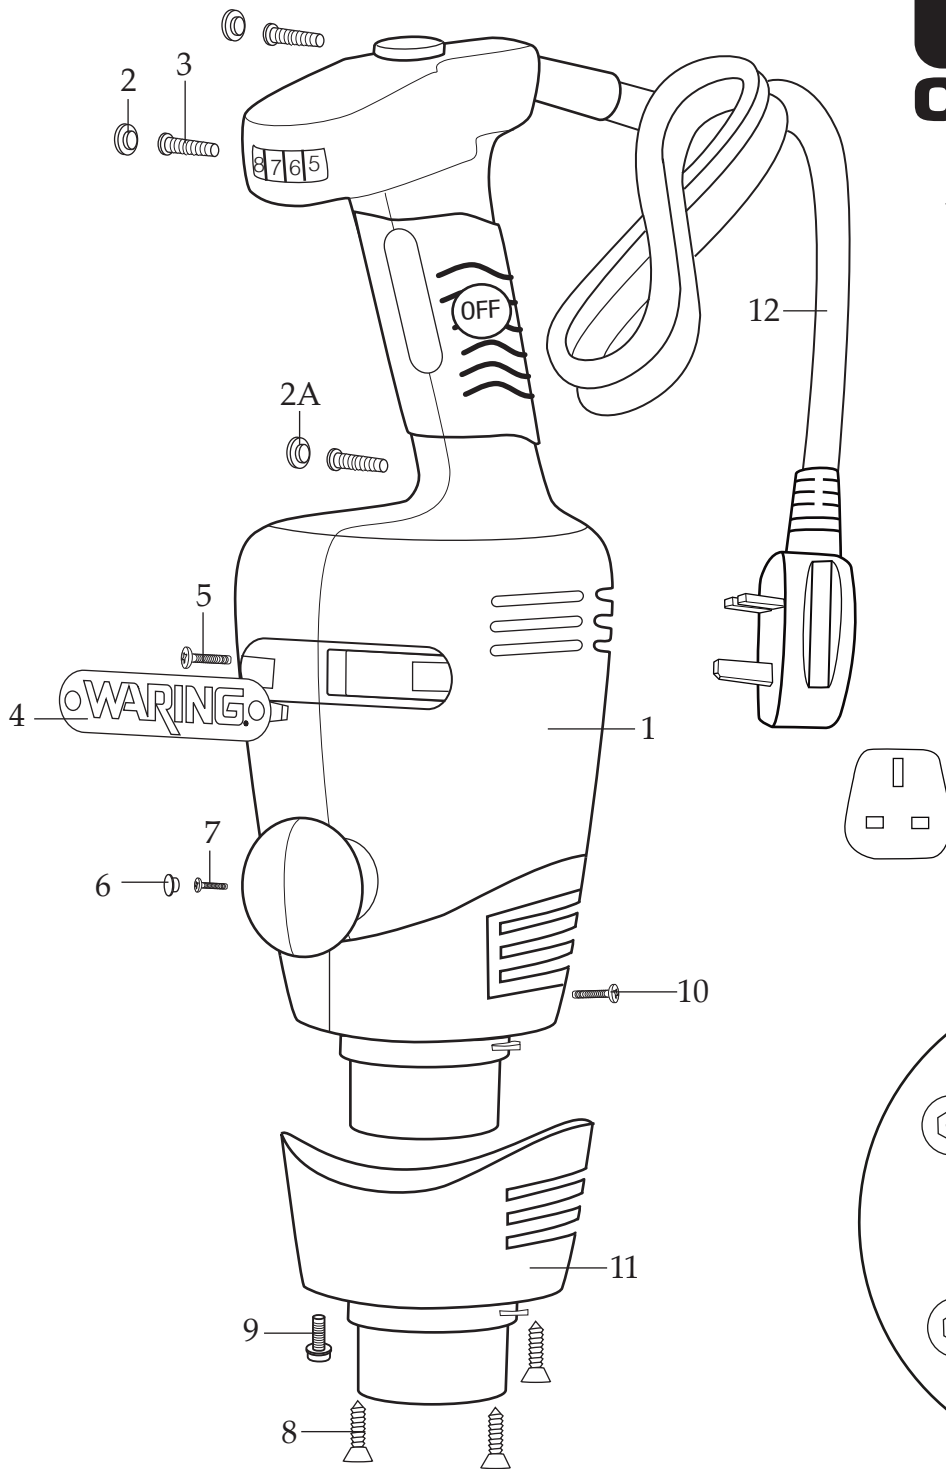

WARING COMMERCIAL

UK Power Pack
WSBPPCK- 036962

To use the 503357 kit the bottom of your Power Pack must look like this.

503357 Kit Parts Included *(part changed in 2007)*

Power Pack Coupling Tool

Shaft Coupling Tool

(current) (old style)

Illustration#	Part#	Description
1	036962	WSBPPCK Power Pack
2	029839	Hole Plug (2 required)
2A	029905	Hole Plug
3	029840	Screw (3 required)
4	029841	Name Plate Panel
5	029842	Screw
6	029843	Hole Plug
7	029844	Screw
8	029845	Screw (3 required)
9	029846	Screw
10	029844	Screw
11	030440	Housing Cover
12	033701	Cord

Internal Component