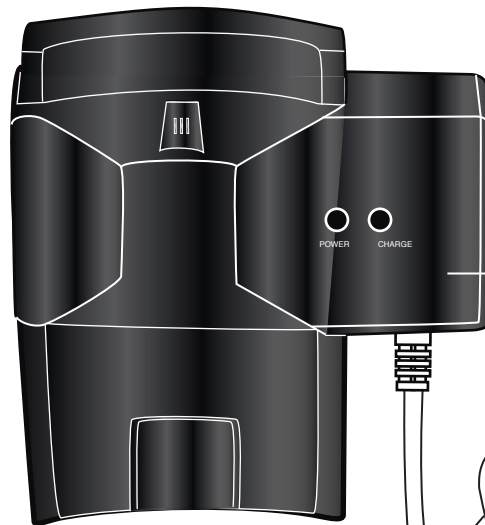

# WARING COMMERCIAL®

10" Cordless Rechargeable Immersion Blender

## WSB25

### Unit Information

15 Amps – 13,000 RPM's on High

10" immersible stainless steel shaft

9.6 volt NiMH rechargeable battery pack

1-hour run time (no load)

**032186**  
Bracket

**032187**  
Package of Hardware  
2 Screws & 2 Molly Bolts