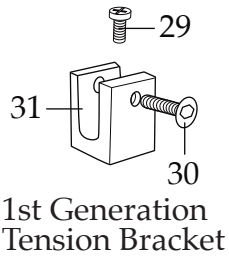

Illustration#	Part#	Description
57	036547 030009	Large Handle <i>(on units after 11/10/2017)</i> Large Handle
58	029990	Hex Head Screw (2 required)
59	029991	Nut (2 required)
60	030014	Thermal Cut-off
61	029997	Washer (2 required)
62	029998	Nut (2 required)
63	029999	Washer (4 required)
64	030000	Spring Washer (4 required)
65	030001	Bolt (4 required)
66	013731	Wire Tie (7 required)
67	030003	17" Red Lead
68	030004	Joined Red & White Lead
69	030002	Bottom Housing Plate
70	030006	Screw (4 required)
71	034202	Timer ONLY (2AAA batteries needed)