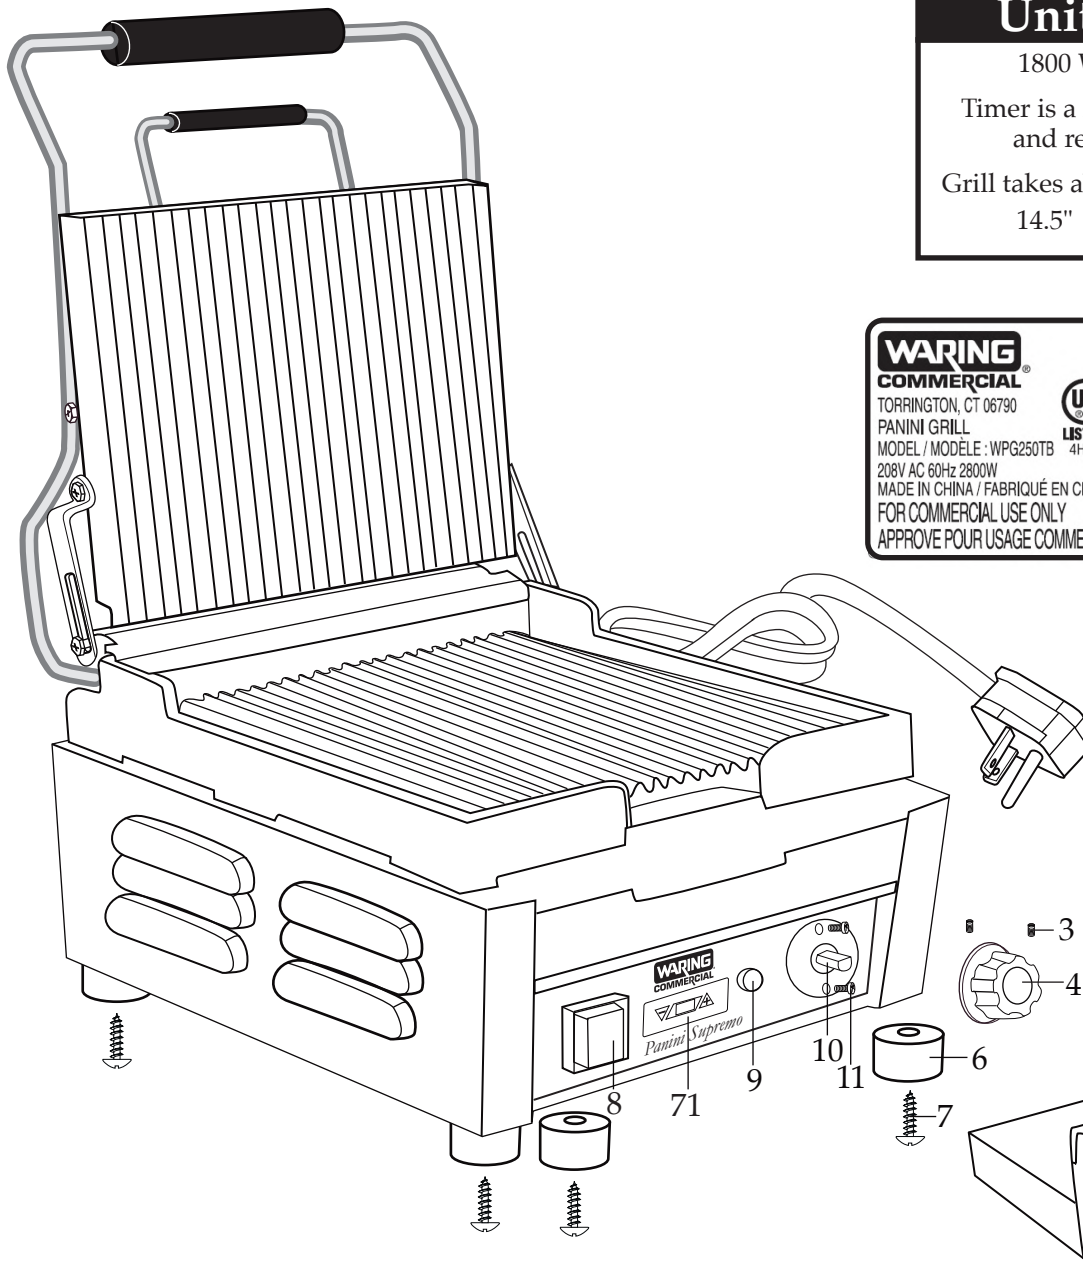

WARING COMMERCIAL

208 Volt Panini Supremo®
Large Italian-Style Panini Grill
with Timer
WPG250TB

032000
Cleaning Brush

029824
5/32" Short Arm Hex Key

Unit Information

1800 Watts - 208 volt - 60Hz

Timer is a 20 minute reprogrammable
and requires 2 AAA batteries

Grill takes about 10 minutes to warm up.

14.5" x 11" Cooking Surface

← Date Code Location
YY|MM|DD
year year | month month | day day

WARING COMMERCIAL®

WPG250TB Unit Components

Illustration#	Part#	Description
1	028625	Pivot Bracket Screw Set (1 large & 1 small 2 sets required)
2	028624	Pivot Bracket (2 required)
3	028627	Set Screw (2 required)
4	028626	Control Knob
5	029503	Drip Tray
6	028622	Foot (4 required)
7	028623	Foot Screw (4 required)
8	029478	On-Off Switch
9	030018	Indicator Light
10	030013	Thermostat
11	029943	Thermostat Screw (2 required)
12	029945	Cover
13	029946	Washer (4 required)
14	029947	Screw (4 required)
15	029950	Hex Head Bolt
16	029951	Washer
17	029953	Top Insulation Plate
18	029949	Top Insulation
19	029955	Top Element Plate
20	029962	Hex Head Bolt (4 required)
21	029963	Spring Washer (4 required)
22	029964	Washer (4 required)
23	029956	Fiber Sleeve (4 required)
24	029957	Plastic Sleeve (4 required)
25	029958	Screw (2 required)
26	029959	Washer (2 required)
27	030020	Top Element
28	029967	Top Ribbed Grill Plate
29	036549 030054	Screw (2 required <i>on units after 11/10/2017</i>) Screw

Illustration#	Part#	Description
57	036547 030009	Large Handle <i>(on units after 11/10/2017)</i> Large Handle
58	029990	Hex Head Screw (2 required)
59	029991	Nut (2 required)
60	030014	Thermal Cut-off
61	029997	Washer (2 required)
62	029998	Nut (2 required)
63	029999	Washer (4 required)
64	030000	Spring Washer (4 required)
65	030001	Bolt (4 required)
66	013731	Wire Tie (7 required)
67	030003	17" Red Lead
68	030004	Joined Red & White Lead
69	030002	Bottom Housing Plate
70	030006	Screw (4 required)
71	034202	Timer ONLY (2AAA batteries needed)