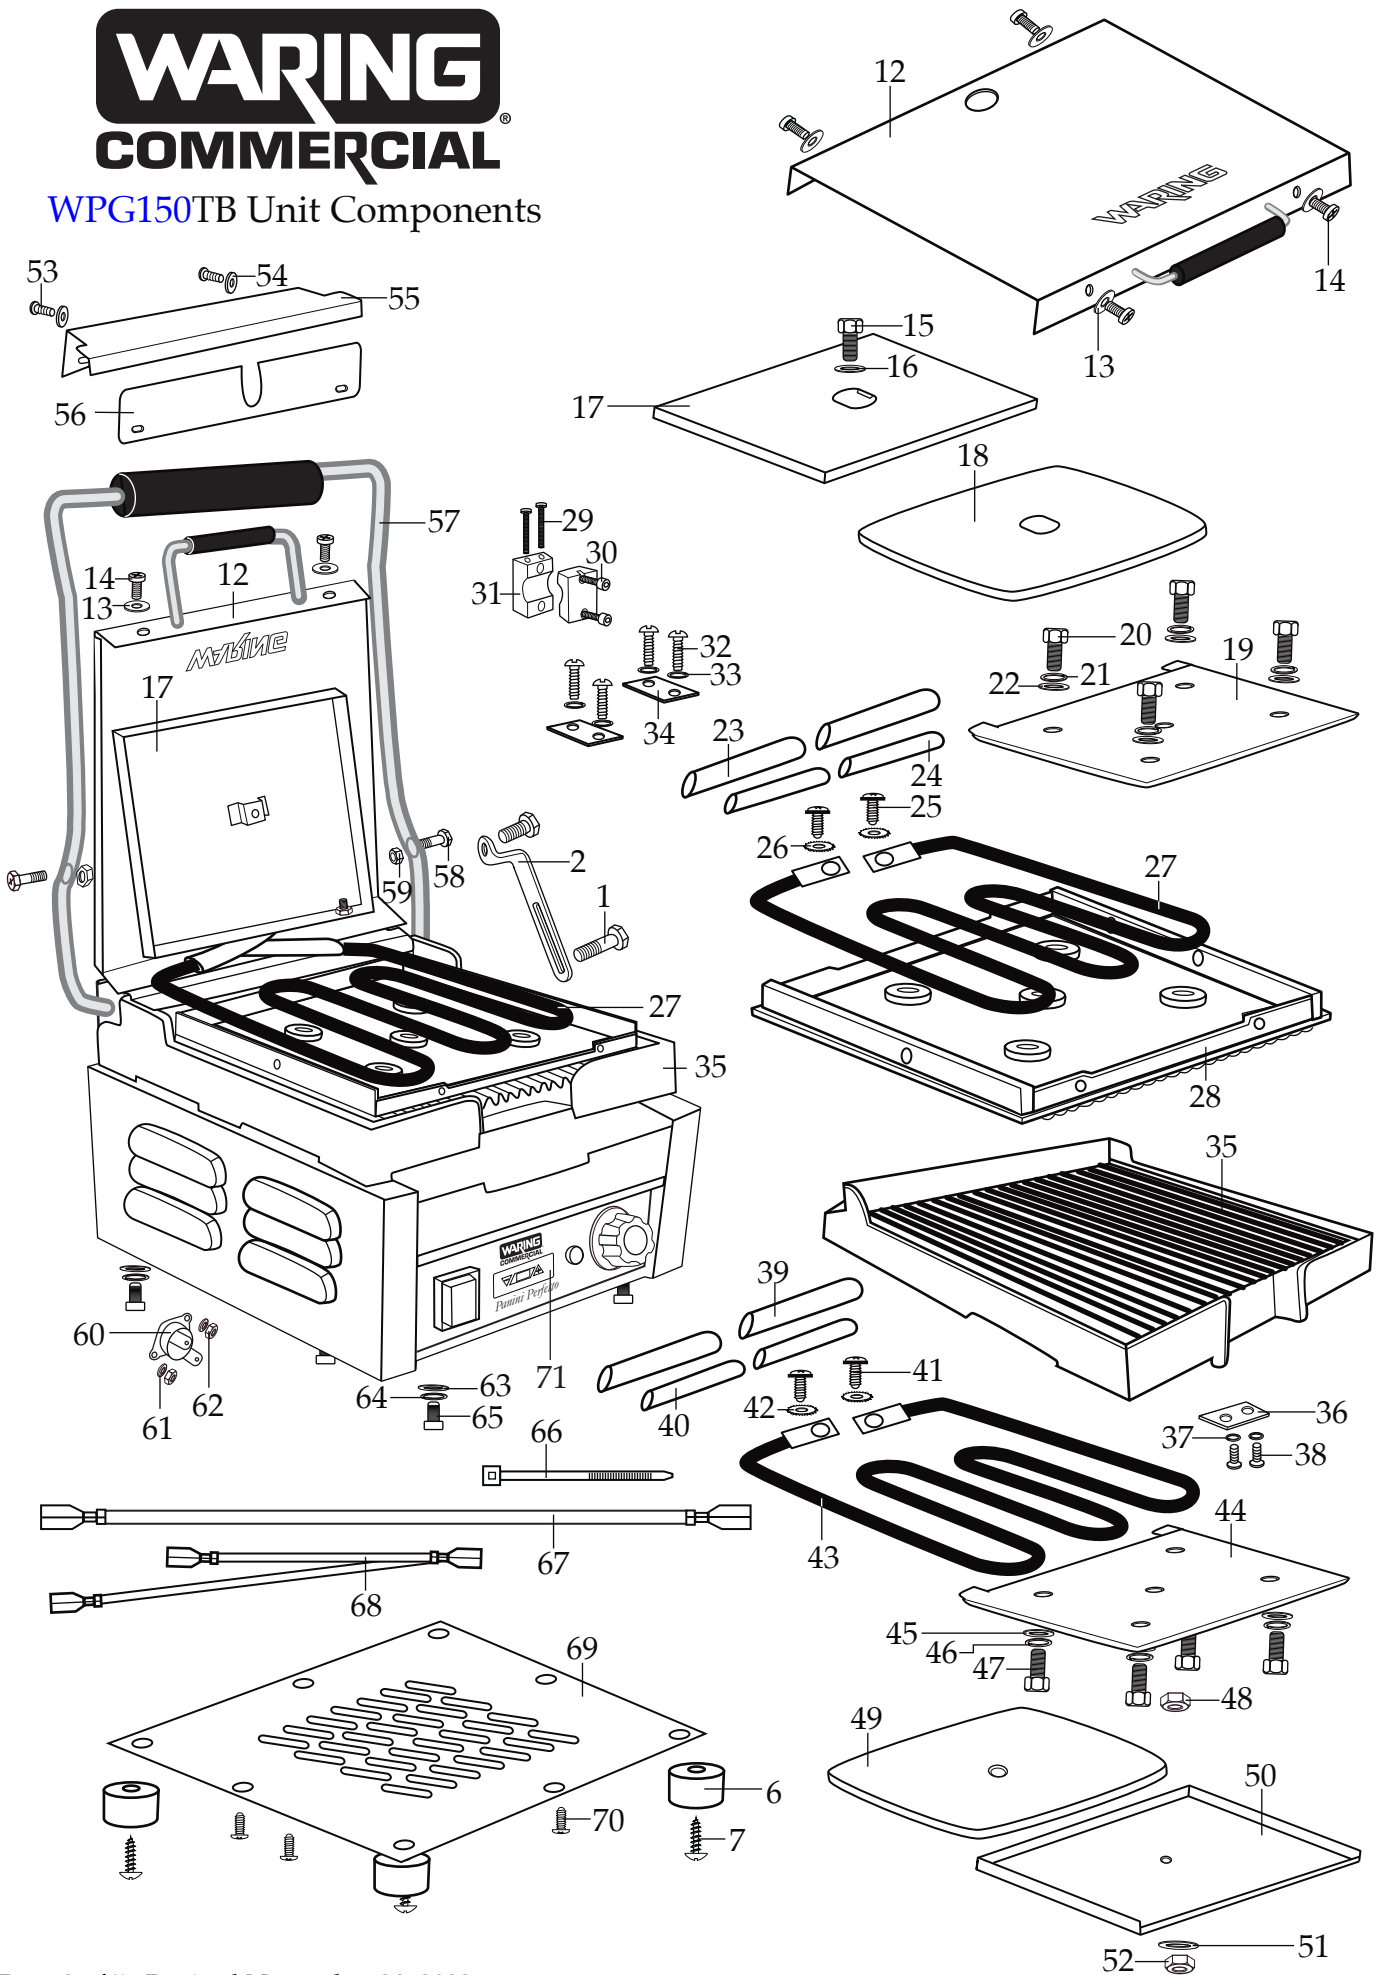

032000
Cleaning Brush

029824
5/32" Short Arm Hex Key
Allen Wrench

WARING
COMMERCIAL

208 Volt Panini Perfetto®
Compact Italian-Style Panini Grills
with Timer

WPG150TB

Unit Information

2400 Watts - 60Hz - 208 volt
Timer requires 2 AAA batteries

Illustration#	Part#	Description
1	028625	Pivot Bracket Screw Set (1 small and 1 large)
2	028624	Pivot Bracket
3	028627	Set Screw (2 required)
4	028626	Control Knob
5	029502	Drip Tray
6	028622	Foot (4 required)
7	028623	Foot Screw (4 required)
8	029478	On-Off Switch
9	030018	Indicator Light
10	030013	Thermostat
11	029943	Thermostat Screw (2 required)
12	029944	Cover
13	029946	Washer (4 required)
14	029947	Screw (4 required)
15	029950	Hex Head Bolt
16	029951	Washer
17	029952	Top Insulation Plate
18	029948	Top Insulation
19	029954	Top Element Plate
20	029962	Hex Head Bolt (4 required)
21	029963	Spring Washer (4 required)
22	029964	Washer (4 required)
23	029956	Fiber Sleeve (2 required)
24	029957	Plastic Sleeve (2 required)
25	029958	Screw (2 required)
26	029959	Washer (2 required)
27	030015	Top Element
28	029965	Top Ribbed Grill Plate
29	036549 030054	Screw (2 required <i>on units after 11/10/2017</i>) Screw
30	036550 030055	Tension Bolts (2 required <i>on units after 11/10/2017</i>) Tension Screw