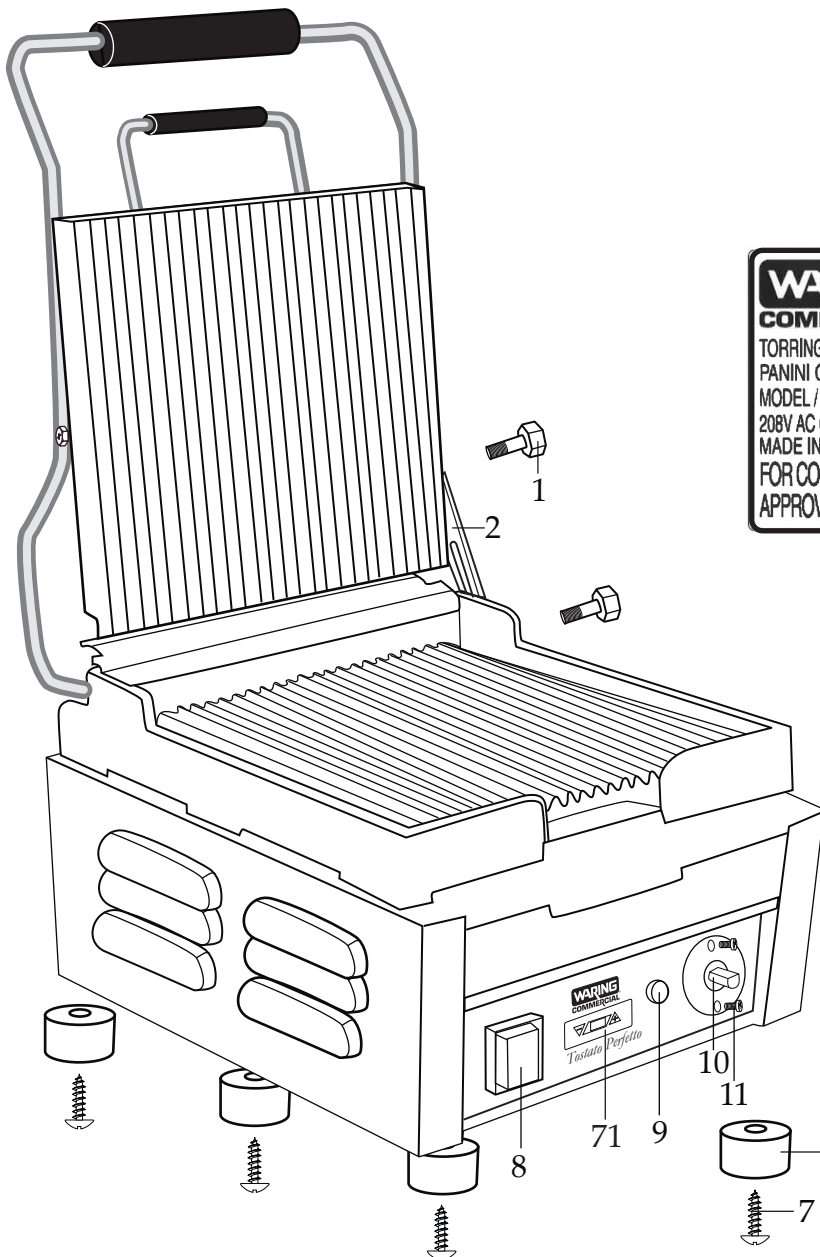

032000
Cleaning Brush

029824
5/32" Short Arm Hex Key
Allen Wrench

WARING
COMMERCIAL

208 Volt Panini Perfetto®
Compact Italian-Style Panini Grills
with Timer

WPG150TB

Unit Information

2400 Watts - 60Hz - 208 volt
Timer requires 2 AAA batteries

Grill takes about 10 minutes to warm up.

9.75" x 9.25" Cooking Surface

Ribbed Cast Iron Plates

NEMA 6-20

← Date Code Location
YY|MM|DD
year|year|month|month|day|day

WARING COMMERCIAL®

WPG150TB Unit Components

Illustration#	Part#	Description
1	028625	Pivot Bracket Screw Set (1 small and 1 large)
2	028624	Pivot Bracket
3	028627	Set Screw (2 required)
4	028626	Control Knob
5	029502	Drip Tray
6	028622	Foot (4 required)
7	028623	Foot Screw (4 required)
8	029478	On-Off Switch
9	030018	Indicator Light
10	030013	Thermostat
11	029943	Thermostat Screw (2 required)
12	029944	Cover
13	029946	Washer (4 required)
14	029947	Screw (4 required)
15	029950	Hex Head Bolt
16	029951	Washer
17	029952	Top Insulation Plate
18	029948	Top Insulation
19	029954	Top Element Plate
20	029962	Hex Head Bolt (4 required)
21	029963	Spring Washer (4 required)
22	029964	Washer (4 required)
23	029956	Fiber Sleeve (2 required)
24	029957	Plastic Sleeve (2 required)
25	029958	Screw (2 required)
26	029959	Washer (2 required)
27	030015	Top Element
28	029965	Top Ribbed Grill Plate
29	036549 030054	Screw (2 required <i>on units after 11/10/2017</i>) Screw
30	036550 030055	Tension Bolts (2 required <i>on units after 11/10/2017</i>) Tension Screw