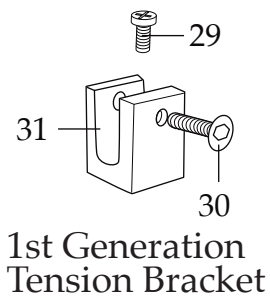

Illustration#	Part#	Description
60	030014	Thermal Cut-off
61	029997	Washer (2 required)
62	029998	Nut (2 required)
63	029999	Washer (4 required)
64	030000	Spring Washer (4 required)
65	030001	Bolt (4 required)
66	013731	Wire Tie (7 required)
67	030003	17" Red Lead
68	030004	Red and White Joined Leads
69	030005	Bottom Housing Plate
70	030006	Screw (4 required)
71	034202	Timer ONLY (2AAA batteries needed)

(on units after 11/10/2017)

033682 - Cord 208 volt NEMA 6-20