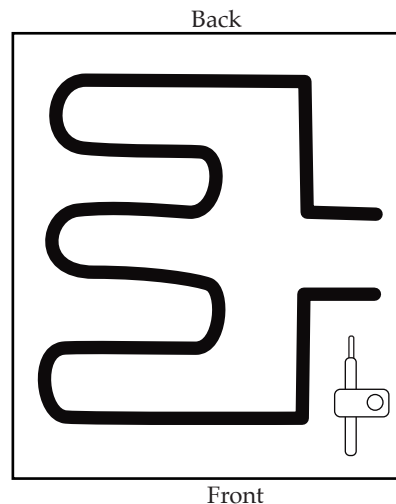

← Date Code Location  
 YY|MM|DD  
 year|year|month|month|day|day

<b>Illustration #</b>	<b>Part #</b>	<b>Description</b>
1	028626	Control Knob
2	028627	Set Screw (2 required)
3	032387	Thermostat Screw (2 required)
4	030013	Thermostat
5	030515	Green Ready Light
6	038725 029941	Rocker Switch Red Power Light
7	033755	Metal Foot (4 required)
8	030540	Bolt (4 required per handle)
9	030539	Handle (2 required)
10	030541	Bracket (2 required per handle)
11	030544	Nut (4 required per handle)
12	030543	Spring Washer (4 required per handle)
13	030542	Washer (4 required per handle)
14	030006	Screw (14 required)
15	032396	Bottom Plate
16	030522	Insulation Cover Nut (2 required)
17	029963	Insulation Cover Washer (2 required)
18	032401	Insulation Cover
19	032400	Insulation
20	030522	Element Plate Nut (8 required)
21	029963	Element Plate Spring Washer (8 required)
22	029964	Element Plate Washer (8 required)
23	032402	Element Plate
24	032403	Element
25	032388	Lock Washer (2 required for leads to element)
26	029958	Screw (2 required for leads to element)
27	032393	Rubber Sleeve (2 required)
28	032408	5.5" White Leads (2 required ready light to thermostat)
29	038558	6.5 Red Lead (rocker switch to thermostat)
30	032410 032406	10" Black Lead (thermostat to element) 14.5" Red Lead (rocker switch to element)
31	037885	16.5" Black Lead (rocker switch to ceramic spacer)

Thermostat Bulb Location

Leads used on WGR240X units that don't have a rocker switch

Illustration #	Part #	Description
28	032407	Double White Leads (thermostat to ready light) (thermostat to power light)
29	032408	5.5" White Lead (thermostat to ready light)
30	032410	10" Black Lead (element to ceramic seal)
31	032409	21" White Lead (power light to ceramic spacer)
32	032405	21.5" Red Lead (thermostat to thermal cut-off)
	032406	14.5" Red Lead (element to thermostat)