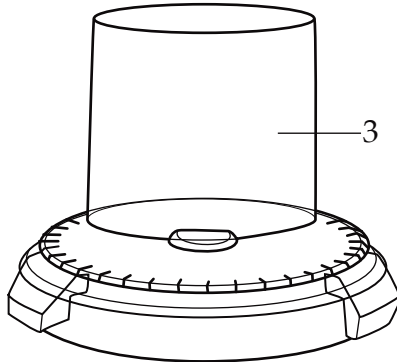

032793
Adjustable Slicing Disc

032794
Reversible Shredding Disc

YYMMDD
↑
Date Code Location
YY|MM|DD
year|year|month|month|day|day

NEMA 5-15

032277
Base Unit Assembly

| Illustration # | Part # | Description |
|----------------|------------------|---|
| 1 | 032221 | Small Pusher |
| 2 | 033203 | Large Pusher |
| 3 | 032791 032281 | Bowl Cover with bump Bowl Cover no bump (<i>older units</i>) |
| 4 | 032282 | Cover Seal |
| 5 | 032283 | Bowl |
| 6 | 032284 | Disc Stem |
| 7 | 032792 | Disc Stem (adjustable) |
| 8 | 032285 | Serrated S Blade |

Shredding Disc

032279

5/32" (4mm)

032520

5/64" (2mm)

Slicing Disc

032524

1/4" (6mm)

032278

5/32" (4mm)

032522

1/8" (3mm)

032288

5/64" (2mm)

French-Fry Disc

032526

1/4" x 1/4" (6 x 6mm)

Julienne Disc

032525

1/8" x 1/8" (3 x 3mm)

Internal Components