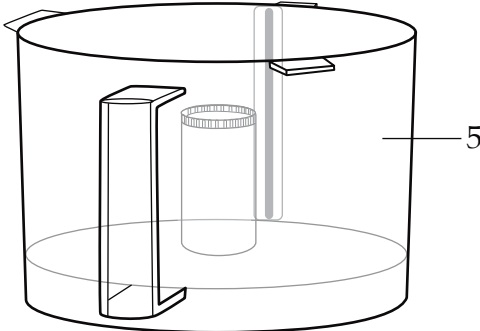

032793
Adjustable Slicing Disc

032794
Reversible Shredding Disc

YYMMDD
↑
Date Code Location
YY|MM|DD
year|year|month|month|day|day

NEMA 5-15

032277
Base Unit Assembly

| Illustration # | Part # | Description |
|----------------|------------------|---|
| 1 | 032221 | Small Pusher |
| 2 | 033203 | Large Pusher |
| 3 | 032791 032281 | Bowl Cover with bump Bowl Cover no bump (<i>older units</i>) |
| 4 | 032282 | Cover Seal |
| 5 | 032283 | Bowl |
| 6 | 032284 | Disc Stem |
| 7 | 032792 | Disc Stem (adjustable) |
| 8 | 032285 | Serrated S Blade |

Shredding Disc

032279

5/32" (4mm)

032520

5/64" (2mm)

Slicing Disc

032524

1/4" (6mm)

032278

5/32" (4mm)

032522

1/8" (3mm)

032288

5/64" (2mm)

French-Fry Disc

032526

1/4" x 1/4" (6 x 6mm)

Julienne Disc

032525

1/8" x 1/8" (3 x 3mm)

Internal Components