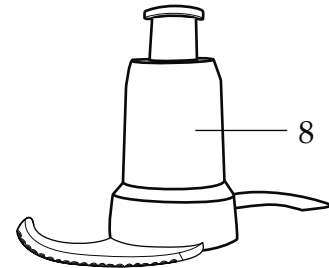

WARING COMMERCIAL

2.5-Quart Sealed Batch Bowl
Food Processor

WFP11S

Unit Information

5 Amps MAX
3/4 HP Motor
5 Yr Motor - 2 Yr Parts & Labor Warranty

032280
2mm - 5/64"
Fine Grating Disc

032417
Sealed
Whipping Disc

032793
Adjustable Slicing Disc

032794
Reversible Shredding Disc

YYMMDD
↑
Date Code Location
YY|MM|DD
year|year|month|month|day|day

NEMA 5-15

032277
Base Unit Assembly

| Illustration # | Part # | Description |
|----------------|------------------|---|
| 1 | 032221 | Small Pusher |
| 2 | 033203 | Large Pusher |
| 3 | 032791 032281 | Bowl Cover with bump Bowl Cover no bump (<i>older units</i>) |
| 4 | 032282 | Cover Seal |
| 5 | 032283 | Bowl |
| 6 | 032284 | Disc Stem |
| 7 | 032792 | Disc Stem (adjustable) |
| 8 | 032285 | Serrated S Blade |

Shredding Disc

032279

5/32" (4mm)

032520

5/64" (2mm)

Slicing Disc

032524

1/4" (6mm)

1/4" x 1/4" (6 x 6mm)

Julienne Disc

032525

1/8" x 1/8" (3 x 3mm)

Internal Components