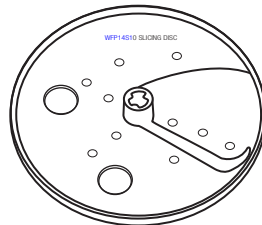

WARING COMMERCIAL

2.5-Quart Sealed Batch Bowl
Food Processor

WFP11S

Unit Information

5 Amps MAX
3/4 HP Motor
5 Yr Motor - 2 Yr Parts & Labor Warranty

032280
2mm - 5/64"
Fine Grating Disc

032417
Sealed
Whipping Disc

032793
Adjustable Slicing Disc

032794
Reversible Shredding Disc

YYMMDD
↑
Date Code Location
YY|MM|DD
year|year|month|month|day|day

NEMA 5-15

032277
Base Unit Assembly

| Illustration # | Part # | Description |
|----------------|------------------|---|
| 1 | 032221 | Small Pusher |
| 2 | 033203 | Large Pusher |
| 3 | 032791 032281 | Bowl Cover with bump Bowl Cover no bump (<i>older units</i>) |
| 4 | 032282 | Cover Seal |
| 5 | 032283 | Bowl |
| 6 | 032284 | Disc Stem |
| 7 | 032792 | Disc Stem (adjustable) |
| 8 | 032285 | Serrated S Blade |

Shredding Disc

032279

5/32" (4mm)

032520

5/64" (2mm)

Slicing Disc

032524

1/4" (6mm)

1/4" x 1/4" (6 x 6mm)

Julienne Disc

032525

1/8" x 1/8" (3 x 3mm)

Internal Components