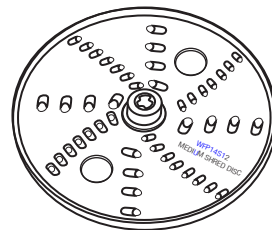

032793
Adjustable Slicing Disc

032794
Reversible Shredding Disc

YYMMDD
↑
Date Code Location
YY|MM|DD
year|year|month|month|day|day

NEMA 5-15

032277
Base Unit Assembly

| Illustration # | Part # | Description |
|----------------|------------------|---|
| 1 | 032221 | Small Pusher |
| 2 | 033203 | Large Pusher |
| 3 | 032791 032281 | Bowl Cover with bump Bowl Cover no bump (<i>older units</i>) |
| 4 | 032282 | Cover Seal |
| 5 | 032283 | Bowl |
| 6 | 032284 | Disc Stem |
| 7 | 032792 | Disc Stem (adjustable) |
| 8 | 032285 | Serrated S Blade |

Shredding Disc

032279

5/32" (4mm)

032520

5/64" (2mm)

Slicing Disc

032524

1/4" (6mm)

032278

5/32" (4mm)

032522

1/8" (3mm)

032288

5/64" (2mm)

French-Fry Disc

032526

1/4" x 1/4" (6 x 6mm)

Julienne Disc

032525

1/8" x 1/8" (3 x 3mm)

Internal Components