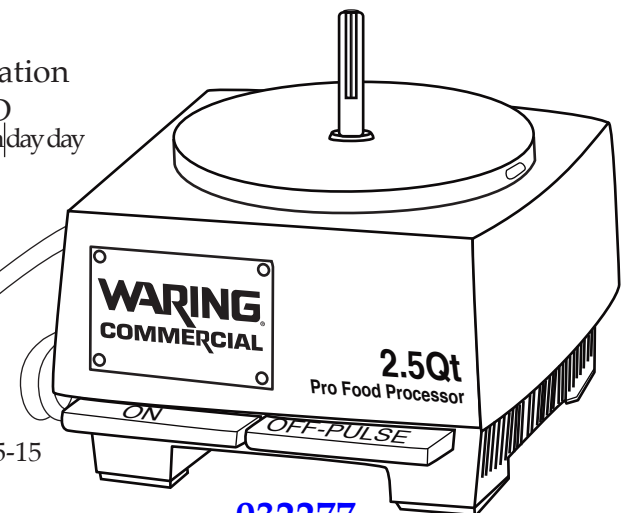

032793
Adjustable Slicing Disc

032794
Reversible Shredding Disc

YYMMDD
↑
Date Code Location
YY|MM|DD
year|year|month|month|day|day

NEMA 5-15

032277
Base Unit Assembly

| Illustration # | Part # | Description |
|----------------|------------------|---|
| 1 | 032221 | Small Pusher |
| 2 | 033203 | Large Pusher |
| 3 | 032791 032281 | Bowl Cover with bump Bowl Cover no bump (<i>older units</i>) |
| 4 | 032282 | Cover Seal |
| 5 | 032283 | Bowl |
| 6 | 032284 | Disc Stem |
| 7 | 032792 | Disc Stem (adjustable) |
| 8 | 032285 | Serrated S Blade |