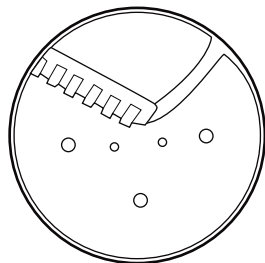

032793
Adjustable Slicing Disc

032794
Reversible Shredding Disc

YYMMDD
↑
Date Code Location
YY|MM|DD
year|year|month|month|day|day

NEMA 5-15

032277
Base Unit Assembly

| Illustration # | Part # | Description |
|----------------|------------------|---|
| 1 | 032221 | Small Pusher |
| 2 | 033203 | Large Pusher |
| 3 | 032791 032281 | Bowl Cover with bump Bowl Cover no bump (<i>older units</i>) |
| 4 | 032282 | Cover Seal |
| 5 | 032283 | Bowl |
| 6 | 032284 | Disc Stem |
| 7 | 032792 | Disc Stem (adjustable) |
| 8 | 032285 | Serrated S Blade |

Shredding Disc

032279

5/32" (4mm)

032520

5/64" (2mm)

Slicing Disc

032524

1/4" (6mm)

032278

5/32" (4mm)

032522

1/8" (3mm)

032288

5/64" (2mm)

French-Fry Disc

032526

1/4" x 1/4" (6 x 6mm)

Julienne Disc

032525

1/8" x 1/8" (3 x 3mm)

Internal Components