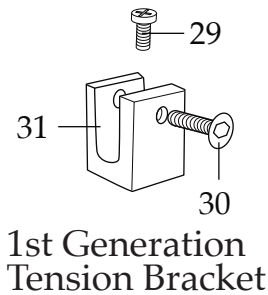

033681 - Cord 120 volt NEMA 5-15

* Certified replacement of the cord set can only be performed by an Authorized Service Center or the Waring Factory Service Center.