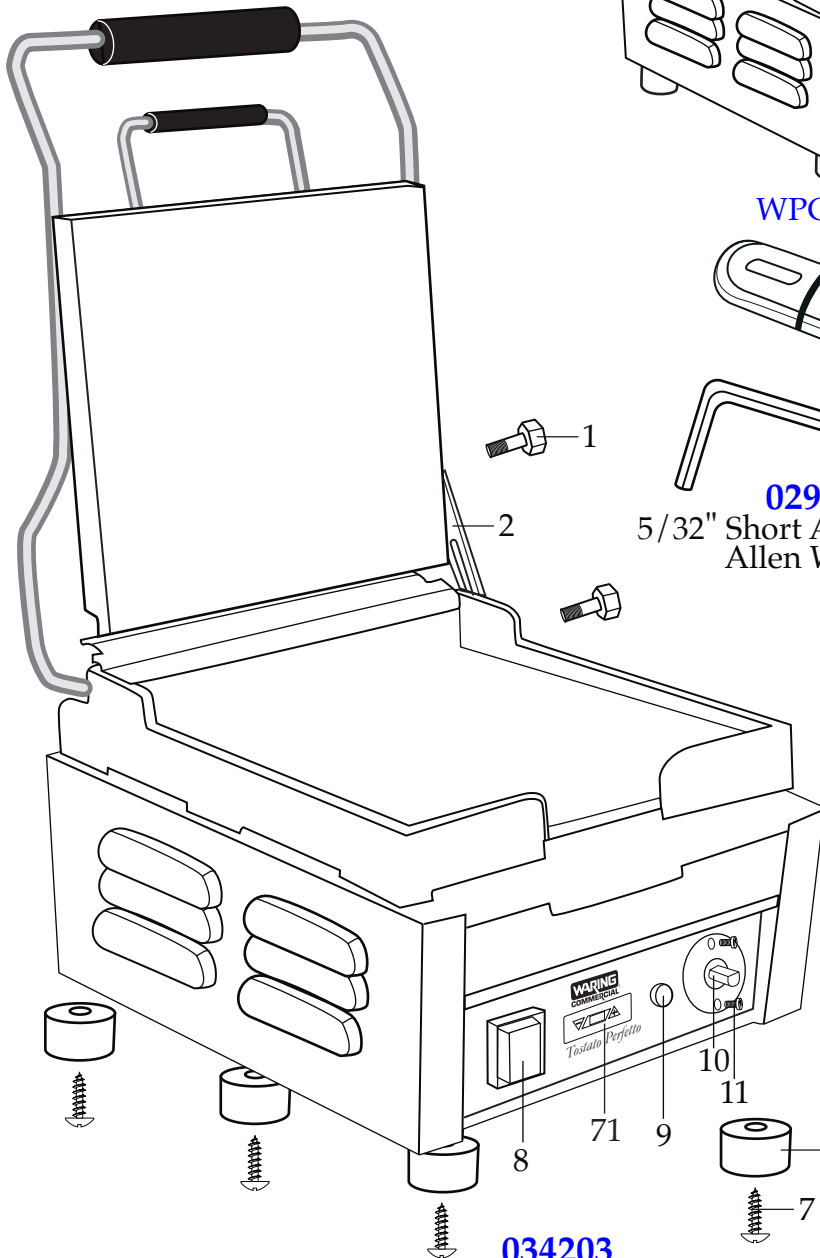

034203

WFG150T Base Unit Assembly