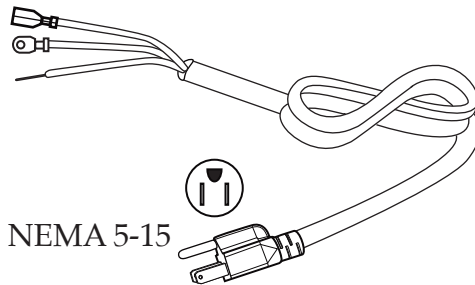

033681 - Cord 120 volt NEMA 5-15

* Certified replacement of the cord set can only be performed by an Authorized Service Center or the Waring Factory Service Center.