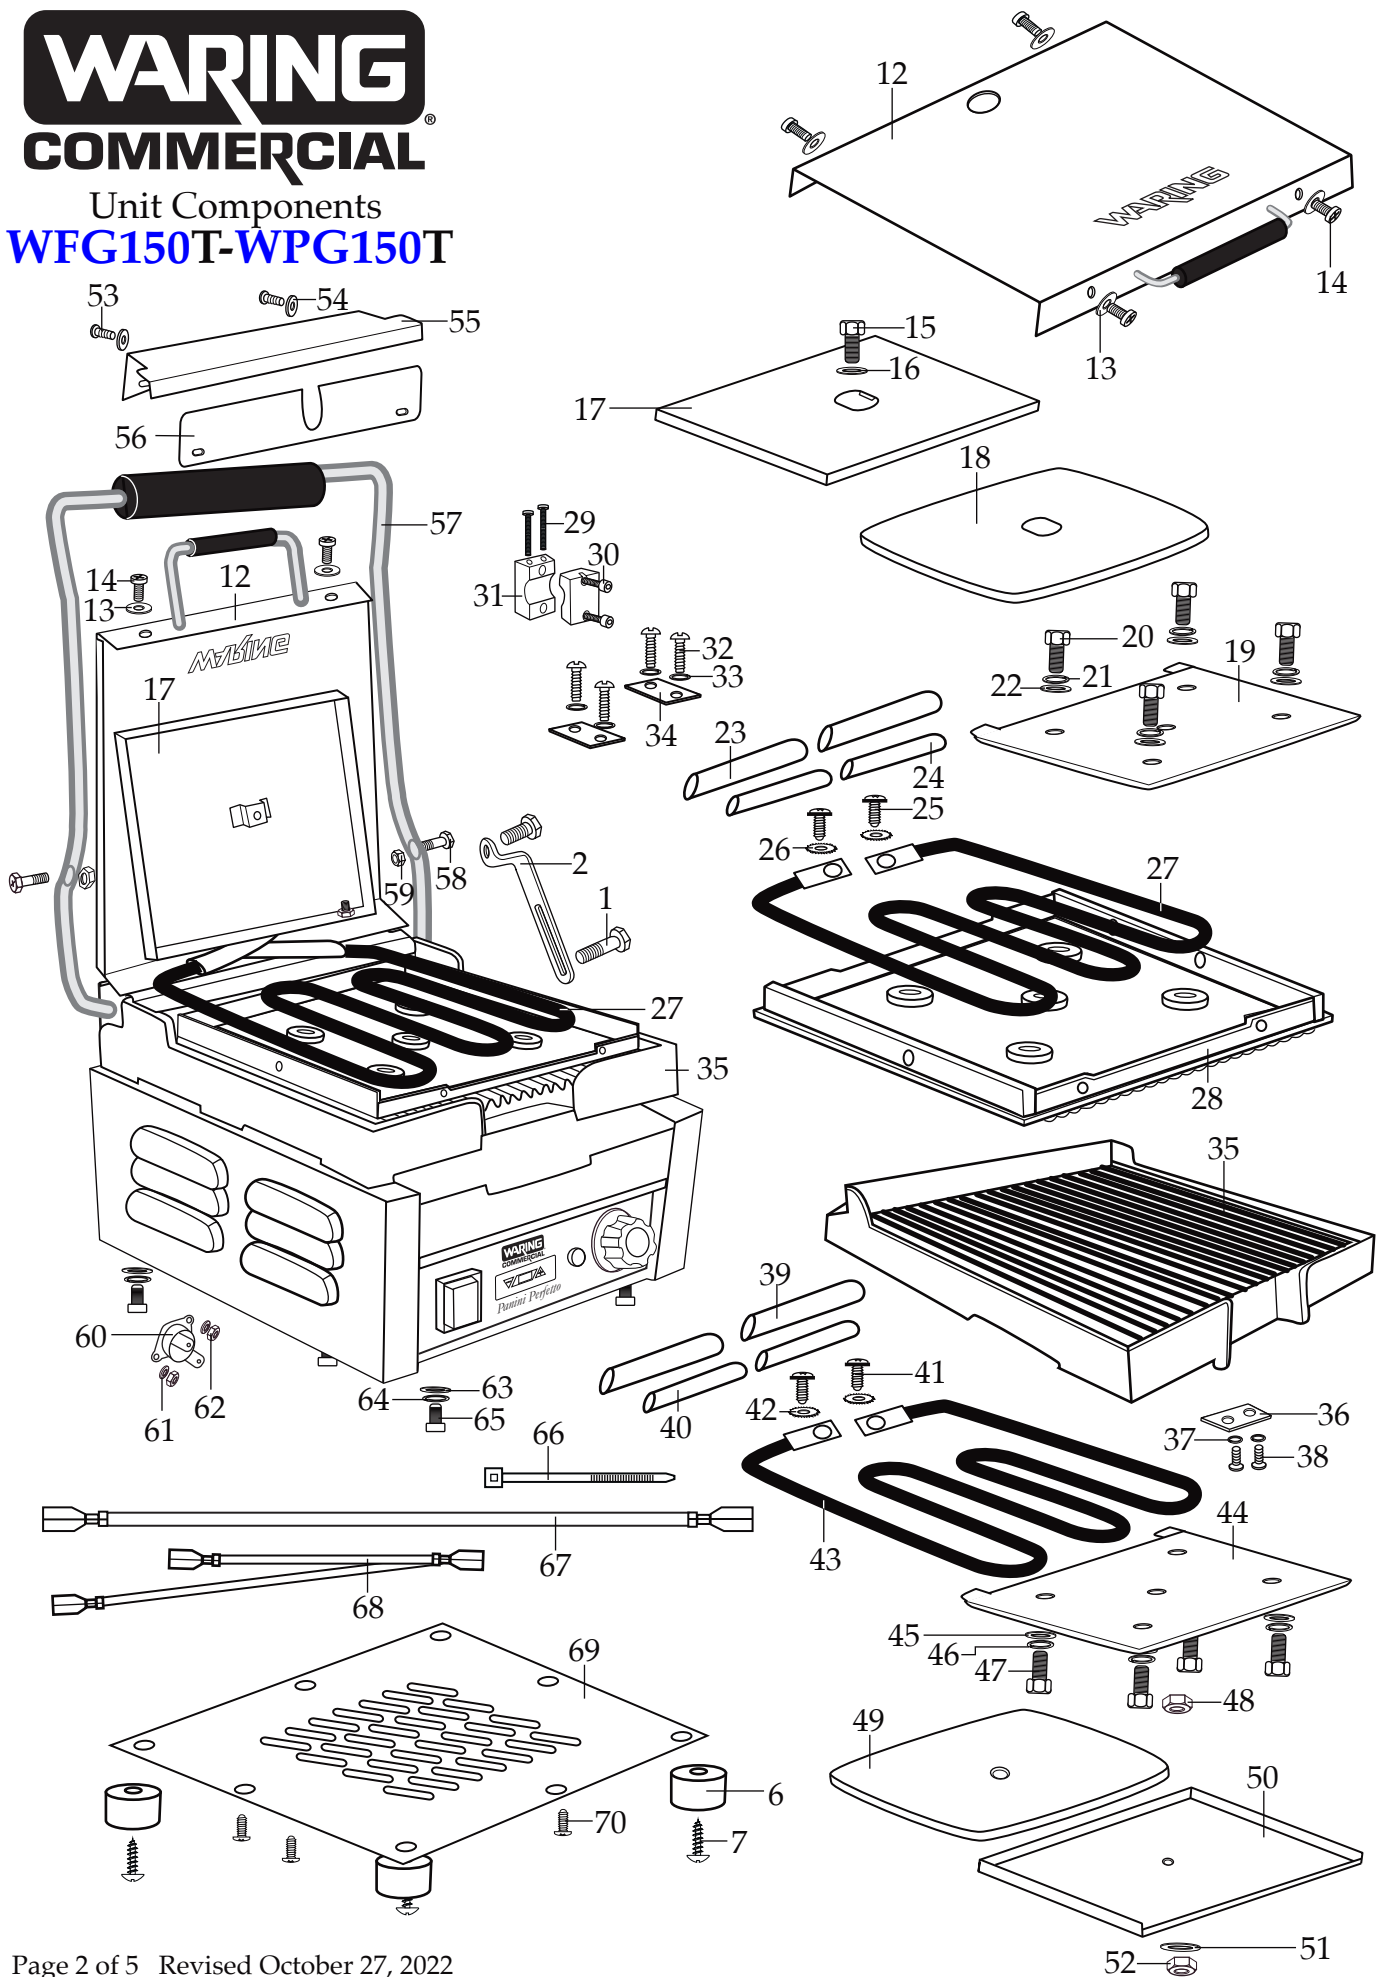

WARING COMMERCIAL

Unit Components WFG150T-WPG150T

Catalog/Model

WFG150T

WPG150T

WARING
COMMERCIAL

314 Ella T. Grasso Ave.
Torrington, CT 06790
Tele. 1-800-269-6640
Fax 860-496-9017

www.waringcommercialproducts.com

Illustration#	Part#	Description
1	028625	Pivot Bracket Screw Set (1 small and 1 large)
2	028624	Pivot Bracket
3	028627	Set Screw (2 required)
4	028626	Control Knob
5	029502	Drip Tray
6	028622	Foot (4 required)
7	028623	Foot Screw (4 required)
8	029477	On-Off Switch
9	029941	Indicator Light
10	029942	Thermostat
11	029943	Thermostat Screw (2 required)
12	029944	Cover
13	029946	Washer (4 required)
14	029947	Screw (4 required)
15	029950	Hex Head Bolt
16	029951	Washer
17	029952	Top Insulation Plate
18	029948	Top Insulation
19	029954	Top Element Plate
20	029962	Hex Head Bolt (4 required)
21	029963	Spring Washer (4 required)
22	029964	Washer (4 required)
23	029956	Fiber Sleeve (2 required)
24	029957	Plastic Sleeve (2 required)
25	029958	Screw (2 required)
26	029959	Washer (2 required)
27	029960	Top Element
28	029966 029965	Top Flat Grill Plate Top Ribbed Grill Plate
29	036549 030054	Screw (2 required <i>on units after 11/10/2017</i>) Screw
30	036550 030055	Tension Bolts (2 required <i>on units after 11/10/2017</i>) Tension Screw