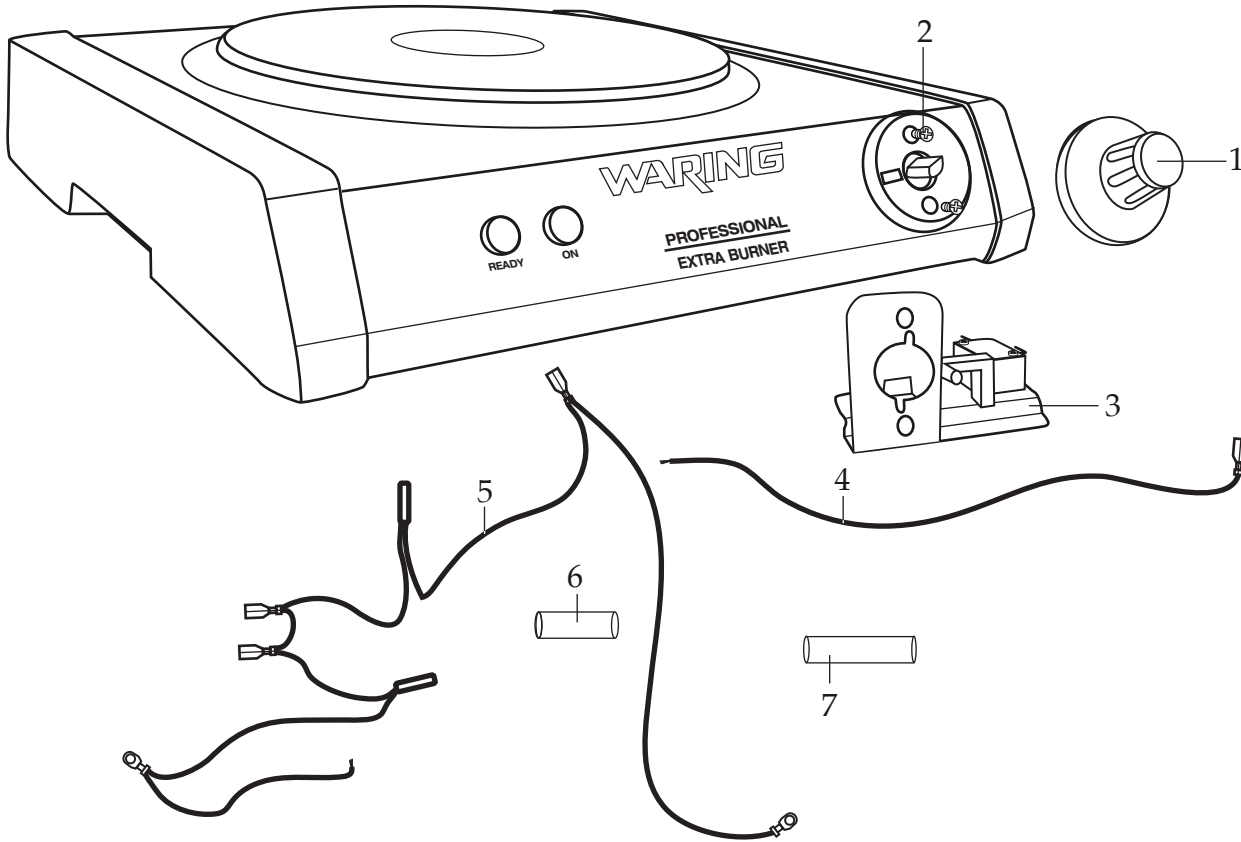

# Extra Burner with Toggle Switch WEB300

**037487**  
WEB300 Base Unit

Unit Information	
WEB300 - 60Hz – 1300 Watts	
Temperature Settings	
1	- Low
2	- Low / Medium
3	- Medium
4	- Medium / High
5	- High

Date Code Location  
YY|MM|DD  
year|year|month|month|day|day

<b>Illustration#</b>	<b>Part#</b>	<b>Description</b>
1	037470	Toggle Switch
2	037471	Knob
3	037484	9.25" Double Blue Lead Assembly
4	037483	10.75" Brown Lead Assembly
5	031118	Spring Washer (lead to heater)
6	031117	Screw (lead to heater)
7	037485	Green Ready Light with White Leads
8	031115	Gound Lead Nut
9	031116	Ground Lead Spring Washer
10	037486	Large Rubber Sleeve
11	037477	Small Rubber Sleeve (5 required)
12	031112	Center Shaft Washer
13	012409	Crimp Connector (2 required)
14	013731	Wire Ties (4 required)
15	031104	Cord
16	031103	Strain Relief
17	031105	Bottom Plate
18	031108	Screw (8 required)
19	031109	Screw (6 required)
20	031120	Plastic Feet (4 required)
21	031106	Rubber Feet (4 required)
22	031107	Screw & Washer Set (4 required screw, 3 washers, 1 spring washer and 1 nut)
23	031112	Center Shaft Washer
24	031111	Center Shaft Spring Washer
25	031110	Center Shaft Nut

**031097**  
WEB300 Base Unit

Extra Burner with Green Ready Light  
and Red On Light

**WEB300**

(parts listed below are different from the current model)

Illustration#	Part#	Description
1	031098	Knob
2	031099	Screw (2 required)
3	031100	Bracket with Micro Switch
4	031102	17" Red Lead Assembly
5	031101	7 Leads Assembly Set
6	031114	Connector Sleeve (2 required)
7	031113	Lead Sleeve (4 required)