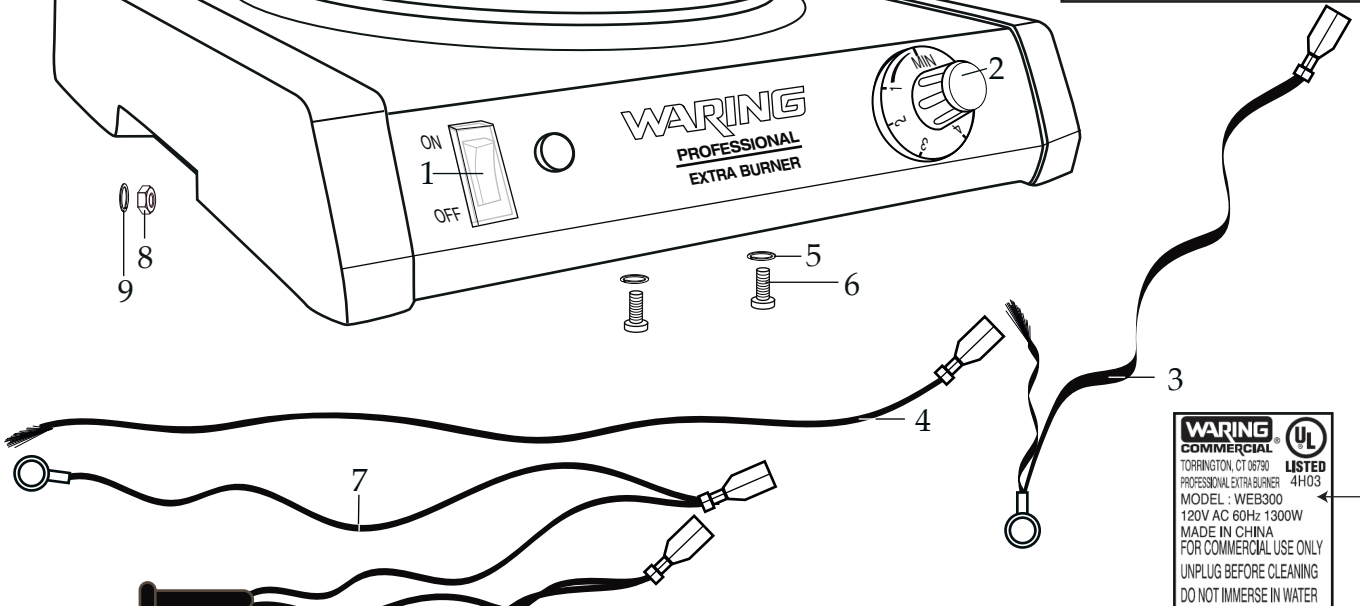

# Extra Burner with Toggle Switch WEB300

**037487**  
WEB300 Base Unit

Unit Information	
WEB300 - 60Hz – 1300 Watts	
Temperature Settings	
1	- Low
2	- Low / Medium
3	- Medium
4	- Medium / High
5	- High

Date Code Location  
YY|MM|DD  
year|year|month|month|day|day

<b>Illustration#</b>	<b>Part#</b>	<b>Description</b>
1	037470	Toggle Switch
2	037471	Knob
3	037484	9.25" Double Blue Lead Assembly
4	037483	10.75" Brown Lead Assembly
5	031118	Spring Washer (lead to heater)
6	031117	Screw (lead to heater)
7	037485	Green Ready Light with White Leads
8	031115	Gound Lead Nut
9	031116	Ground Lead Spring Washer
10	037486	Large Rubber Sleeve
11	037477	Small Rubber Sleeve (5 required)
12	031112	Center Shaft Washer
13	012409	Crimp Connector (2 required)
14	013731	Wire Ties (4 required)
15	031104	Cord
16	031103	Strain Relief
17	031105	Bottom Plate
18	031108	Screw (8 required)
19	031109	Screw (6 required)
20	031120	Plastic Feet (4 required)
21	031106	Rubber Feet (4 required)
22	031107	Screw & Washer Set (4 required screw, 3 washers, 1 spring washer and 1 nut)
23	031112	Center Shaft Washer
24	031111	Center Shaft Spring Washer
25	031110	Center Shaft Nut

**031097**  
WEB300 Base Unit

Extra Burner with Green Ready Light  
and Red On Light

**WEB300**

(parts listed below are different from the current model)

Illustration#	Part#	Description
1	031098	Knob
2	031099	Screw (2 required)
3	031100	Bracket with Micro Switch
4	031102	17" Red Lead Assembly
5	031101	7 Leads Assembly Set
6	031114	Connector Sleeve (2 required)
7	031113	Lead Sleeve (4 required)