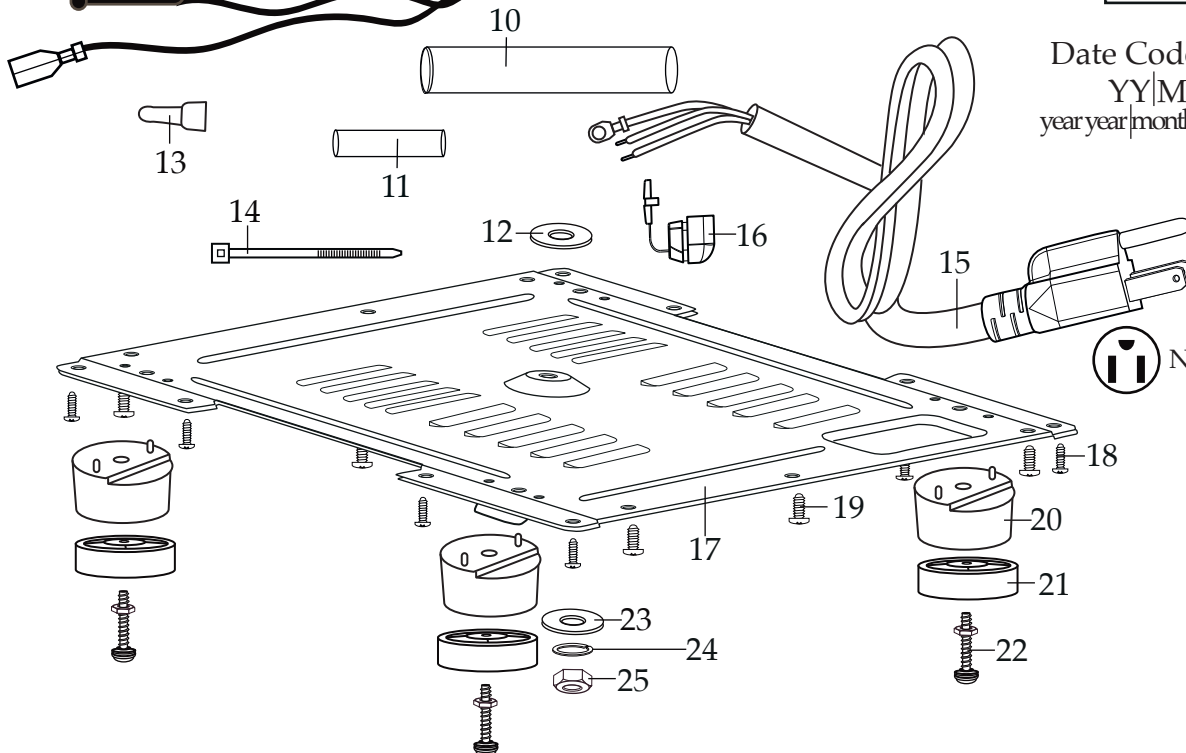

# Extra Burner with Toggle Switch WEB300

**037487**  
WEB300 Base Unit

Unit Information	
WEB300 - 60Hz – 1300 Watts	
Temperature Settings	
1	- Low
2	- Low / Medium
3	- Medium
4	- Medium / High
5	- High

Date Code Location  
YY|MM|DD  
year|year|month|month|day|day

<b>Illustration#</b>	<b>Part#</b>	<b>Description</b>
1	037470	Toggle Switch
2	037471	Knob
3	037484	9.25" Double Blue Lead Assembly
4	037483	10.75" Brown Lead Assembly
5	031118	Spring Washer (lead to heater)
6	031117	Screw (lead to heater)
7	037485	Green Ready Light with White Leads
8	031115	Gound Lead Nut
9	031116	Ground Lead Spring Washer
10	037486	Large Rubber Sleeve
11	037477	Small Rubber Sleeve (5 required)
12	031112	Center Shaft Washer
13	012409	Crimp Connector (2 required)
14	013731	Wire Ties (4 required)
15	031104	Cord
16	031103	Strain Relief
17	031105	Bottom Plate
18	031108	Screw (8 required)
19	031109	Screw (6 required)
20	031120	Plastic Feet (4 required)
21	031106	Rubber Feet (4 required)
22	031107	Screw & Washer Set (4 required screw, 3 washers, 1 spring washer and 1 nut)
23	031112	Center Shaft Washer
24	031111	Center Shaft Spring Washer
25	031110	Center Shaft Nut

**031097**  
WEB300 Base Unit

Extra Burner with Green Ready Light  
and Red On Light

**WEB300**

(parts listed below are different from the current model)

Illustration#	Part#	Description
1	031098	Knob
2	031099	Screw (2 required)
3	031100	Bracket with Micro Switch
4	031102	17" Red Lead Assembly
5	031101	7 Leads Assembly Set
6	031114	Connector Sleeve (2 required)
7	031113	Lead Sleeve (4 required)