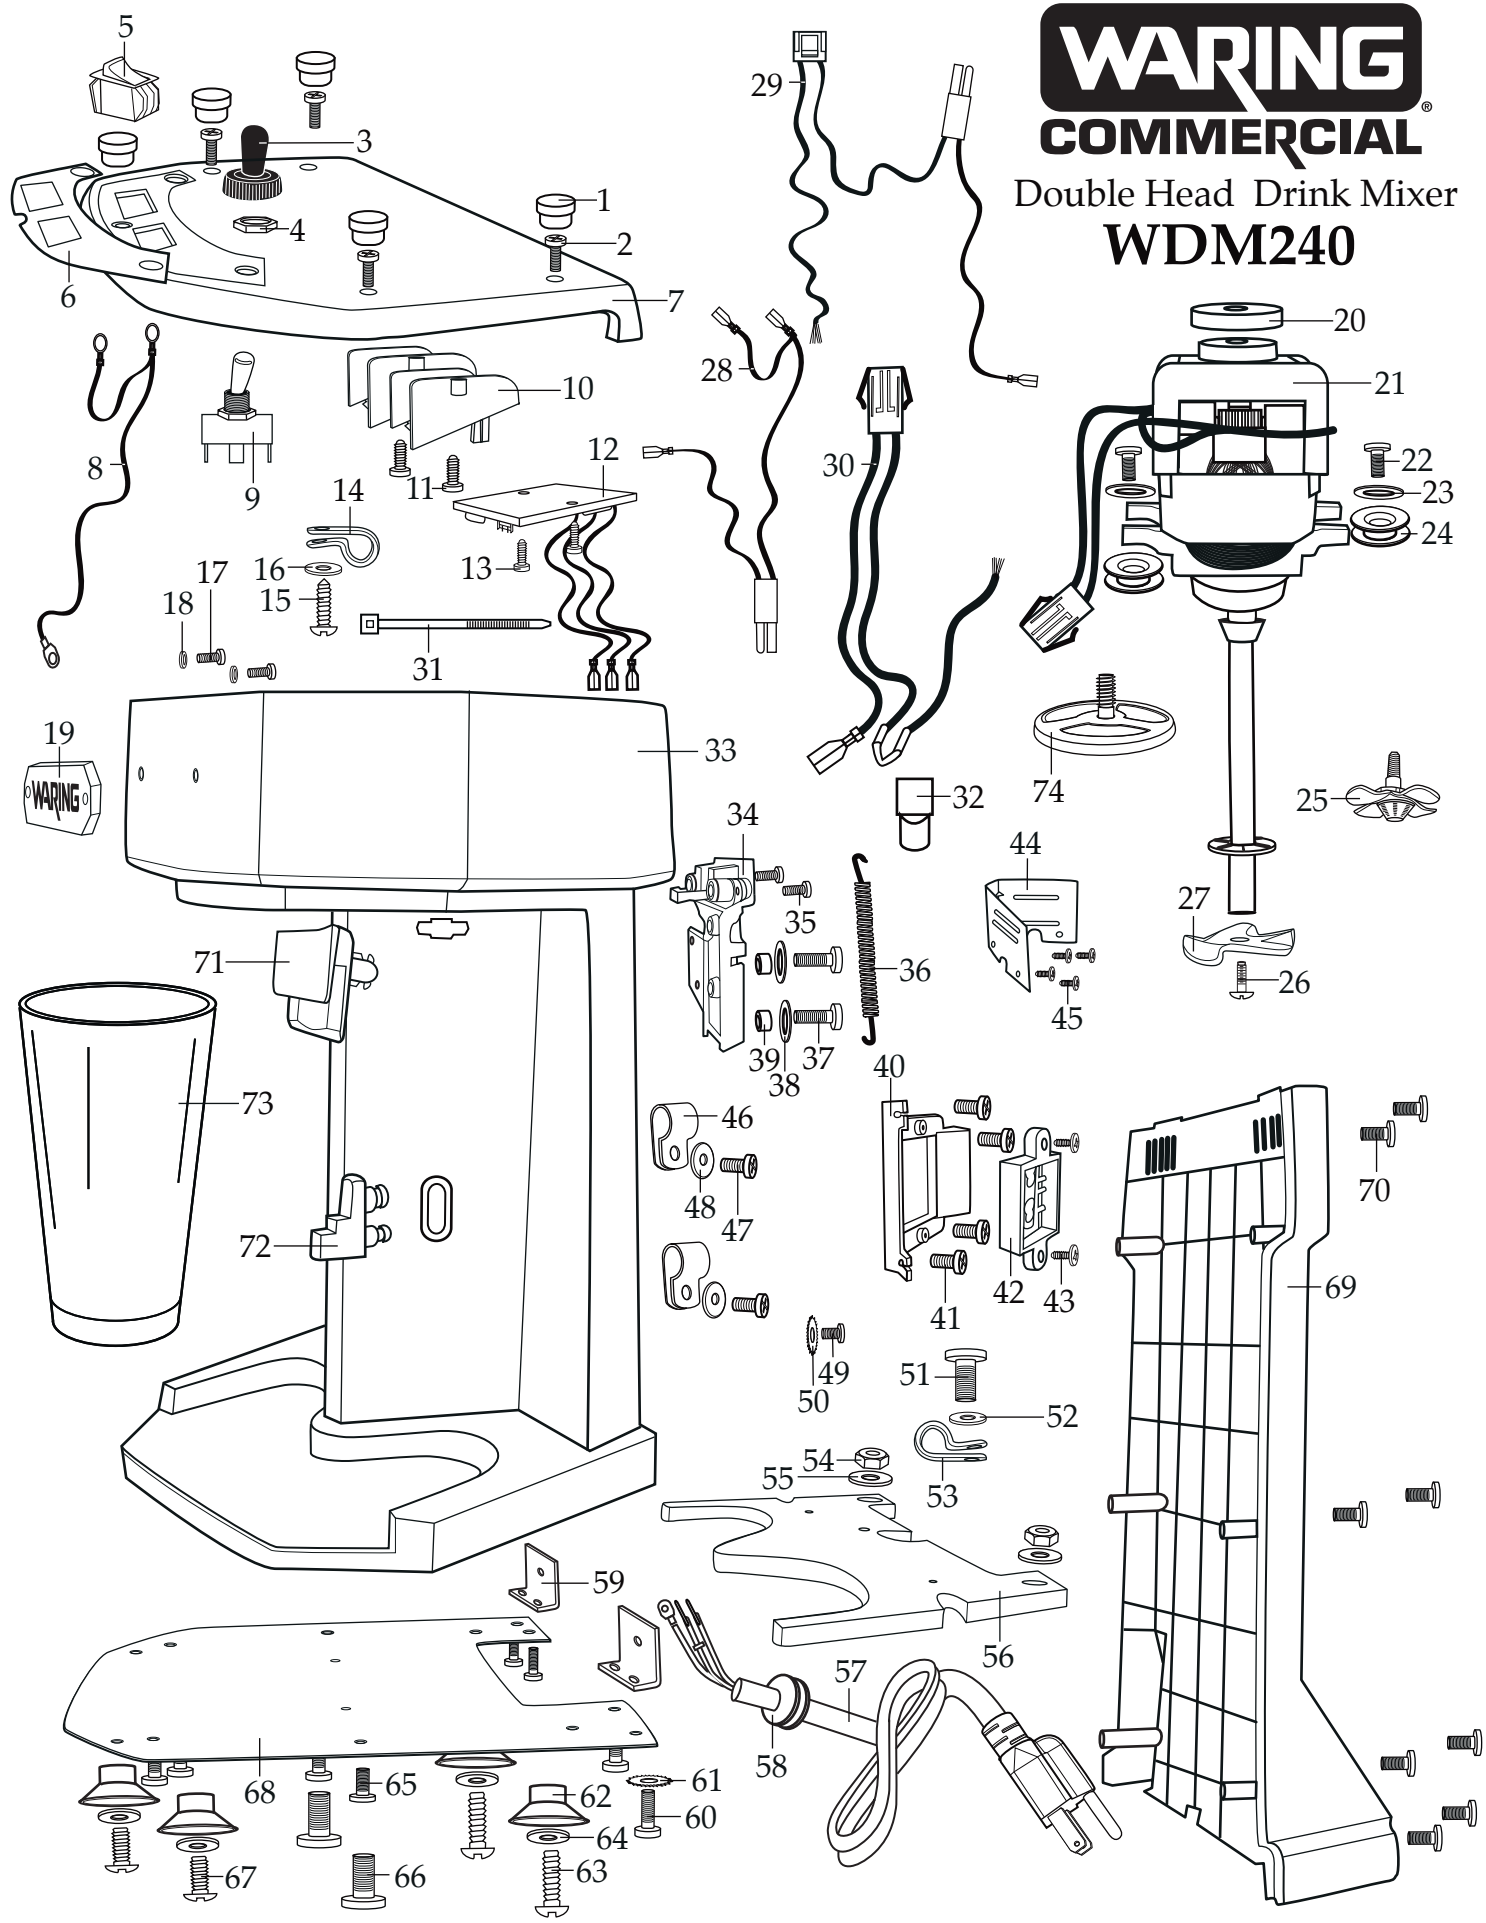

Double Head Drink Mixer WDM240

Illustration #	Part #	Description
1	030685	Rubber Hole Plug (5 required)
2	033901	Screw (5 required)
3	030682	Switch Boot (2 required)
4	016236	Hex Nut (2 required)
5	030683	Rocker Switch (2 required)
6	034356	Switch Plate
7	034354 034355	Top Housing Top Housing with PC Holders
8	034357	Ground Lead Harness
9	033899	Toggle Switch (2 required)
10	034358	PC Holder (2 required)
11	033886	PC Holders Screw (2 required)
12	033889	PC Board (2 required)
13	033890	PC Board Screw (2 required for each board)
14	030708	Top Housing Cable Clamp (2 required)
15	033900	Top Housing Cable Clamp Screw (2 required)
16	030702	Washer (2 required)
17	030691	Name Plate Screw (2 required)
18	030690	Name Plate Washer (2 required)
19	030689	Name Plate
20	030694	Top Motor Mount (2 required)
21	033893	Motor (2 required)
22	033901	Screw (2 required for each motor)
23	030696	Washer (2 required for each motor)
24	030697	Side Motor Mounts (2 required for each motor)
25	029292	Butterfly Agitator (1 required for each motor)
26	029291	Solid Agitator Screw (1 required for each motor)
27	030716	Solid Agitator (1 required for each motor)
28	033888	Toggle Switch Black Harness (2 required)
29	033892	Blue, White and Black Lead Harness (2 required)
30	033891	Black and Brown Lead Harness (2 required)
31	013731	Wire Tie (3 required)