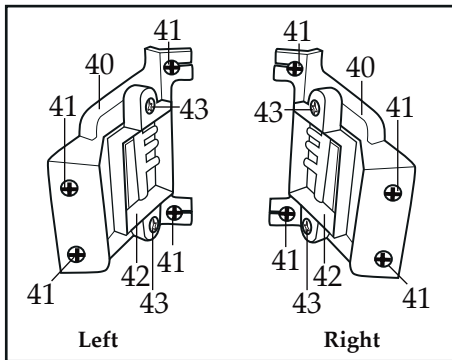

Illustration #	Part #	Description
32	019123	Crimp Connector (2 required)
33	034353	Front Housing
34	031979 031980	Left Actuator Switch Assembly (see View 2) Right Actuator Switch Assembly (see View 2)
35	033901	Screw (2 required each Switch Assembly see View 2)
36	030701	Spring (2 required)
37	030686	Actuator Switch Assembly Screw (2 required)
38	030702	Actuator Switch Assembly Washer (2 required)
39	030703	Actuator Switch Assembly Sleeve (2 required)
40	031982	Left and Right Cup Support Locking Bracket (see View 3)
41	033901	Screw (4 required on both right and left brackets see View 3)
42	030704	Cup Support Locking Assembly (2 required see View 3)
43	031981	Left and Right Locking Assembly Screw (2 required see View 3)
44	034359	Actuator Retaining Bracket
45	031990	Actuator Retaining Bracket Screw (4 required)
46	030708	Cable Clamp (2 required)
47	030686	Screw (2 required)
48	030702	Washer (3 required)
49	030706	Ground Screw
50	030707	Ground Lock Washer

View 3
Looking into unit with back cover off at cup holder brackets.