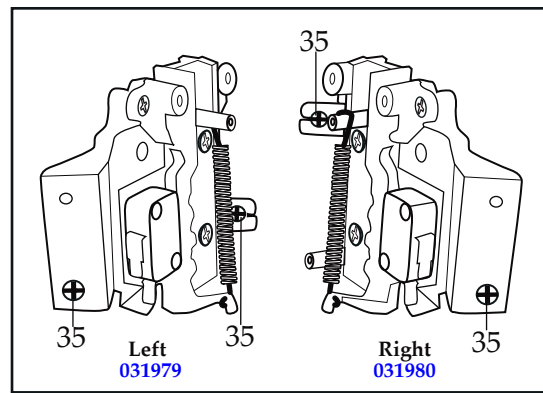

View 2
Looking into unit with back cover off at actuator switches with brackets.